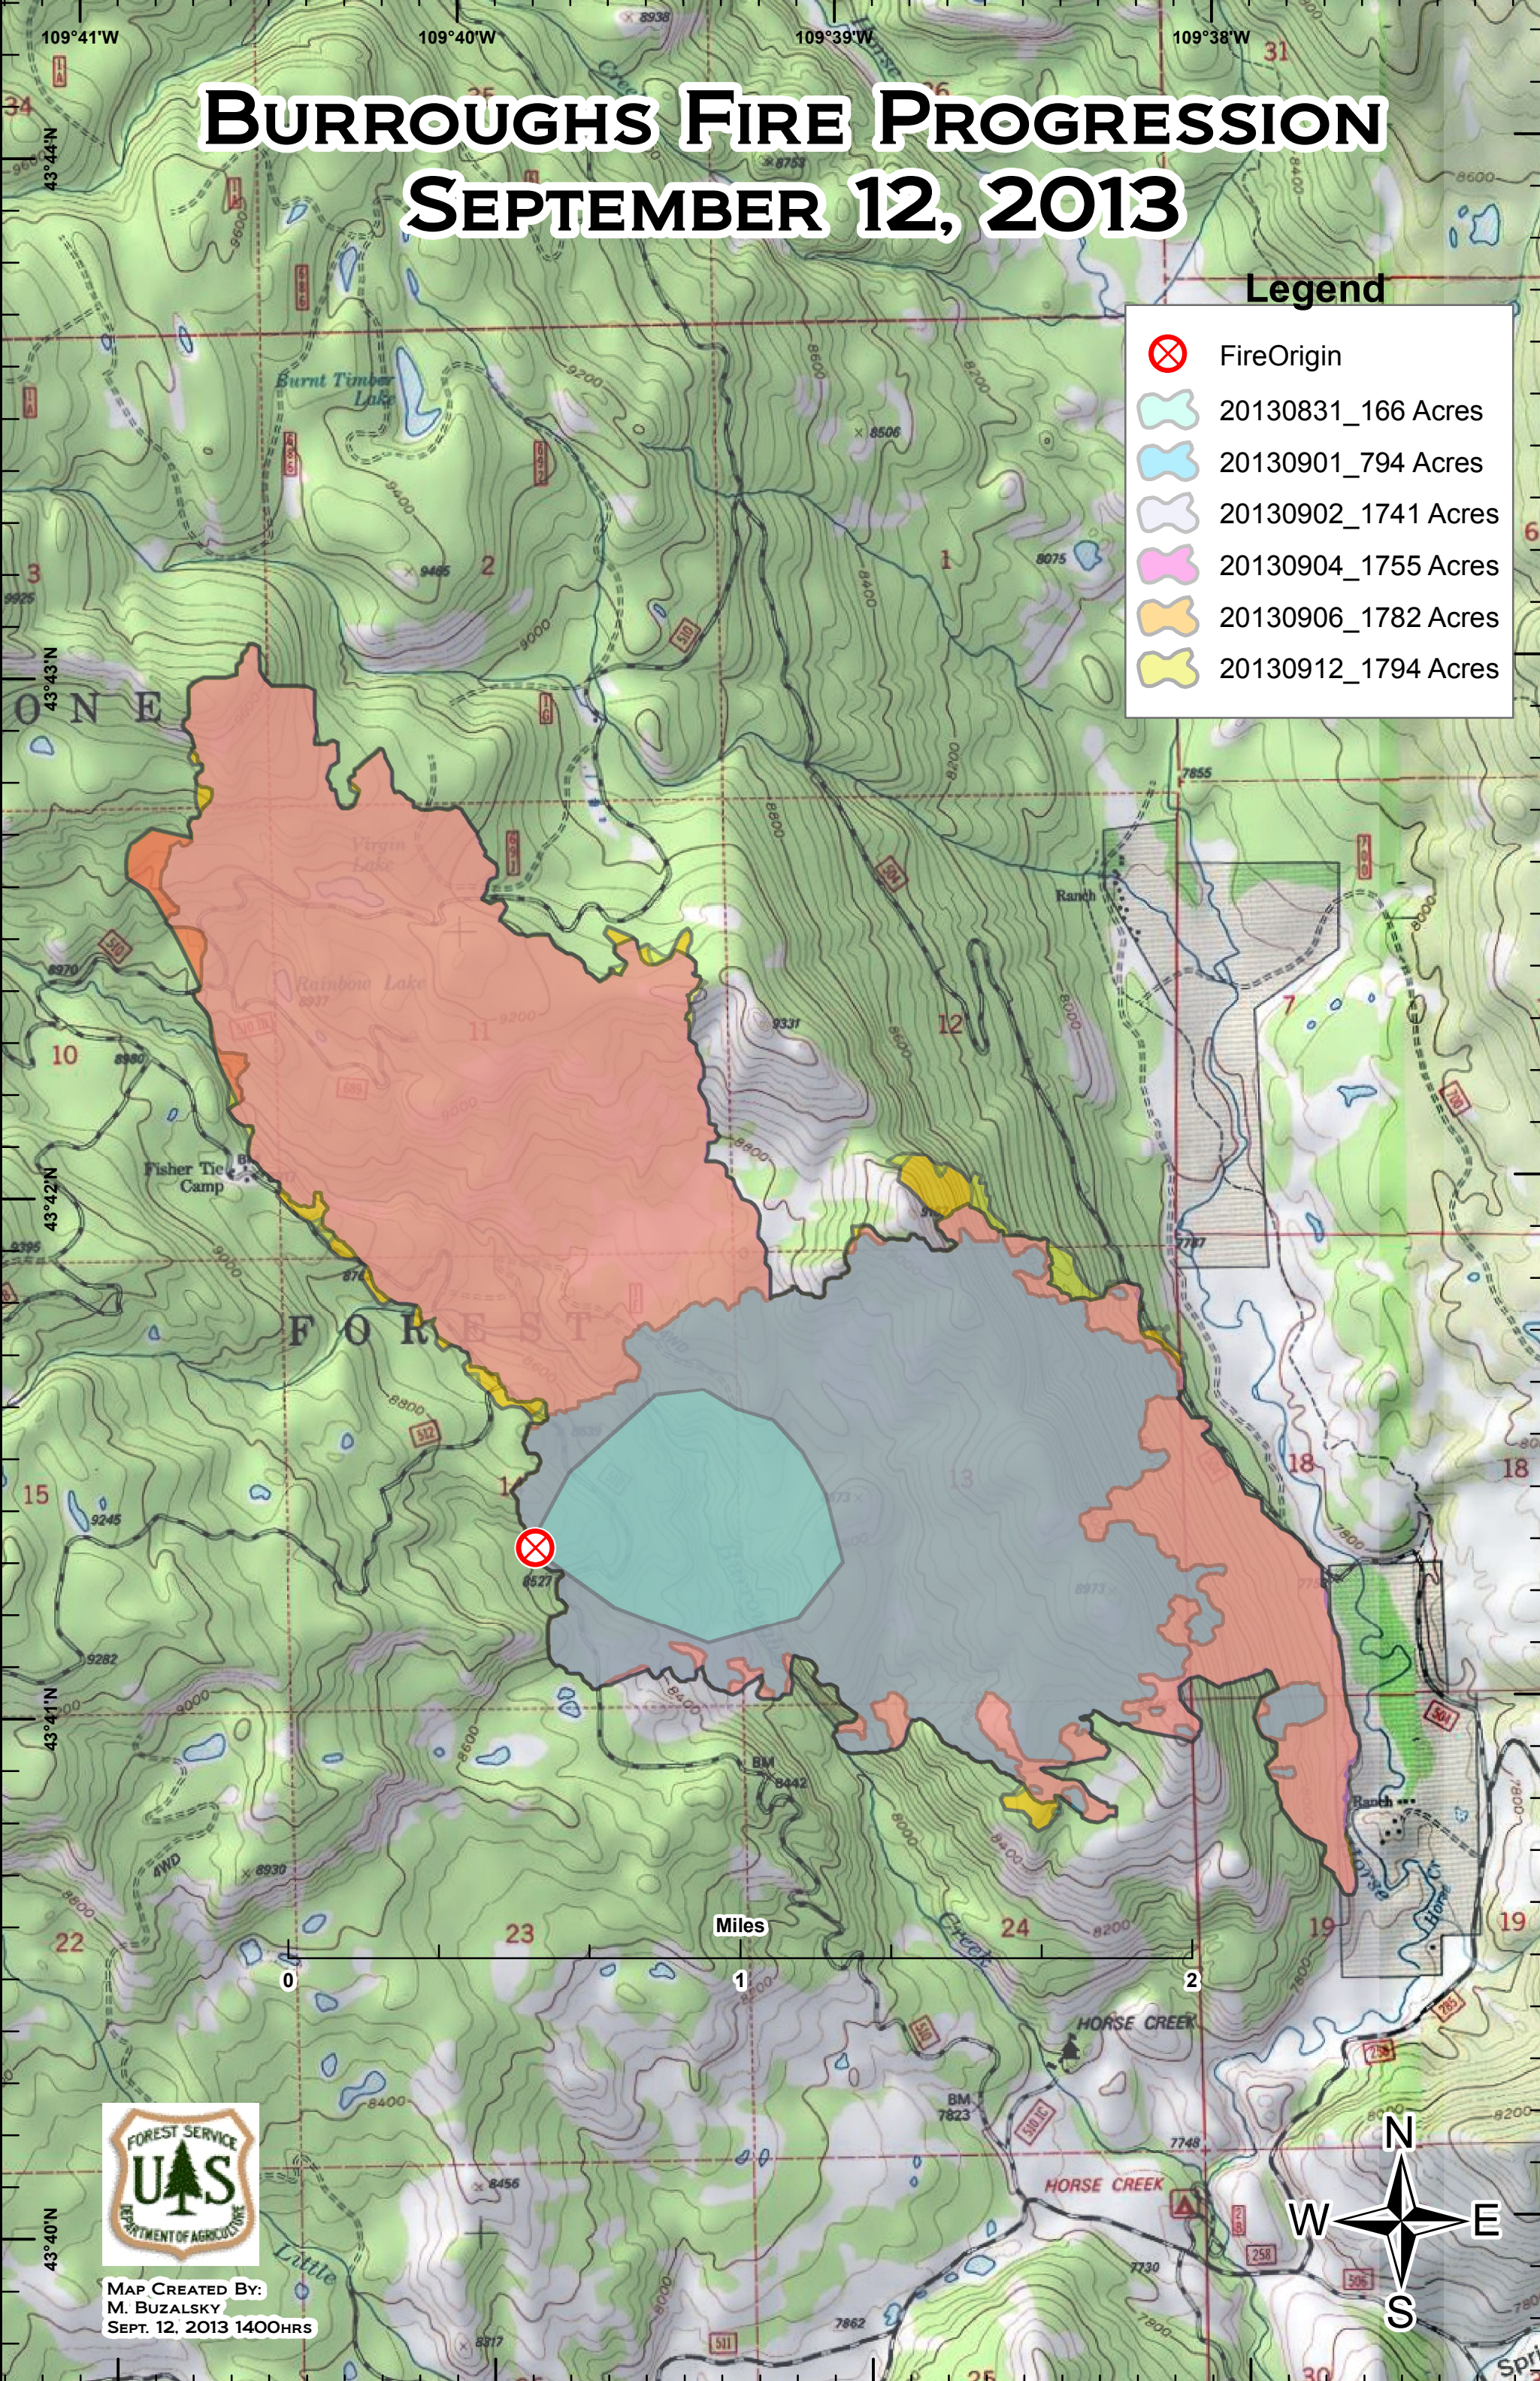

BURROUGHS FIRE PROGRESSION SEPTEMBER 12, 2013

Legend

-  FireOrigin
-  20130831_166 Acres
-  20130901_794 Acres
-  20130902_1741 Acres
-  20130904_1755 Acres
-  20130906_1782 Acres
-  20130912_1794 Acres

MAP CREATED BY:
M. BUZALSKY
SEPT. 12, 2013 1400HRS