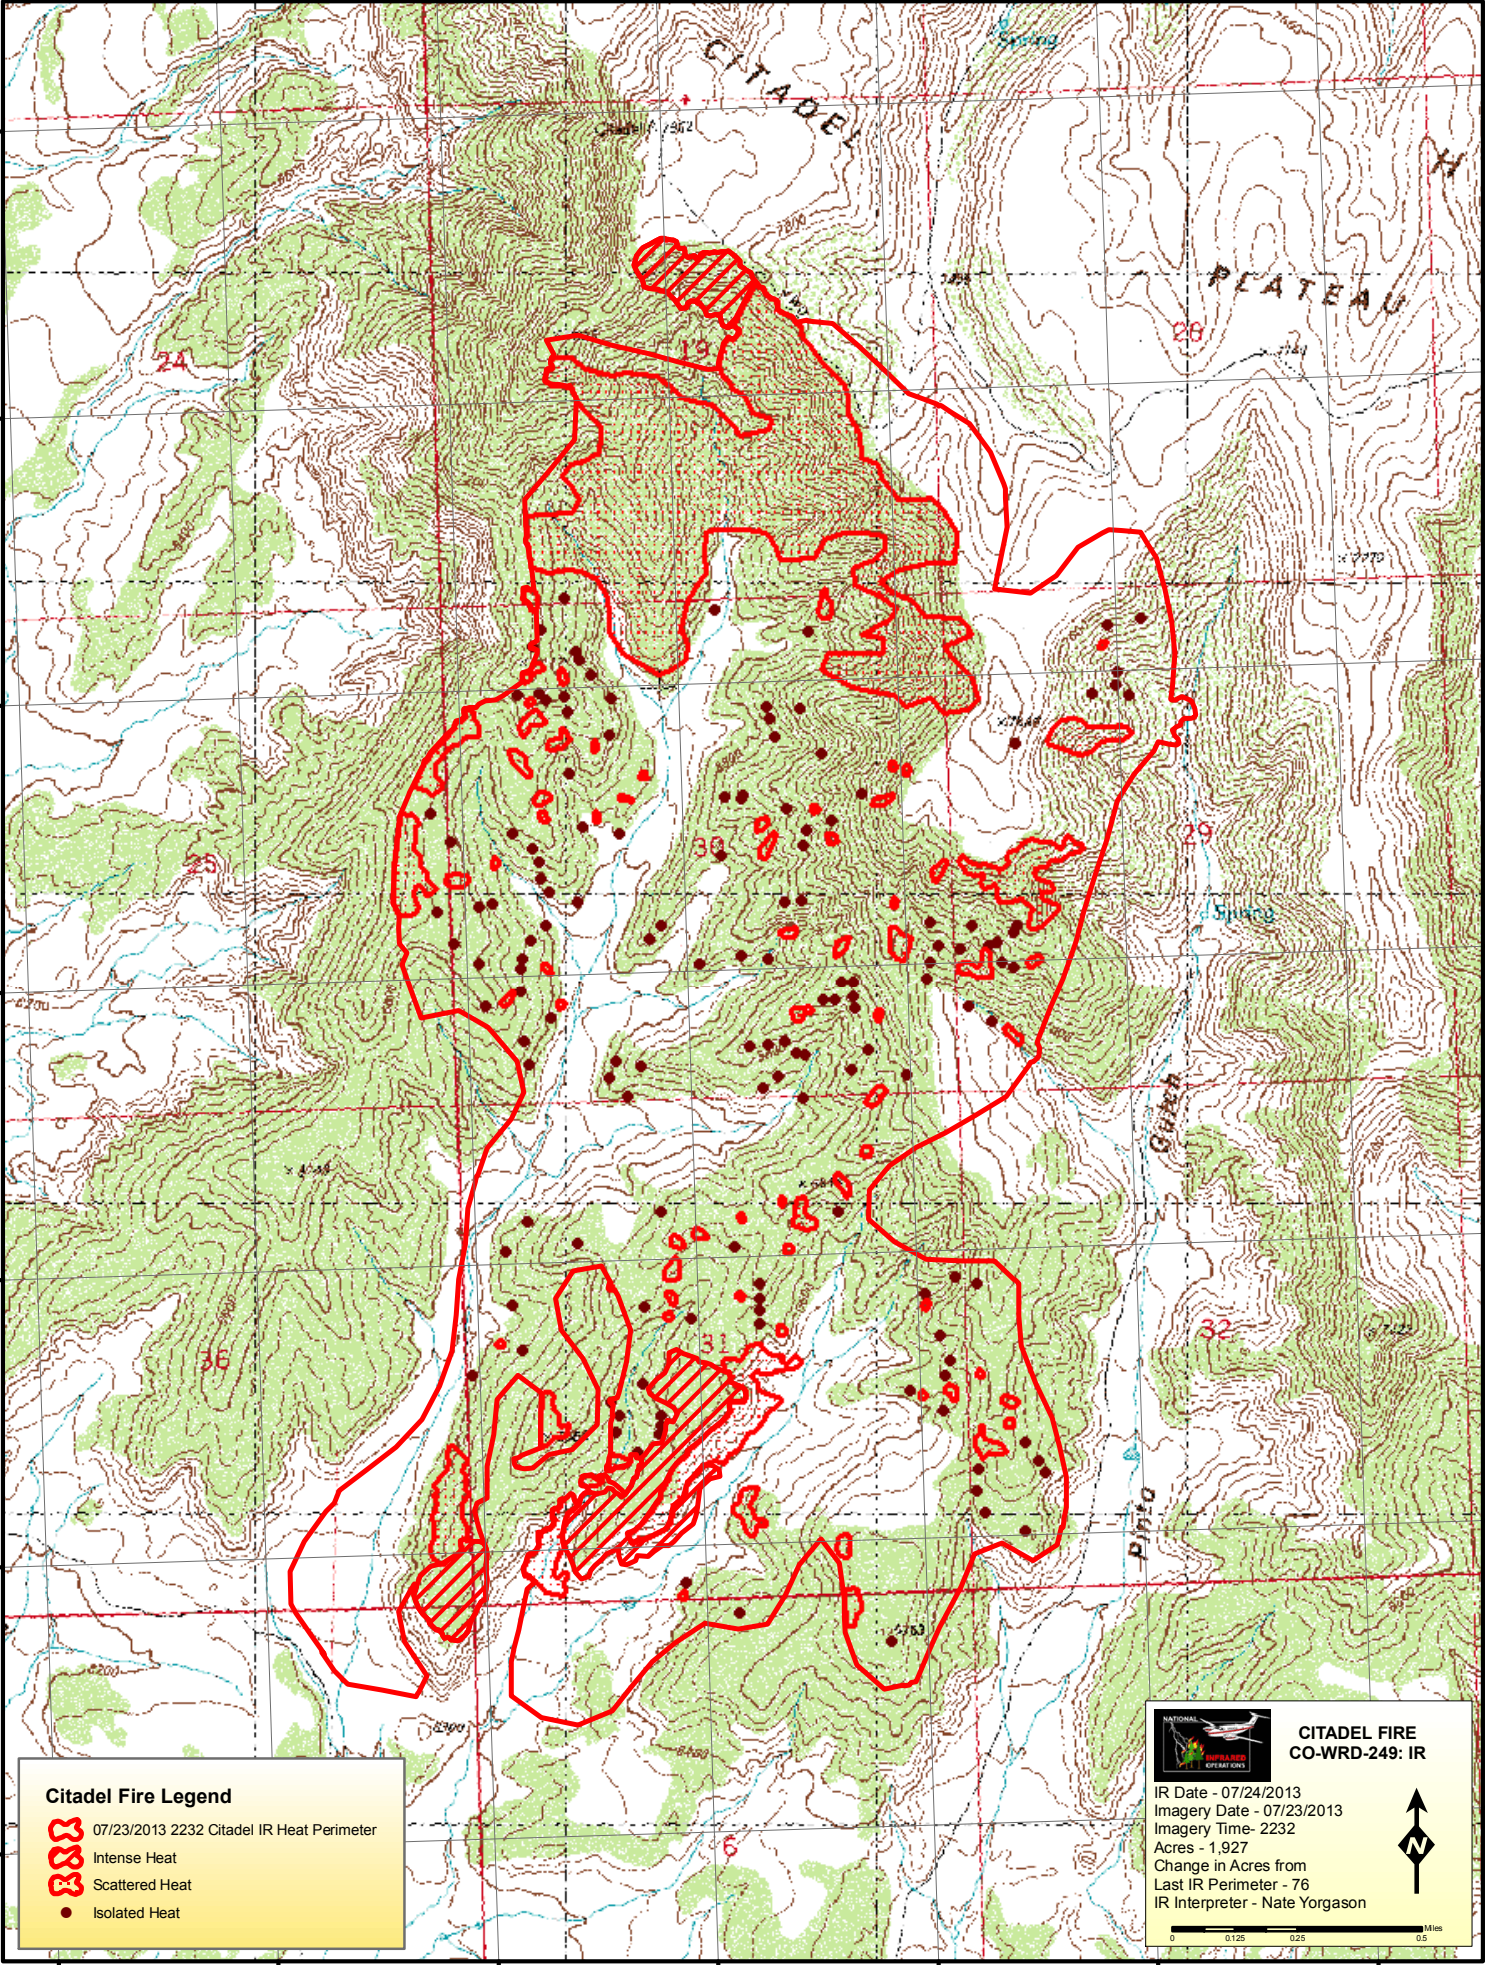

108°13'30"W 108°13'0"W 108°12'30"W 108°12'0"W 108°11'30"W 108°11'0"W

40°18'30"N
40°18'0"N
40°17'30"N
40°17'0"N
40°16'30"N
40°16'0"N
40°15'30"N

40°18'30"N
40°18'0"N
40°17'30"N
40°17'0"N
40°16'30"N
40°16'0"N
40°15'30"N

Citadel Fire Legend

-  07/23/2013 2232 Citadel IR Heat Perimeter
-  Intense Heat
-  Scattered Heat
-  Isolated Heat

**CITADEL FIRE
CO-WRD-249: IR**

IR Date - 07/24/2013
 Imagery Date - 07/23/2013
 Imagery Time - 2232
 Acres - 1,927
 Change in Acres from
 Last IR Perimeter - 76
 IR Interpreter - Nate Yorgason

0 0.125 0.25 0.5 Miles

108°14'0"W 108°13'30"W 108°13'0"W 108°12'30"W 108°12'0"W 108°11'30"W 108°11'0"W