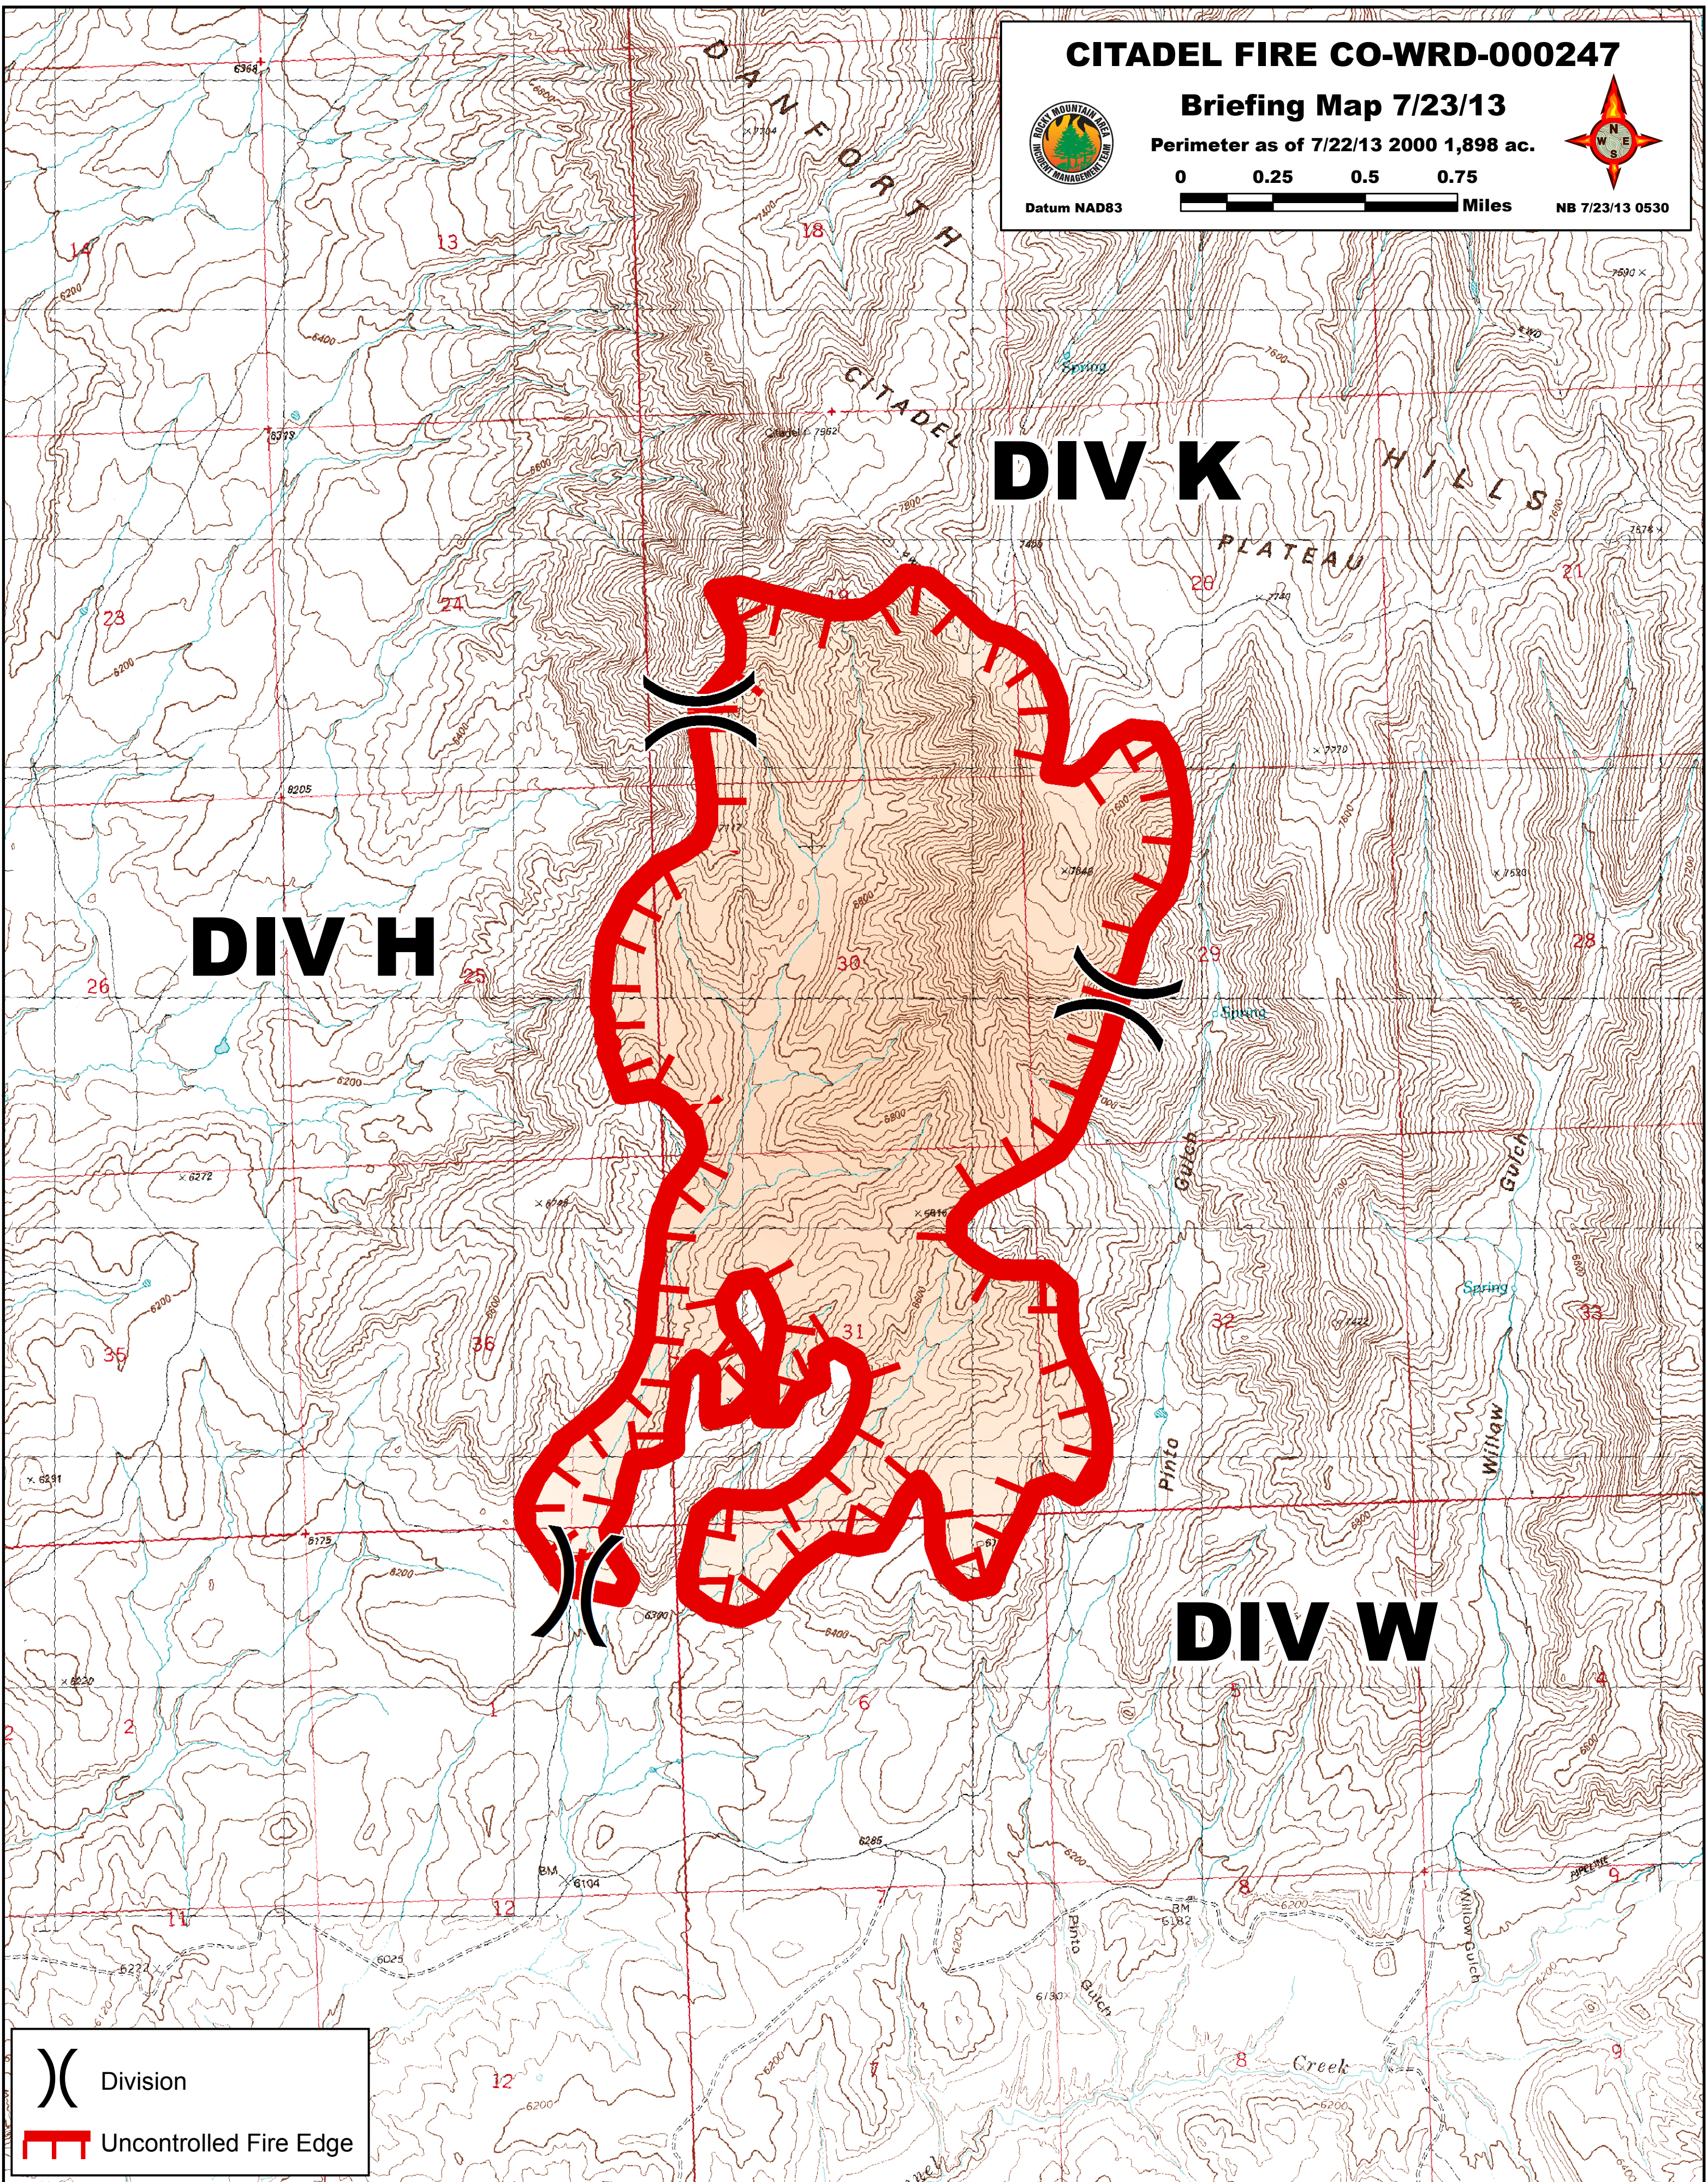

CITADEL FIRE CO-WRD-000247

Briefing Map 7/23/13

Perimeter as of 7/22/13 2000 1,898 ac.

Datum NAD83

NB 7/23/13 0530

DIV H

DIV K

DIV W

Division

Uncontrolled Fire Edge