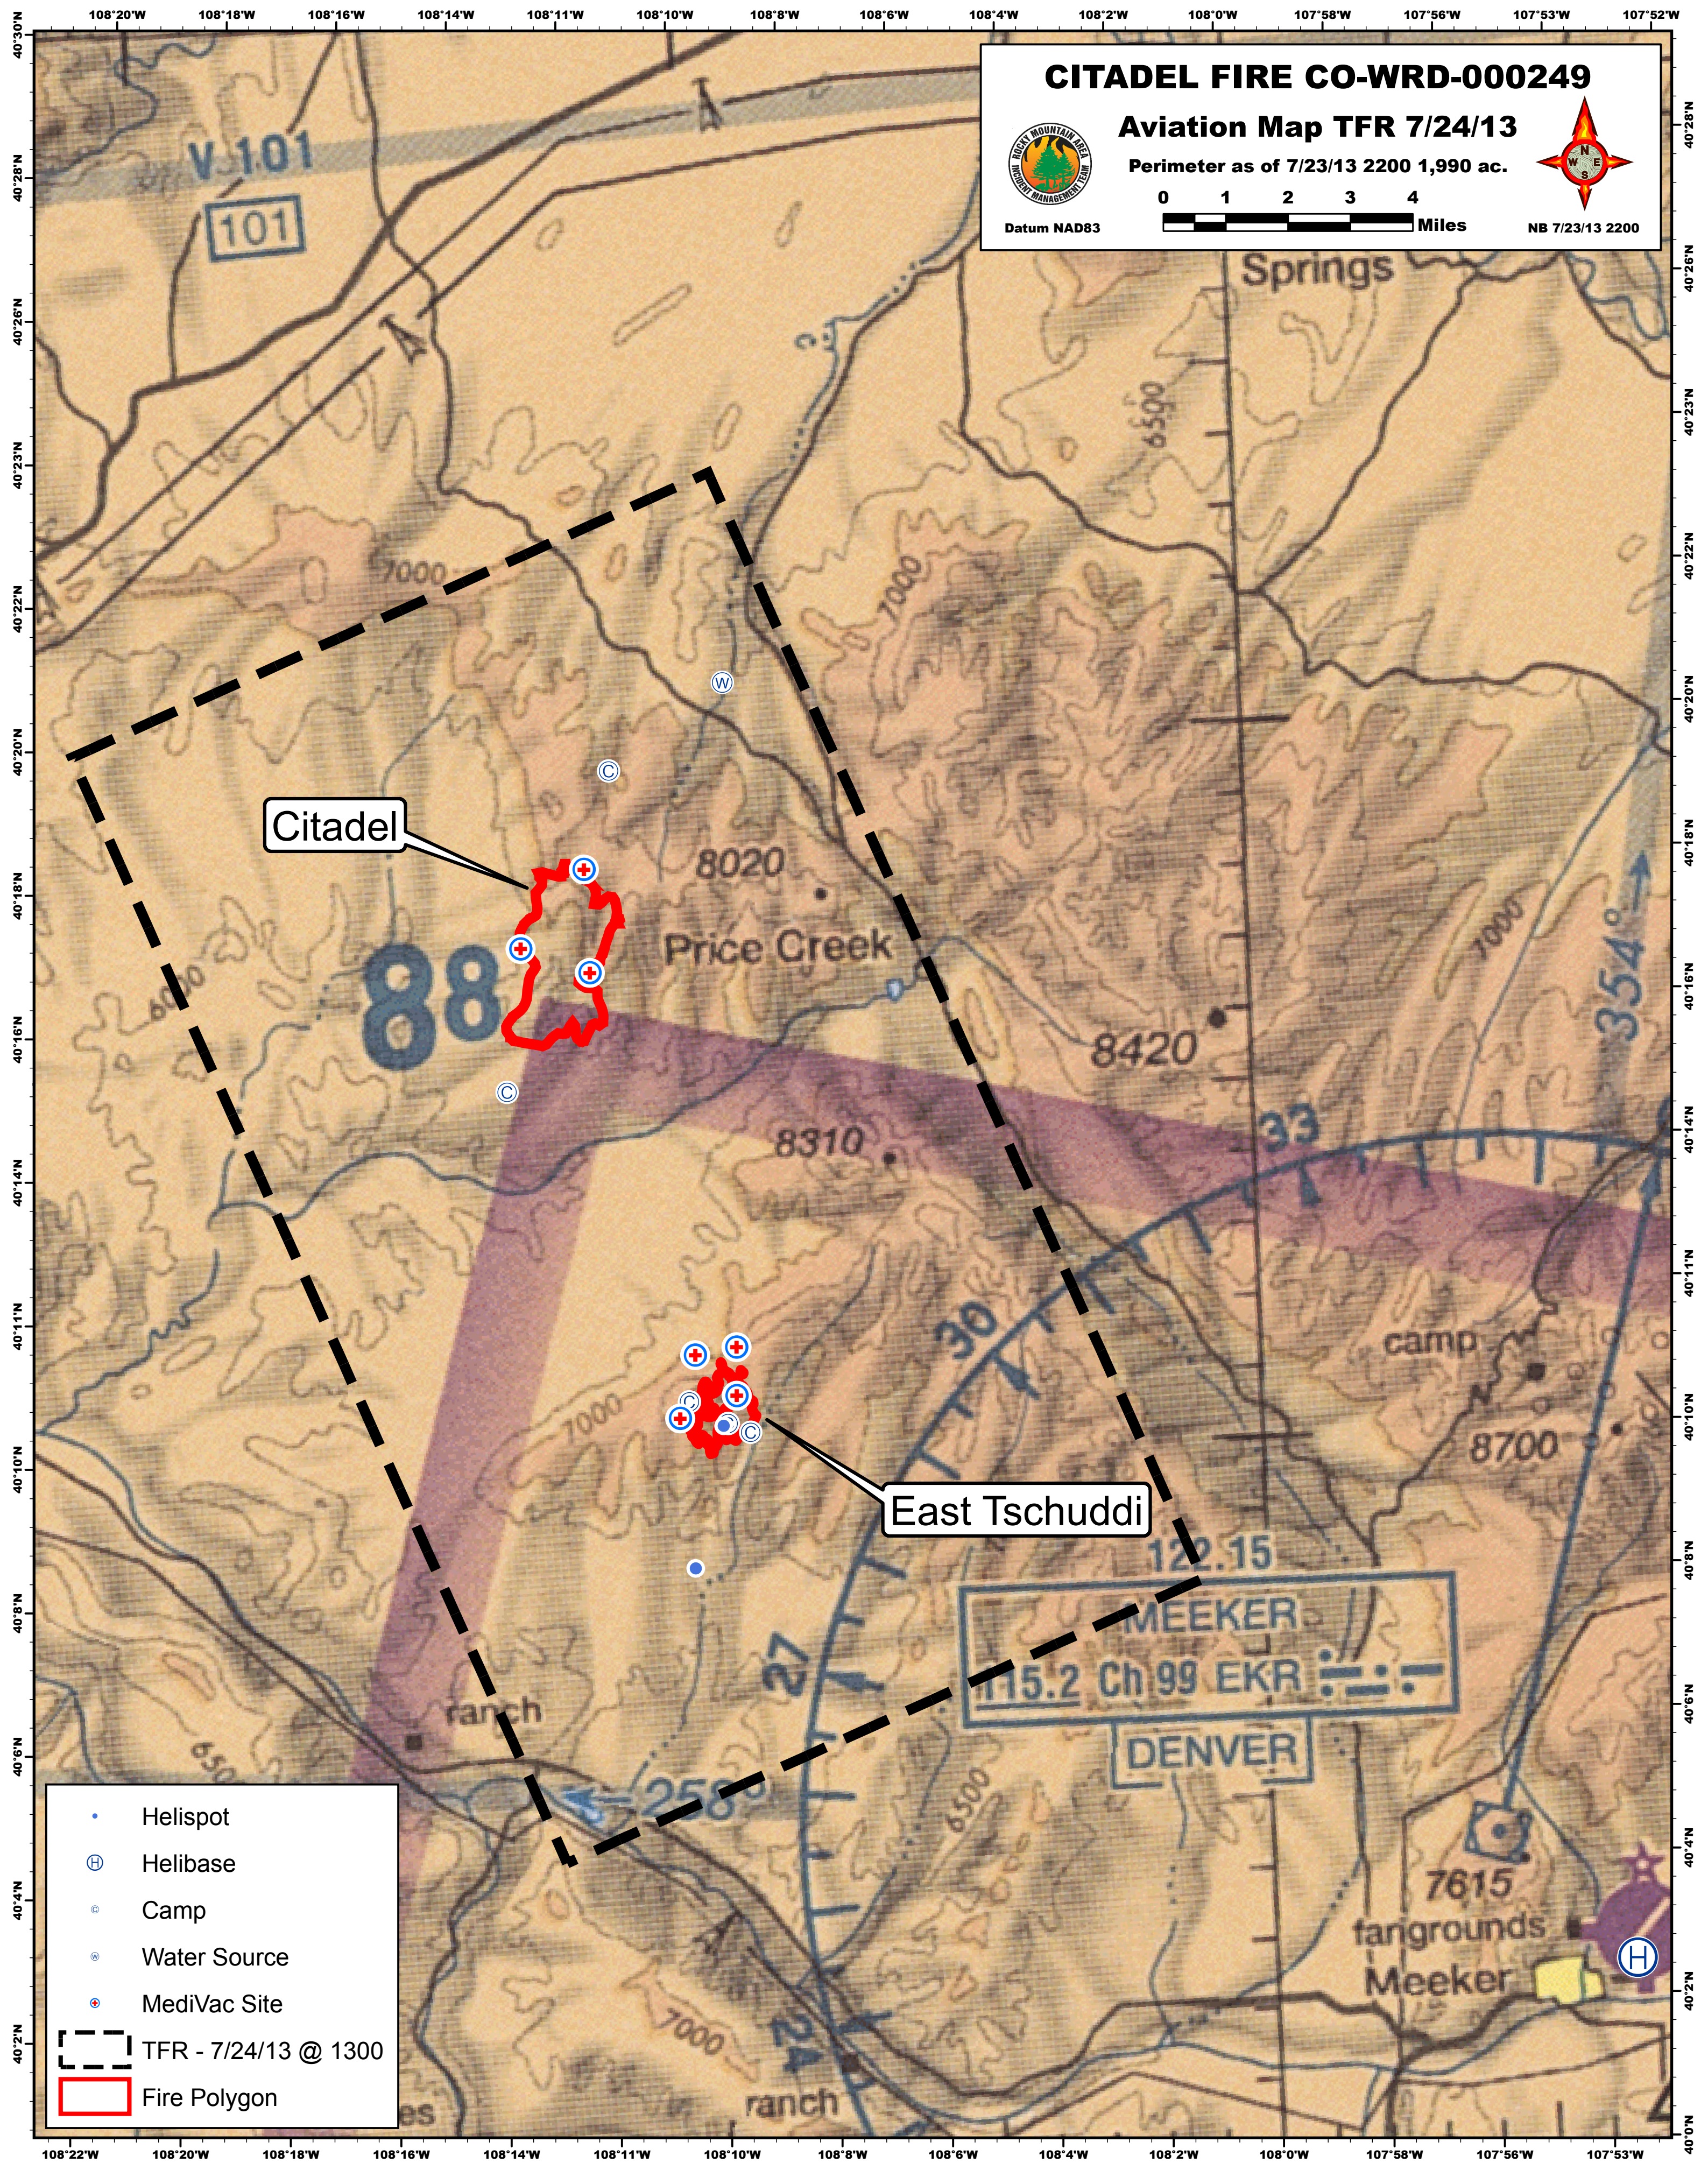

CITADEL FIRE CO-WRD-000249

Aviation Map TFR 7/24/13

Perimeter as of 7/23/13 2200 1,990 ac.

Datum NAD83

NB 7/23/13 2200

Citadel

East Tschuddi

- Helispot
- ⊕ Helibase
- ⊙ Camp
- ⊙ Water Source
- ⊙ MediVac Site
- TFR - 7/24/13 @ 1300
- ▭ Fire Polygon