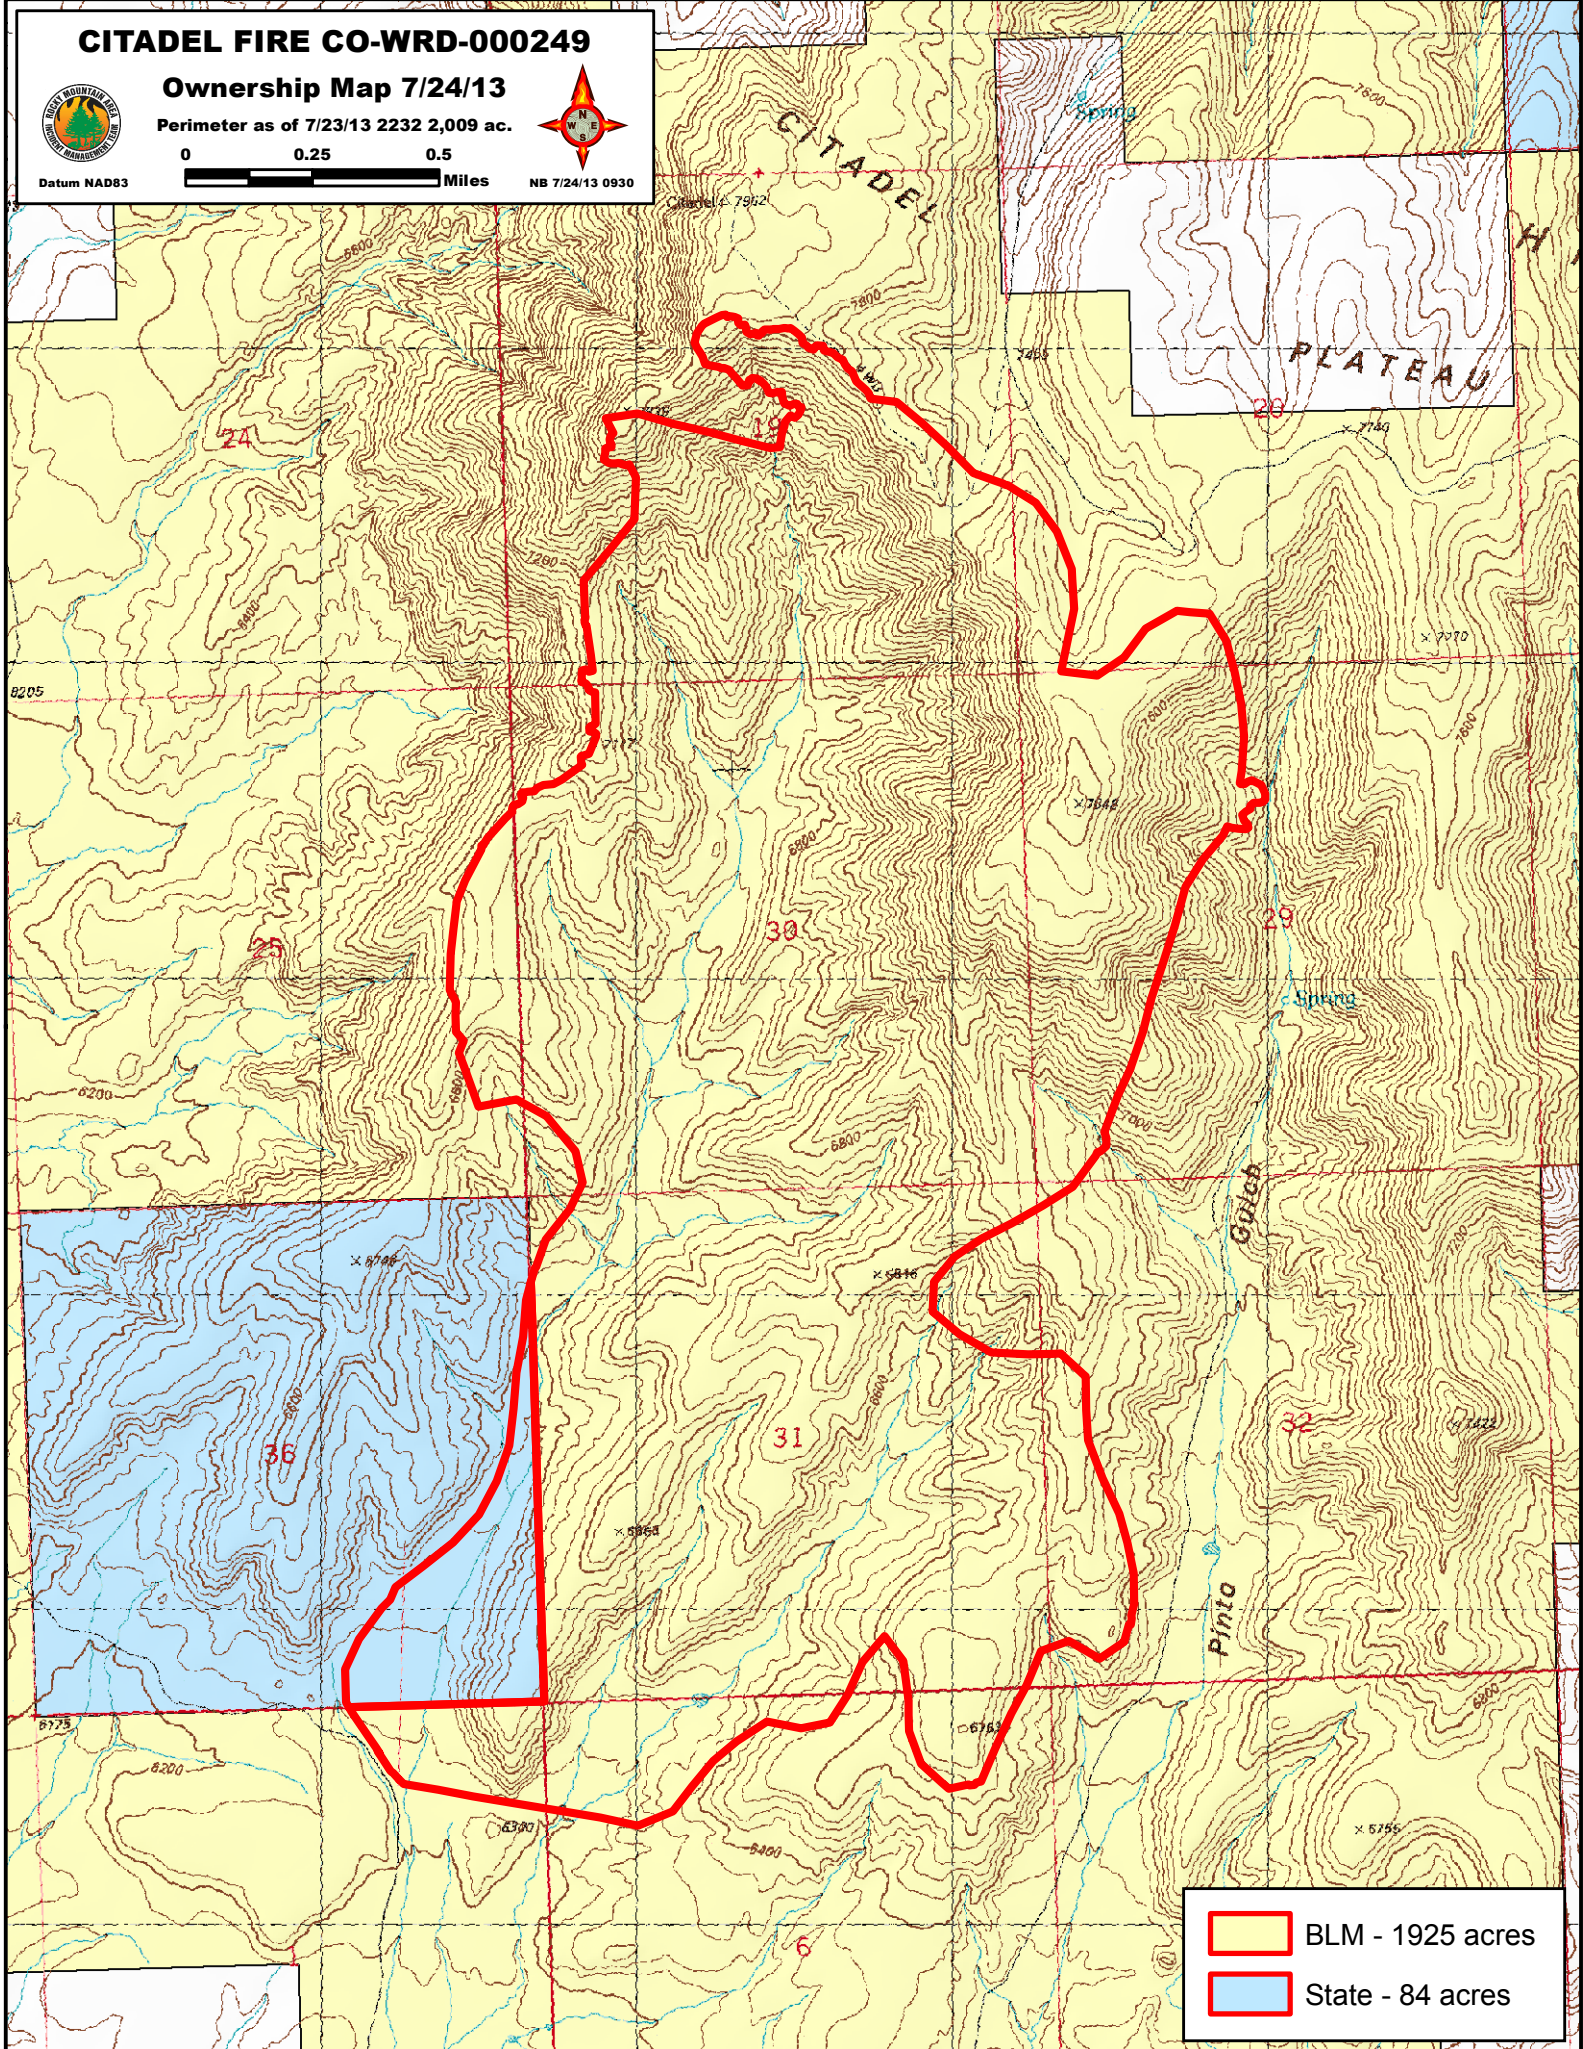

CITADEL FIRE CO-WRD-000249

Ownership Map 7/24/13

Perimeter as of 7/23/13 2232 2,009 ac.

Datum NAD83

0 0.25 0.5 Miles

NB 7/24/13 0930

-  BLM - 1925 acres
-  State - 84 acres