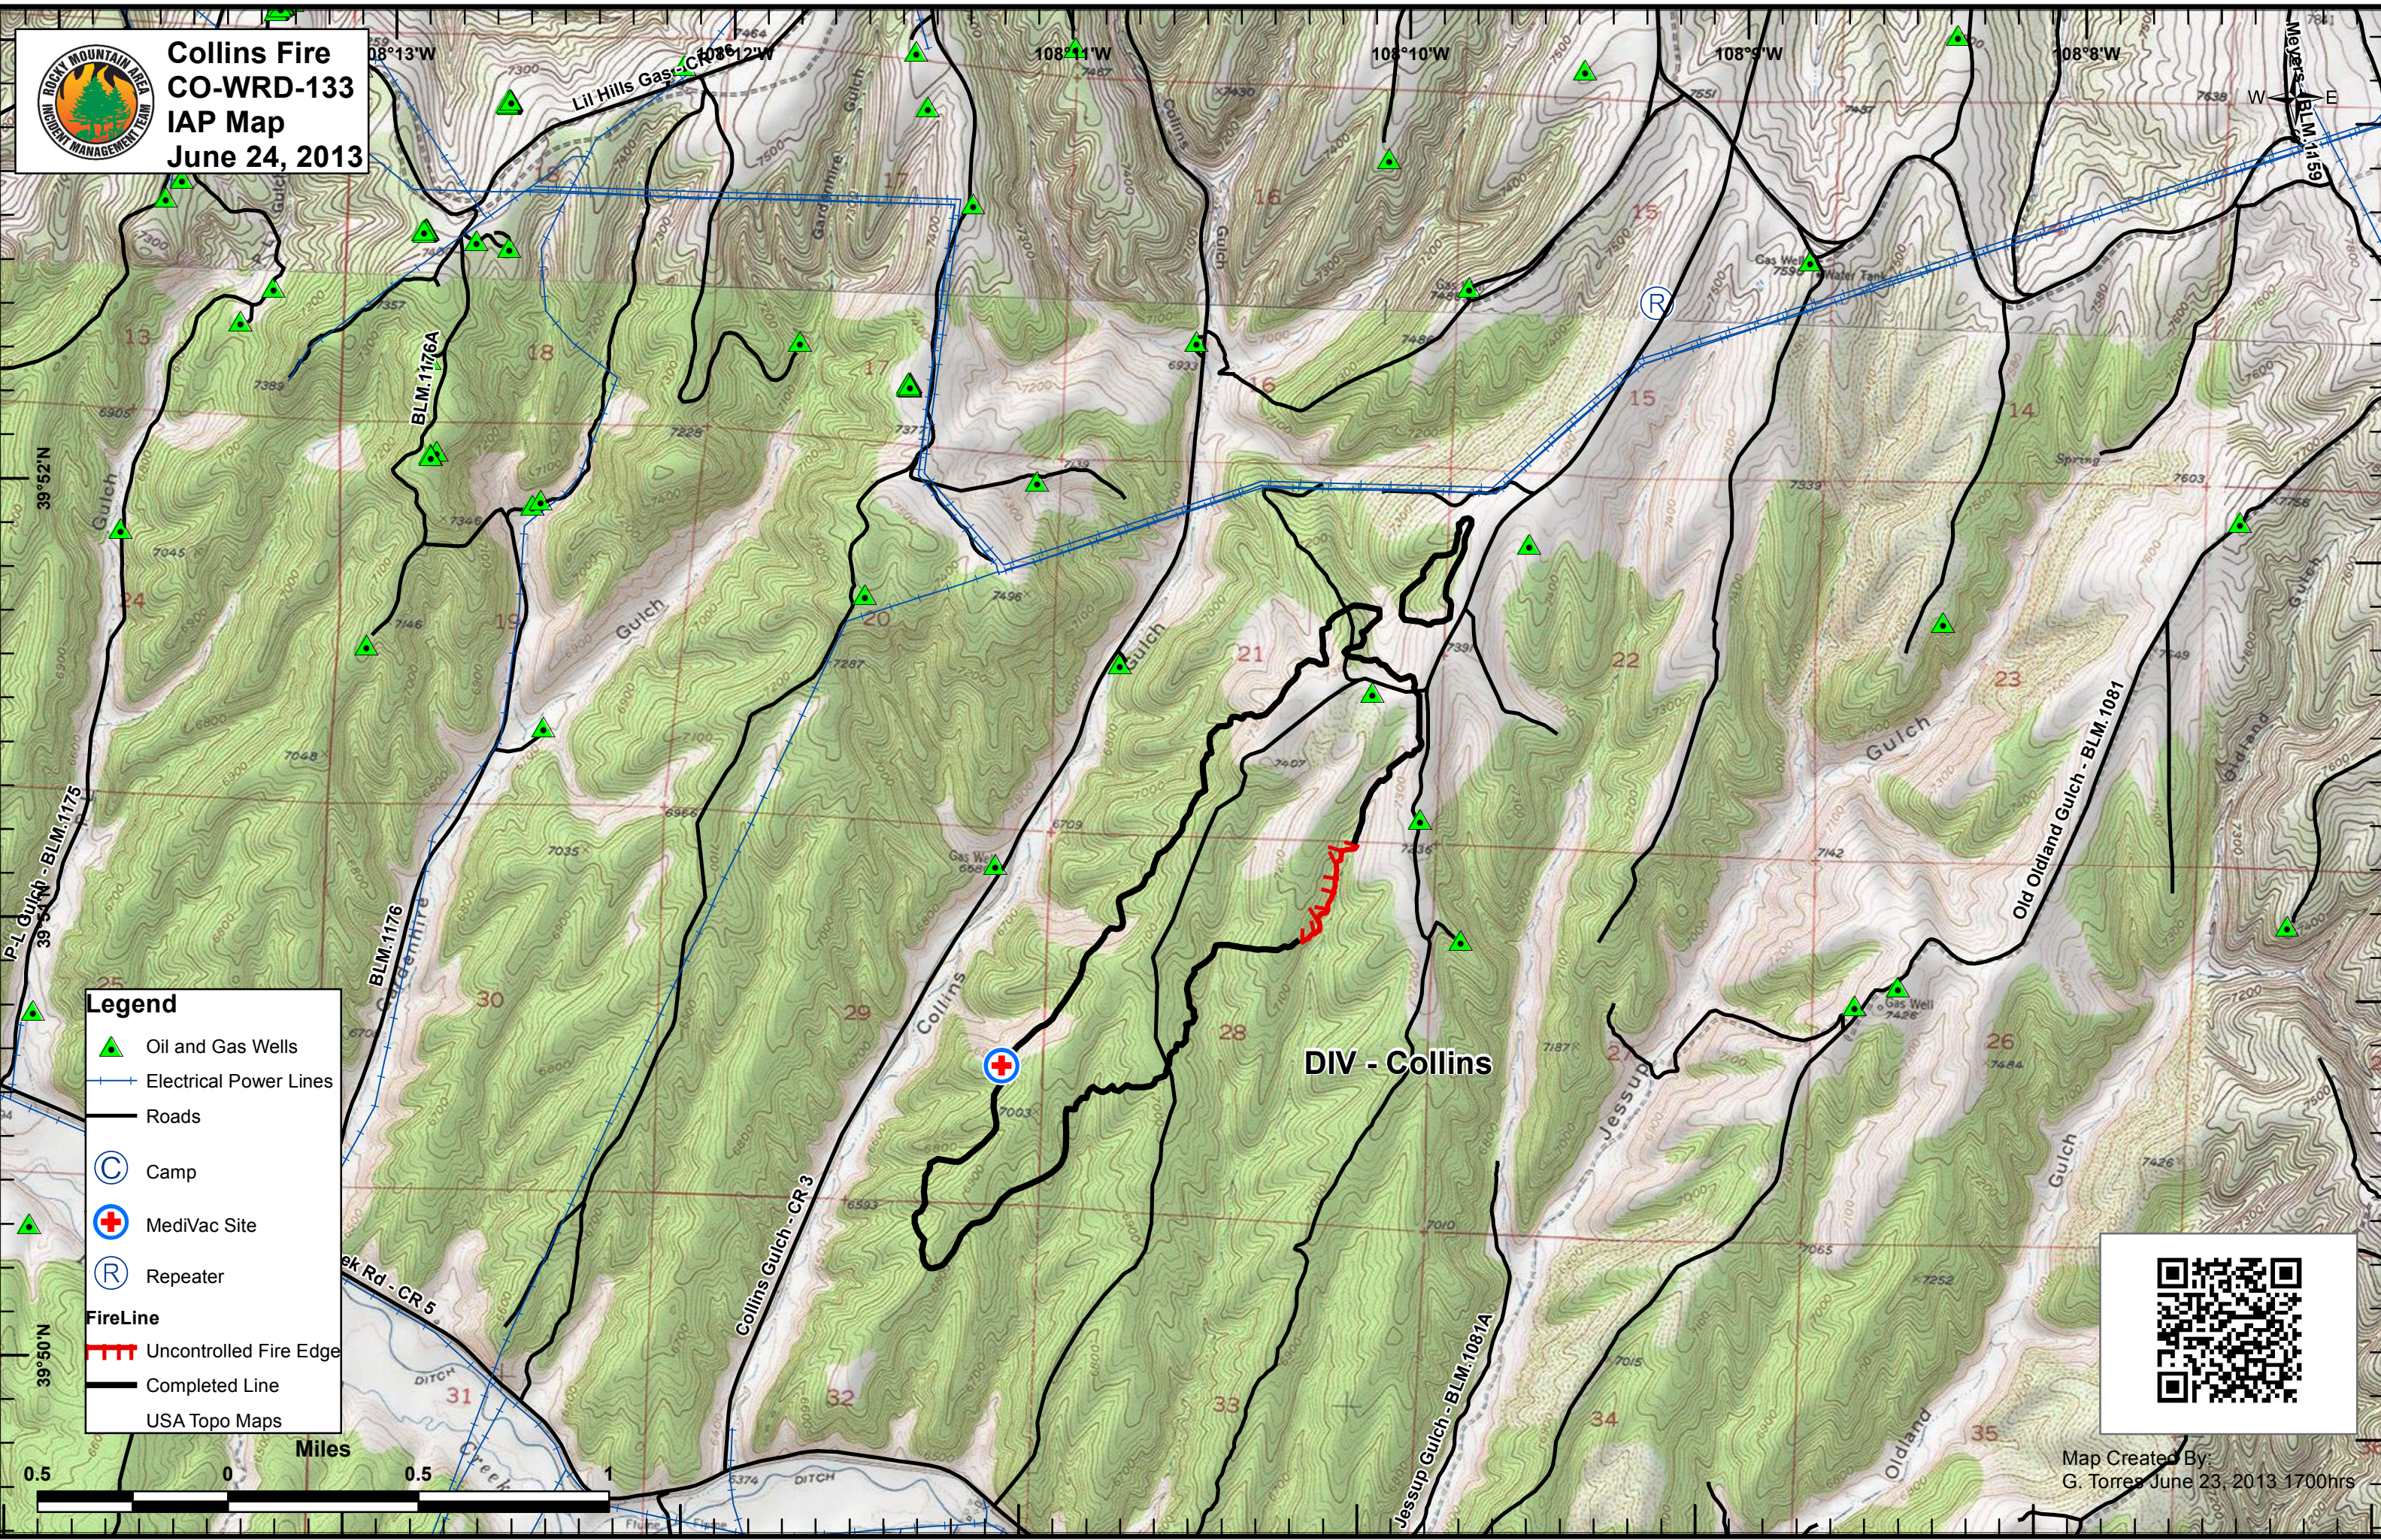

**Collins Fire**  
**CO-WRD-133**  
**IAP Map**  
**June 24, 2013**

**Legend**

- Oil and Gas Wells
- Electrical Power Lines
- Roads
- Camp
- MediVac Site
- Repeater

**FireLine**

- Uncontrolled Fire Edge
- Completed Line

USA Topo Maps

Map Created By:  
 G. Torres June 23, 2013 1700hrs