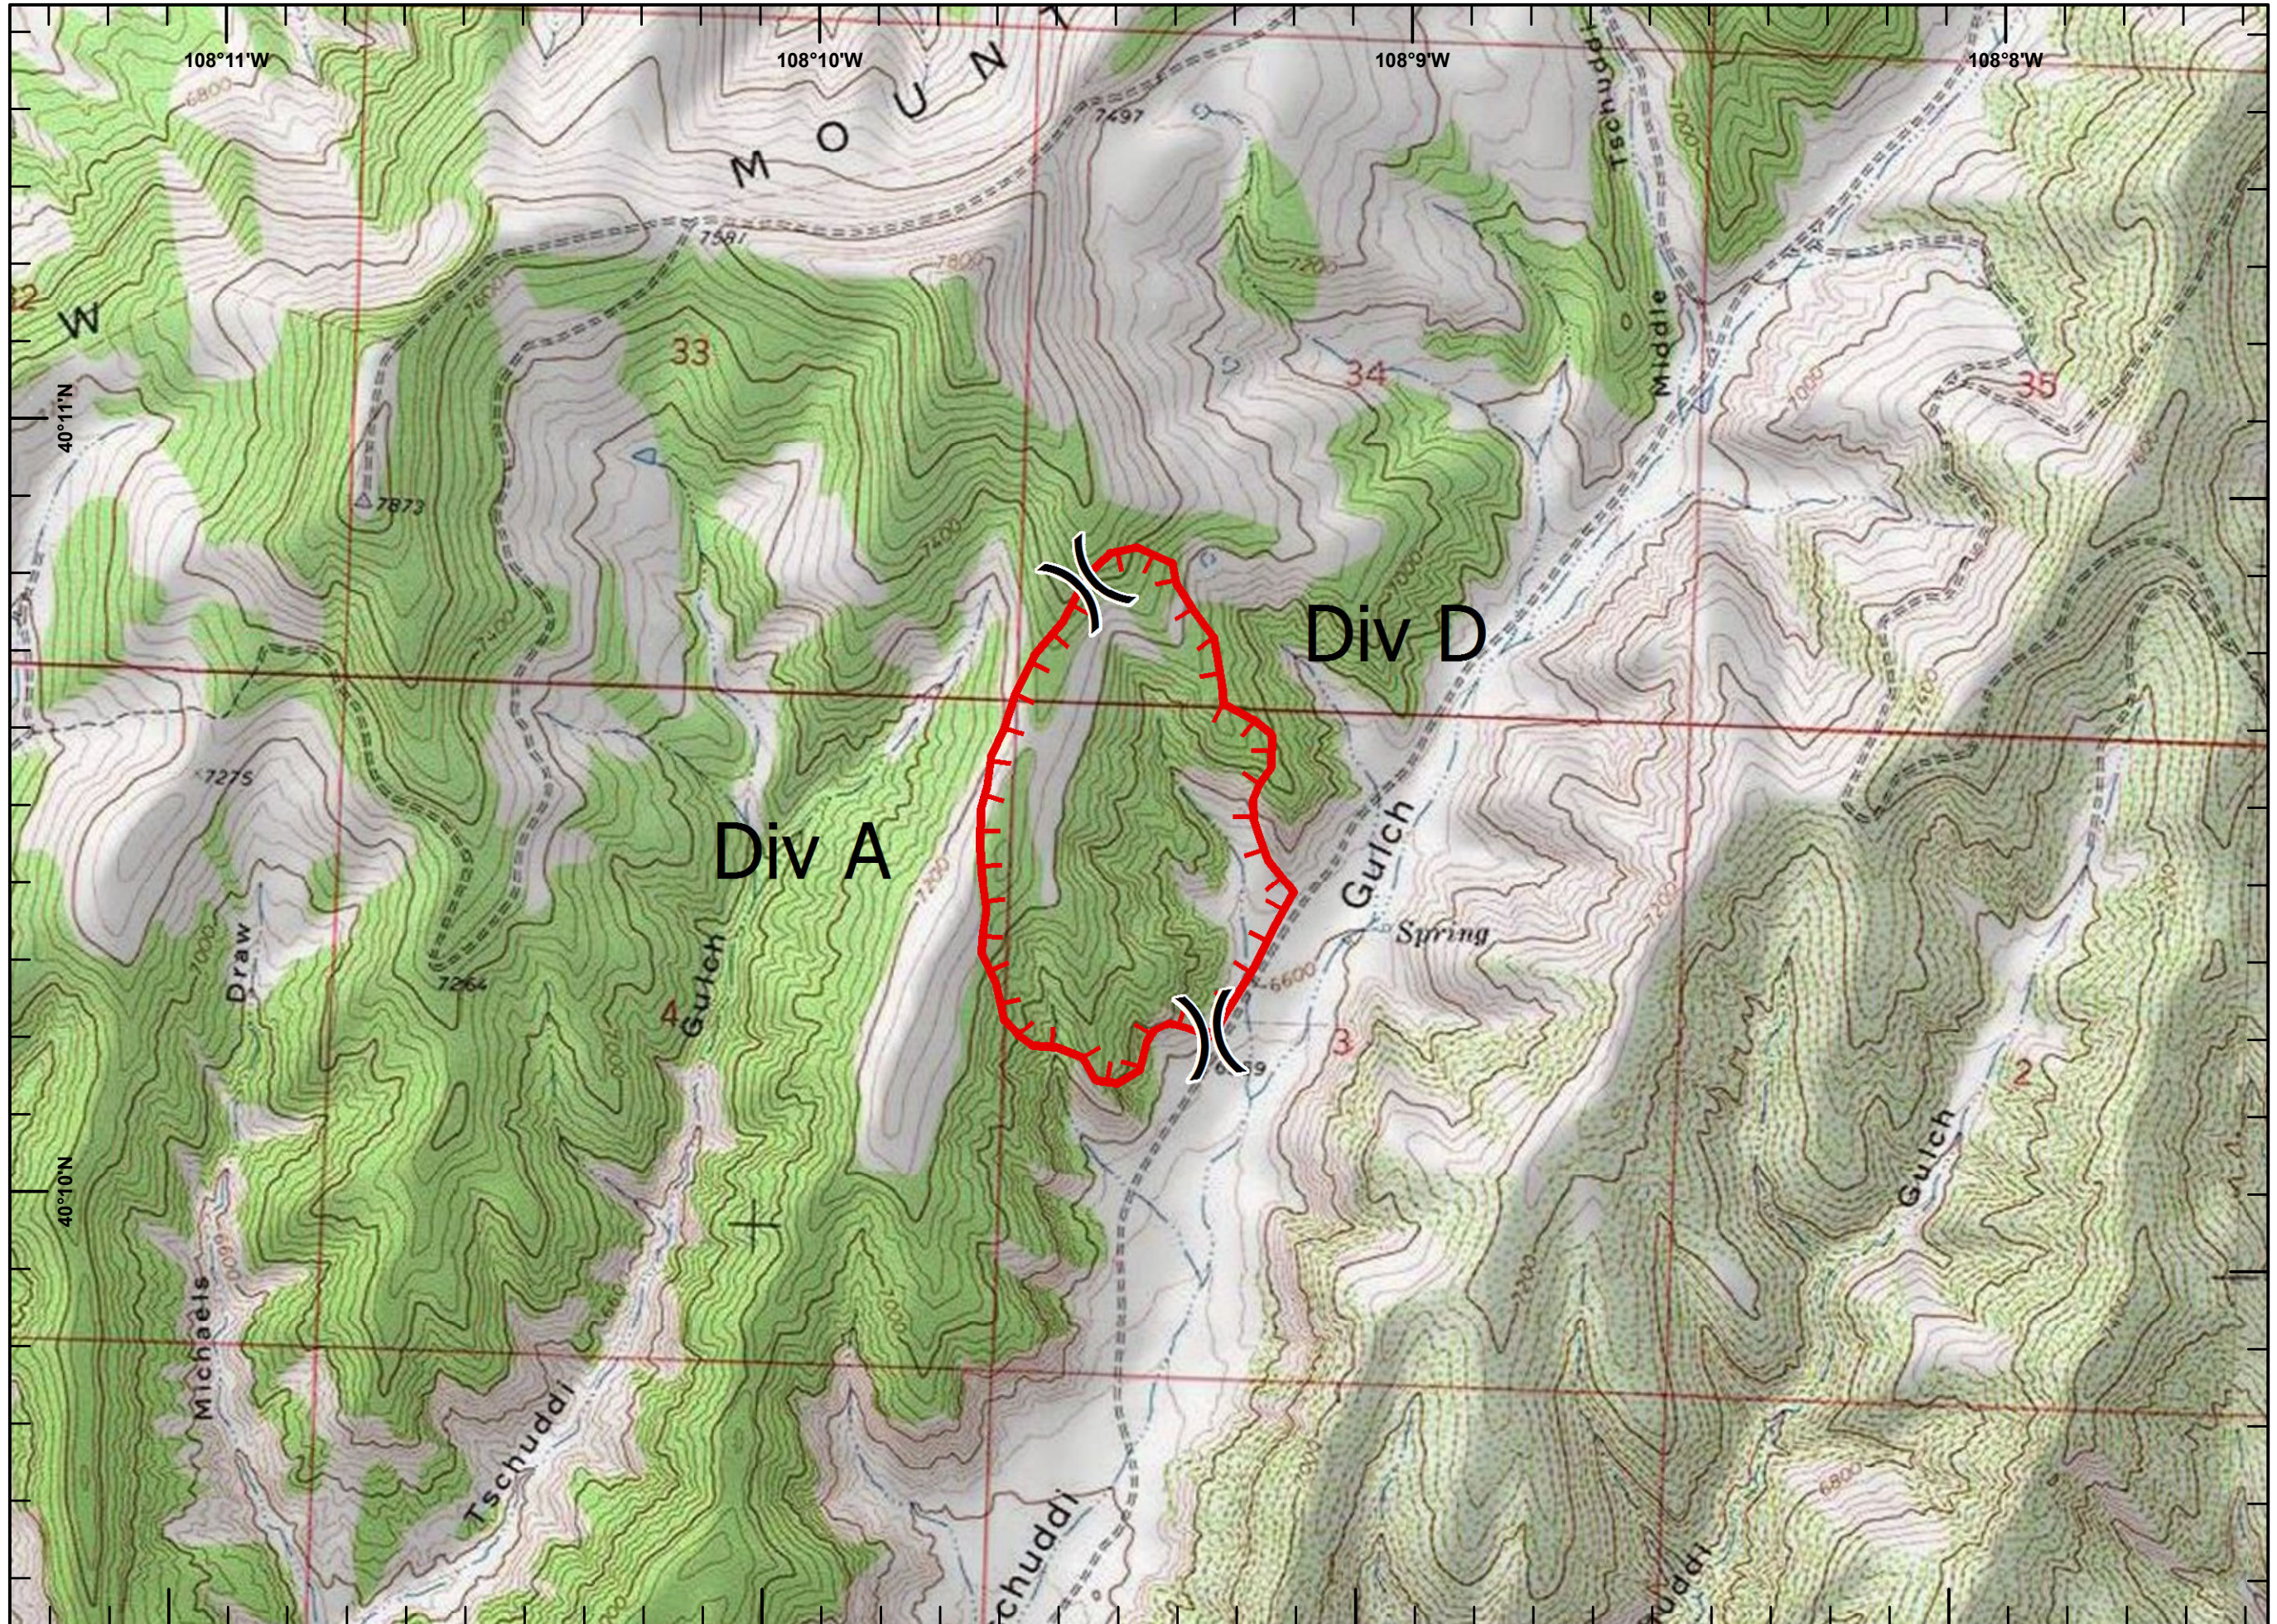

**EAST TSCHUDDI  
CO-WRD-000247**

**IAP Map 7/23/13**

**Perimeter as of 7/22/13  
2000 hrs 156 ac.**

**Legend**

Division

Uncontrolled Fire Edge

Datum NAD83  
WAS  
July 22, 2013  
2200 Hours