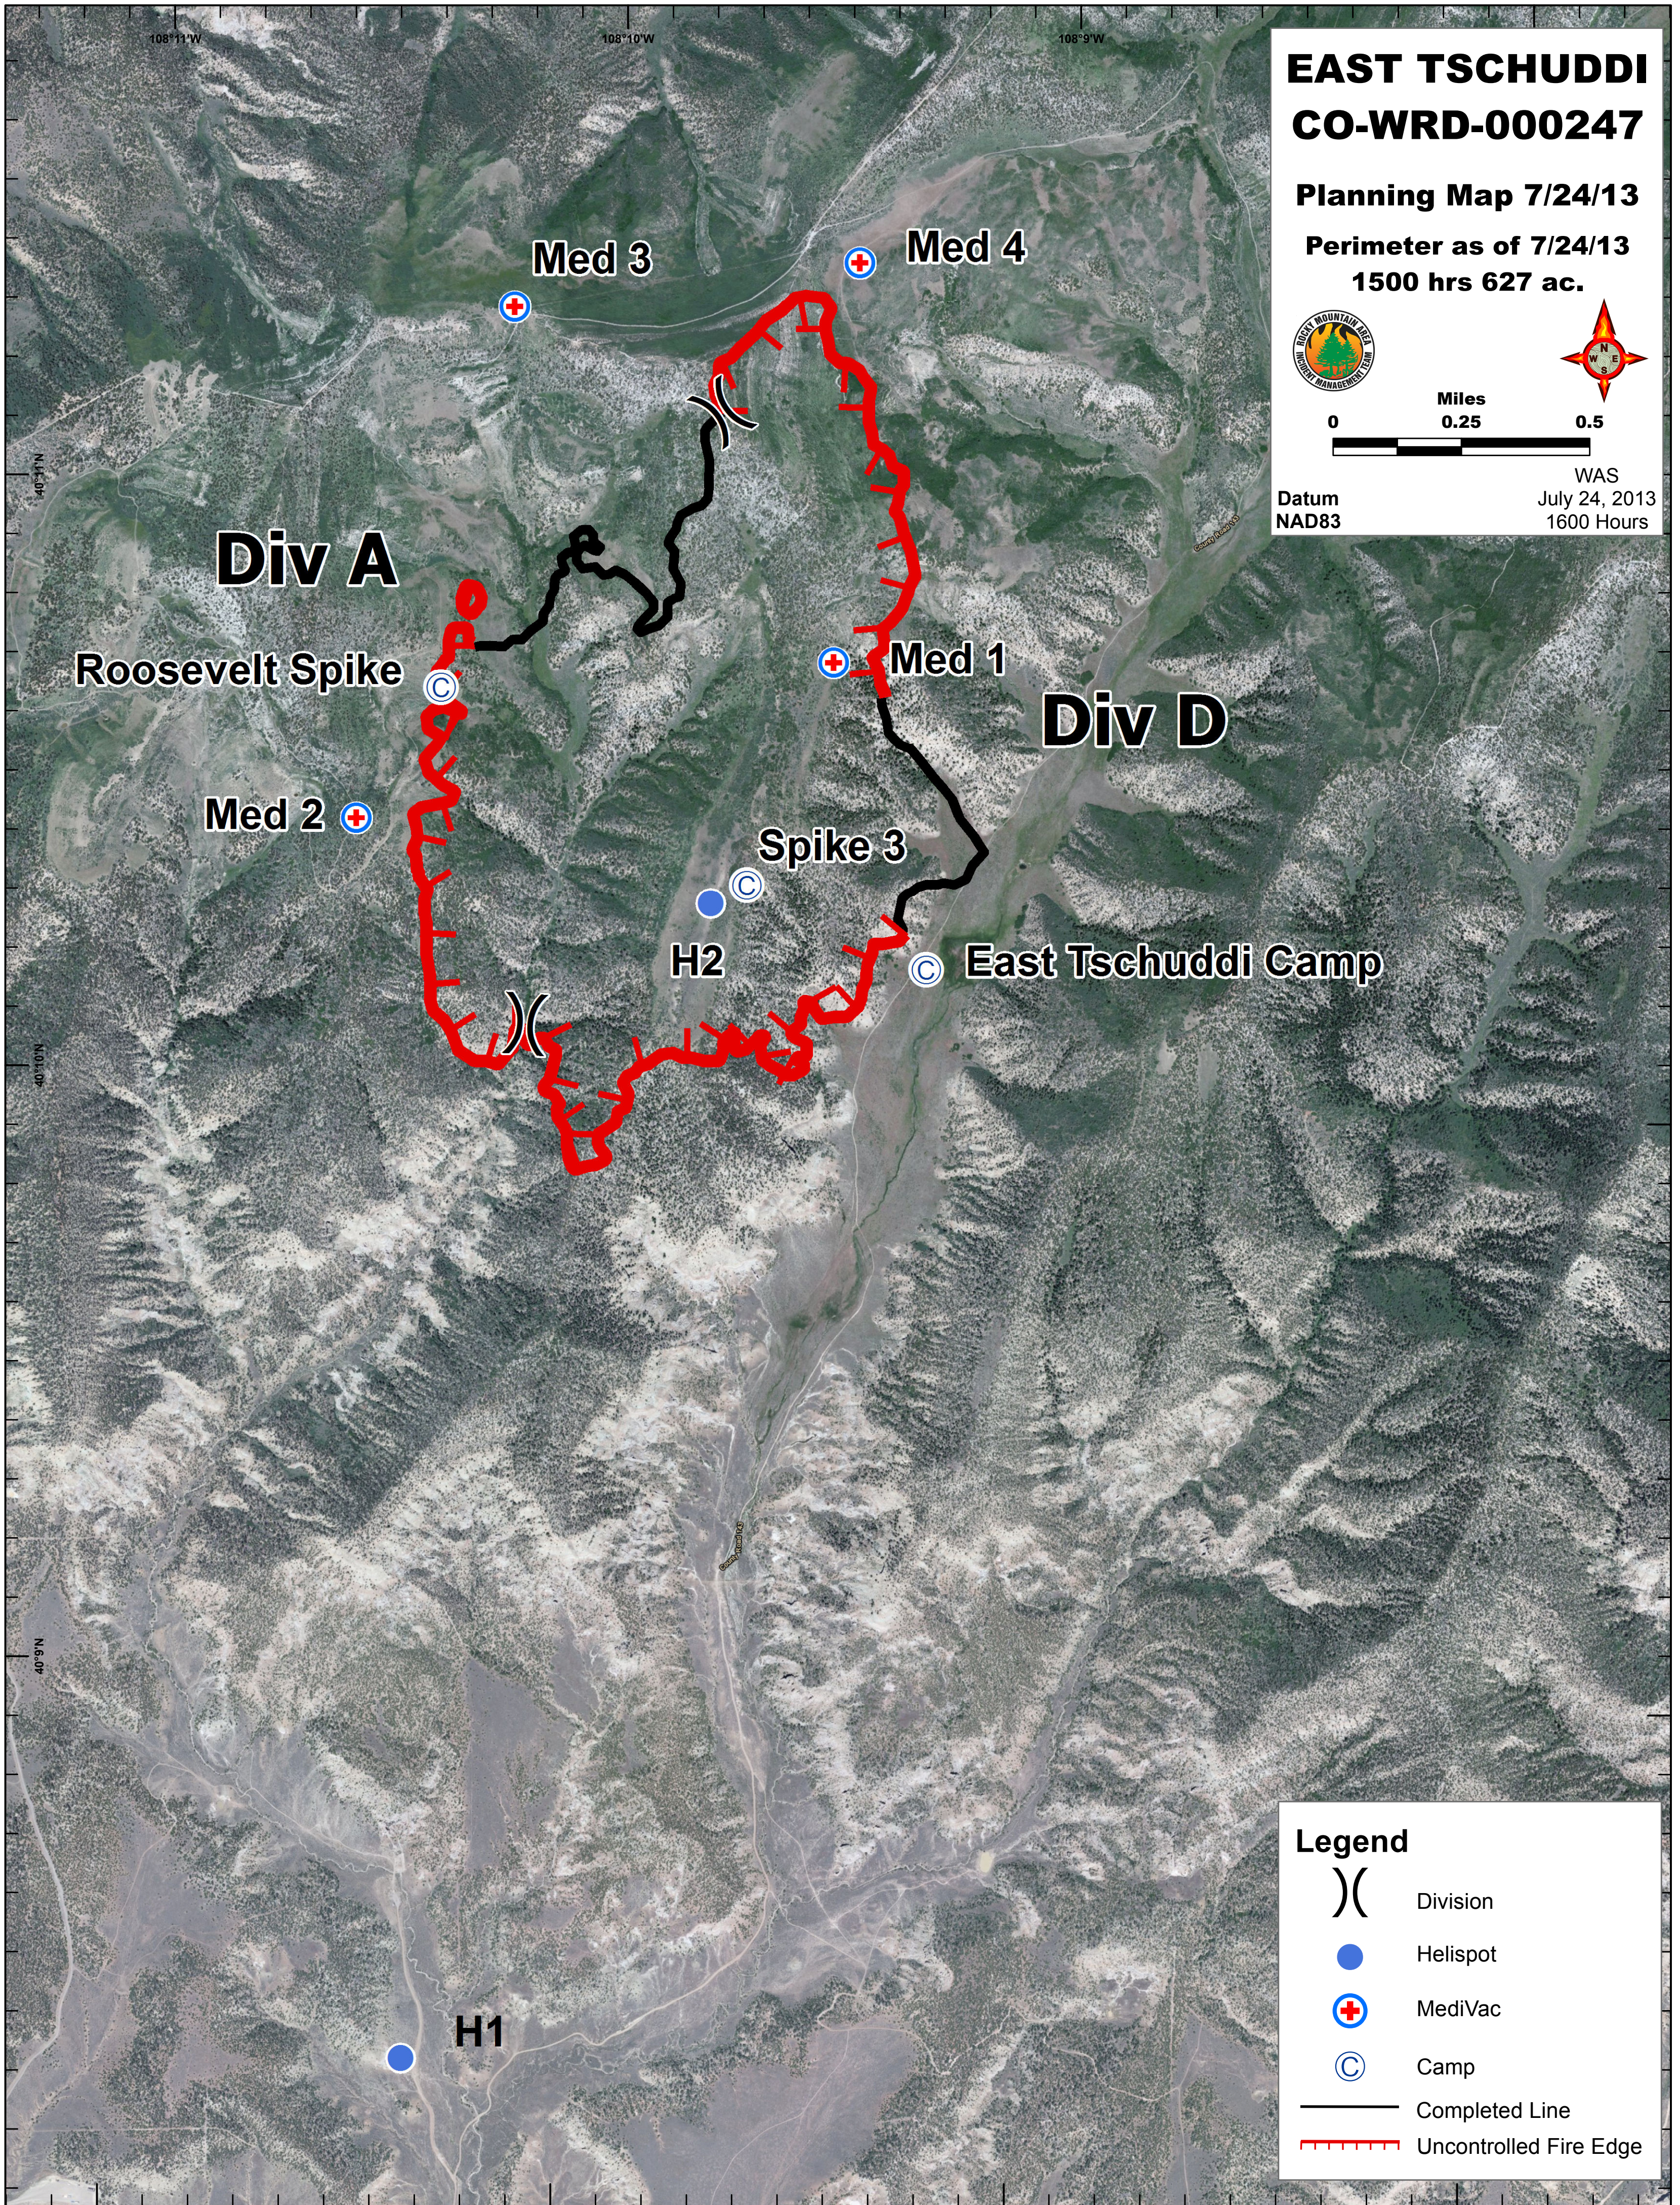

**EAST TSCHUDDI
CO-WRD-000247**

Planning Map 7/24/13

**Perimeter as of 7/24/13
1500 hrs 627 ac.**

Datum
NAD83

WAS
July 24, 2013
1600 Hours

Legend

-  Division
-  Helispot
-  MediVac
-  Camp
-  Completed Line
-  Uncontrolled Fire Edge