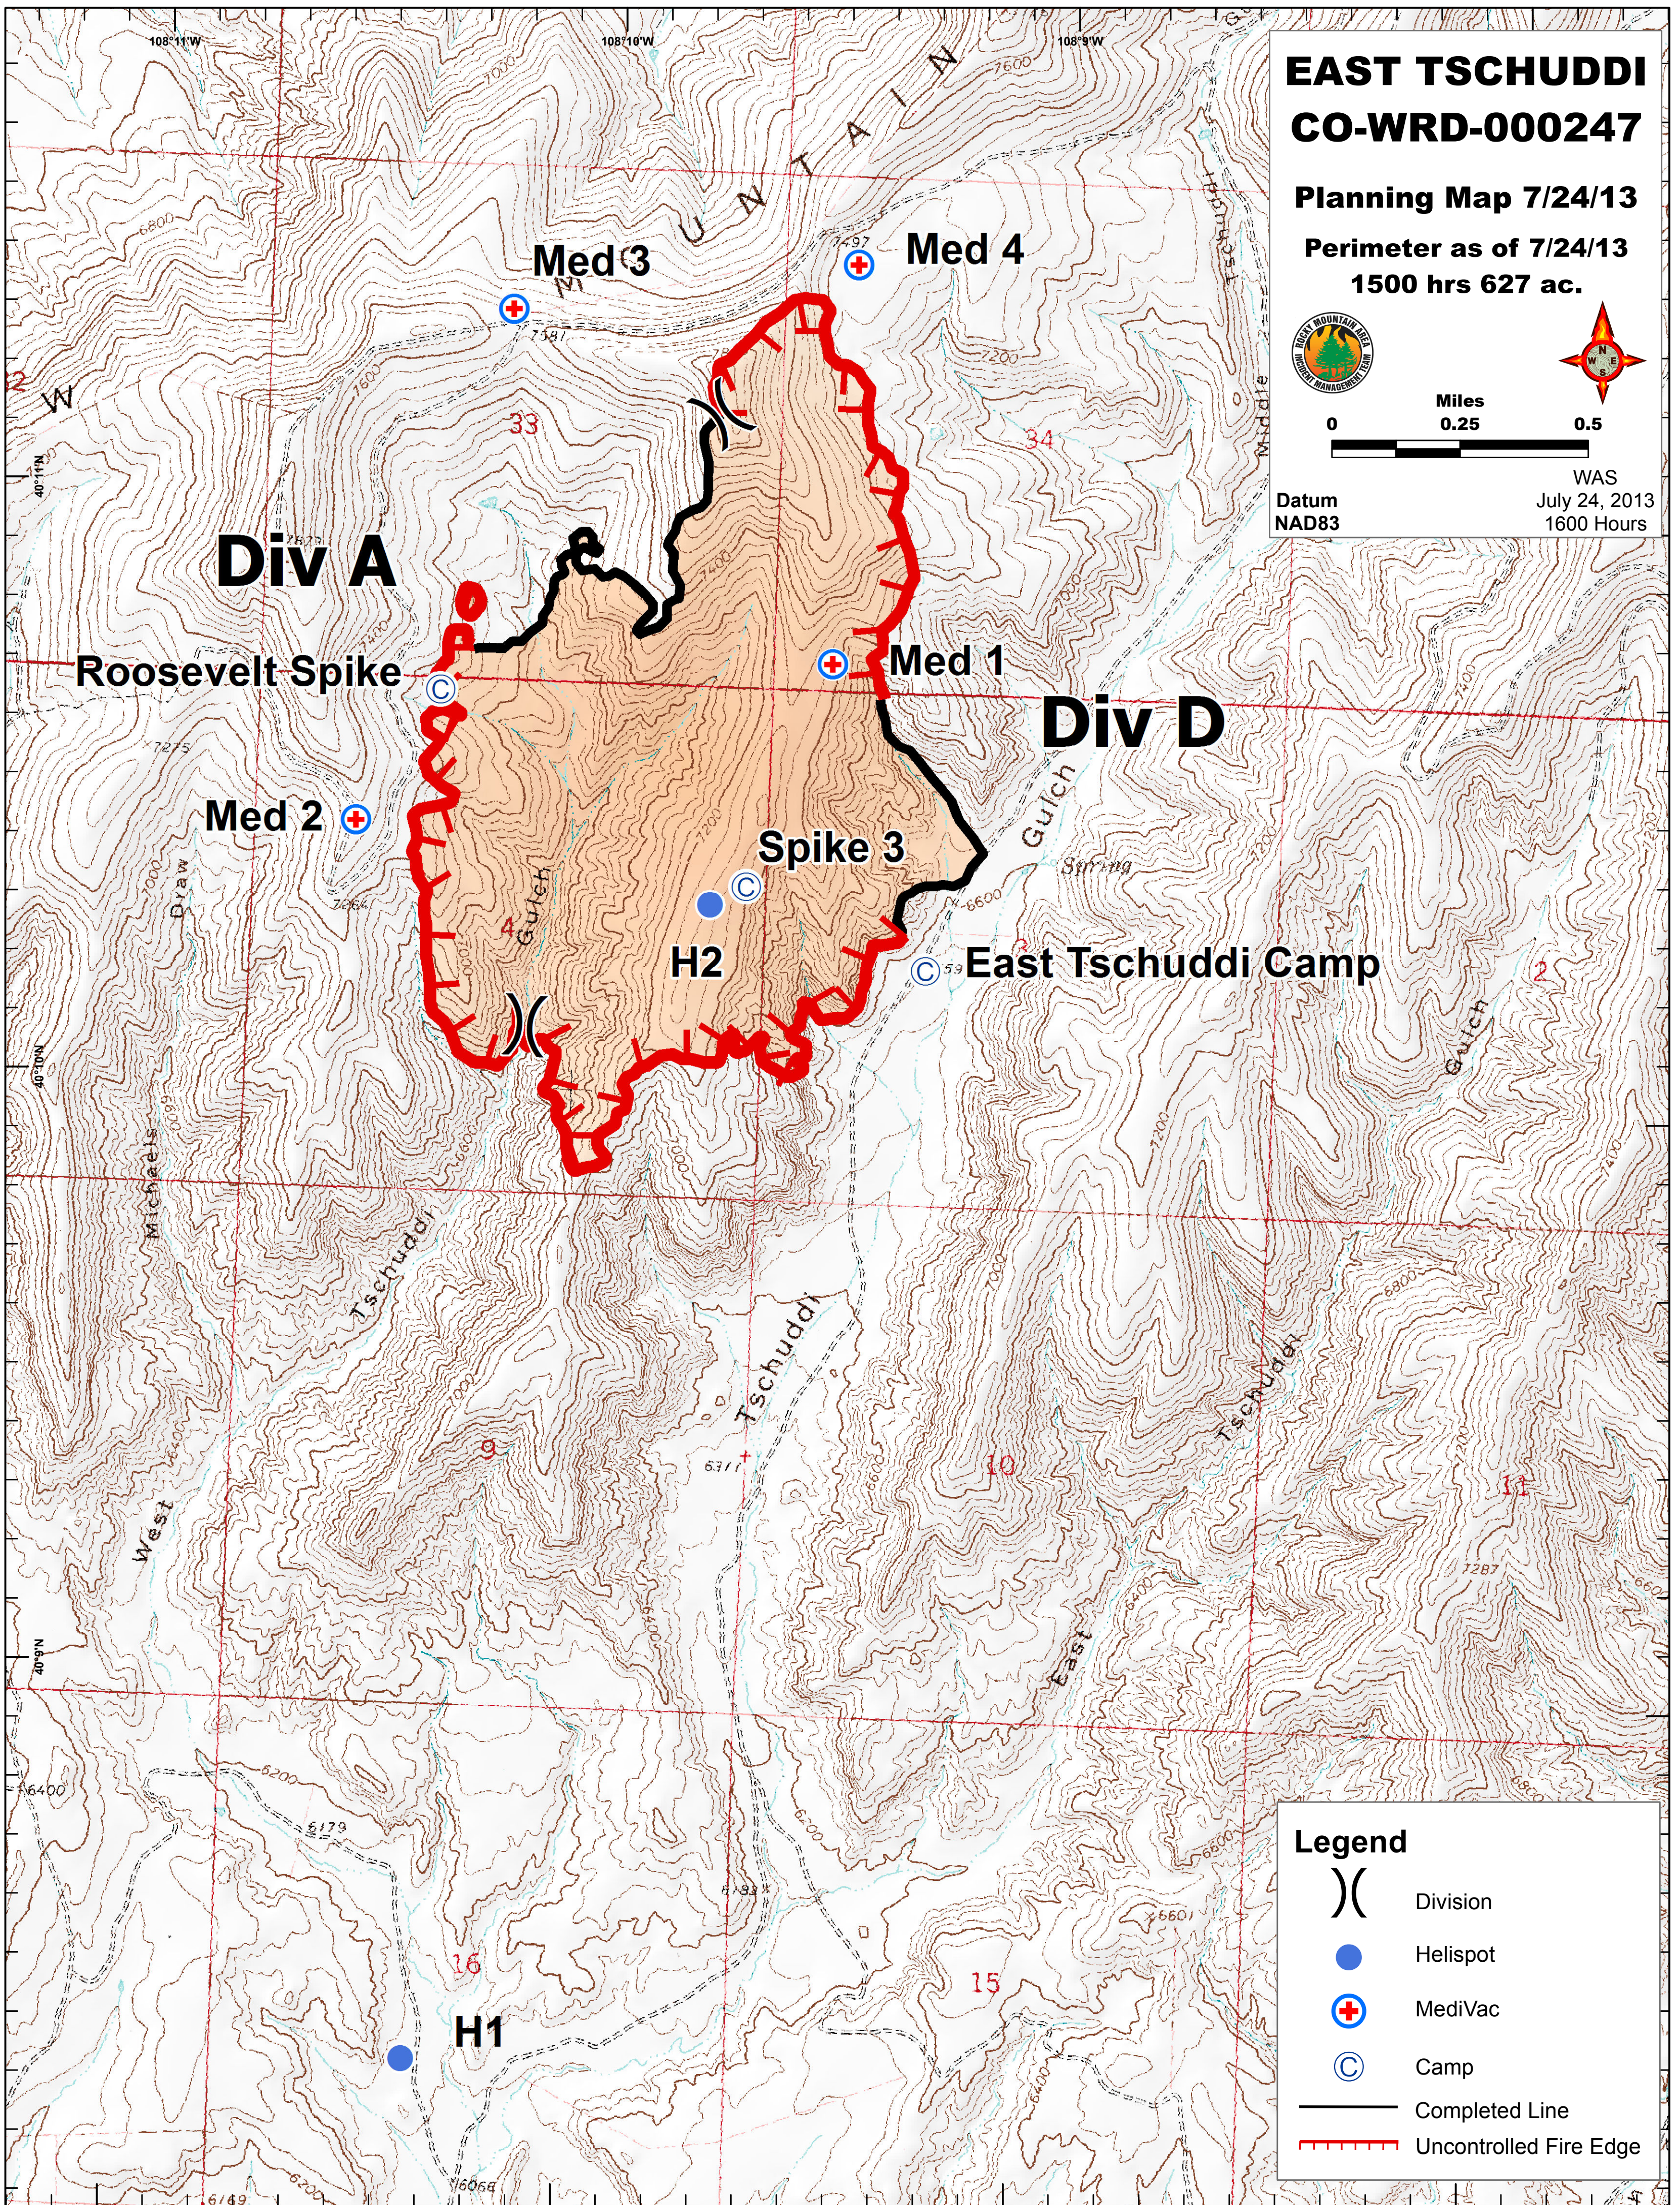

EAST TSCHUDDI CO-WRD-000247

Planning Map 7/24/13
Perimeter as of 7/24/13
1500 hrs 627 ac.

Datum NAD83
WAS July 24, 2013
1600 Hours

Legend

- Division
- Helispot
- MediVac
- Camp
- Completed Line
- Uncontrolled Fire Edge