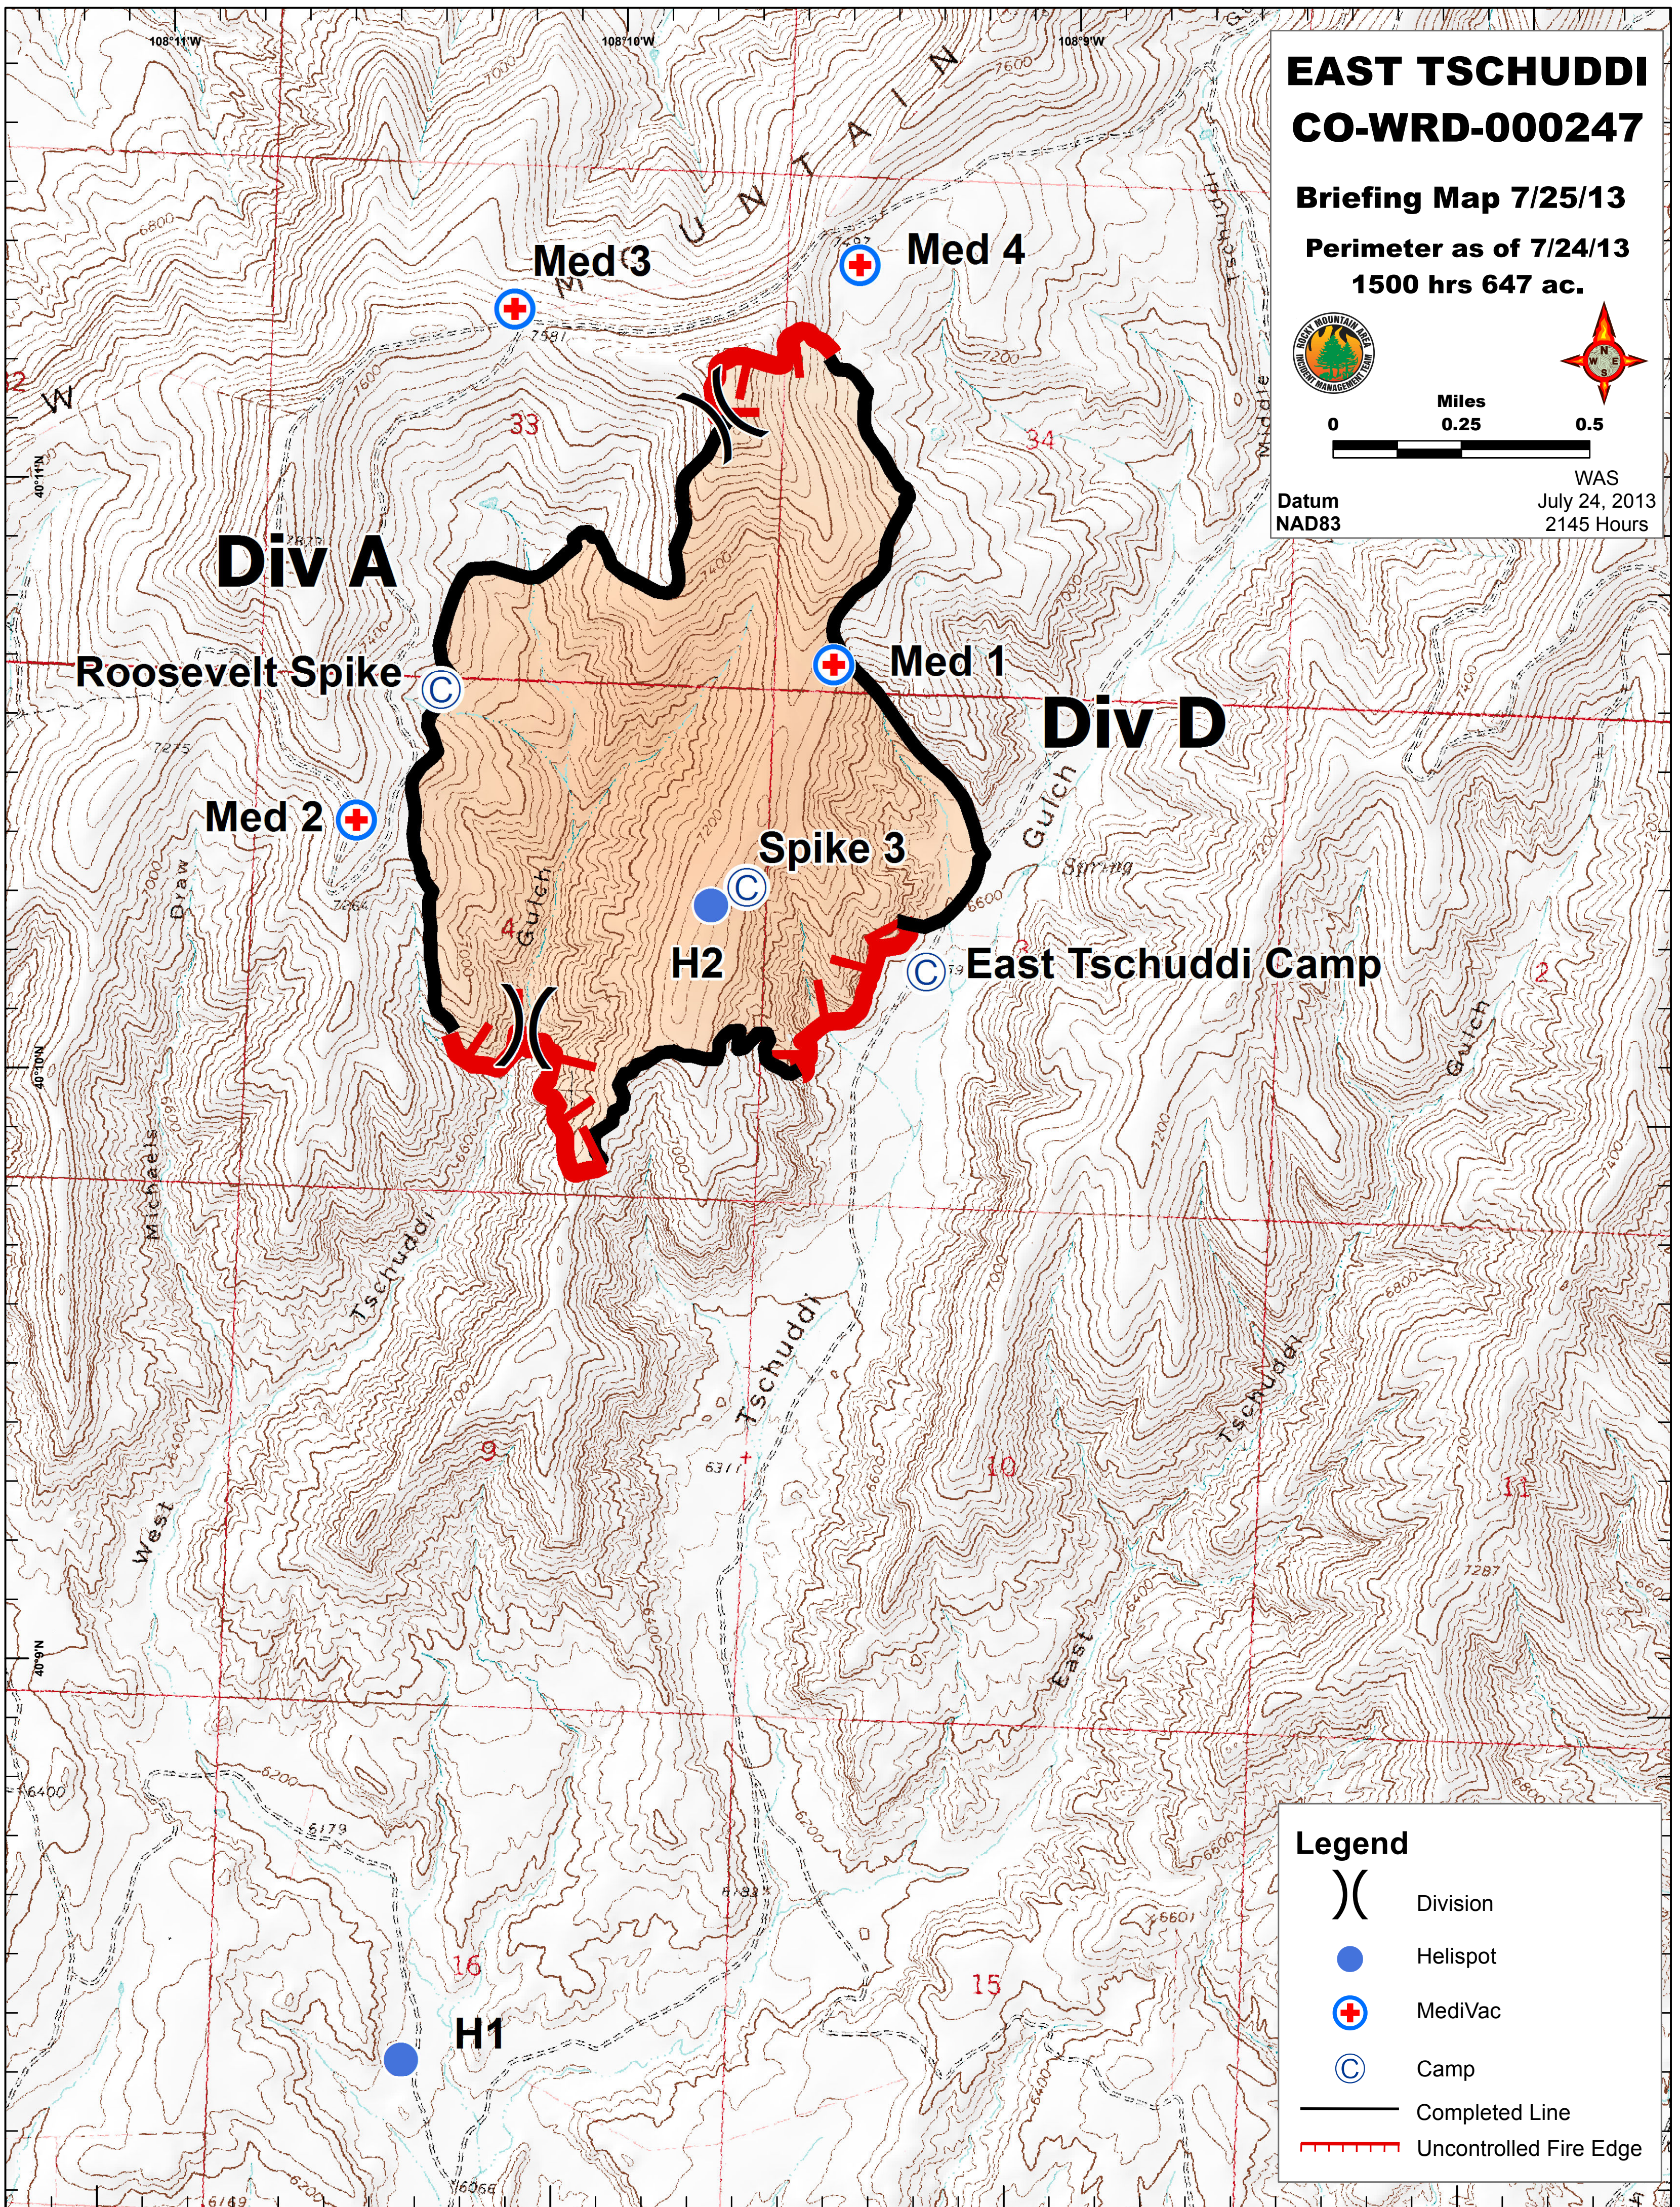

# EAST TSCHUDDI CO-WRD-000247

Briefing Map 7/25/13  
Perimeter as of 7/24/13  
1500 hrs 647 ac.

Datum NAD83  
WAS July 24, 2013  
2145 Hours

## Legend

- Division
- Helispot
- MediVac
- Camp
- Completed Line
- Uncontrolled Fire Edge