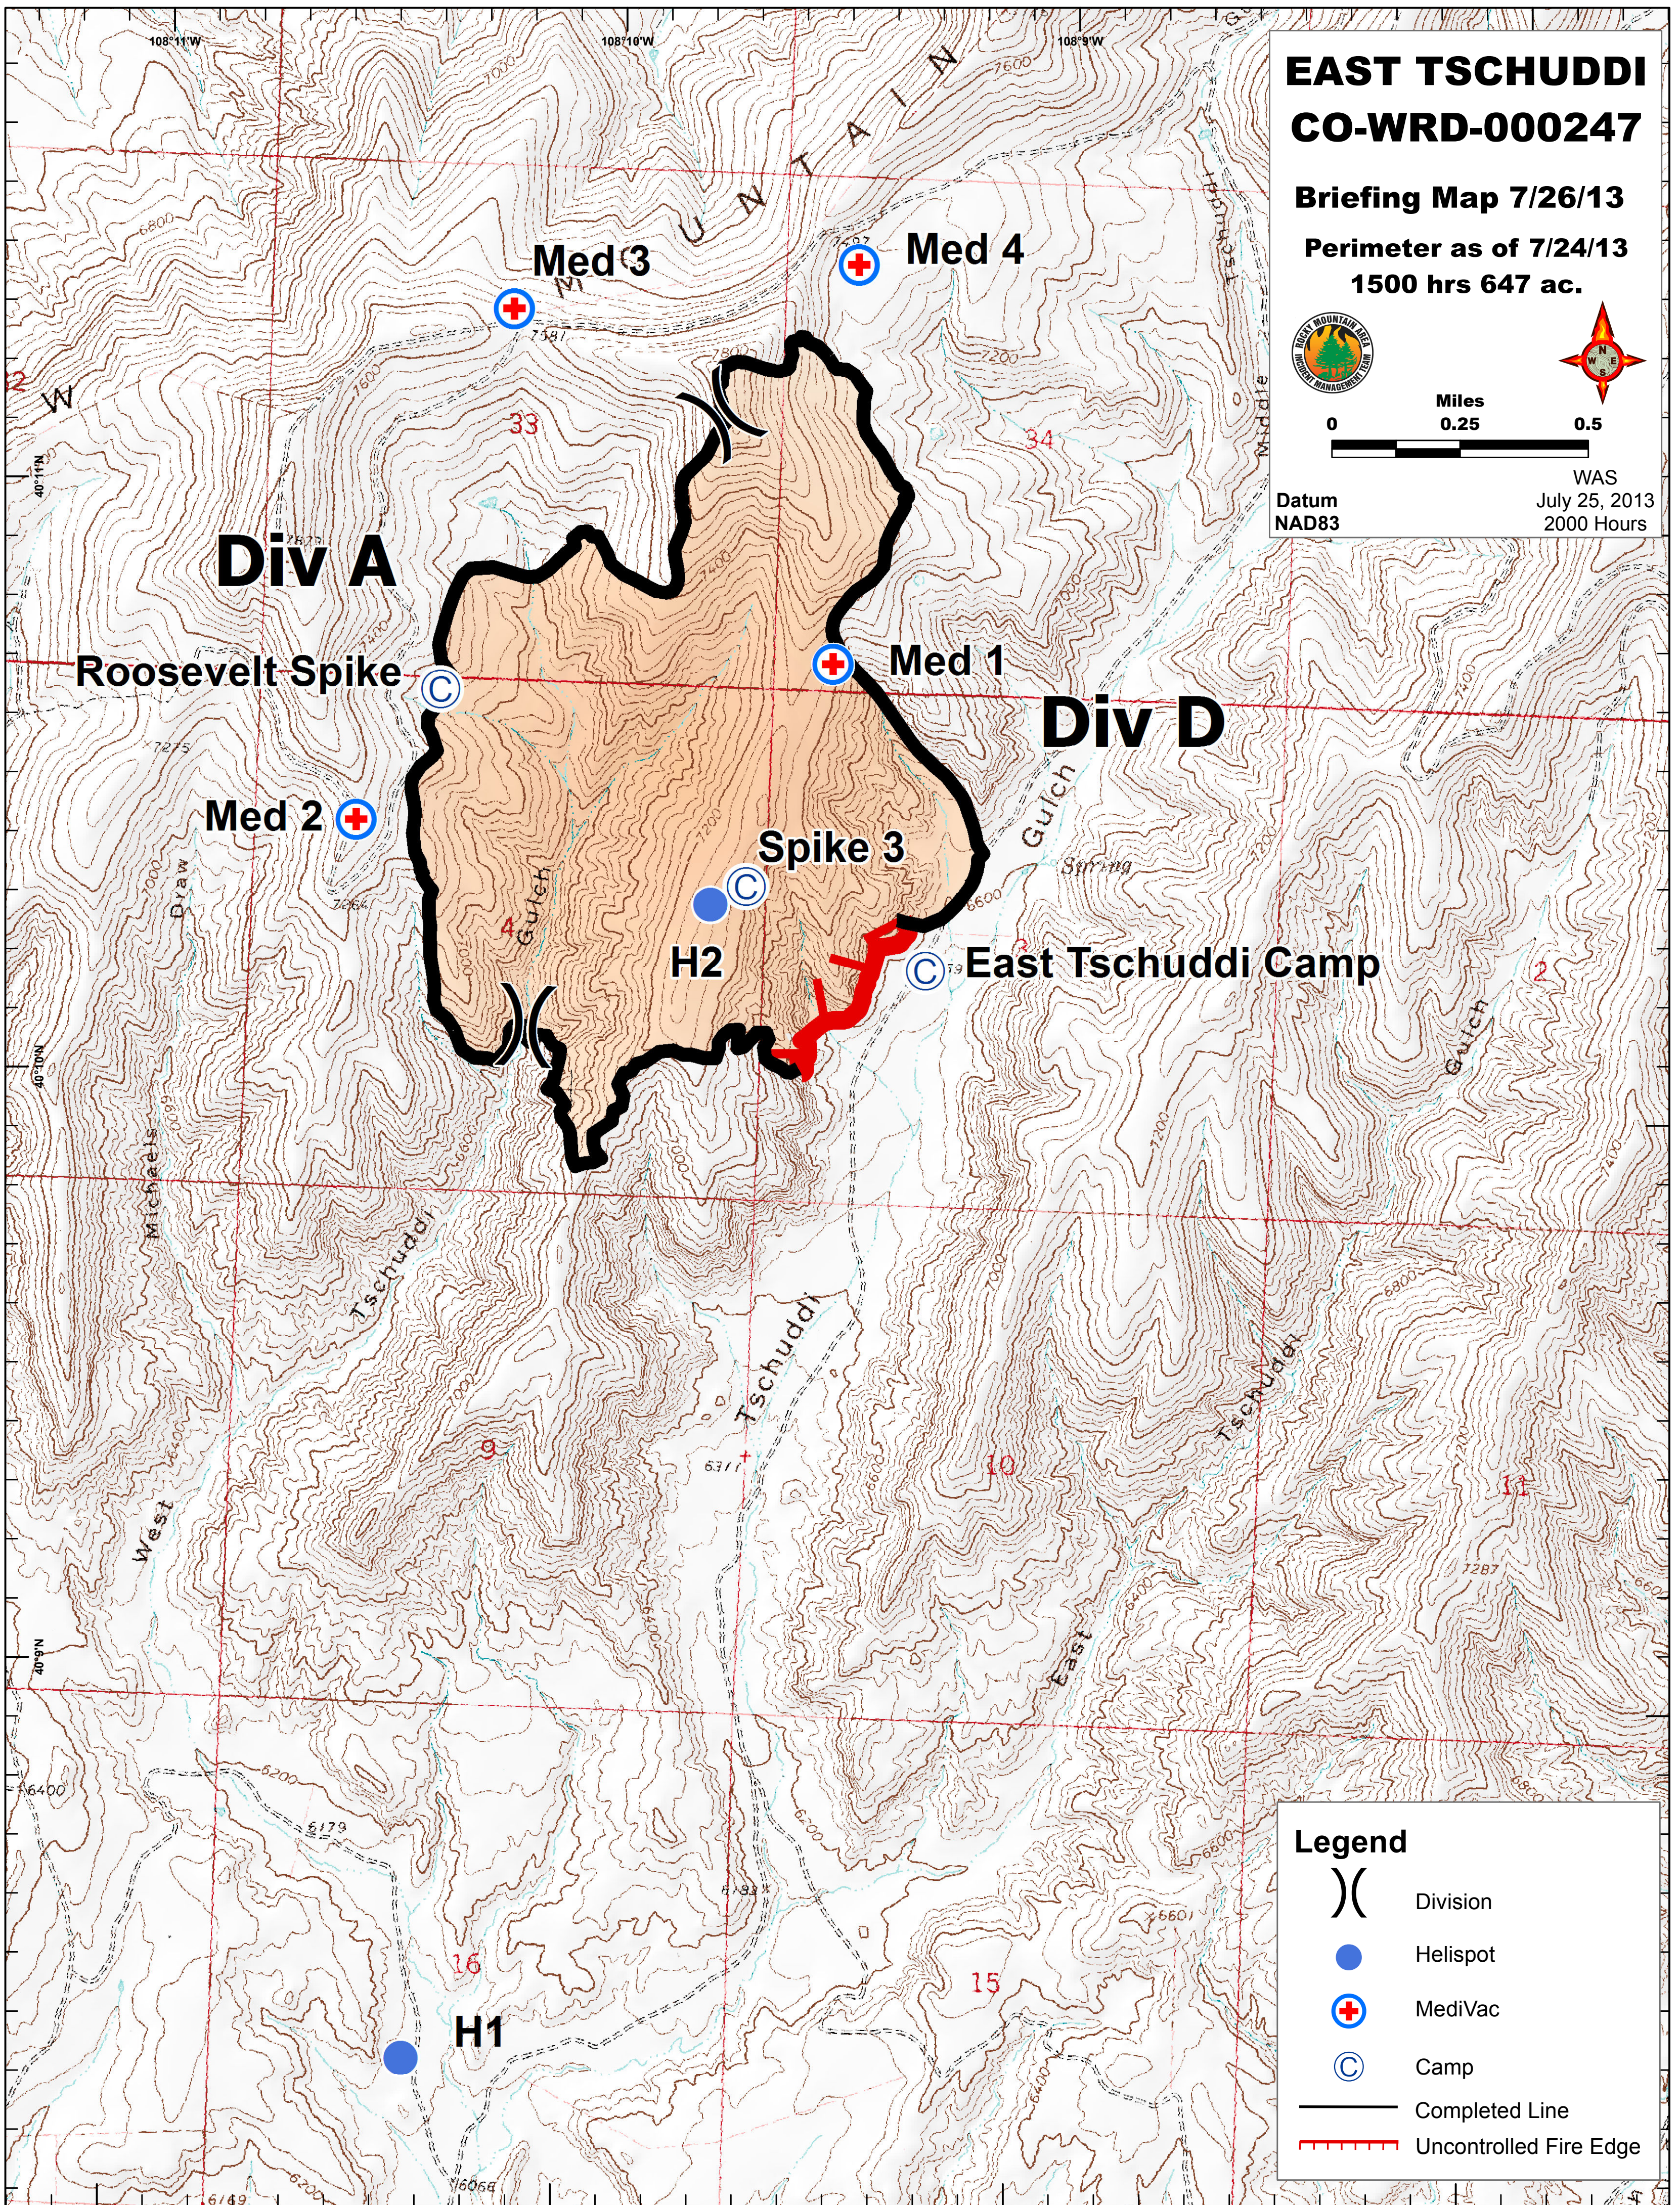

EAST TSCHUDDI CO-WRD-000247

Briefing Map 7/26/13
Perimeter as of 7/24/13
1500 hrs 647 ac.

Datum NAD83
WAS July 25, 2013
2000 Hours

Legend

- Division
- Helispot
- MediVac
- Camp
- Completed Line
- Uncontrolled Fire Edge