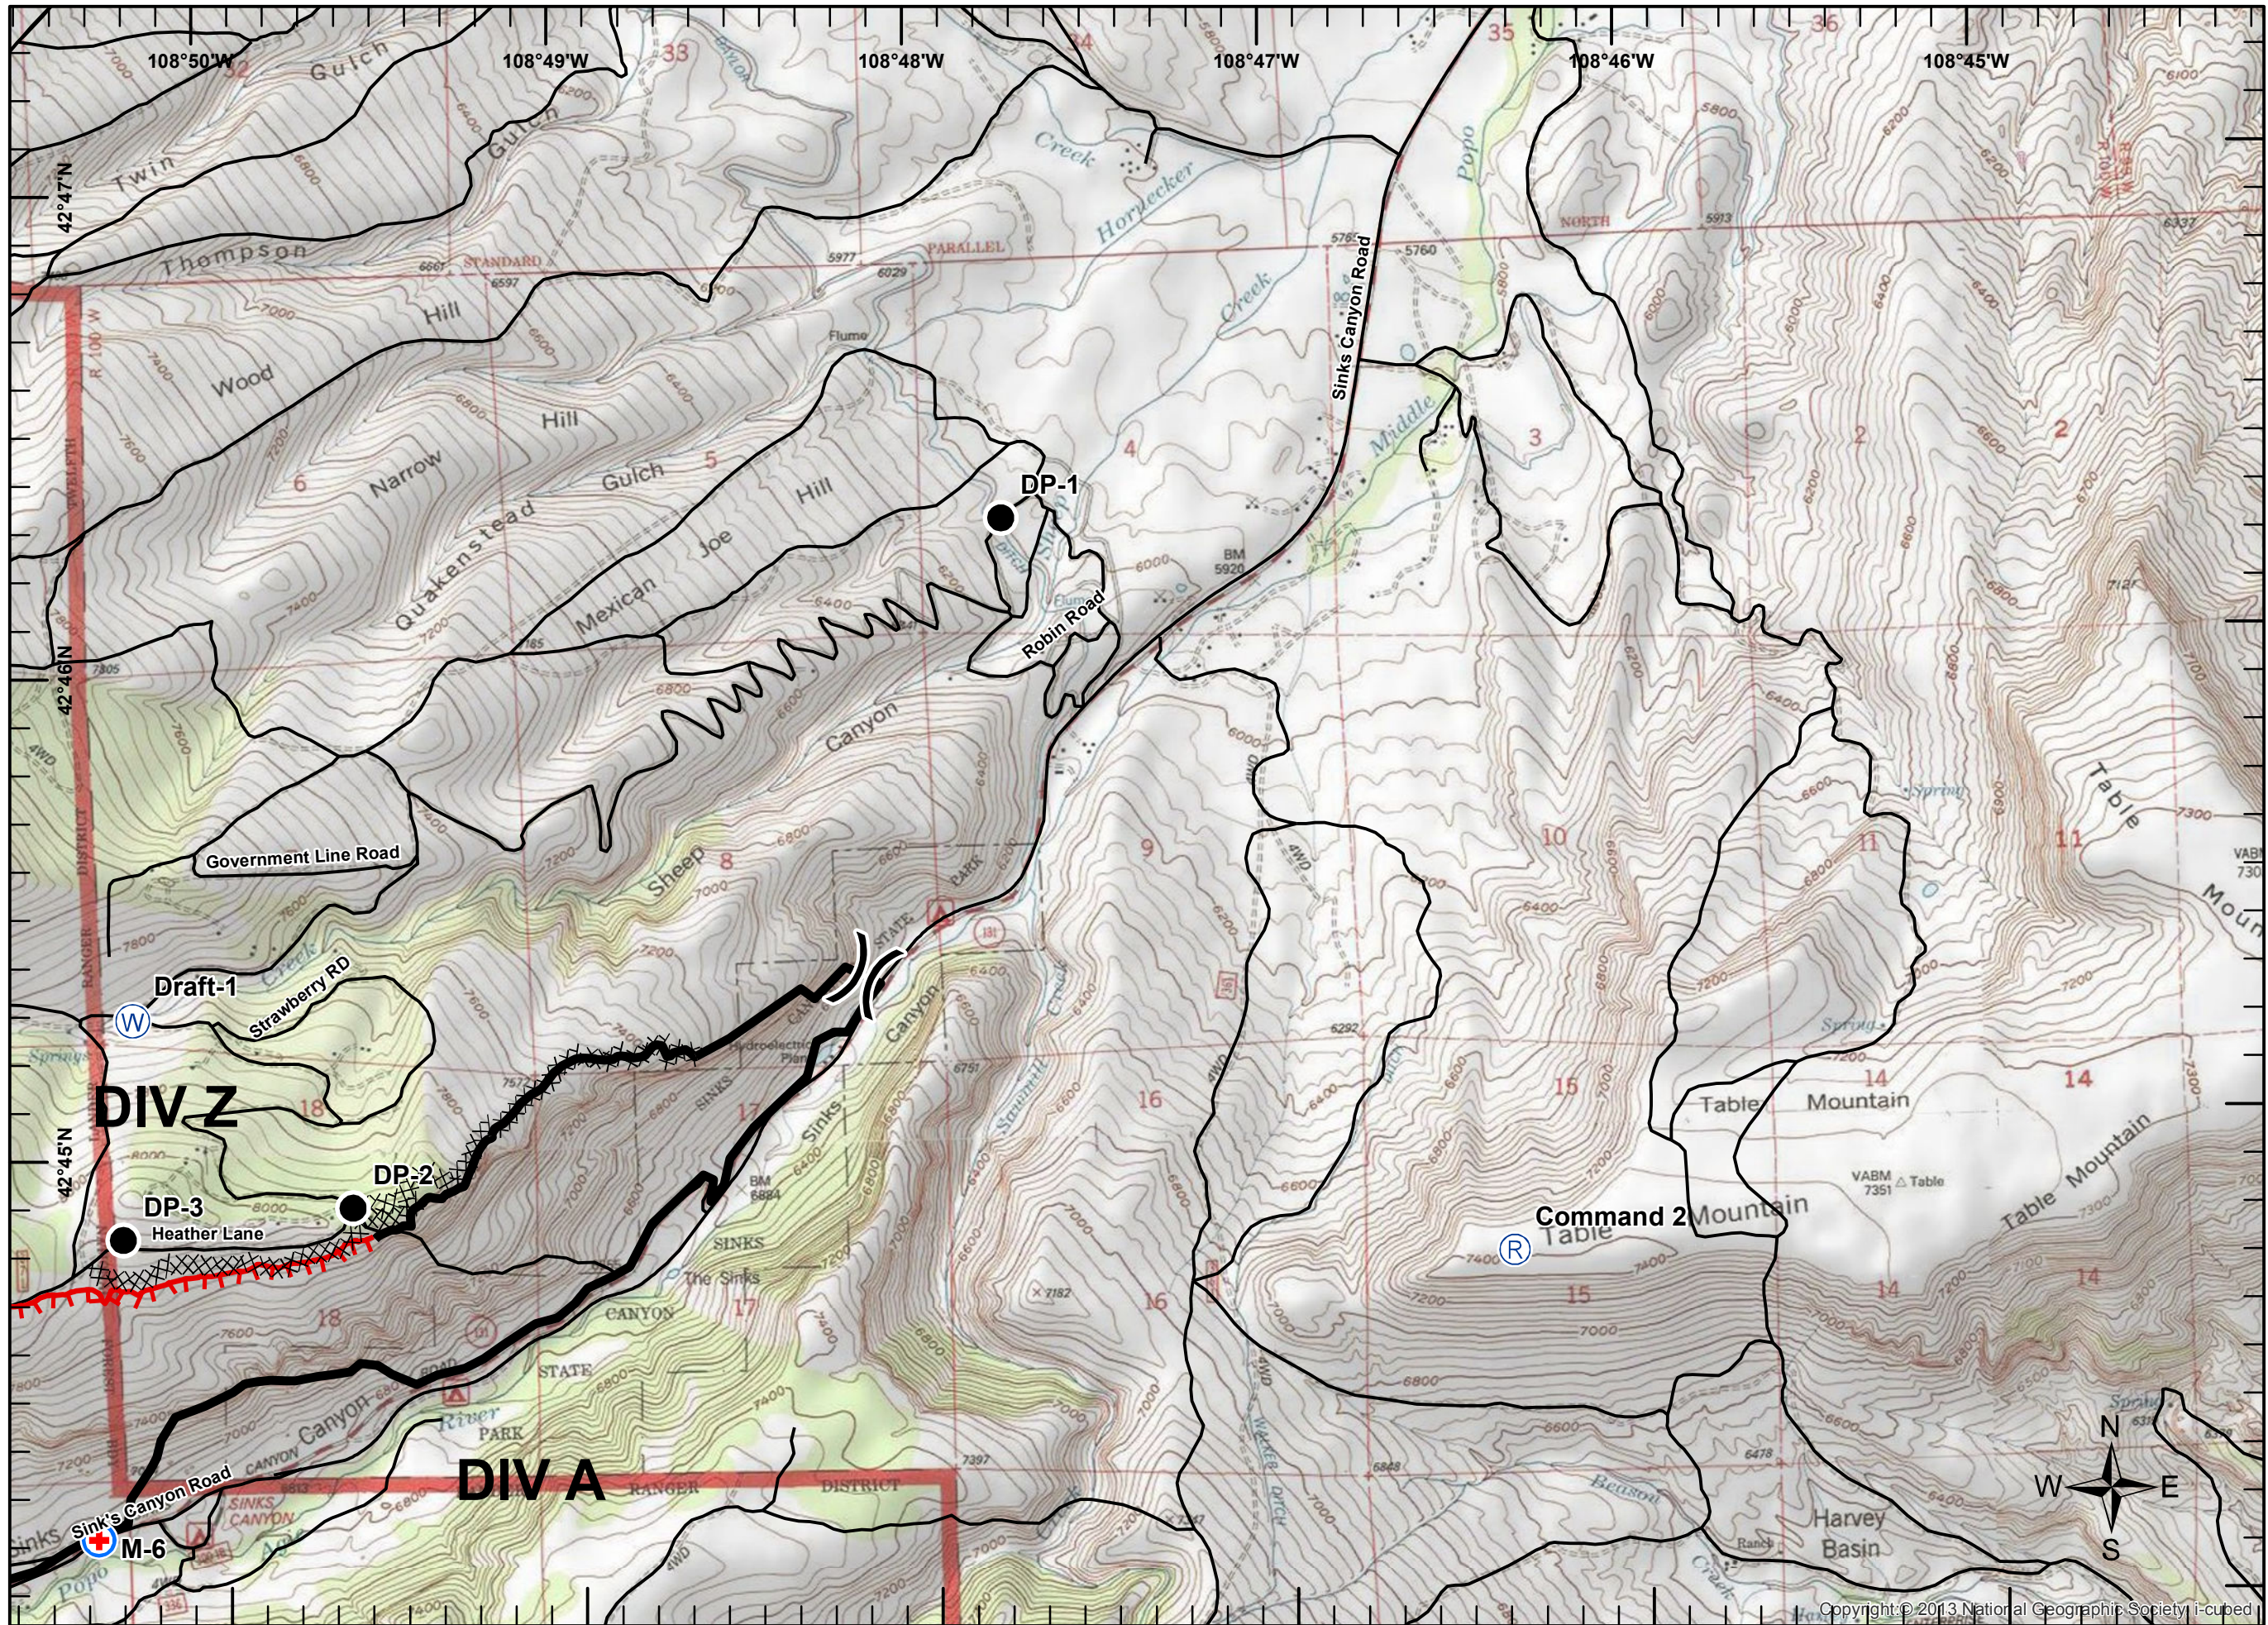

**Fairfield Fire**  
**WY-SHF-000259**  
**07-25-2013**  
**Day Shift**  
**NAD 1983**

- Division
- Drop Point
- Helispot
- MediVac Site
- Repeater
- Water Source
- FireLine**
- Uncontrolled Fire Edge
- Completed Dozer Line
- Completed Line
- Roads and Trails

Map Created By:  
 G. Torres  
 D. Hammond  
 7/24/2013  
 10:45:22 PM

**Fairfield Fire**  
**WY-SHF-000259**  
**07-25-2013**  
**Day Shift**  
**NAD 1983**

- Division
- Drop Point
- Helispot
- MediVac Site
- Repeater
- Water Source
- FireLine**
- Uncontrolled Fire Edge
- Completed Dozer Line
- Completed Line
- Roads and Trails

Map Created By:  
 G. Torres  
 D. Hammond  
 7/24/2013  
 10:45:26 PM

**Fairfield Fire**  
**WY-SHF-000259**  
**07-25-2013**  
**Day Shift**  
**NAD 1983**

- Division
- Drop Point
- Helispot
- MediVac Site
- Repeater
- Water Source
- FireLine**
- Uncontrolled Fire Edge
- Completed Dozer Line
- Completed Line
- Roads and Trails

Map Created By:  
 G. Torres  
 D. Hammond  
 7/24/2013  
 10:45:30 PM