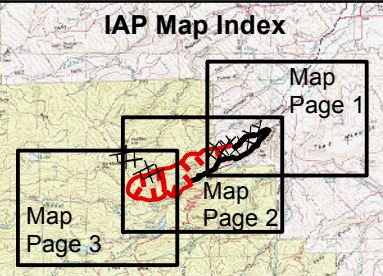

**Fairfield Fire**  
**WY-SHF-000259**  
**07-25-2013**  
**Day Shift**  
**NAD 1983**

- Division
- Drop Point
- Helispot
- MediVac Site
- Repeater
- Water Source
- FireLine**
- Uncontrolled Fire Edge
- Completed Dozer Line
- Completed Line
- Roads and Trails

Map Created By:  
 G. Torres  
 D. Hammond  
 7/24/2013  
 10:45:22 PM

**Fairfield Fire**  
**WY-SHF-000259**  
**07-25-2013**  
**Day Shift**  
**NAD 1983**

- Division
- Drop Point
- Helispot
- MediVac Site
- Repeater
- Water Source
- FireLine**
- Uncontrolled Fire Edge
- Completed Dozer Line
- Completed Line
- Roads and Trails

Map Created By:  
 G. Torres  
 D. Hammond  
 7/24/2013  
 10:45:26 PM

**Fairfield Fire**  
**WY-SHF-000259**  
**07-25-2013**  
**Day Shift**  
**NAD 1983**

- Division
- Drop Point
- Helispot
- MediVac Site
- Repeater
- Water Source
- FireLine**
- Uncontrolled Fire Edge
- Completed Dozer Line
- Completed Line
- Roads and Trails