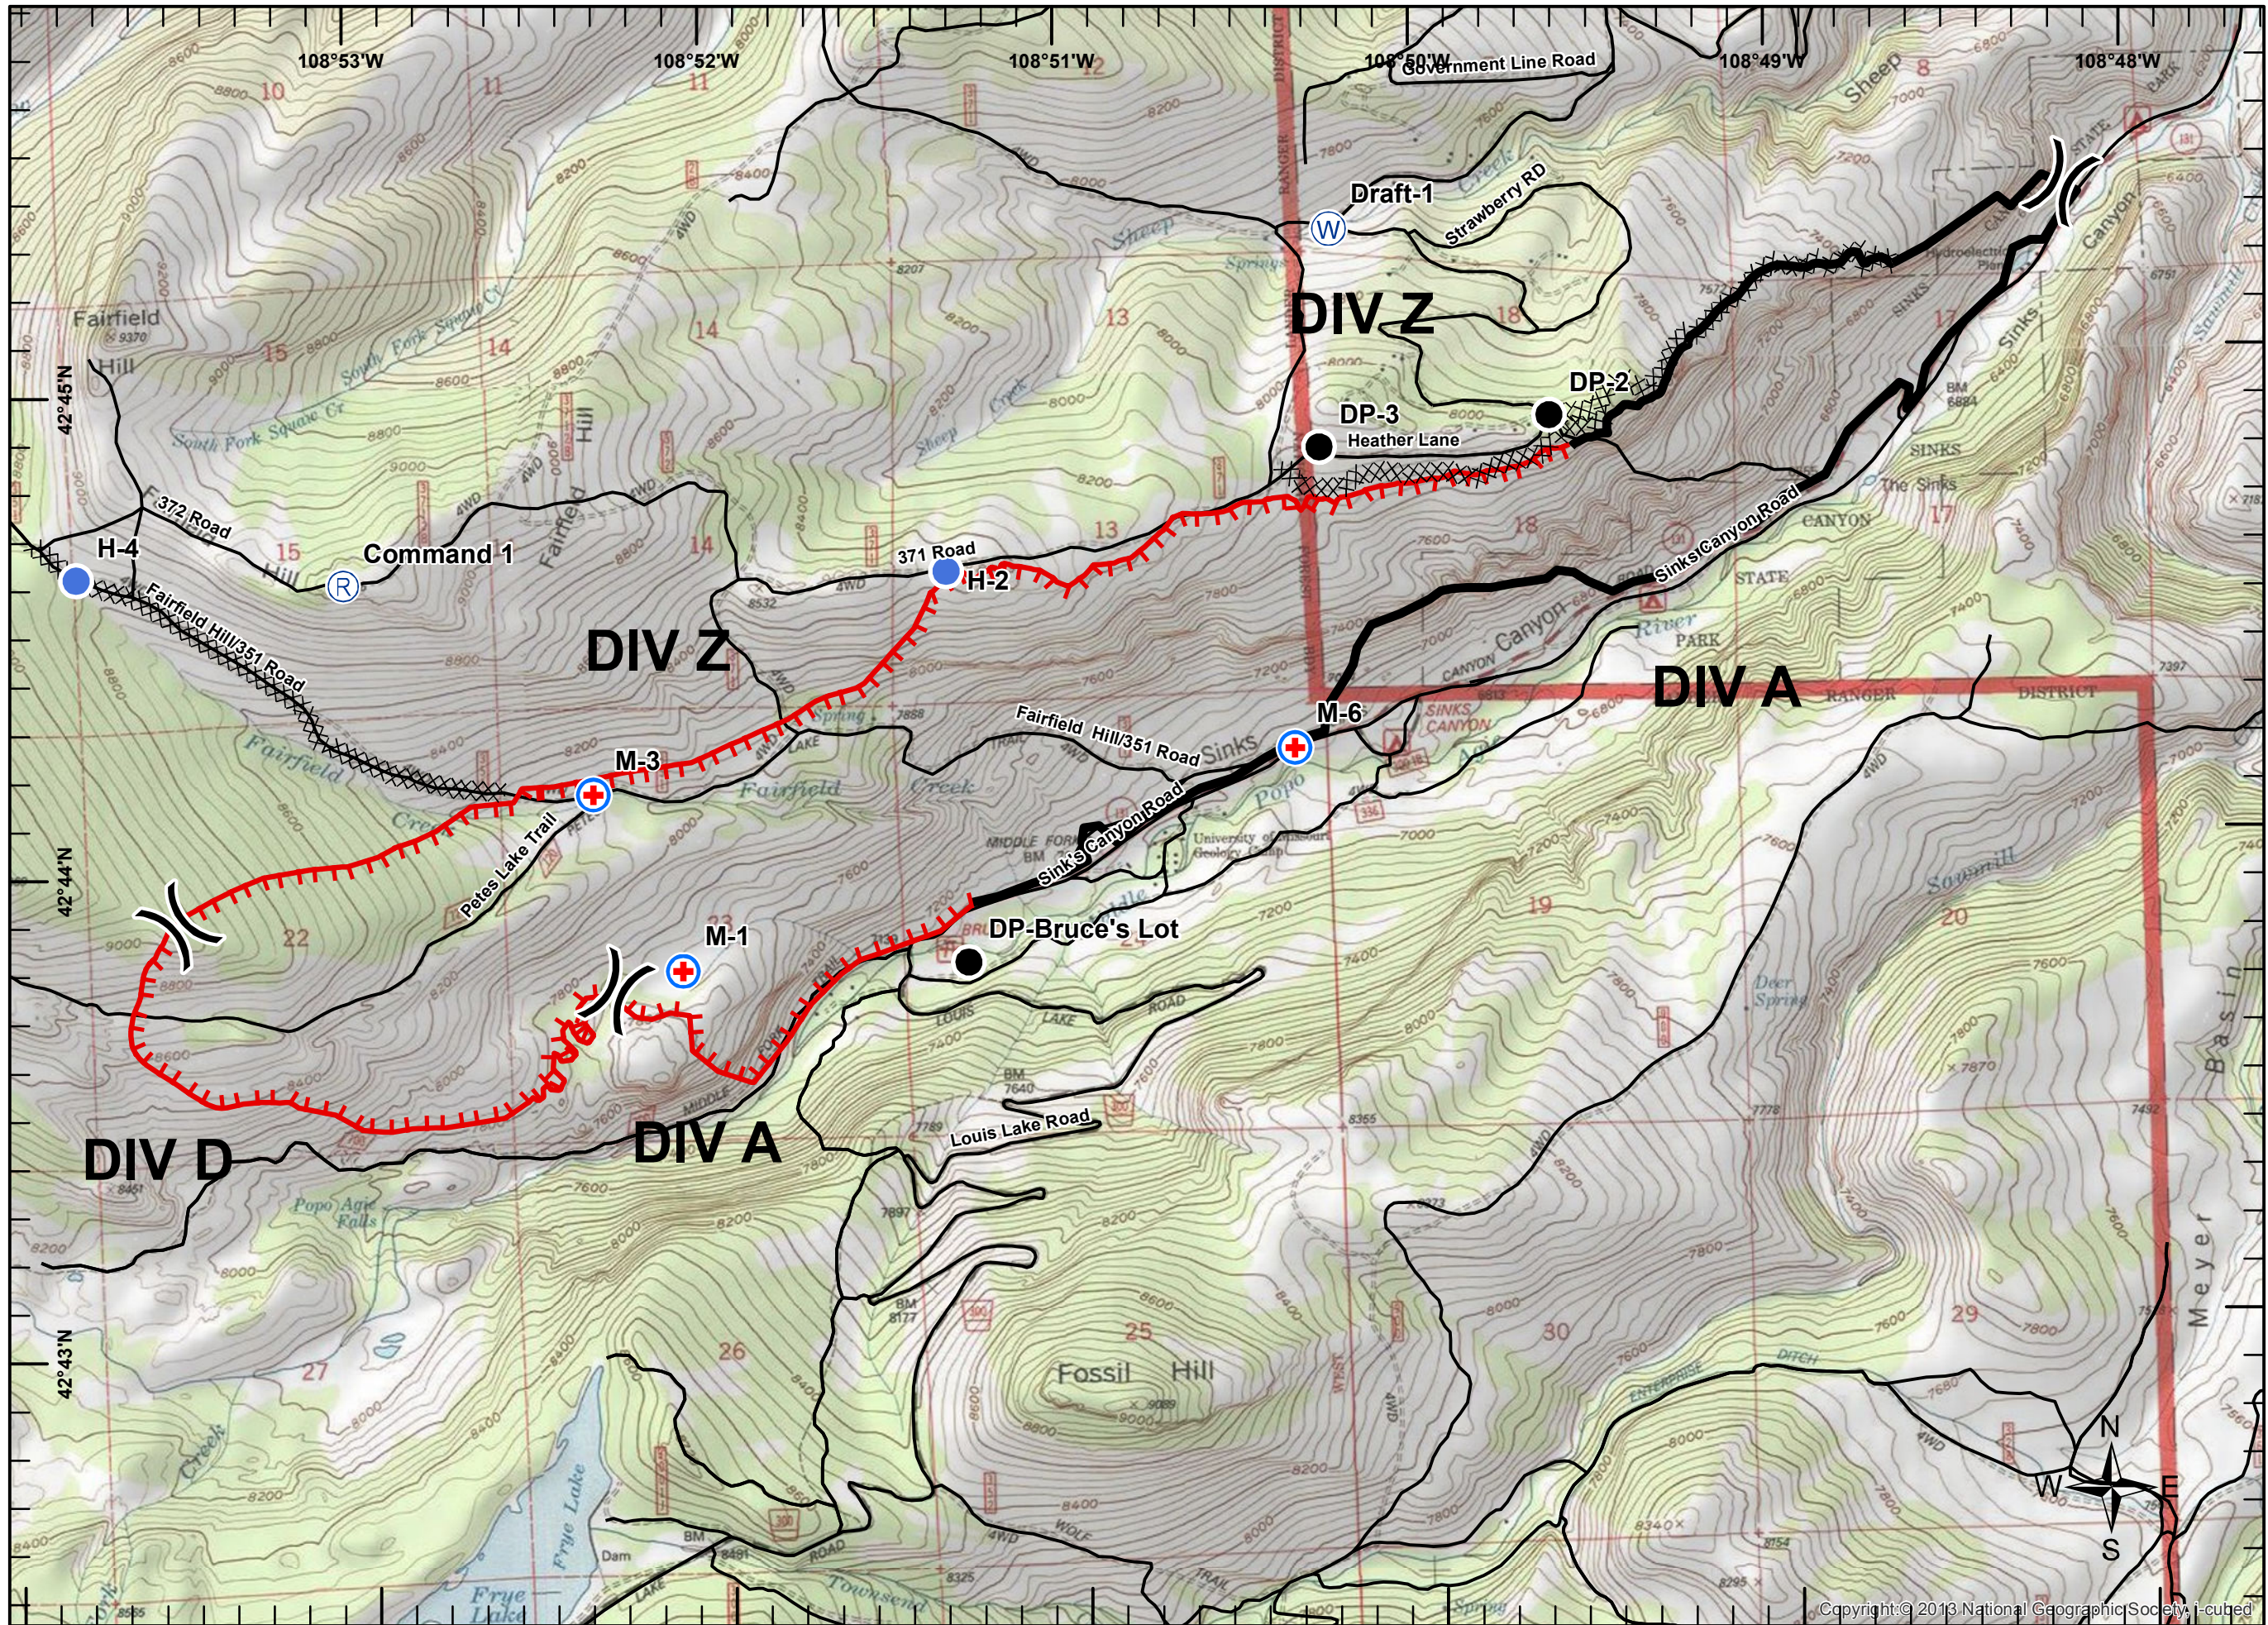

**Fairfield Fire**  
**WY-SHF-000259**  
**07-25-2013**  
**Day Shift**  
**NAD 1983**

- Division
- Drop Point
- Helispot
- MediVac Site
- Repeater
- Water Source
- FireLine**
- Uncontrolled Fire Edge
- Completed Dozer Line
- Completed Line
- Roads and Trails

Map Created By:  
 G. Torres  
 D. Hammond  
 7/24/2013  
 10:45:22 PM

**Fairfield Fire**  
**WY-SHF-000259**  
**07-25-2013**  
**Day Shift**  
**NAD 1983**

- Division
- Drop Point
- Helispot
- MediVac Site
- Repeater
- Water Source
- FireLine**
- Uncontrolled Fire Edge
- Completed Dozer Line
- Completed Line
- Roads and Trails

Map Created By:  
 G. Torres  
 D. Hammond  
 7/24/2013  
 10:45:26 PM

**Fairfield Fire**  
**WY-SHF-000259**  
**07-25-2013**  
**Day Shift**  
**NAD 1983**

- Division
- Drop Point
- Helispot
- MediVac Site
- Repeater
- Water Source
- FireLine**
- Uncontrolled Fire Edge
- Completed Dozer Line
- Completed Line
- Roads and Trails

Map Created By:  
 G. Torres  
 D. Hammond  
 7/24/2013  
 10:45:30 PM