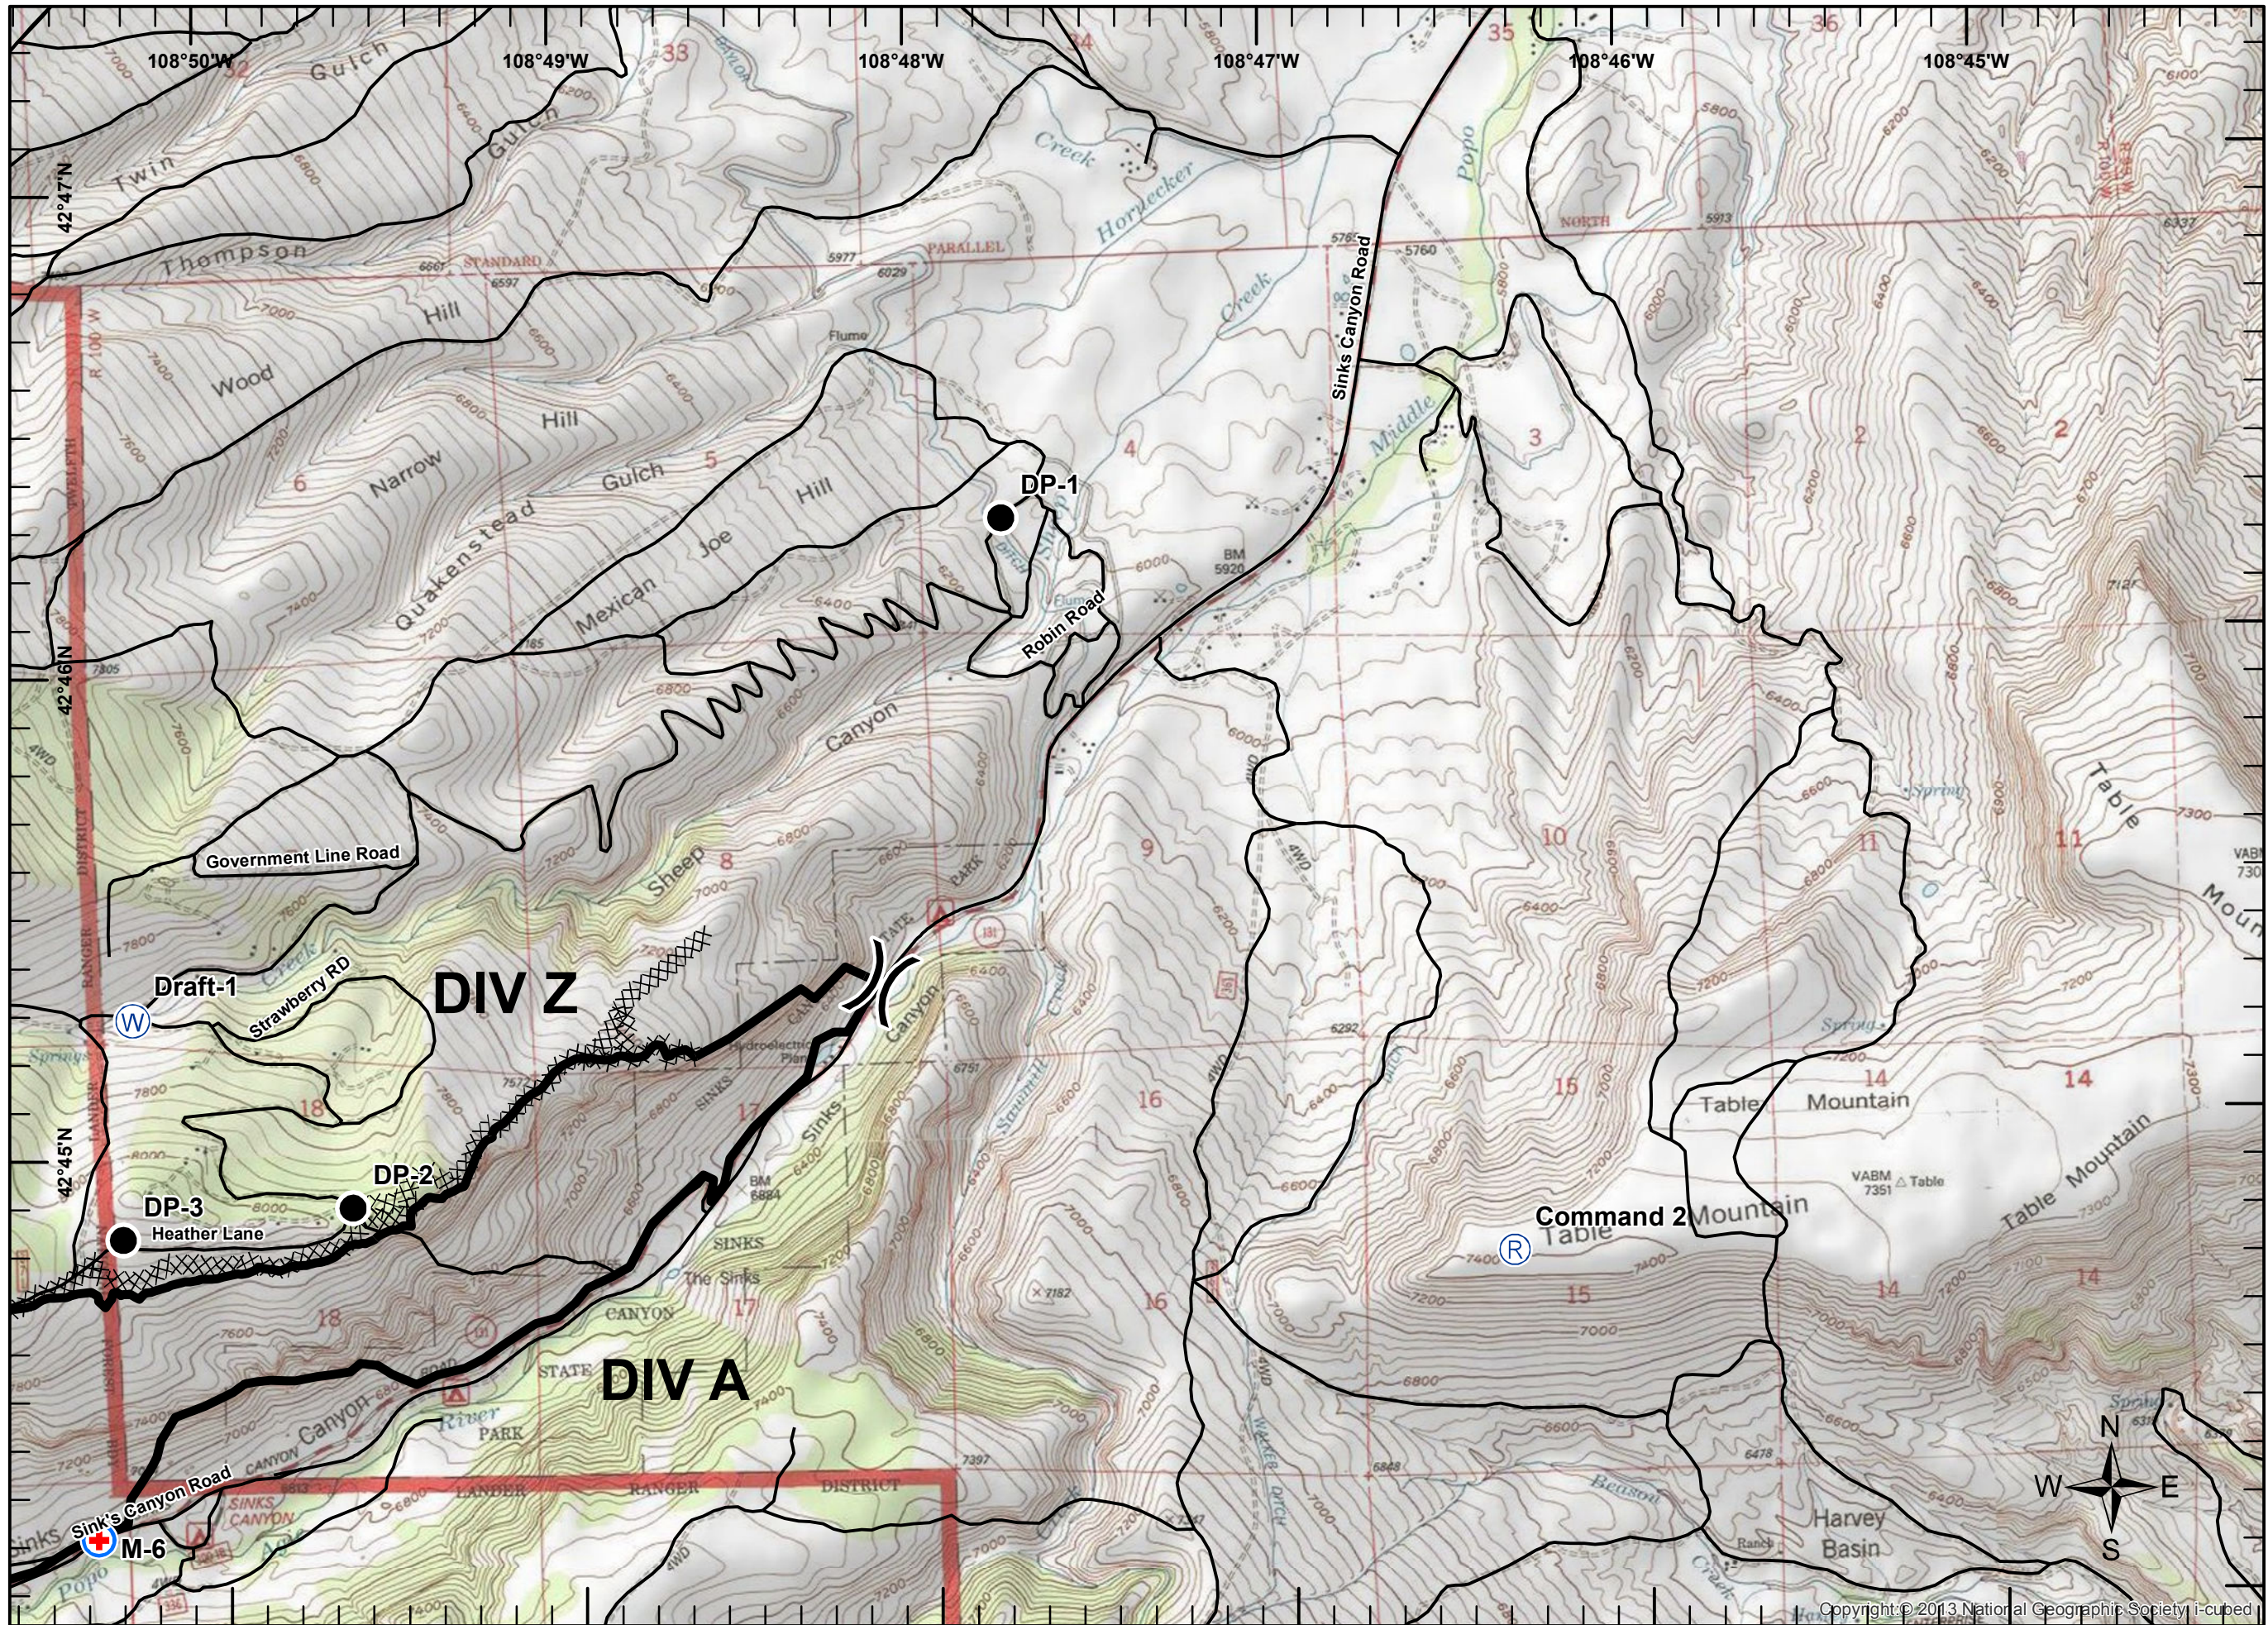

Fairfield Fire
WY-SHF-000259
07-26-2013
Day Shift
NAD 1983

- Division
- Drop Point
- Fire Origin
- Helispot
- MediVac Site
- Repeater
- Water Source
- FireLine**
- Uncontrolled Fire Edge
- Completed Dozer Line
- Completed Line
- Roads and Trails

Page 1 of 3

Map Created By:
 G. Torres
 D. Hammond
 7/25/2013
 10:47:28 PM

Fairfield Fire
WY-SHF-000259
07-26-2013
Day Shift
NAD 1983

- Division
- Drop Point
- Fire Origin
- Helispot
- MediVac Site
- Repeater
- Water Source
- FireLine**
- Uncontrolled Fire Edge
- Completed Dozer Line
- Completed Line
- Roads and Trails

Map Created By:
 G. Torres
 D. Hammond
 7/25/2013
 10:47:32 PM

Fairfield Fire
WY-SHF-000259
07-26-2013
Day Shift
NAD 1983

- Division
- Drop Point
- Fire Origin
- Helispot
- MediVac Site
- Repeater
- Water Source
- FireLine**
- Uncontrolled Fire Edge
- Completed Dozer Line
- Completed Line
- Roads and Trails

Map Created By:
 G. Torres
 D. Hammond
 7/25/2013
 10:47:35 PM