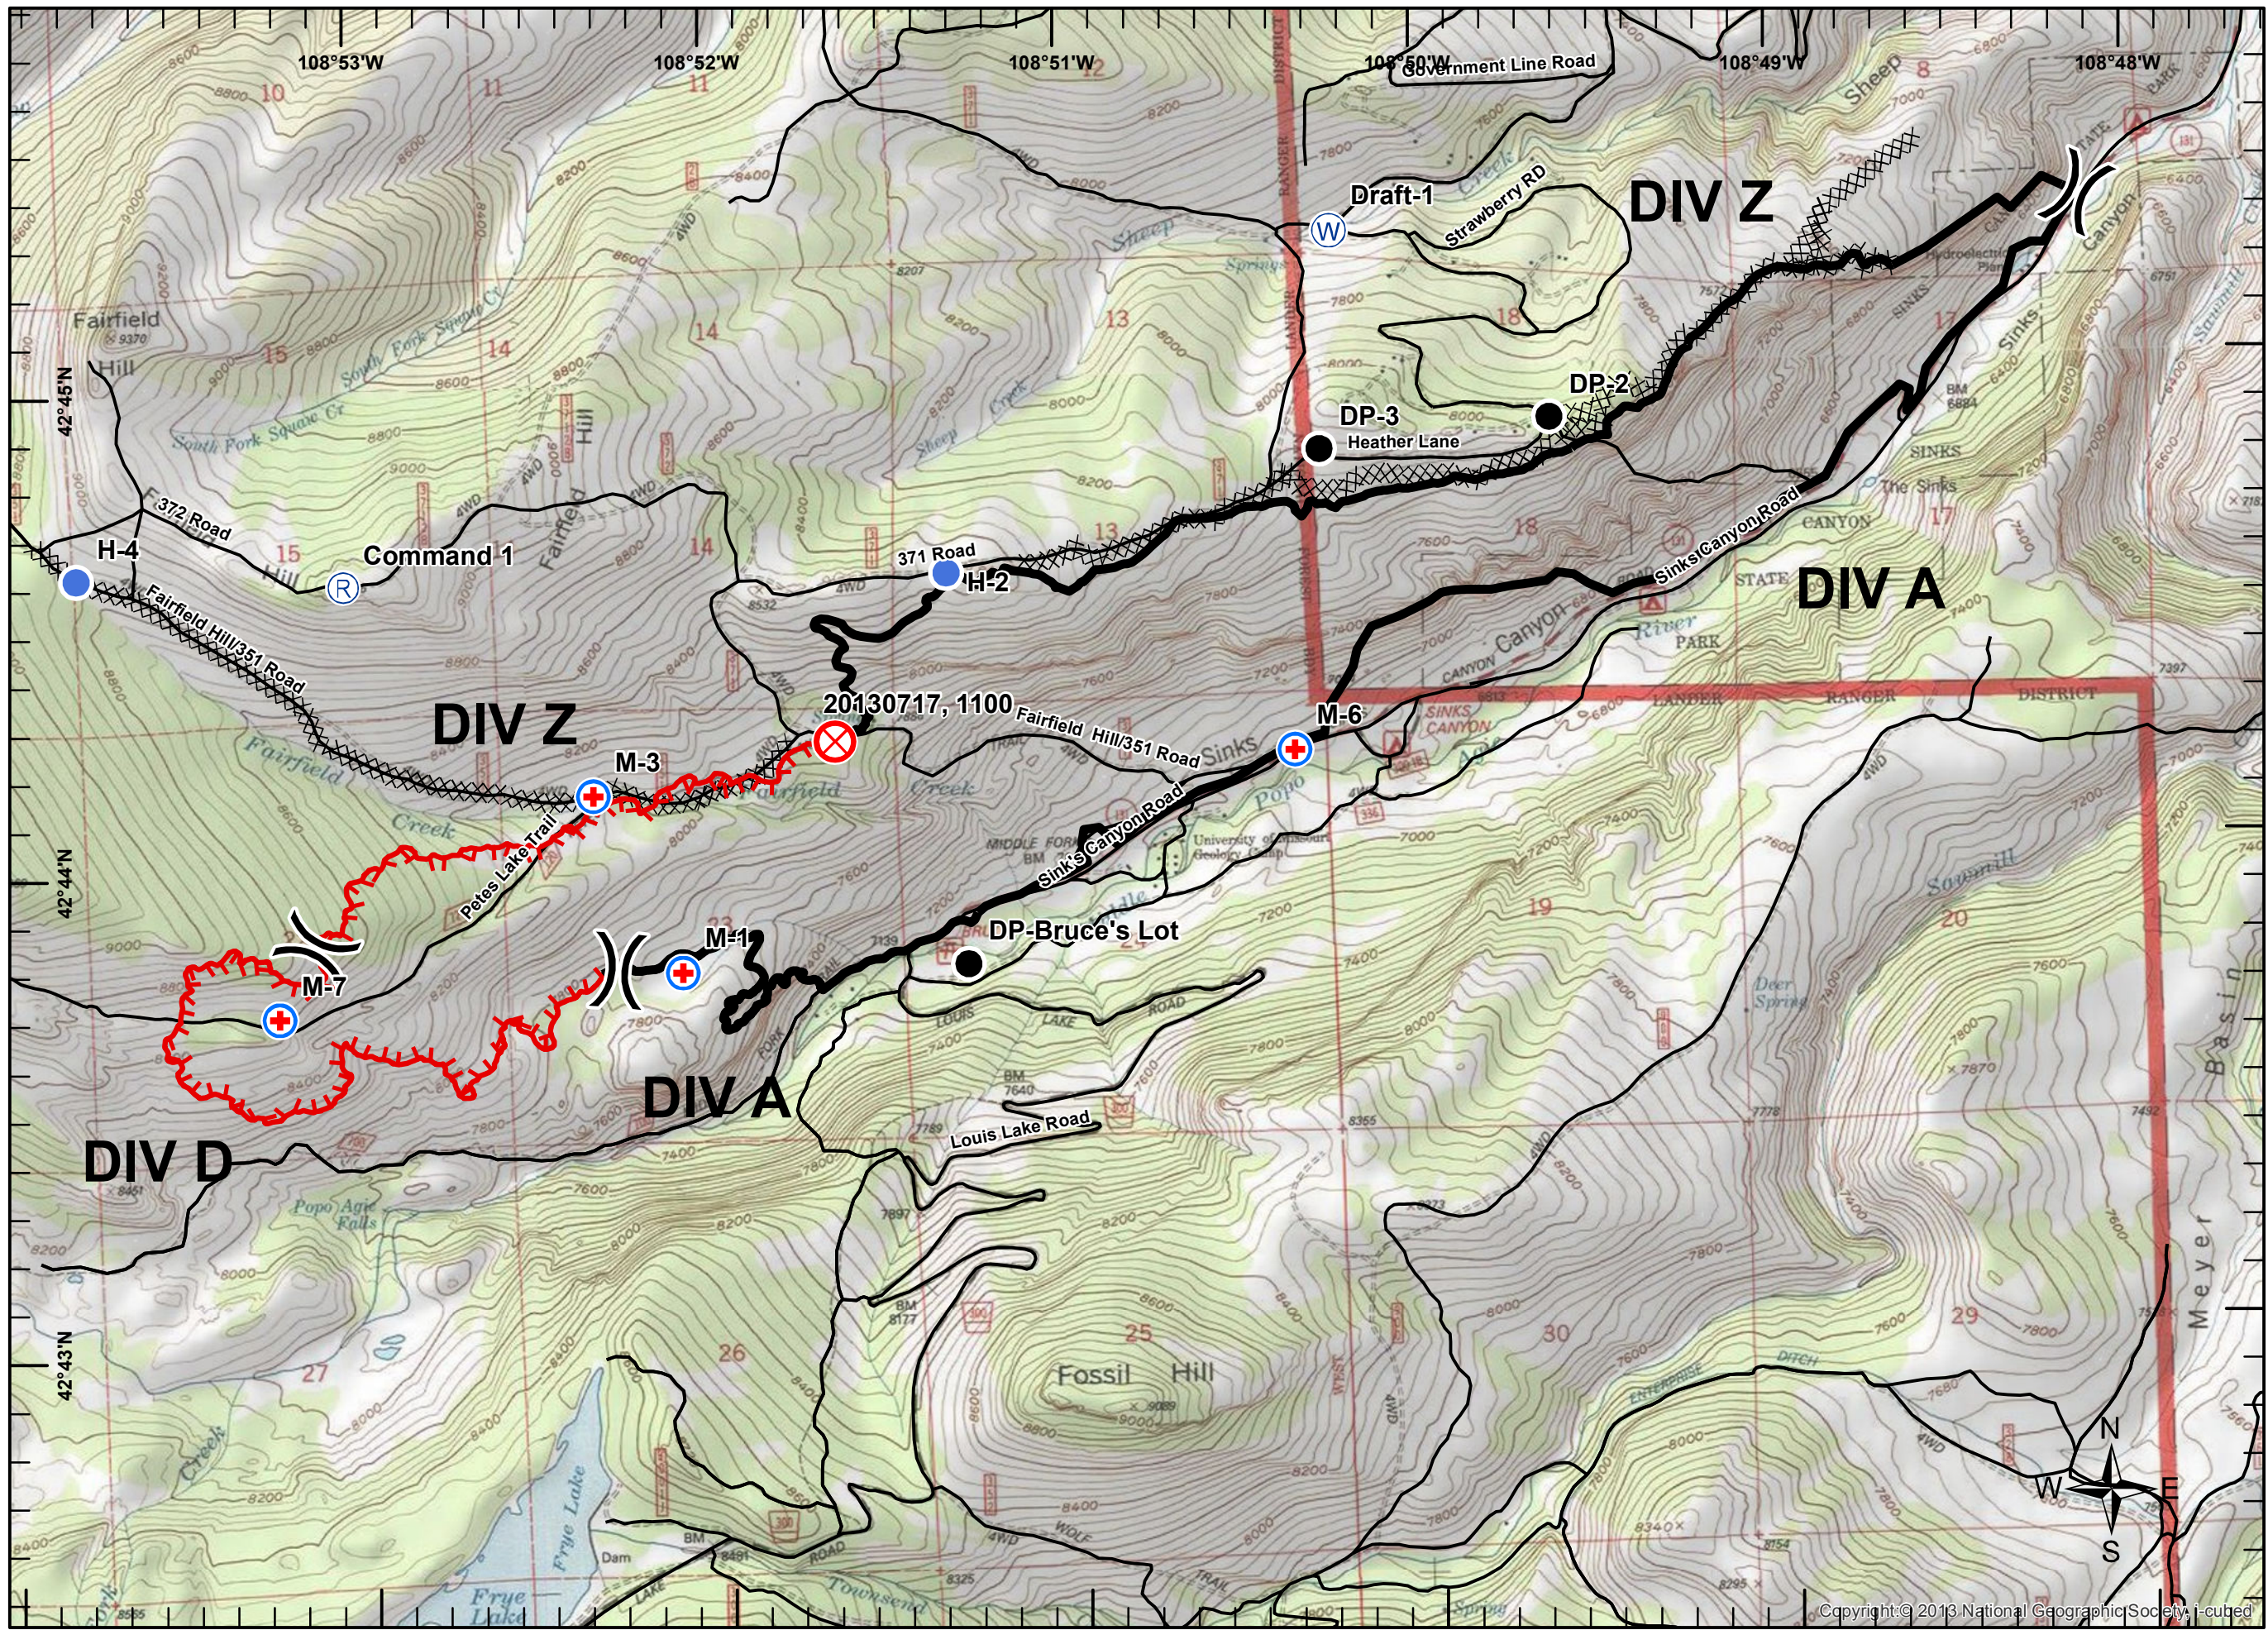

Fairfield Fire
WY-SHF-000259
07-26-2013
Day Shift
NAD 1983

- Division
- Drop Point
- Fire Origin
- Helispot
- MediVac Site
- Repeater
- Water Source
- FireLine**
- Uncontrolled Fire Edge
- Completed Dozer Line
- Completed Line
- Roads and Trails

Page 1 of 3

Map Created By:
 G. Torres
 D. Hammond
 7/25/2013
 10:47:28 PM

Fairfield Fire
WY-SHF-000259
07-26-2013
Day Shift
NAD 1983

- Division
- Drop Point
- Fire Origin
- Helispot
- MediVac Site
- Repeater
- Water Source
- FireLine**
- Uncontrolled Fire Edge
- Completed Dozer Line
- Completed Line
- Roads and Trails

Map Created By:
 G. Torres
 D. Hammond
 7/25/2013
 10:47:32 PM

Fairfield Fire
WY-SHF-000259
07-26-2013
Day Shift
NAD 1983

- Division
- Drop Point
- Fire Origin
- Helispot
- MediVac Site
- Repeater
- Water Source
- FireLine**
- Uncontrolled Fire Edge
- Completed Dozer Line
- Completed Line
- Roads and Trails

Map Created By:
 G. Torres
 D. Hammond
 7/25/2013
 10:47:35 PM