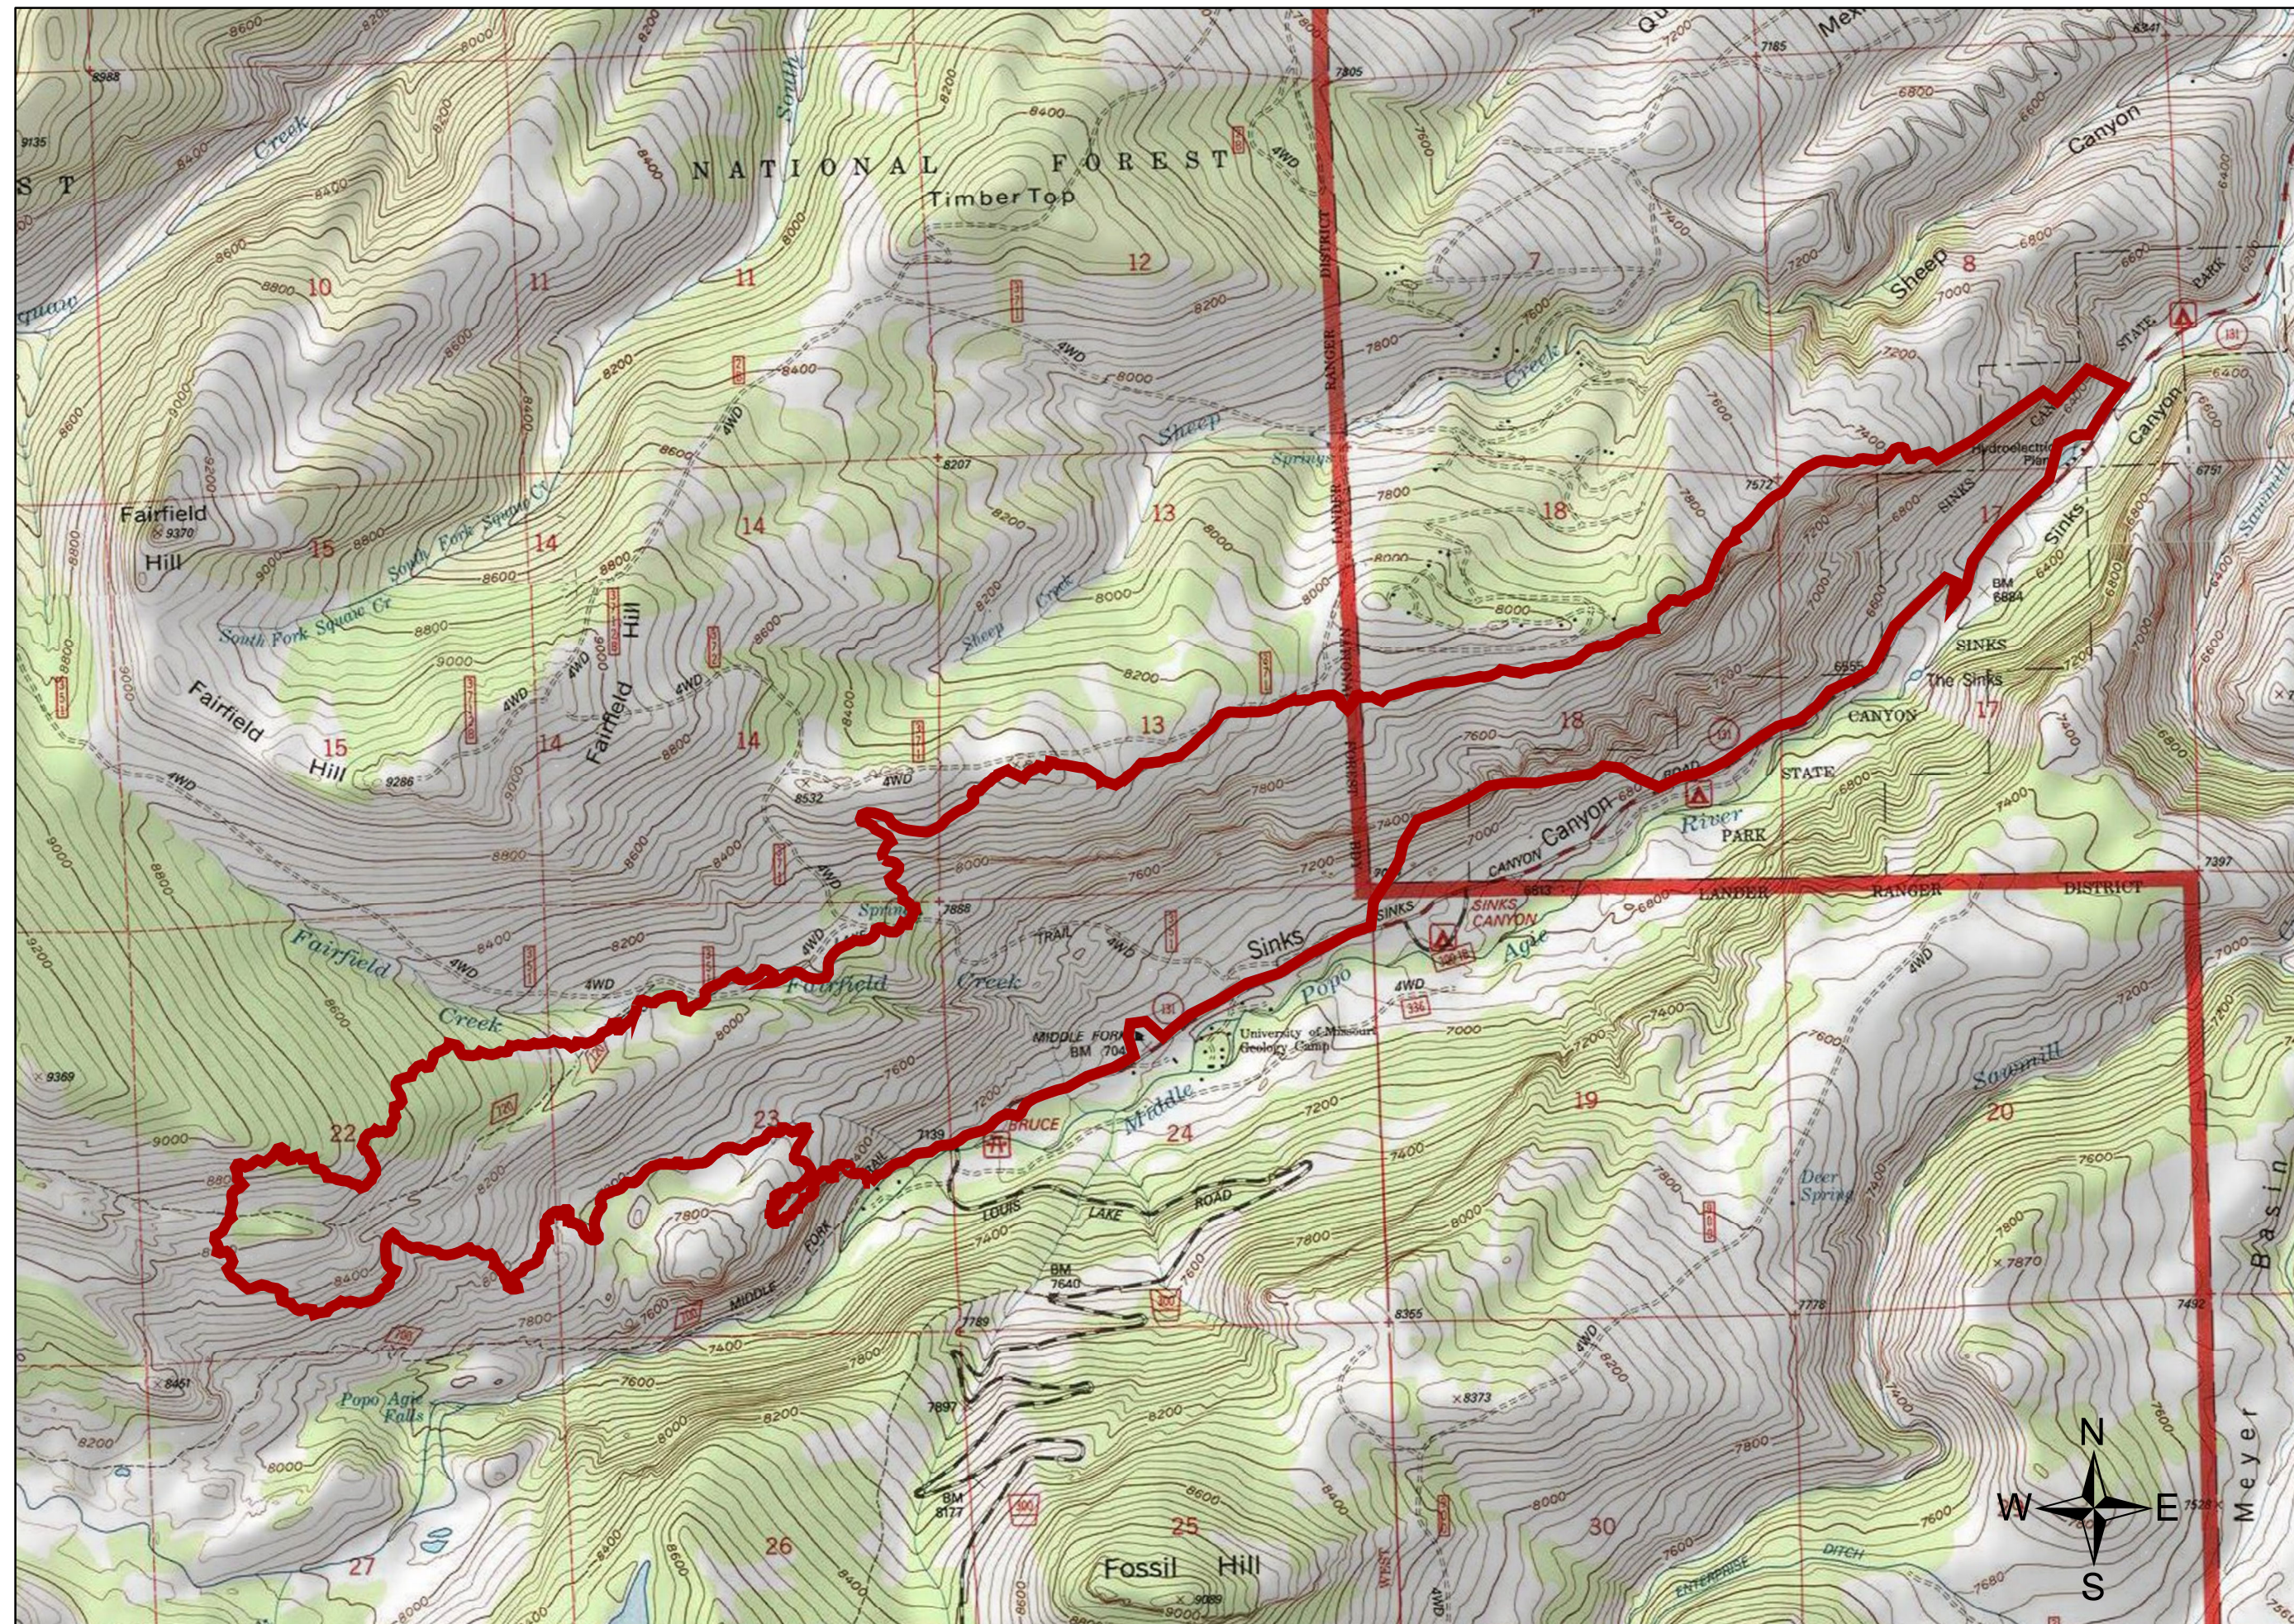

**FAIRFIELD FIRE
WY-SHF-000259
07-26-2013**

Information

1,335 Acres

**1:24,000
NAD 1983**

 FirePolygon

Map Created By:
M. Buzalsky 07/26/2013 0830hrs