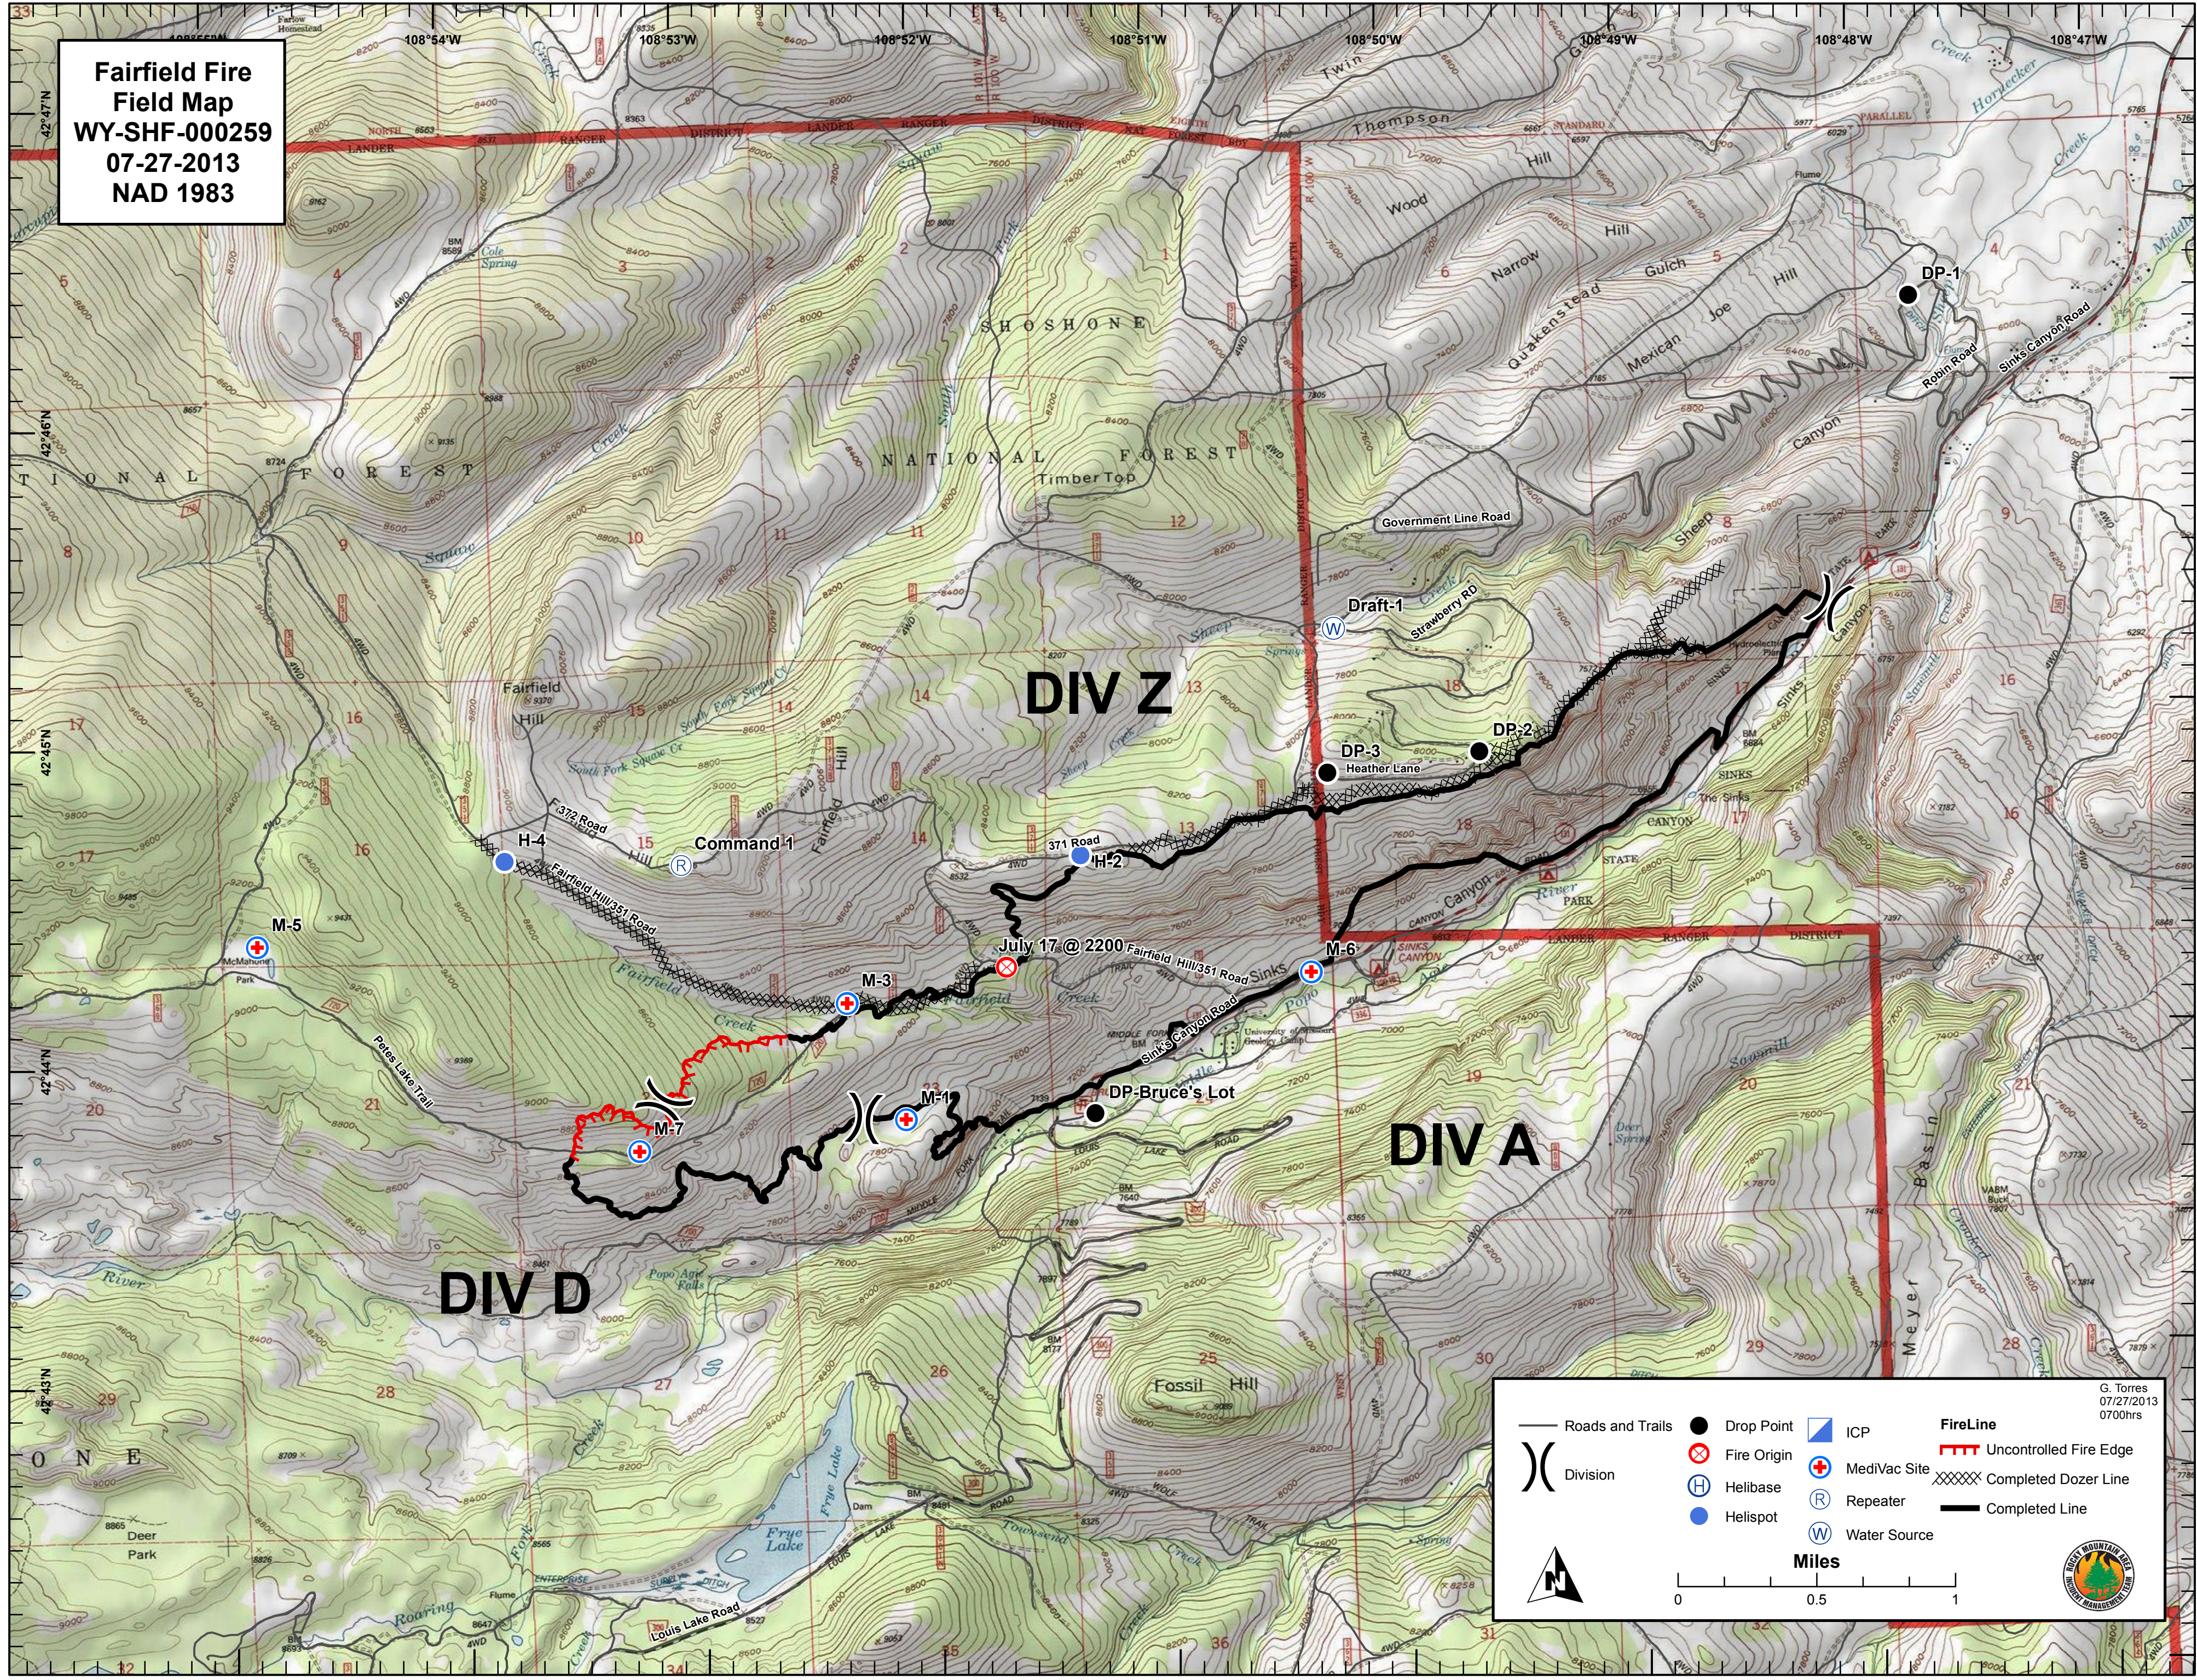

**Fairfield Fire  
Field Map  
WY-SHF-000259  
07-27-2013  
NAD 1983**

— Roads and Trails	● Drop Point	■ ICP	<b>FireLine</b>
) Division	⊗ Fire Origin	⊕ MediVac Site	--- Uncontrolled Fire Edge
	⊙ Helibase	⊙ Repeater	XXXXX Completed Dozer Line
	● Helispot	⊙ Water Source	— Completed Line

**Miles**  
0 0.5 1

G. Torres  
07/27/2013  
0700hrs