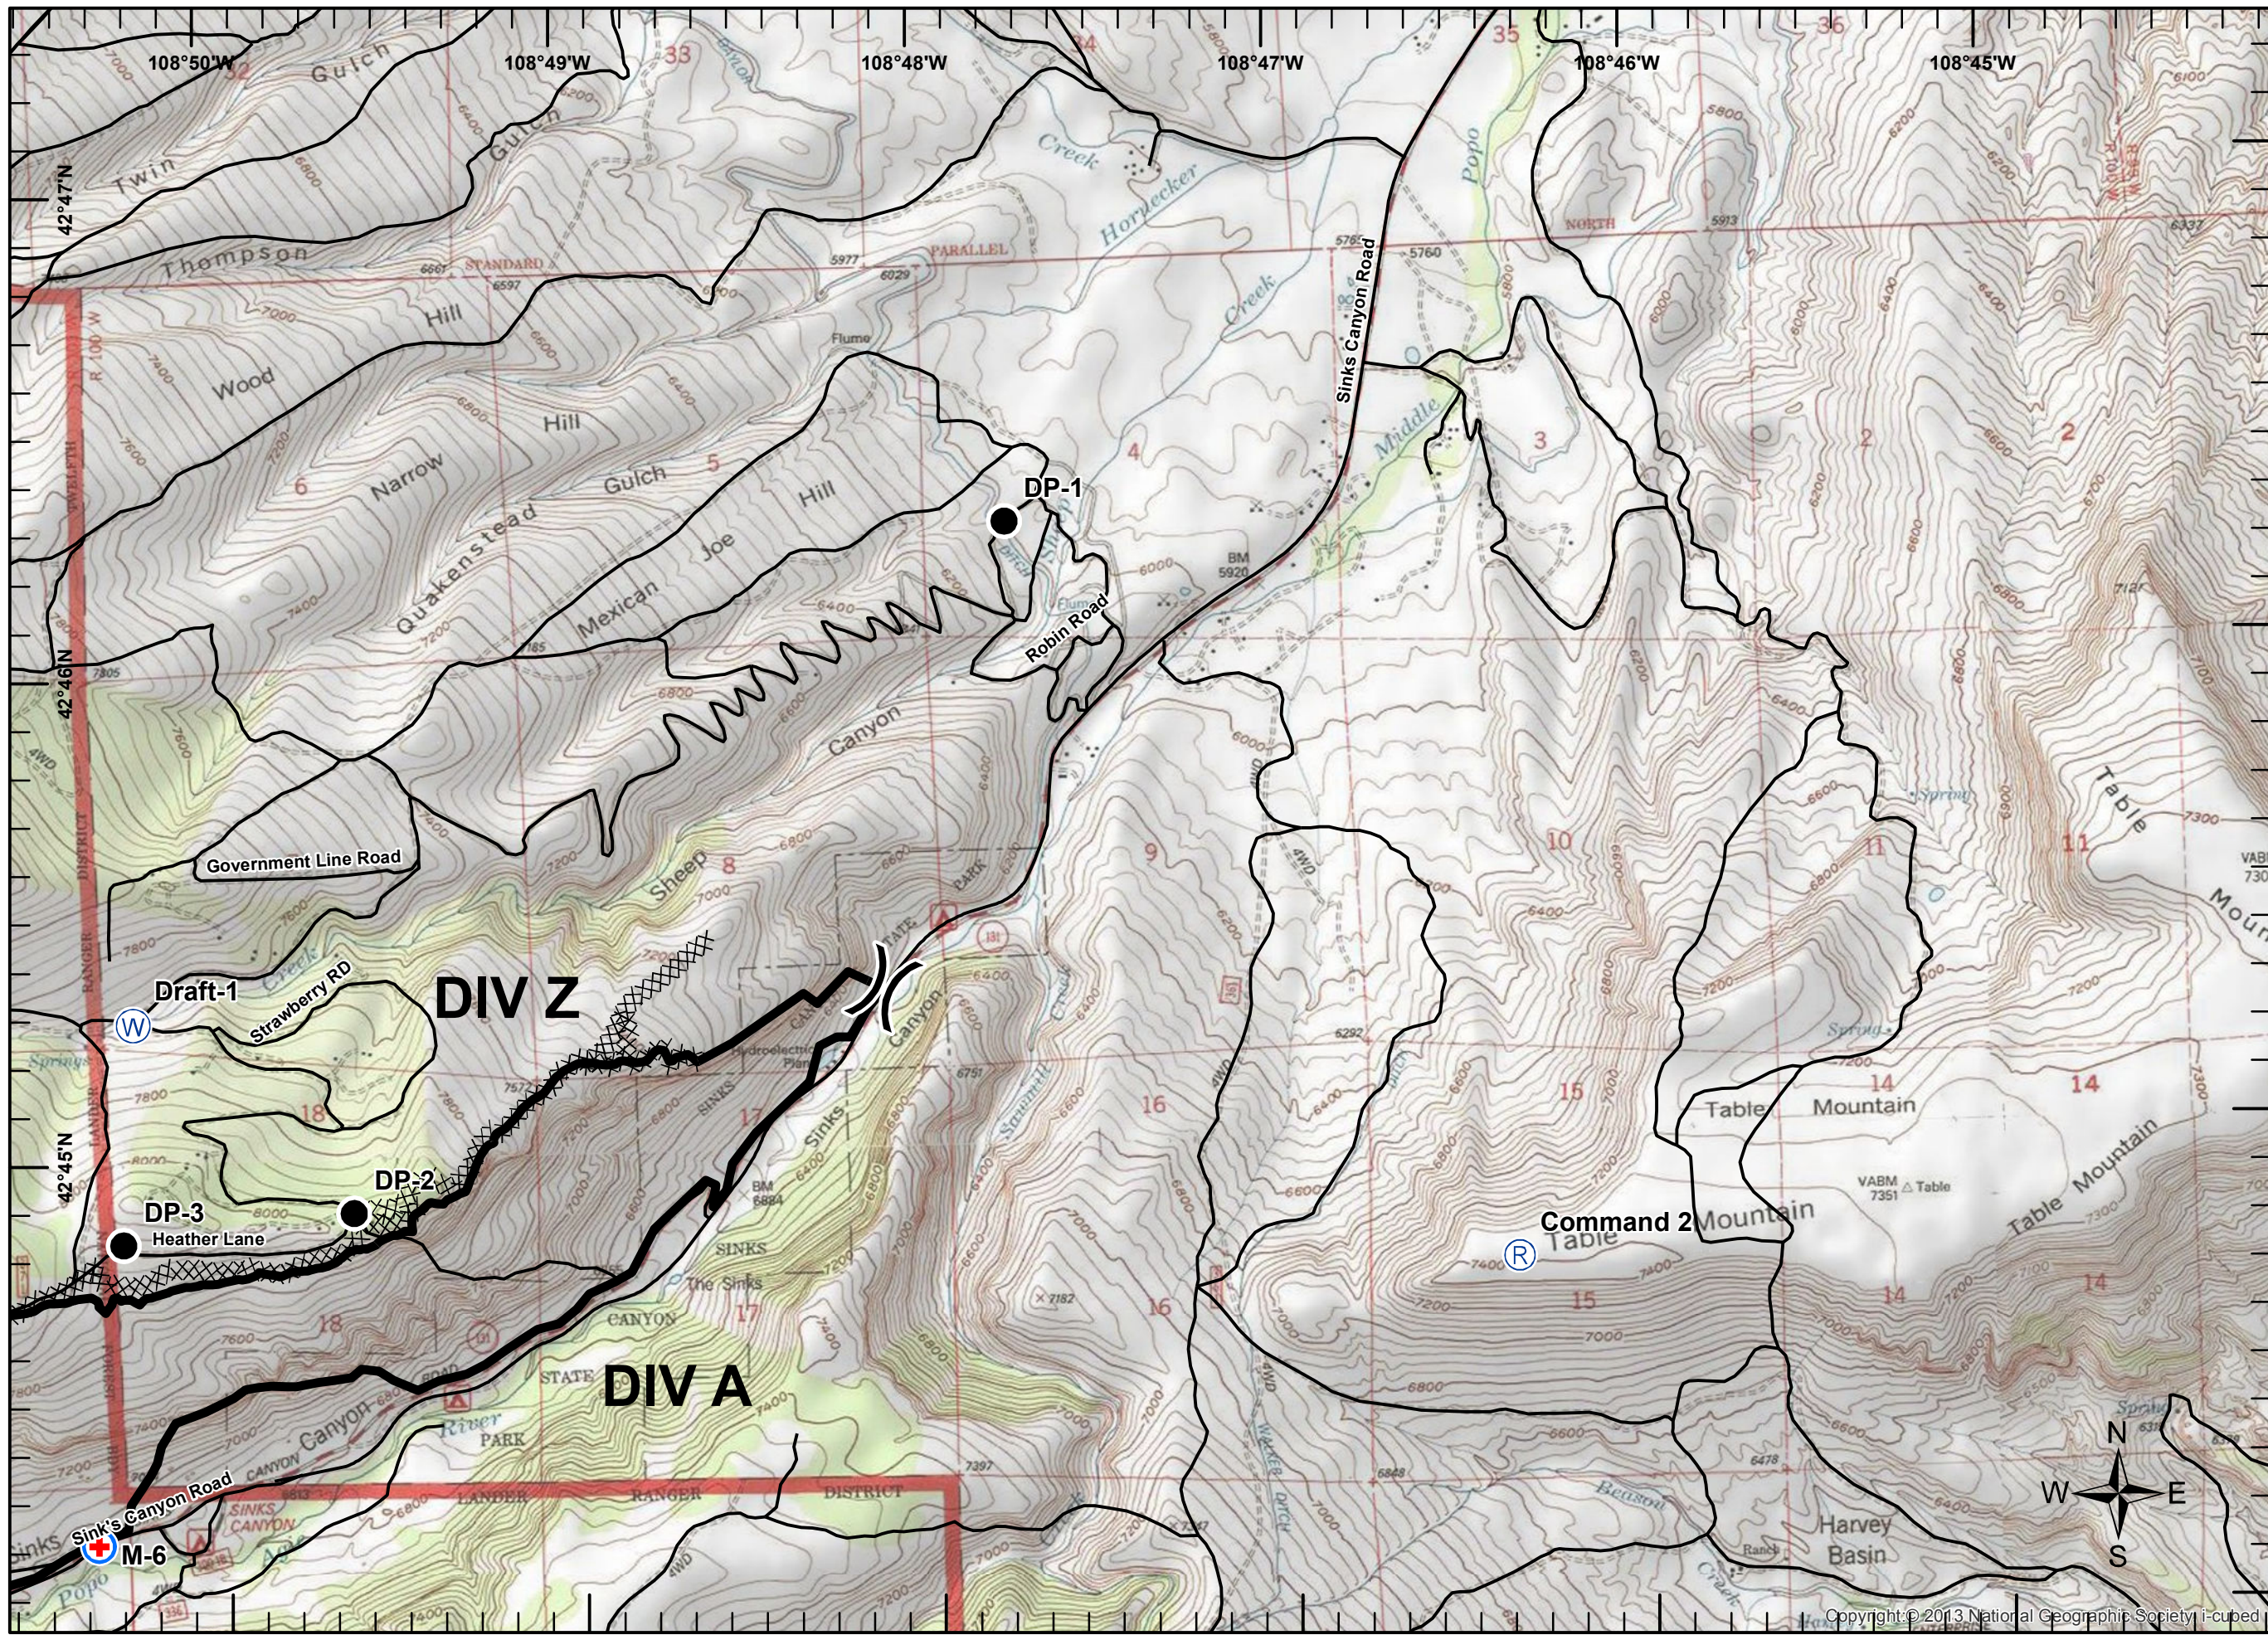

Fairfield Fire
WY-SHF-000259
07-27-2013
Day Shift
NAD 1983

- Division
- Drop Point
- Fire Origin
- Helispot
- MediVac Site
- Repeater
- Water Source
- FireLine**
- Uncontrolled Fire Edge
- Completed Dozer Line
- Completed Line
- Roads and Trails

Page 1 of 3

Map Created By:
 G. Torres
 D. Hammond
 7/26/2013
 7:09:32 PM

Fairfield Fire
WY-SHF-000259
07-27-2013
Day Shift
NAD 1983

- Division
- Drop Point
- Fire Origin
- Helispot
- MediVac Site
- Repeater
- Water Source
- FireLine**
- Uncontrolled Fire Edge
- Completed Dozer Line
- Completed Line
- Roads and Trails

Map Created By:
 G. Torres
 D. Hammond
 7/26/2013
 7:09:36 PM

Fairfield Fire
WY-SHF-000259
07-27-2013
Day Shift
NAD 1983

- Division
- Drop Point
- Fire Origin
- Helispot
- MediVac Site
- Repeater
- Water Source
- FireLine**
- Uncontrolled Fire Edge
- Completed Dozer Line
- Completed Line
- Roads and Trails

Map Created By:
 G. Torres
 D. Hammond
 7/26/2013
 7:09:40 PM