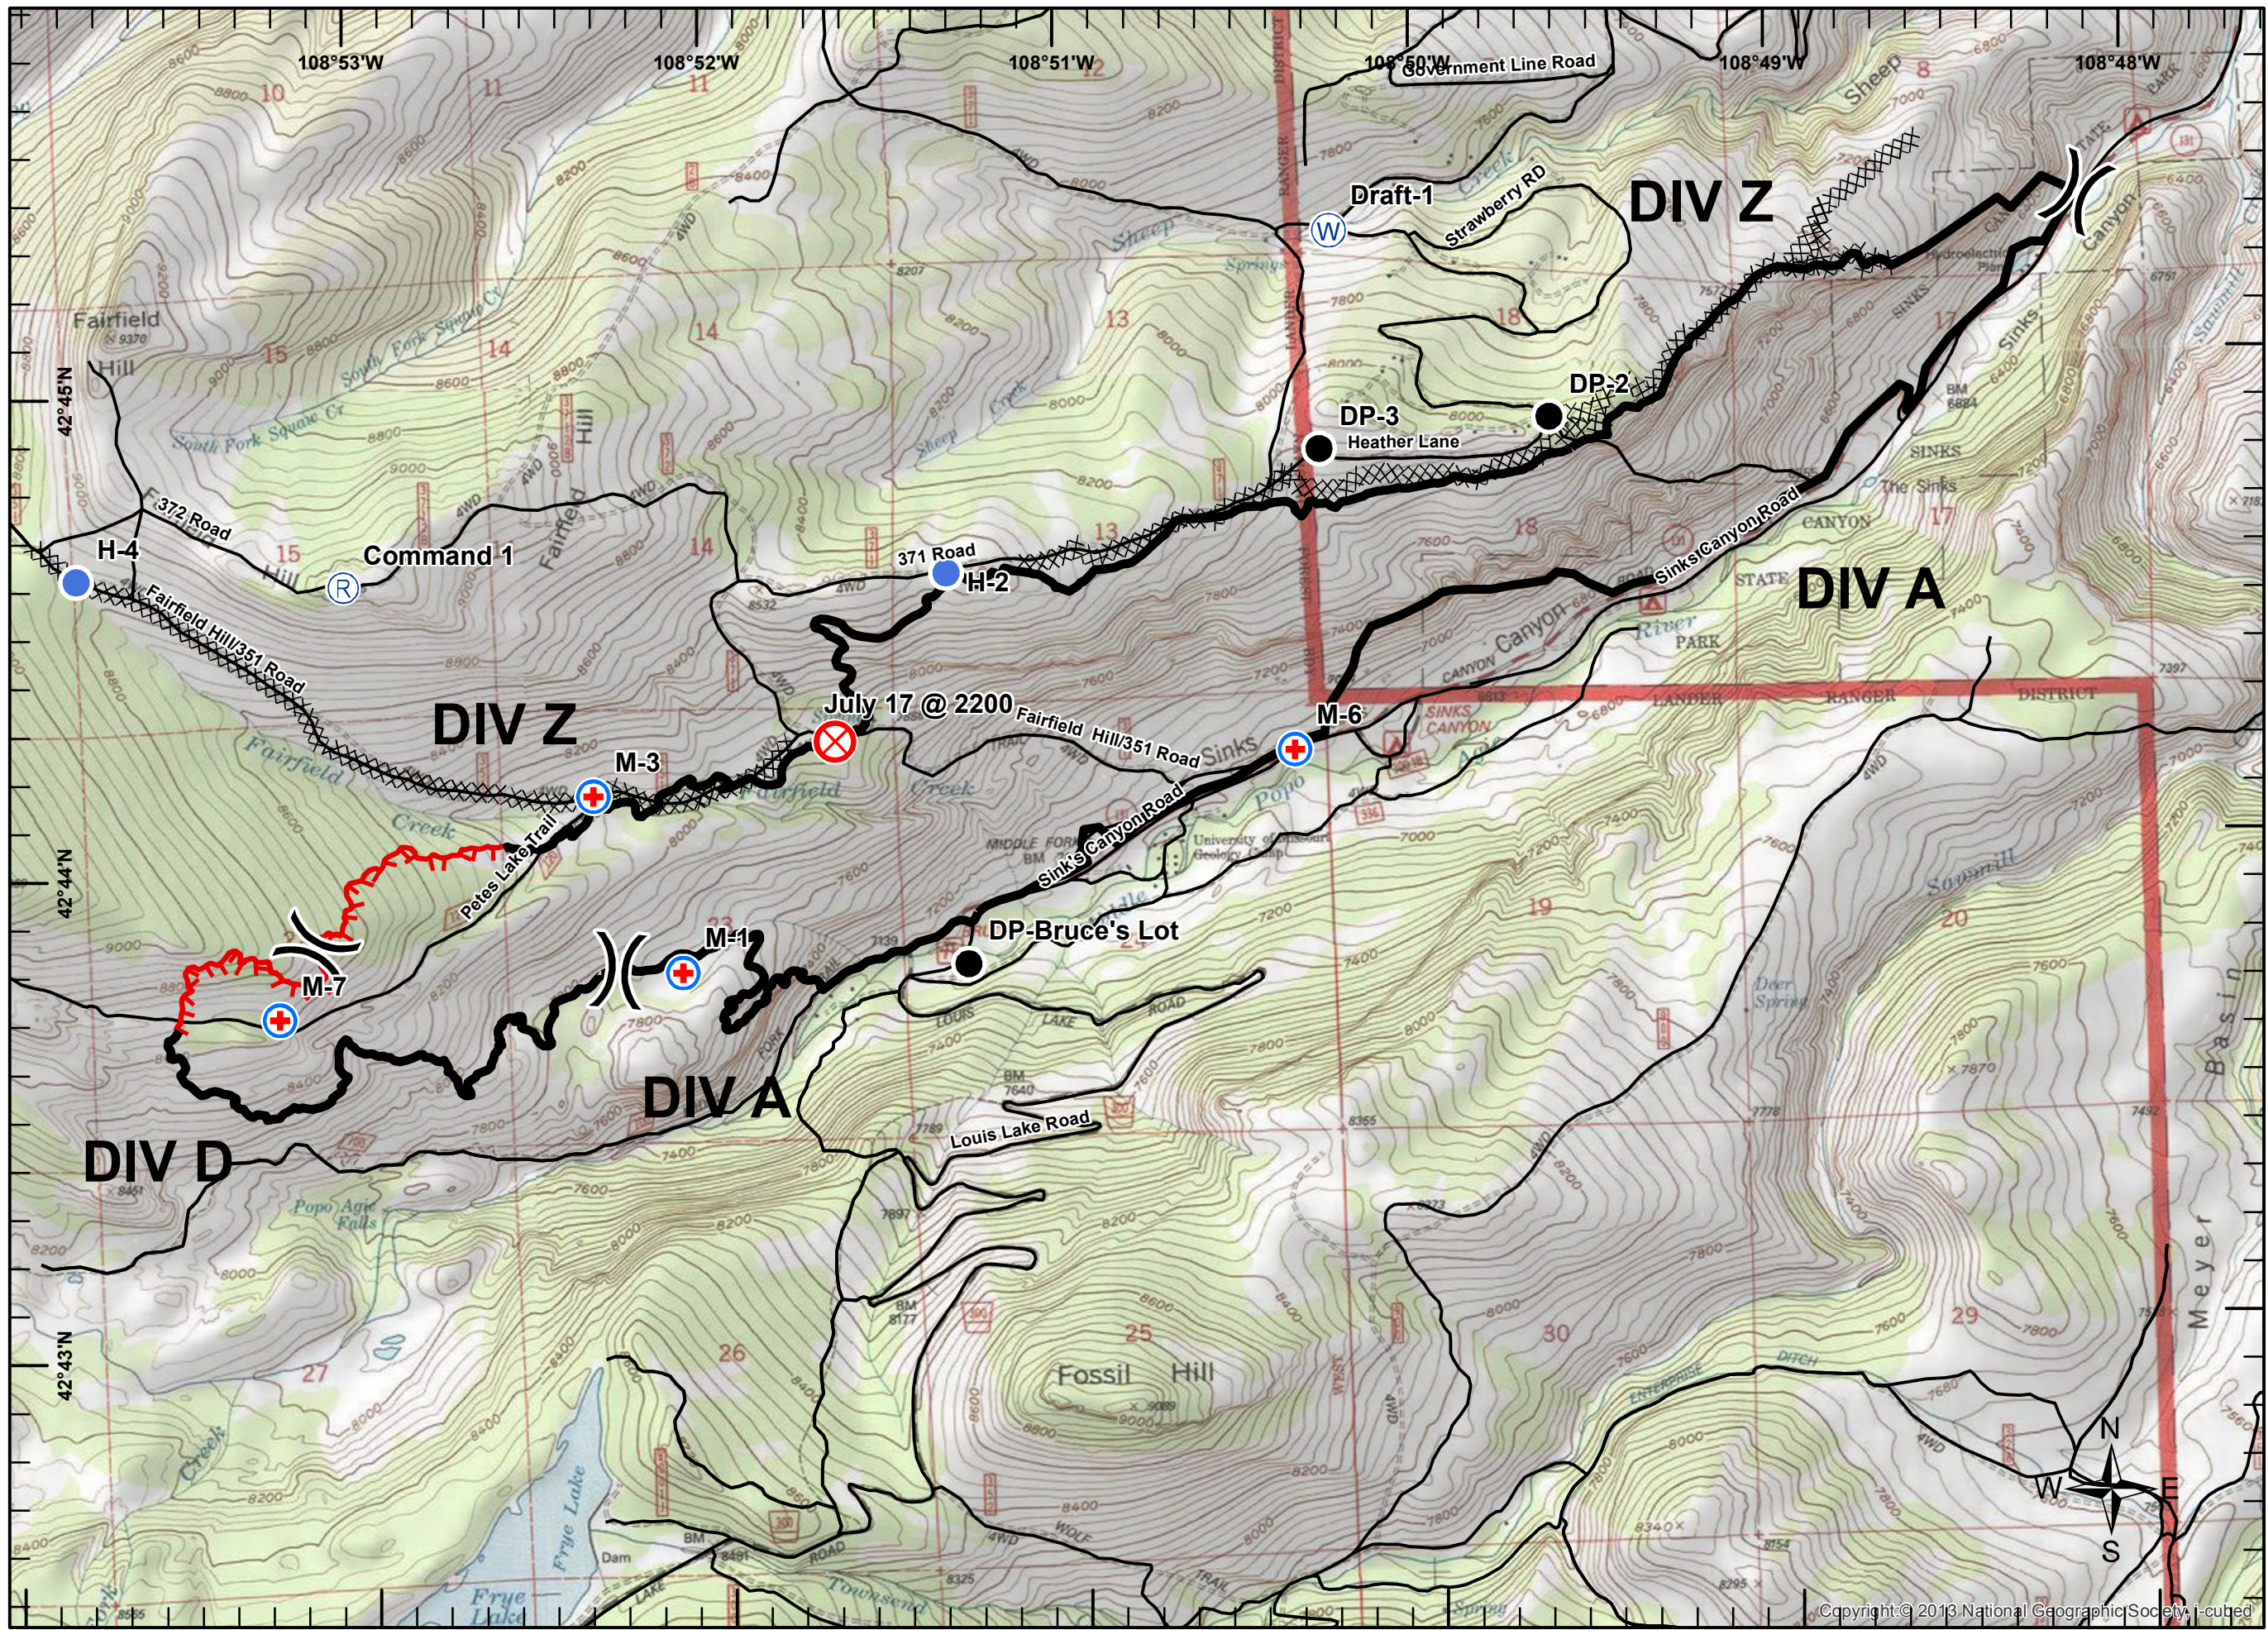

Fairfield Fire
WY-SHF-000259
07-27-2013
Day Shift
NAD 1983

- Division
- Drop Point
- Fire Origin
- Helispot
- MediVac Site
- Repeater
- Water Source
- FireLine**
- Uncontrolled Fire Edge
- Completed Dozer Line
- Completed Line
- Roads and Trails

Page 1 of 3

Map Created By:
 G. Torres
 D. Hammond
 7/26/2013
 7:09:32 PM

Fairfield Fire
WY-SHF-000259
07-27-2013
Day Shift
NAD 1983

- Division
- Drop Point
- Fire Origin
- Helispot
- MediVac Site
- Repeater
- Water Source
- FireLine**
- Uncontrolled Fire Edge
- Completed Dozer Line
- Completed Line
- Roads and Trails

Map Created By:
 G. Torres
 D. Hammond
 7/26/2013
 7:09:36 PM

Fairfield Fire
WY-SHF-000259
07-27-2013
Day Shift
NAD 1983

- Division
- Drop Point
- Fire Origin
- Helispot
- MediVac Site
- Repeater
- Water Source
- FireLine**
- Uncontrolled Fire Edge
- Completed Dozer Line
- Completed Line
- Roads and Trails

Map Created By:
 G. Torres
 D. Hammond
 7/26/2013
 7:09:40 PM