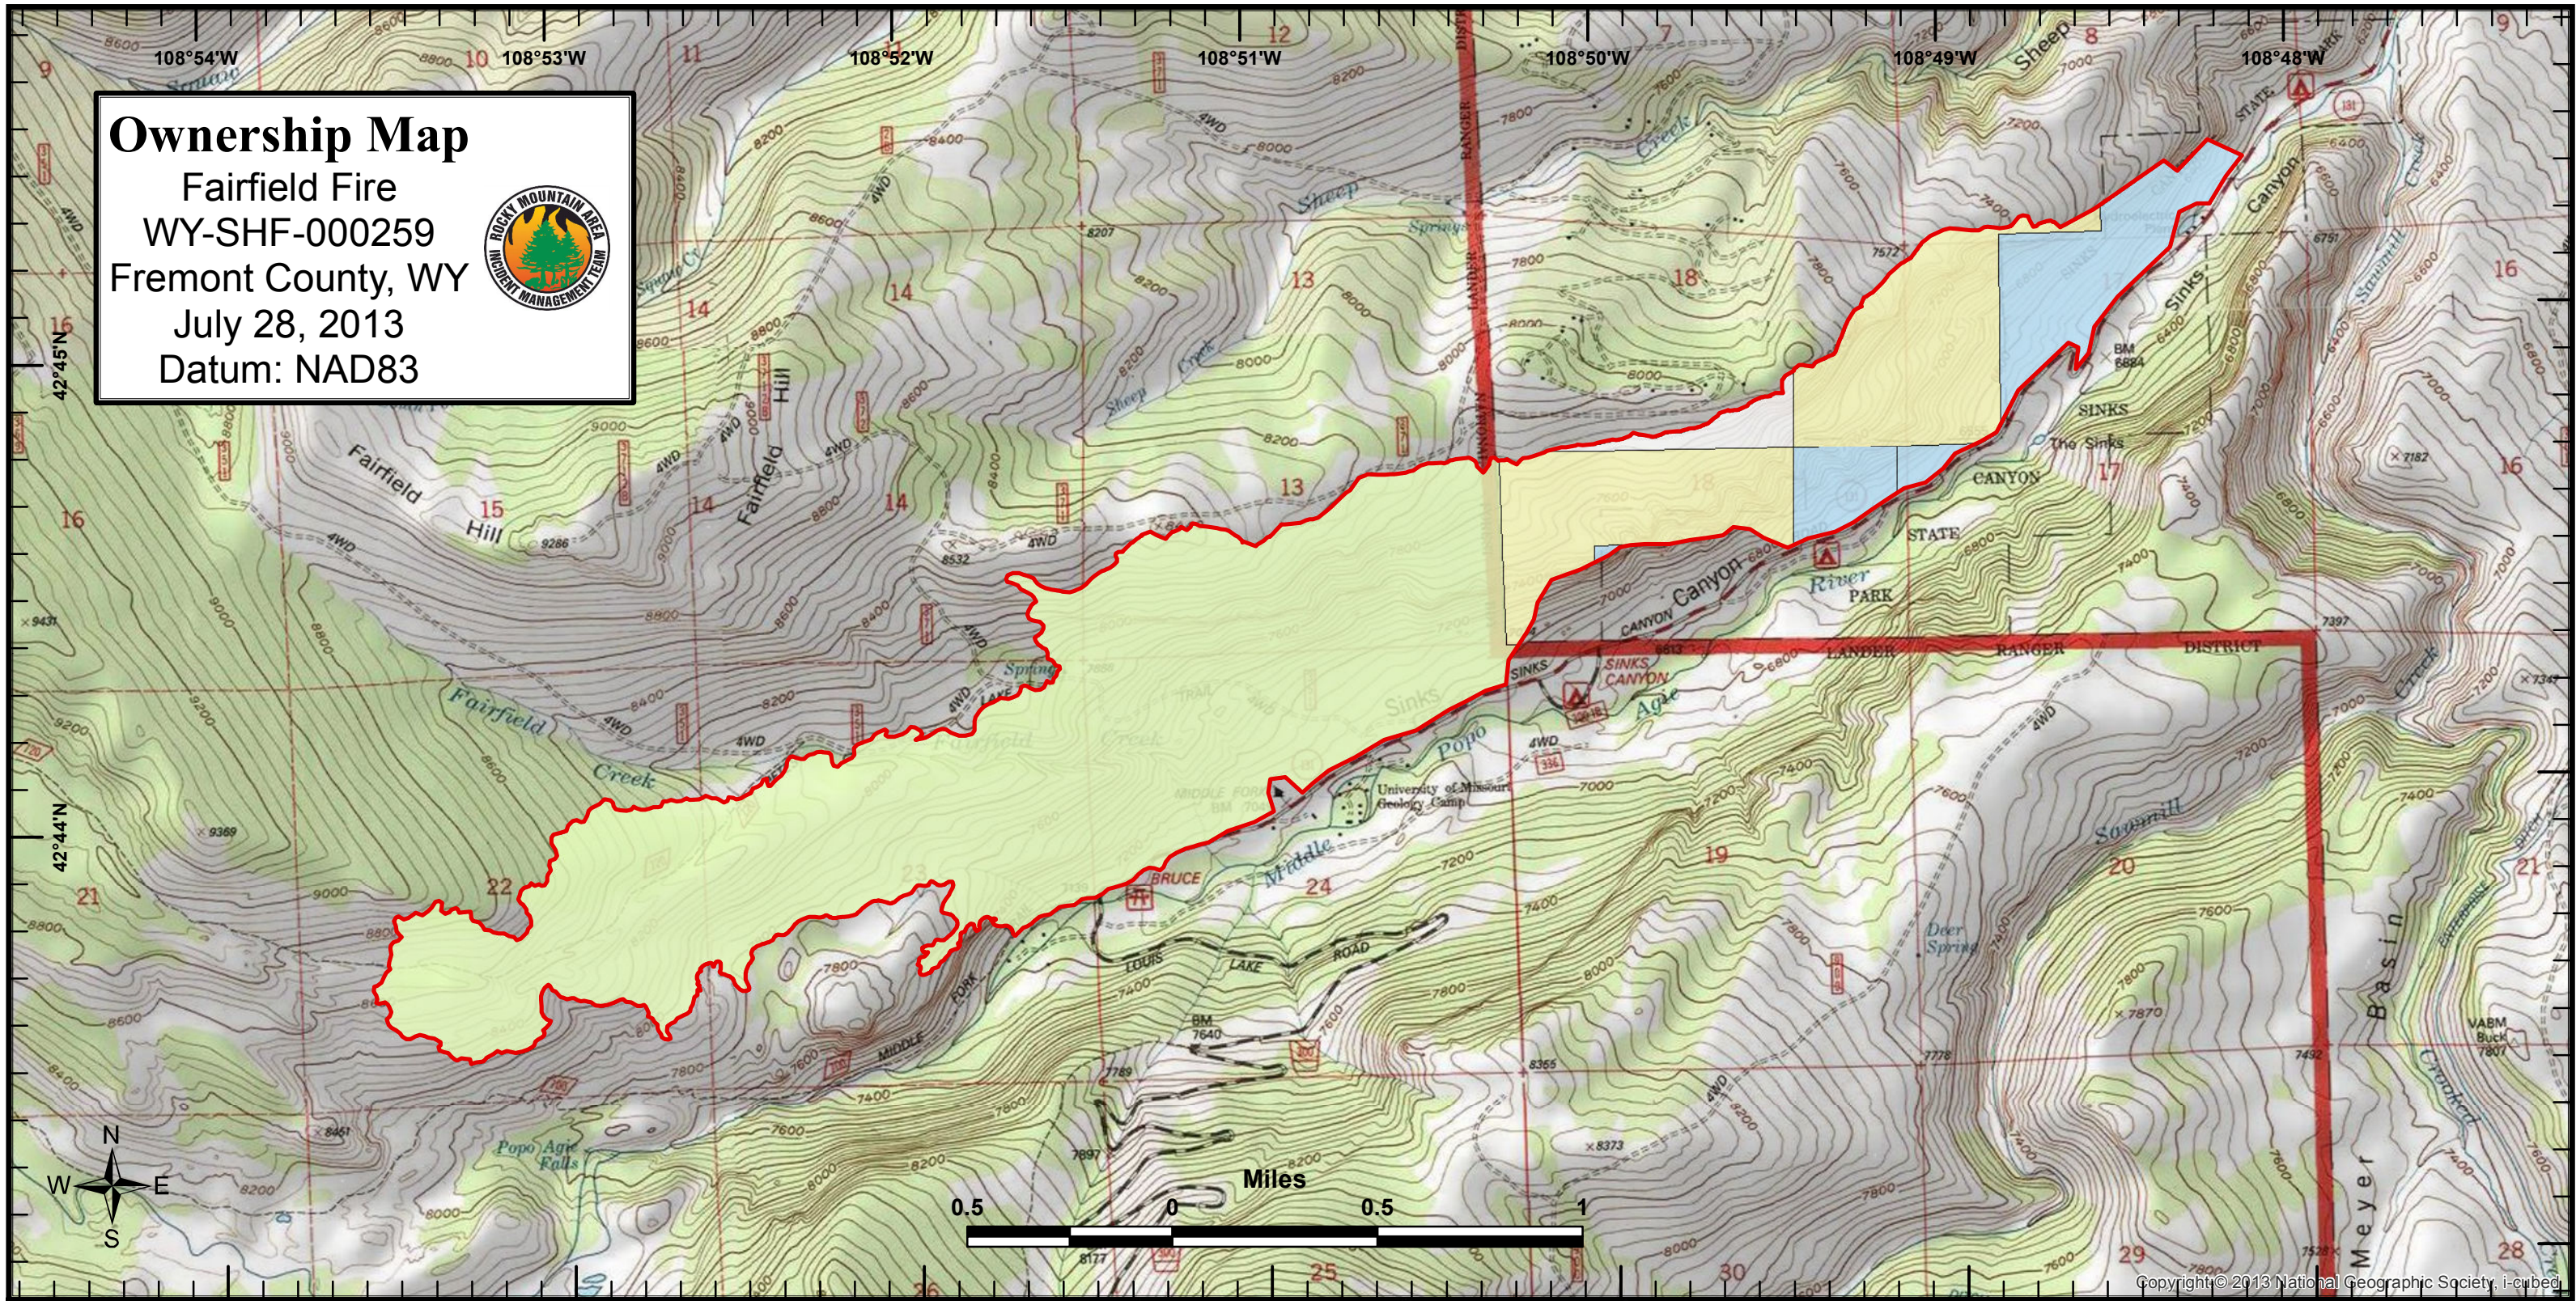

Ownership Map

Fairfield Fire
 WY-SHF-000259
 Fremont County, WY
 July 28, 2013
 Datum: NAD83

Surface Ownership	Parcel Count	Sum Acres
Bureau of Land Management	2	251.2
Forest Service	1	930.9
Private	1	22.2
State	2	130.8
		1335.1

Surface Ownership within fire

- Bureau of Land Management
- Forest Service
- Private
- State

Final Fire Perimeter 7/28/13