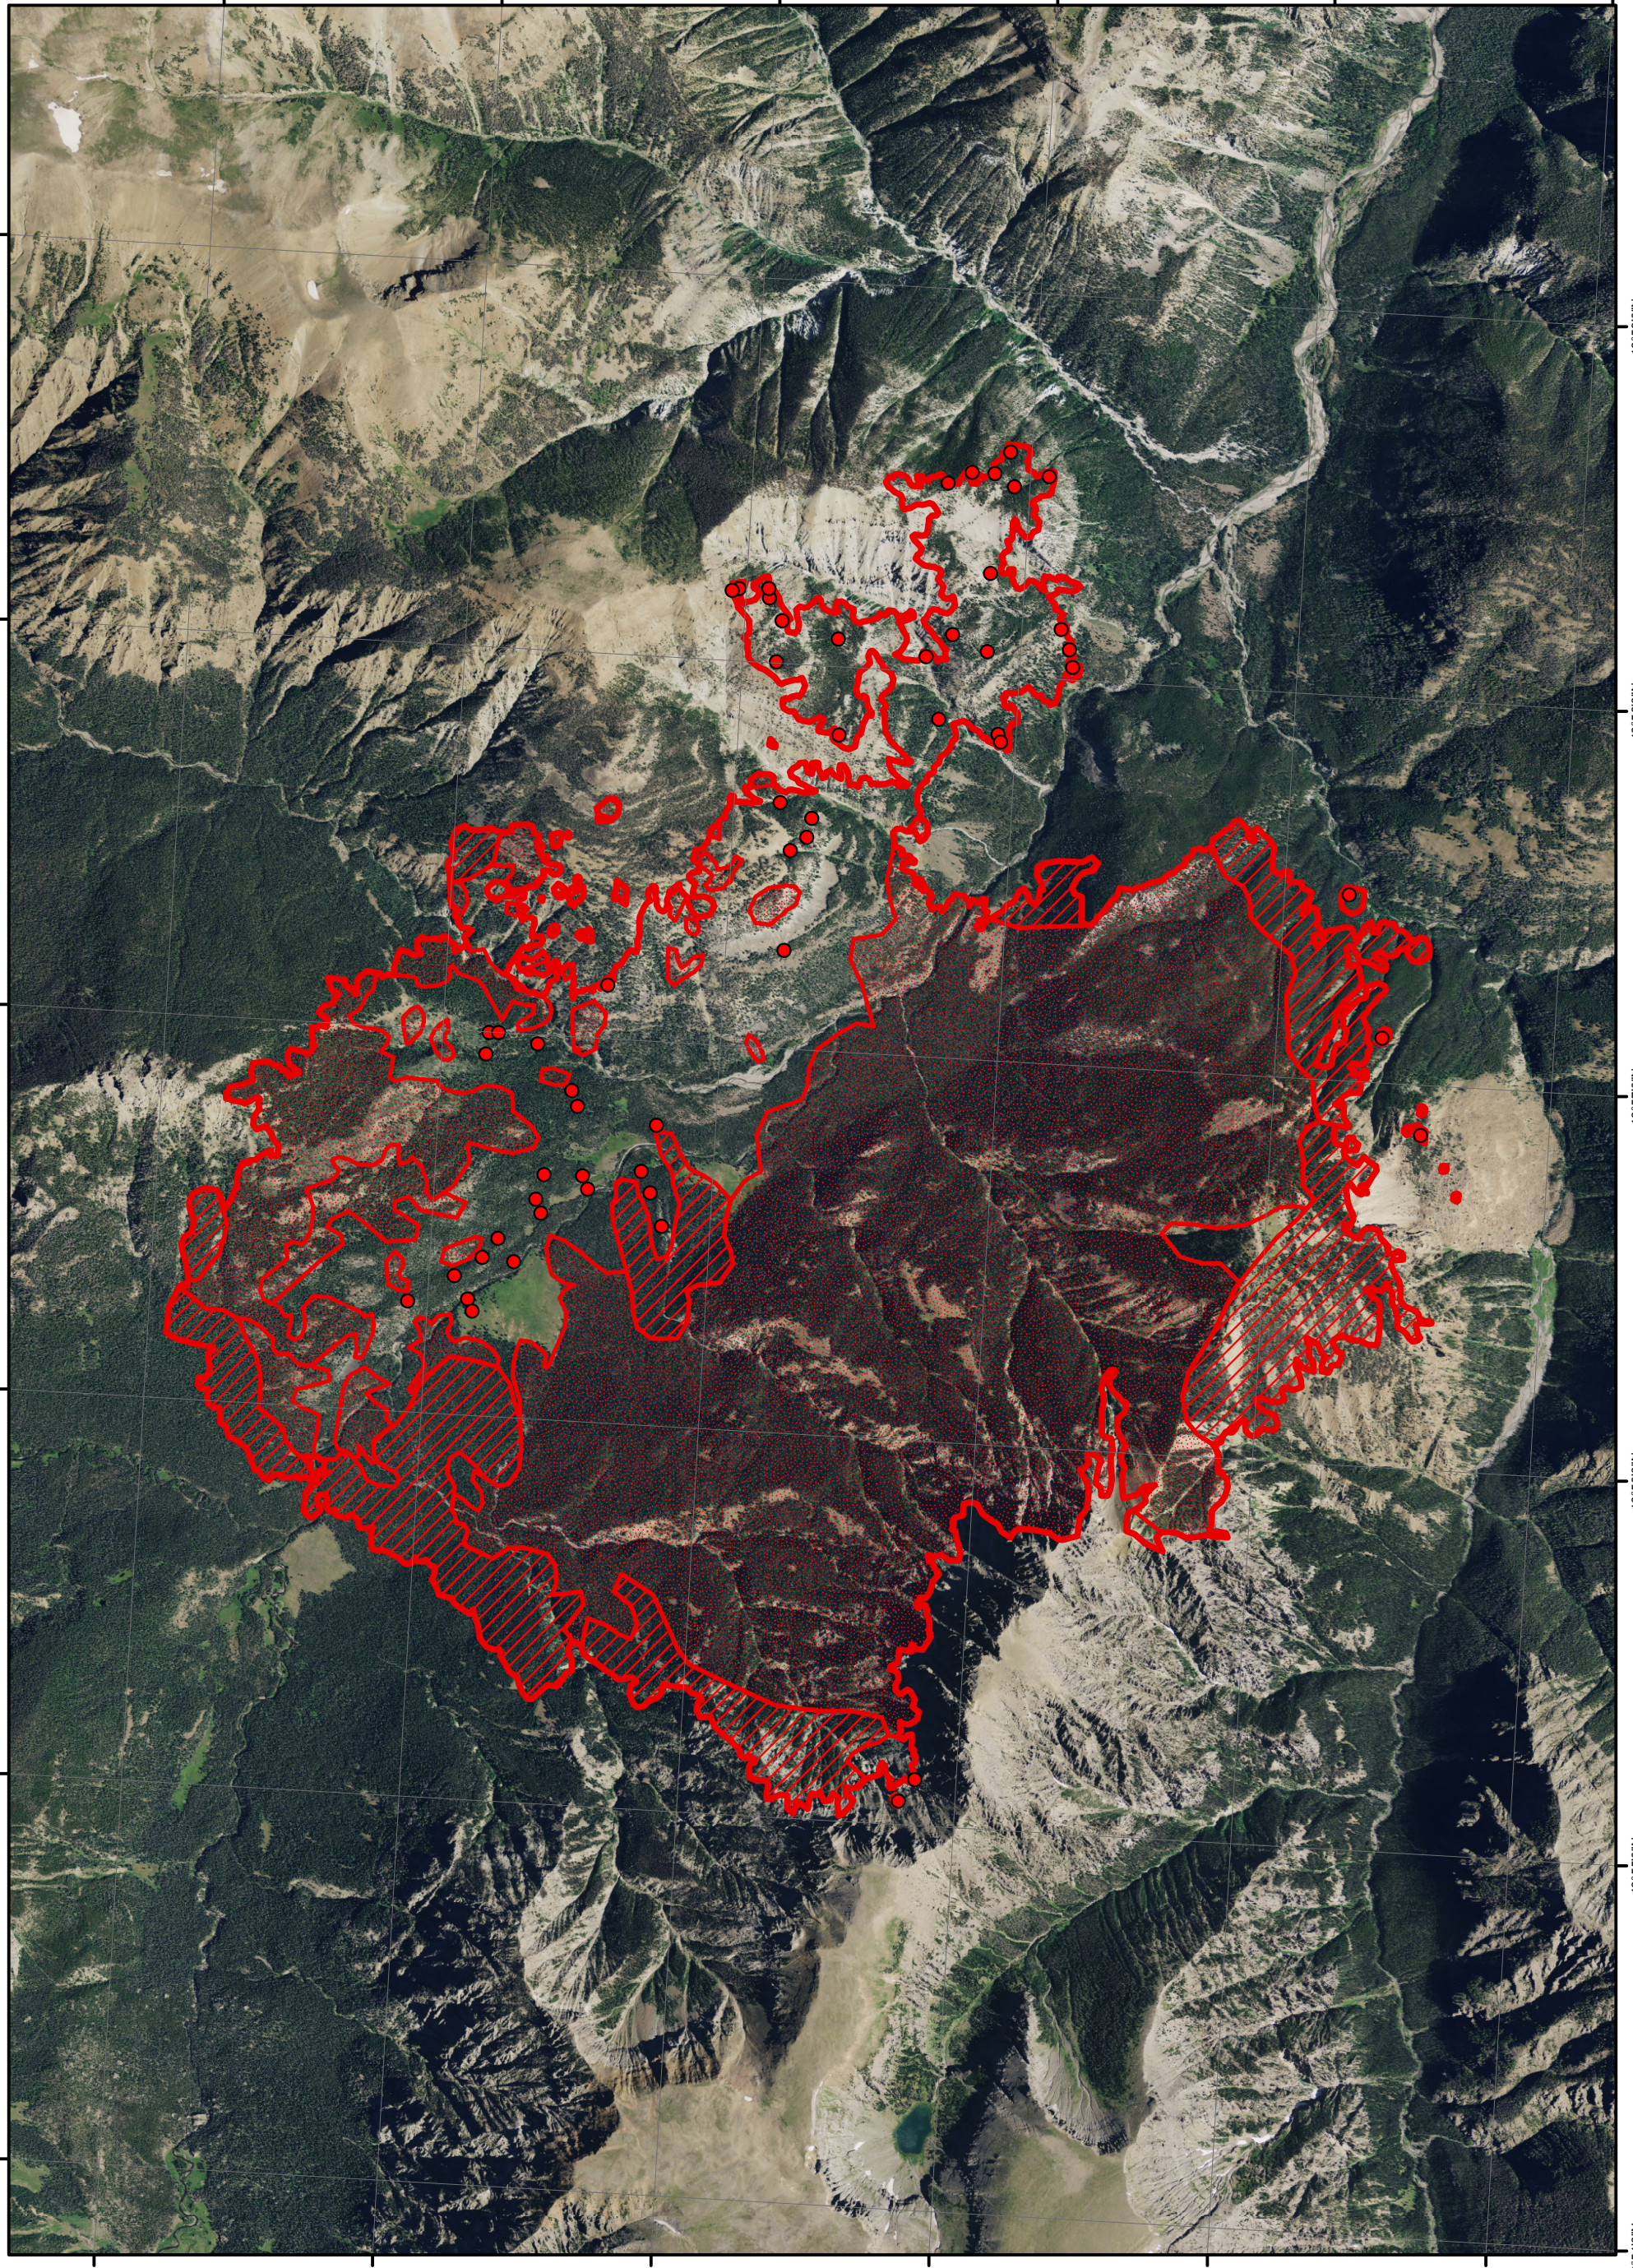

109°46'0"W 109°45'0"W 109°44'0"W 109°43'0"W 109°42'0"W 109°41'0"W

43°59'0"N
43°58'0"N
43°57'0"N
43°56'0"N
43°55'0"N
43°54'0"N

43°59'0"N
43°58'0"N
43°57'0"N
43°56'0"N
43°55'0"N
43°54'0"N

109°46'0"W 109°45'0"W 109°44'0"W 109°43'0"W 109°42'0"W 109°41'0"W

1:30,000

Hard Luck Fire Infrared Heat Sources

4,841 Acres

Legend

- Isolated Heat
- Heat Perimeter
- Intense Heat
- Scattered Heat

IRIN Brian Monroe
Image Acquired
7/27/2013 2110 hrs