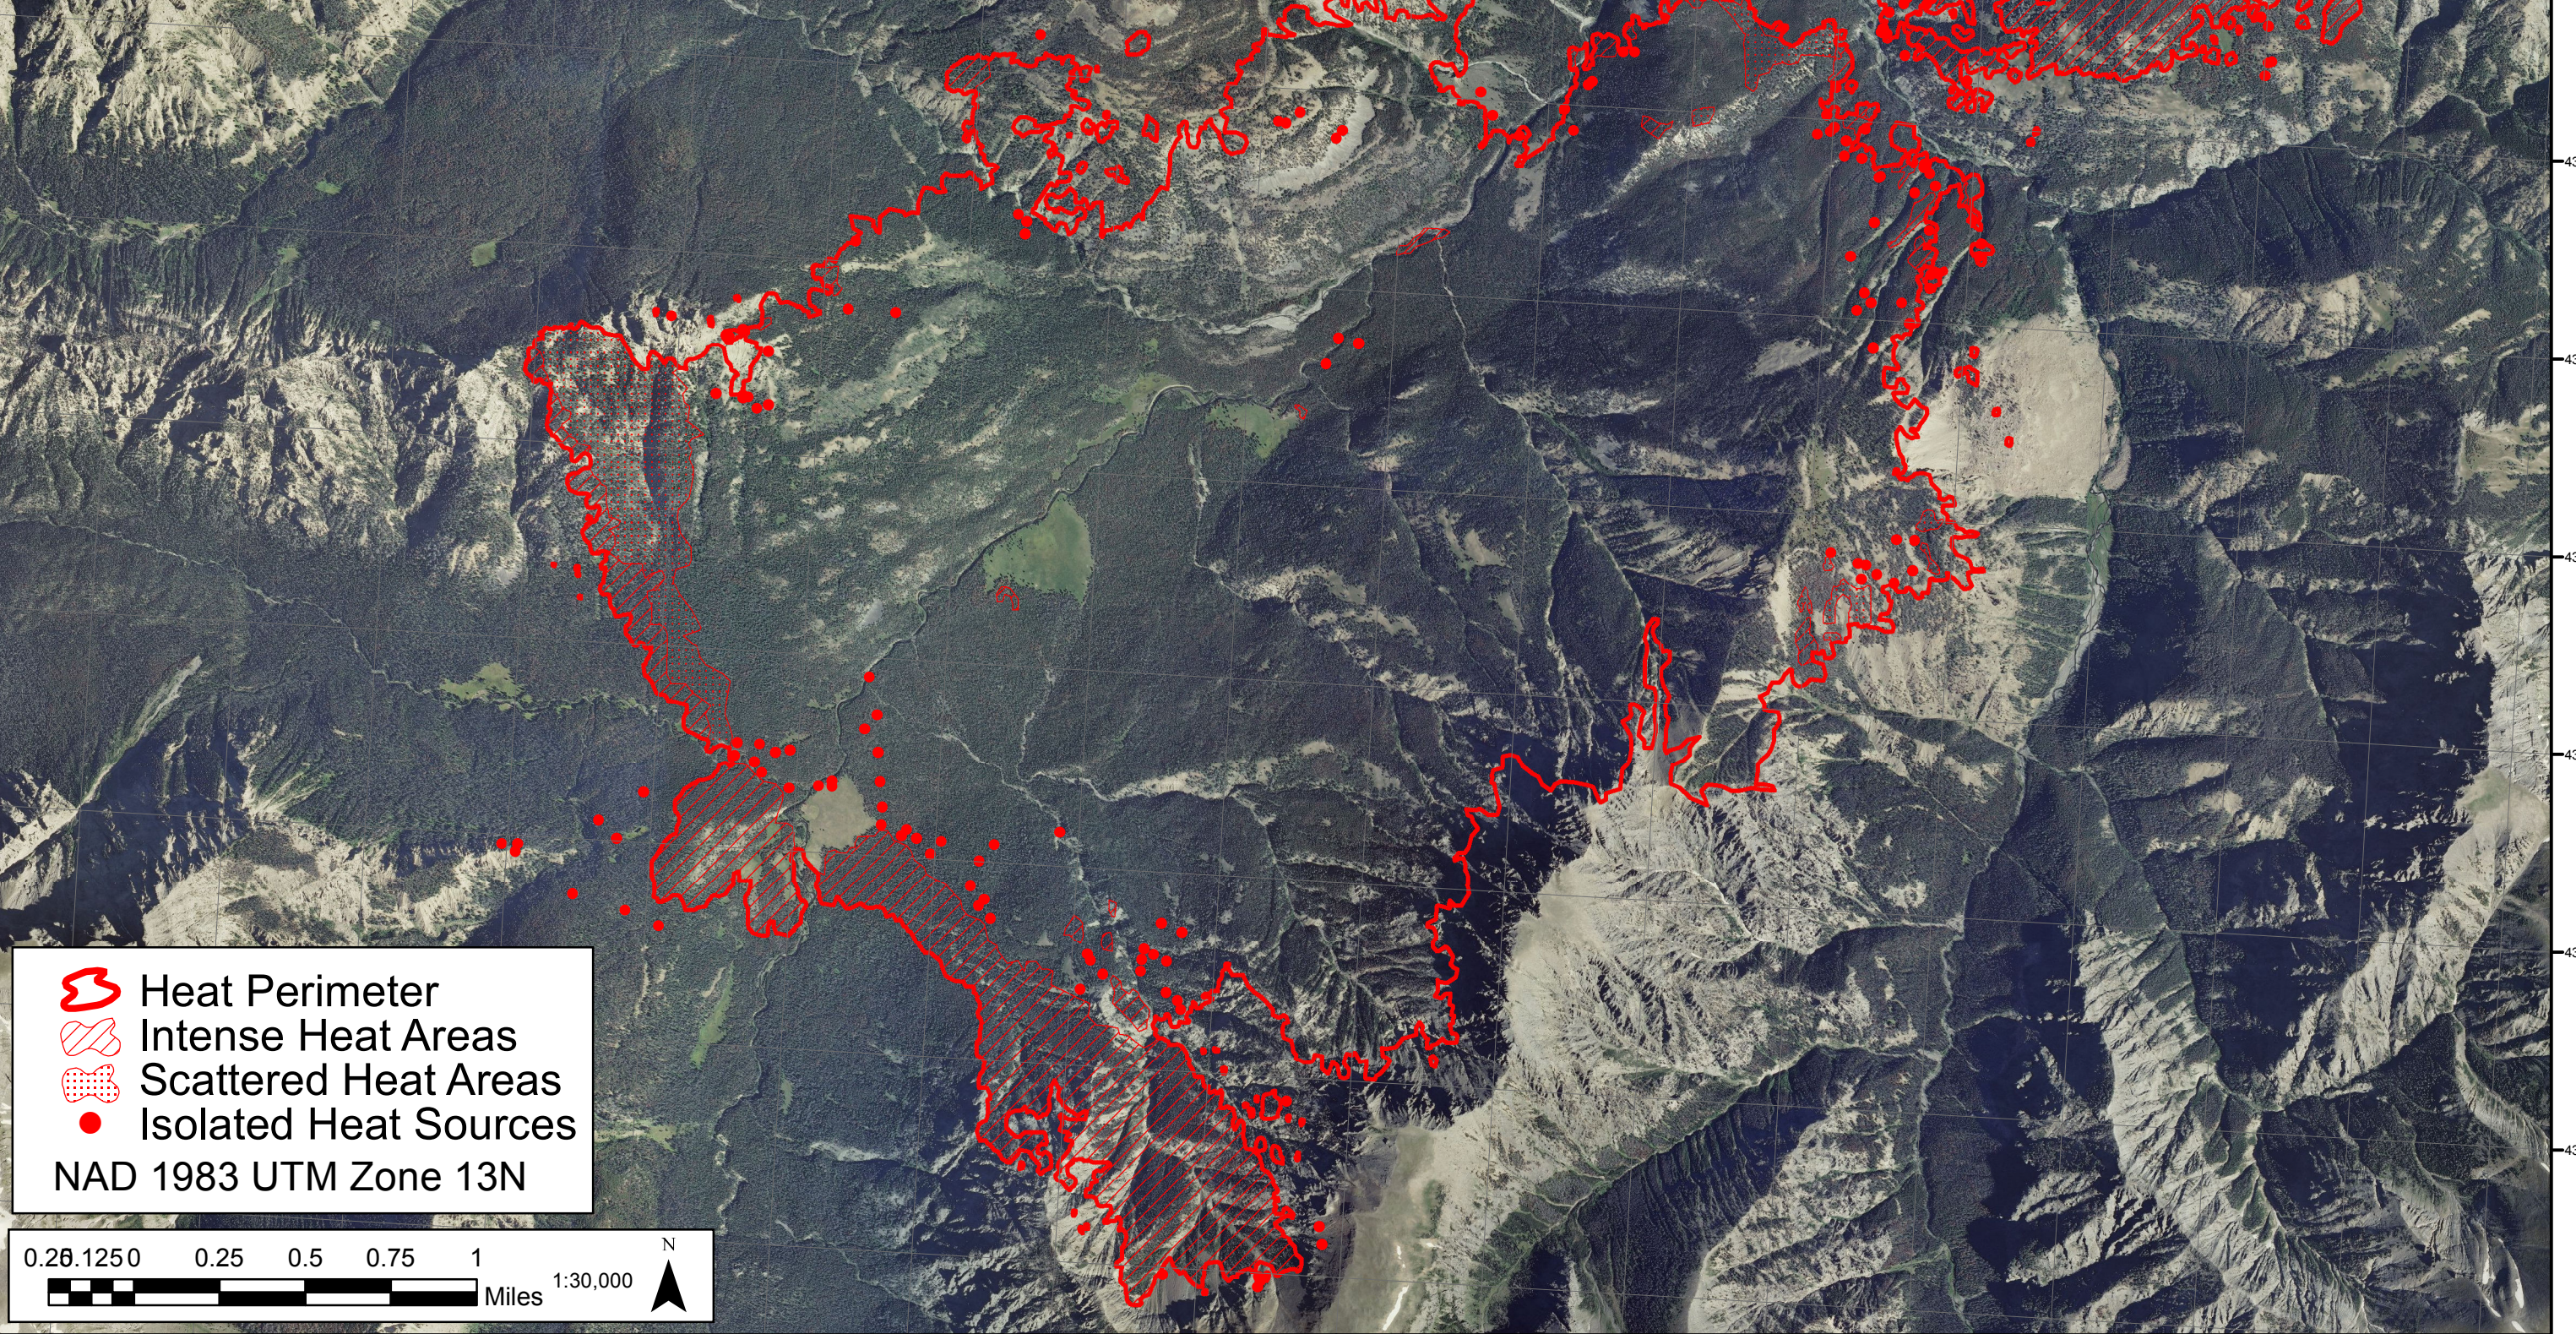

109°48'30"W 109°48'0"W 109°47'30"W 109°47'0"W 109°46'30"W 109°46'0"W 109°45'30"W 109°45'0"W 109°44'30"W 109°44'0"W 109°43'30"W 109°43'0"W 109°42'30"W 109°42'0"W 109°41'30"W 109°41'0"W 109°40'30"W 109°40'0"W

HARD LUCK FIRE INCIDENT
August 05, 2013
Aquisition: August 04, 2013 at 2054 MDT
Acres: 6,417
IRIN: Renee Jacokes-Mancini

 Heat Perimeter
 Intense Heat Areas
 Scattered Heat Areas
 Isolated Heat Sources
NAD 1983 UTM Zone 13N

109°48'0"W 109°47'30"W 109°47'0"W 109°46'30"W 109°46'0"W 109°45'30"W 109°45'0"W 109°44'30"W 109°44'0"W 109°43'30"W 109°43'0"W 109°42'30"W 109°42'0"W 109°41'30"W 109°41'0"W 109°40'30"W 109°40'0"W 109°39'30"W