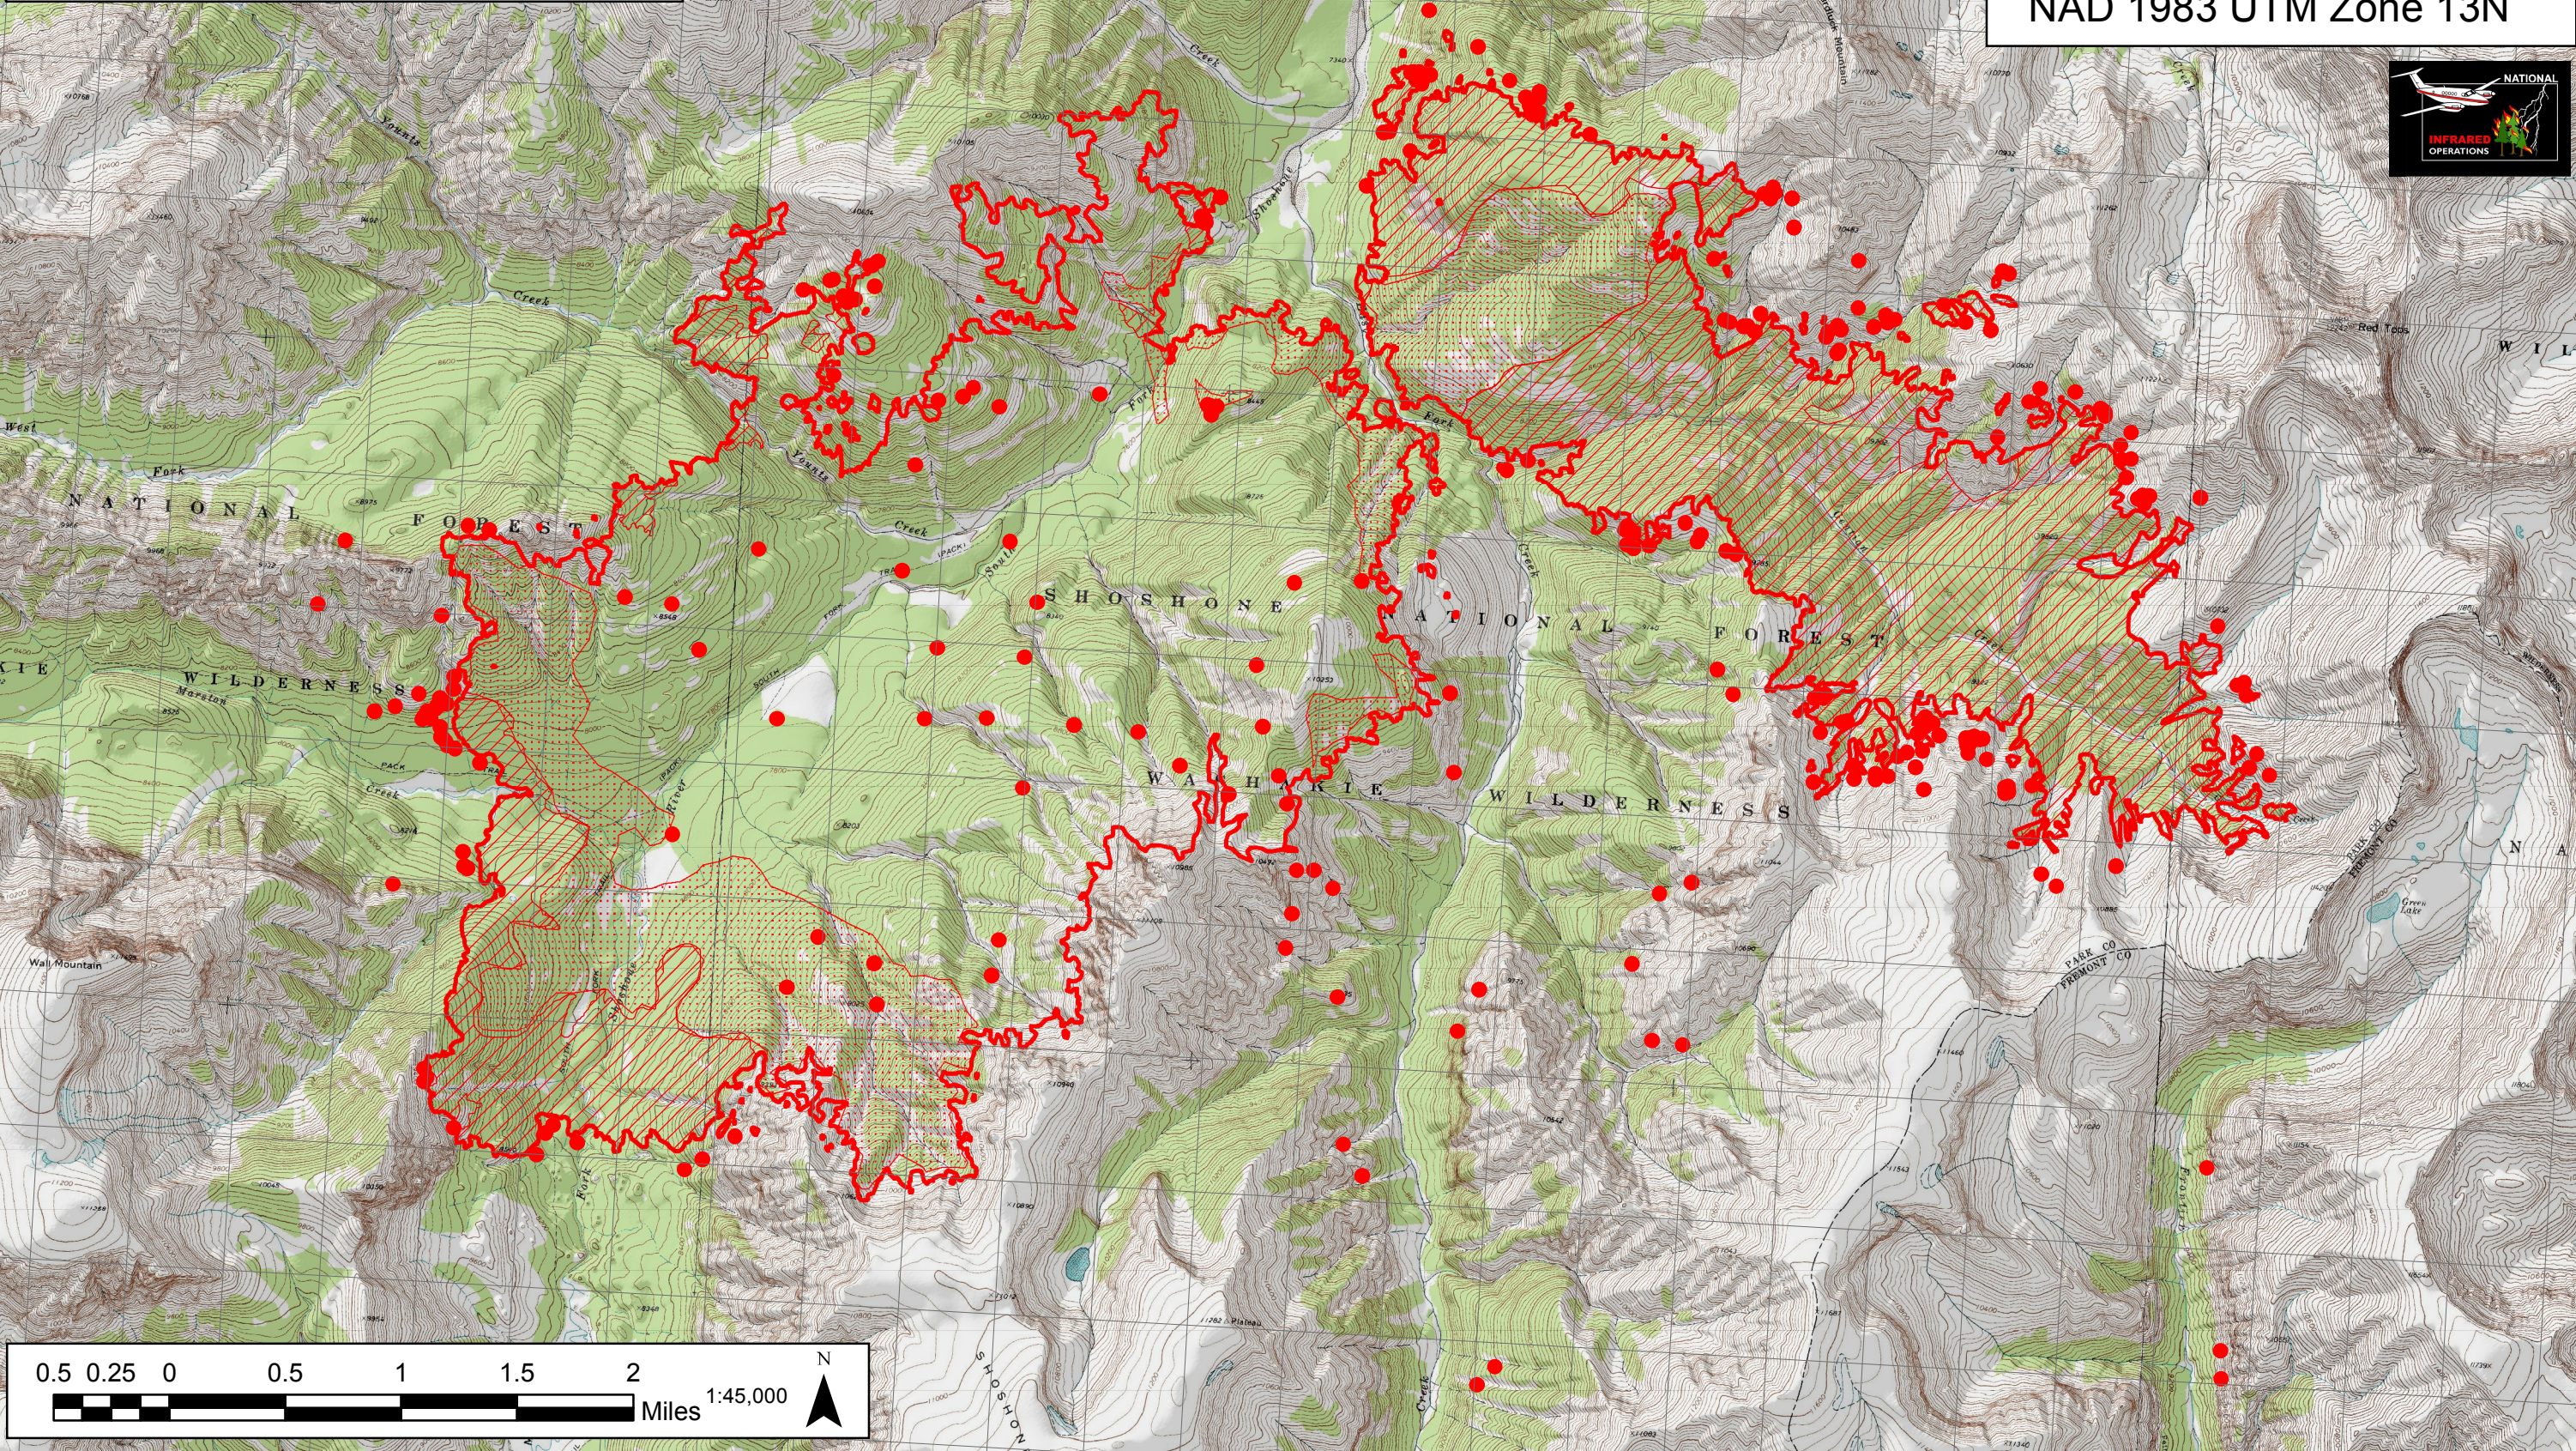

109°49'0"W 109°48'30"W 109°48'0"W 109°47'30"W 109°47'0"W 109°46'30"W 109°46'0"W 109°45'30"W 109°45'0"W 109°44'30"W 109°44'0"W 109°43'30"W 109°43'0"W 109°42'30"W 109°42'0"W 109°41'30"W 109°41'0"W 109°40'30"W 109°40'0"W 109°39'30"W 109°39'0"W 109°38'30"W 109°38'0"W 109°37'30"W 109°37'0"W 109°36'30"W 109°36'0"W

**HARD LUCK FIRE INCIDENT**  
**August 06, 2013**  
**Aquisition: August 06, 2013 at 0346 MDT**  
**Acres: 10,308**  
**IRIN: Renee Jacokes-Mancini**

-  Heat Perimeter
-  Intense Heat Areas
-  Scattered Heat Areas
-  Isolated Heat Sources

NAD 1983 UTM Zone 13N

109°48'30"W 109°48'0"W 109°47'30"W 109°47'0"W 109°46'30"W 109°46'0"W 109°45'30"W 109°45'0"W 109°44'30"W 109°44'0"W 109°43'30"W 109°43'0"W 109°42'30"W 109°42'0"W 109°41'30"W 109°41'0"W 109°40'30"W 109°40'0"W 109°39'30"W 109°39'0"W 109°38'30"W 109°38'0"W 109°37'30"W 109°37'0"W 109°36'30"W 109°36'0"W 109°35'30"W