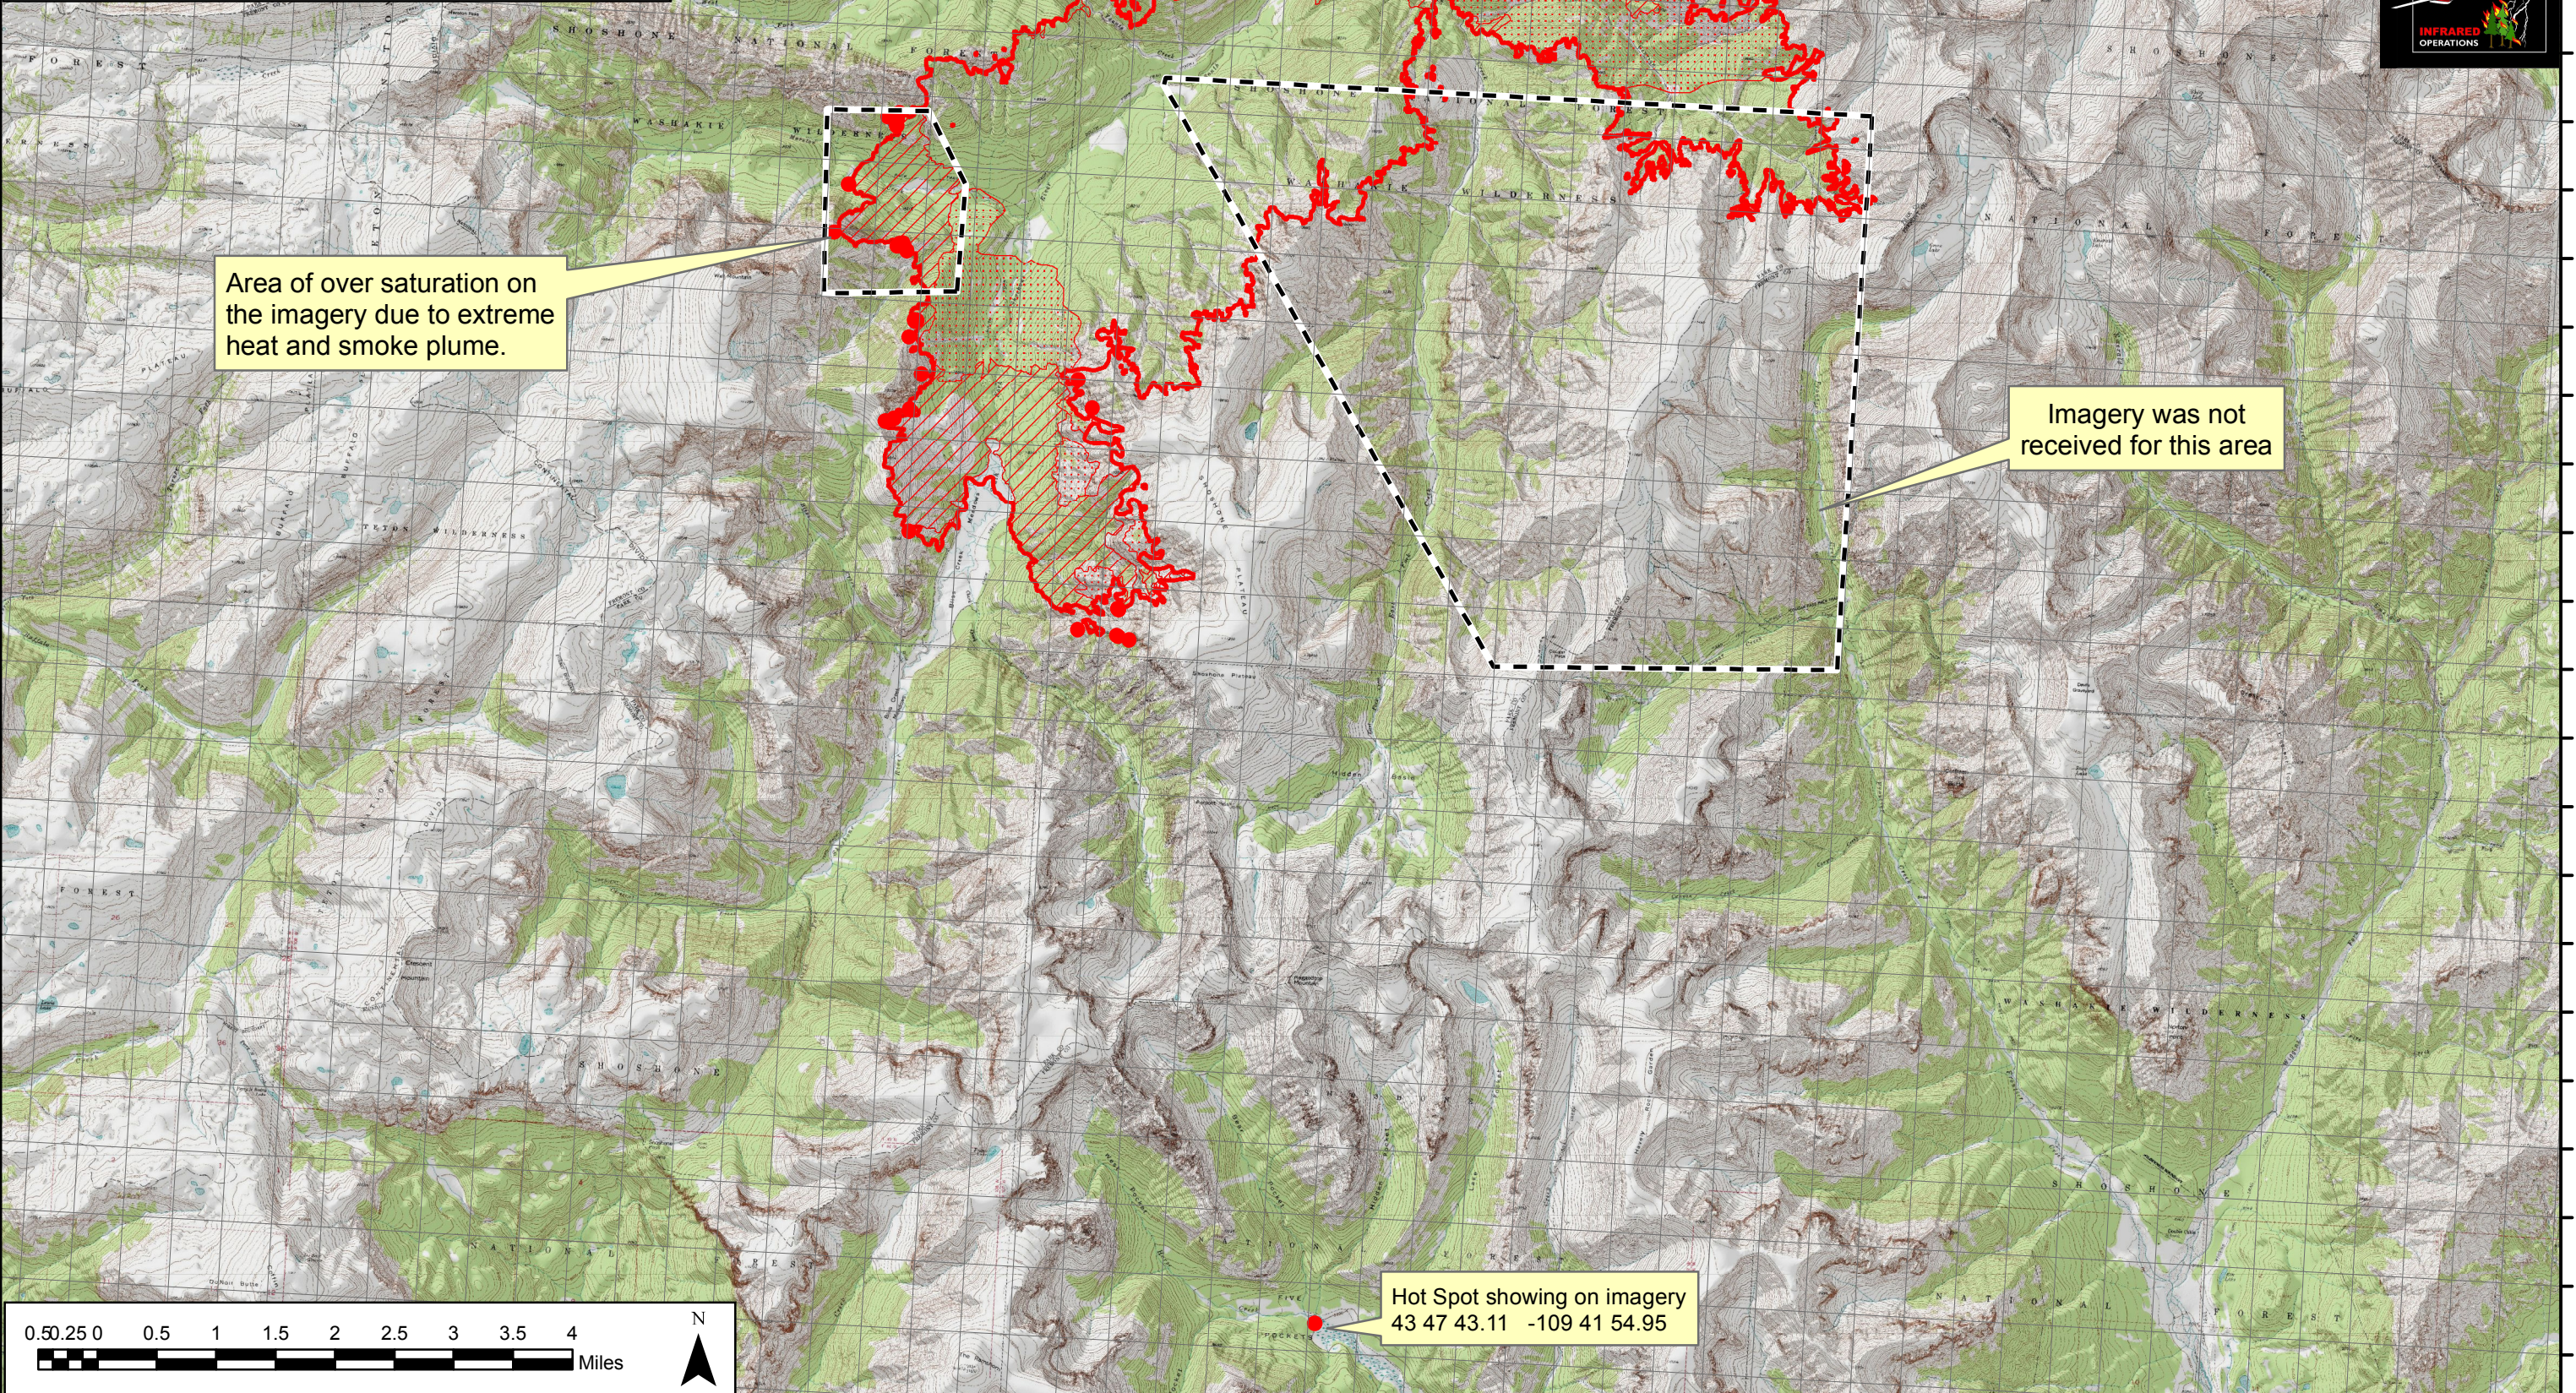

109°55'30"W 109°54'30"W 109°53'30"W 109°52'30"W 109°51'30"W 109°50'30"W 109°49'30"W 109°48'30"W 109°47'30"W 109°46'30"W 109°45'30"W 109°44'30"W 109°43'30"W 109°42'30"W 109°41'30"W 109°40'30"W 109°39'30"W 109°38'30"W 109°37'30"W 109°36'30"W 109°35'30"W 109°34'30"W 109°33'30"W 109°32'30"W 109°31'30"W 109°30'30"W

HARD LUCK FIRE INCIDENT
August 07, 2013
Aquisition: August 06, 2013 at 2202 MDT
Acres: 13,046
IRIN: Renee Jacokes-Mancini
Tammy Hocut (T)

-  Heat Perimeter
 -  Intense Heat Areas
 -  Scattered Heat Areas
 -  Isolated Heat Sources
- NAD 1983 UTM Zone 13N

Area of over saturation on the imagery due to extreme heat and smoke plume.

Imagery was not received for this area

Hot Spot showing on imagery
43 47 43.11 -109 41 54.95

109°54'30"W 109°53'30"W 109°52'30"W 109°51'30"W 109°50'30"W 109°49'30"W 109°48'30"W 109°47'30"W 109°46'30"W 109°45'30"W 109°44'30"W 109°43'30"W 109°42'30"W 109°41'30"W 109°40'30"W 109°39'30"W 109°38'30"W 109°37'30"W 109°36'30"W 109°35'30"W 109°34'30"W 109°33'30"W 109°32'30"W 109°31'30"W 109°30'30"W