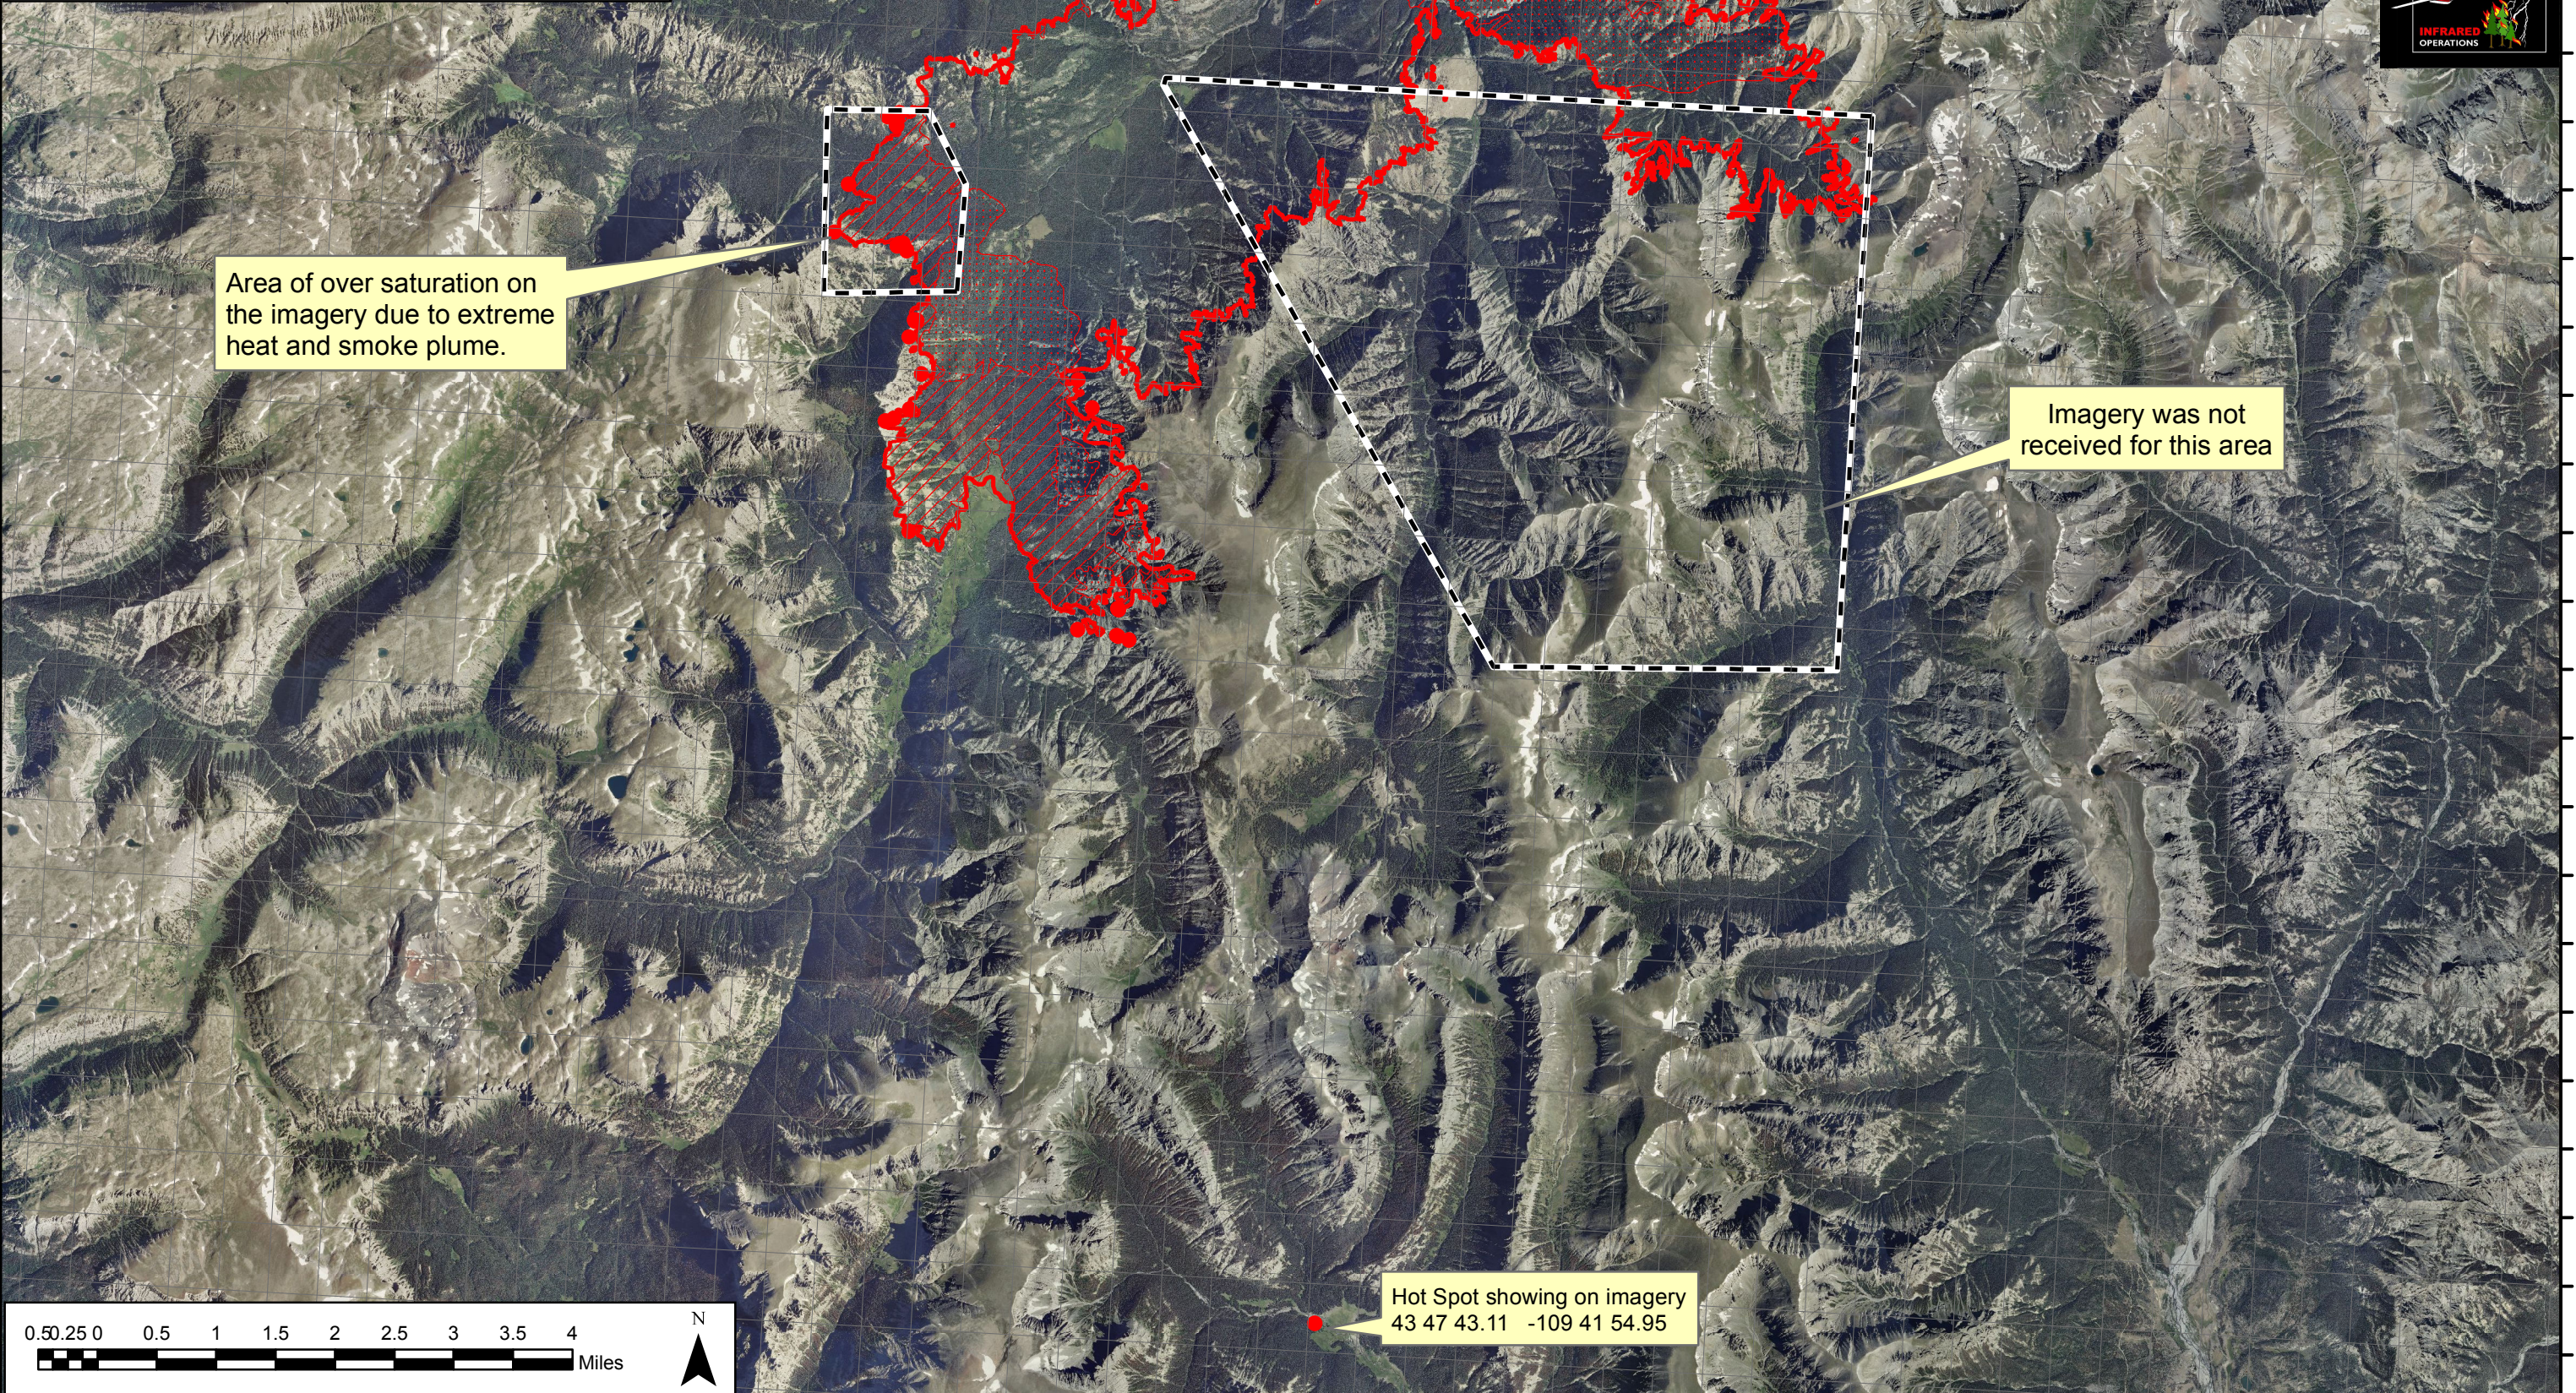

109°55'30"W 109°54'30"W 109°53'30"W 109°52'30"W 109°51'30"W 109°50'30"W 109°49'30"W 109°48'30"W 109°47'30"W 109°46'30"W 109°45'30"W 109°44'30"W 109°43'30"W 109°42'30"W 109°41'30"W 109°40'30"W 109°39'30"W 109°38'30"W 109°37'30"W 109°36'30"W 109°35'30"W 109°34'30"W 109°33'30"W 109°32'30"W 109°31'30"W 109°30'30"W

HARD LUCK FIRE INCIDENT
August 07, 2013
Aquisition: August 06, 2013 at 2202 MDT
Acres: 13,046
IRIN: Renee Jacokes-Mancini
Tammy Hocut (T)

-  Heat Perimeter
-  Intense Heat Areas
-  Scattered Heat Areas
-  Isolated Heat Sources

NAD 1983 UTM Zone 13N

Area of over saturation on the imagery due to extreme heat and smoke plume.

Imagery was not received for this area

Hot Spot showing on imagery
43 47 43.11 -109 41 54.95

109°54'30"W 109°53'30"W 109°52'30"W 109°51'30"W 109°50'30"W 109°49'30"W 109°48'30"W 109°47'30"W 109°46'30"W 109°45'30"W 109°44'30"W 109°43'30"W 109°42'30"W 109°41'30"W 109°40'30"W 109°39'30"W 109°38'30"W 109°37'30"W 109°36'30"W 109°35'30"W 109°34'30"W 109°33'30"W 109°32'30"W 109°31'30"W 109°30'30"W 109°29'30"W