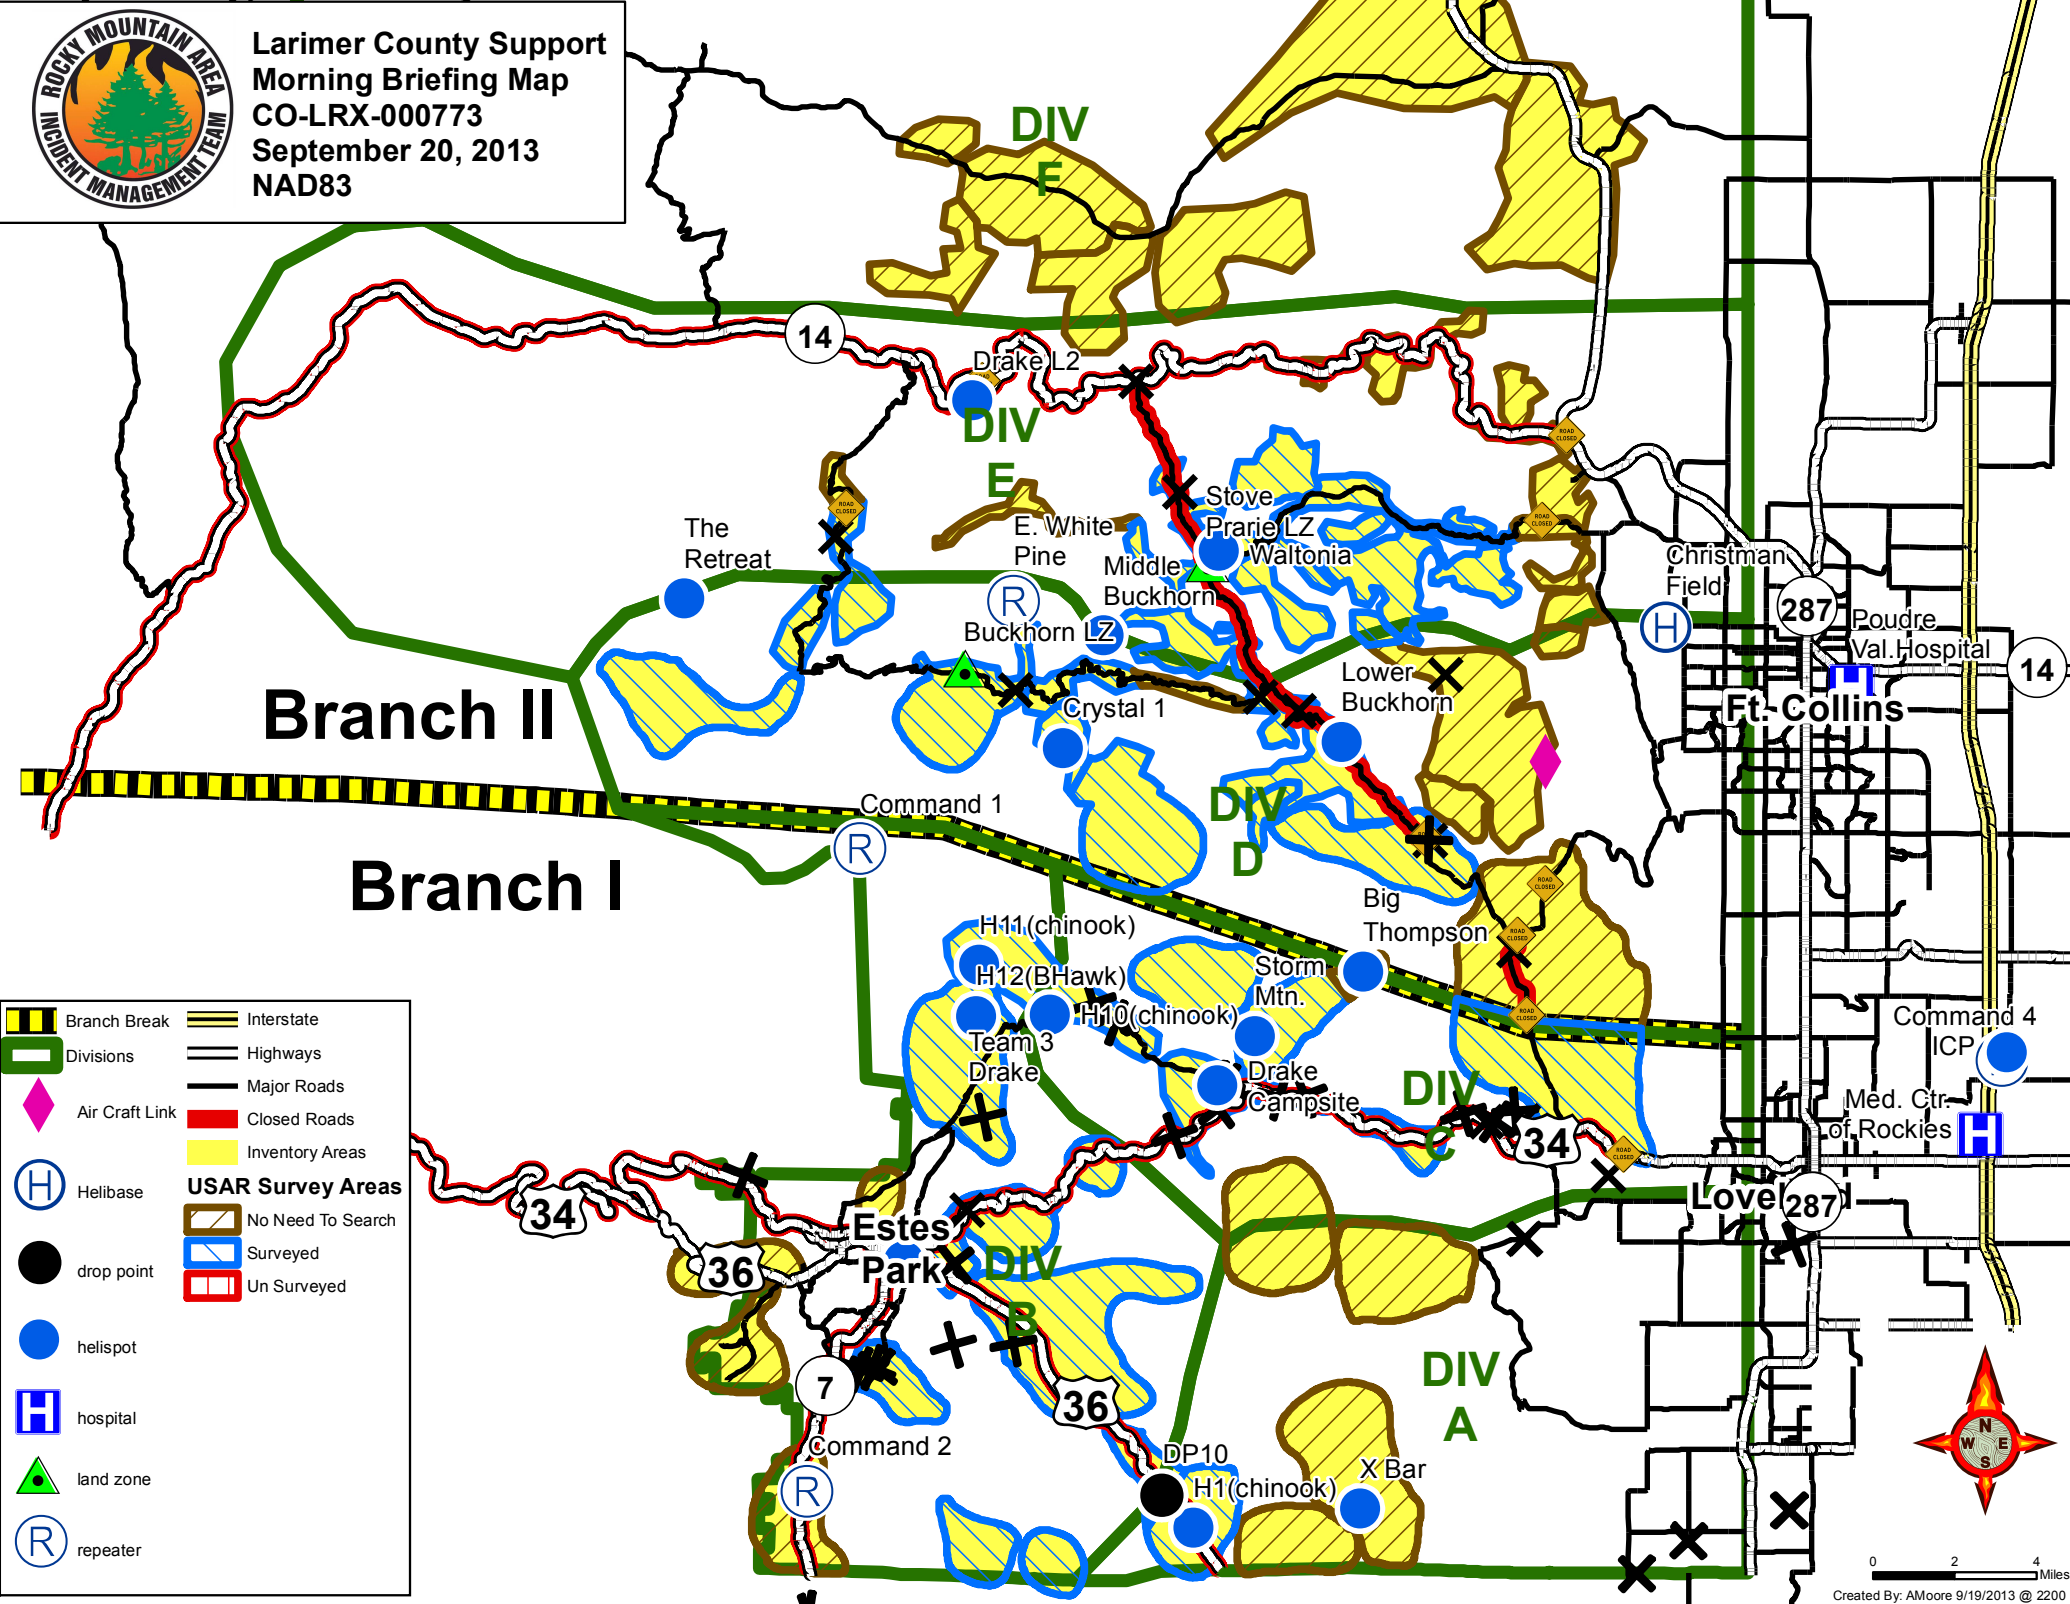

Larimer County Support
 Morning Briefing Map
 CO-LRX-000773
 September 20, 2013
 NAD83

- Branch Break
- Divisions
- Air Craft Link
- Helibase
- drop point
- helispot
- hospital
- land zone
- repeater
- Interstate
- Highways
- Major Roads
- Closed Roads
- Inventory Areas
- USAR Survey Areas
 - No Need To Search
 - Surveyed
 - Un Surveyed