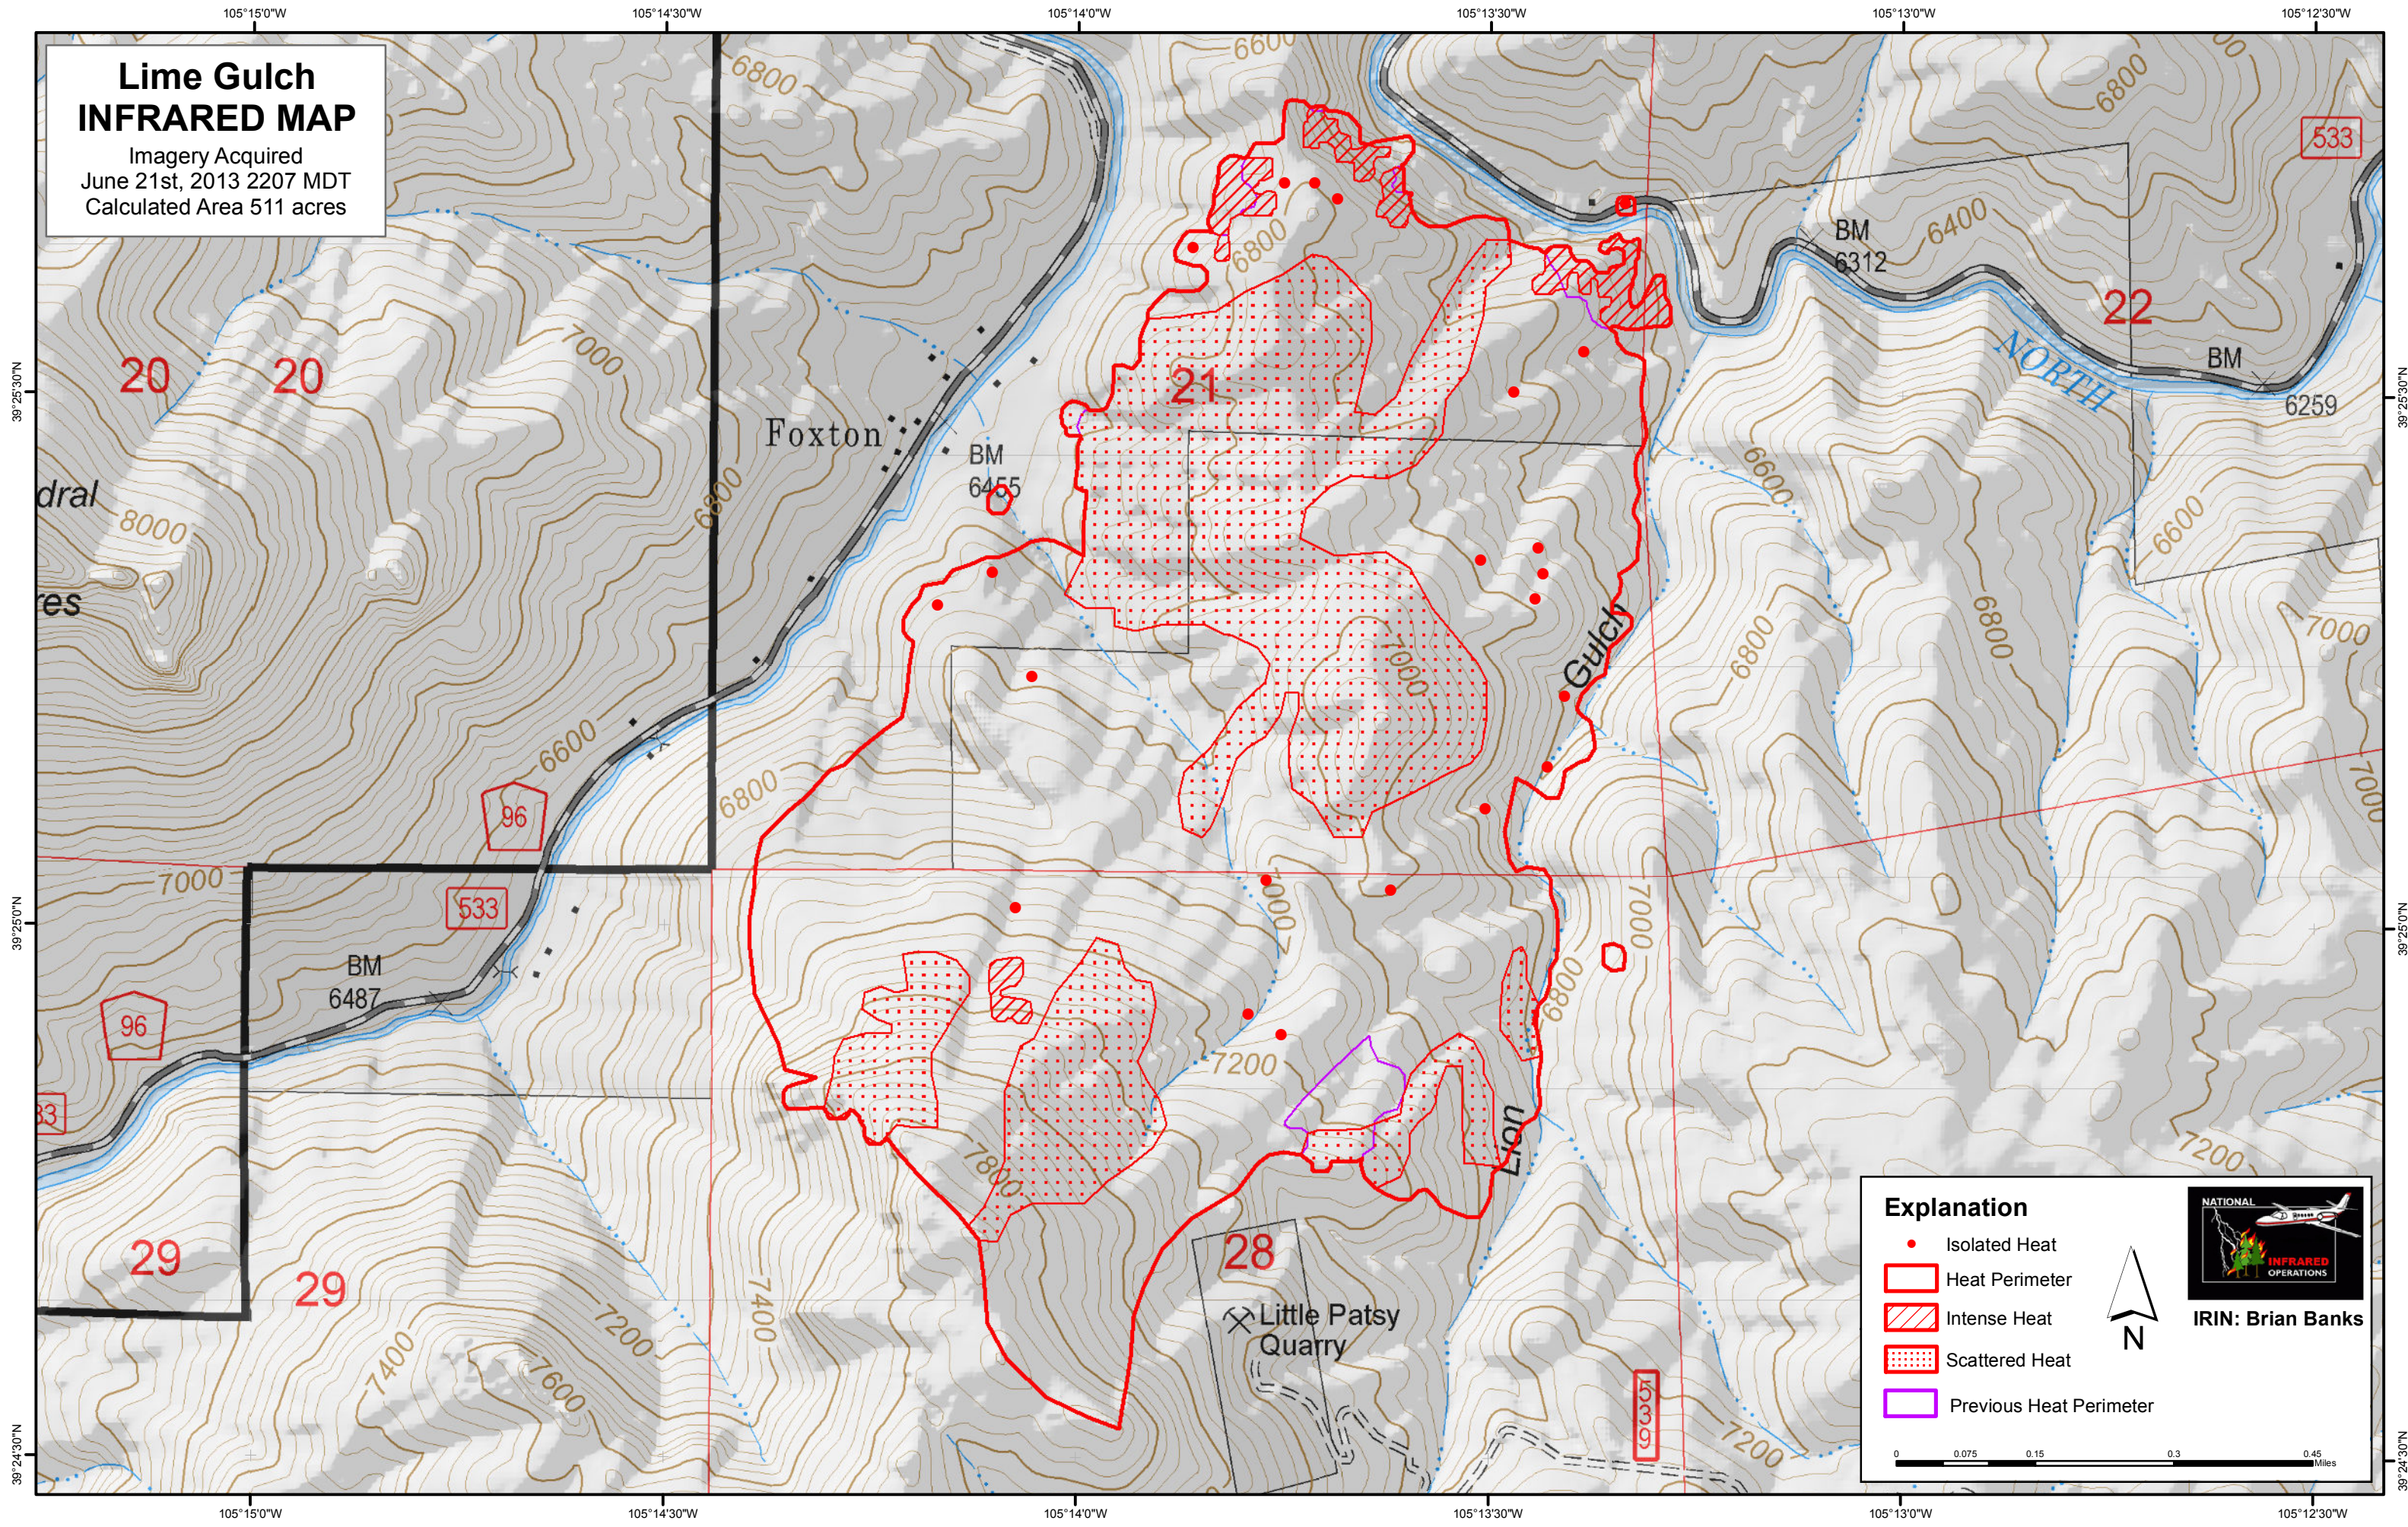

Lime Gulch INFRARED MAP

Imagery Acquired
June 21st, 2013 2207 MDT
Calculated Area 511 acres

Explanation

- Isolated Heat
- Heat Perimeter
- ▨ Intense Heat
- ▤ Scattered Heat
- Previous Heat Perimeter

NATIONAL INFRARED OPERATIONS
IRIN: Brian Banks

0 0.075 0.15 0.3 0.45 Miles