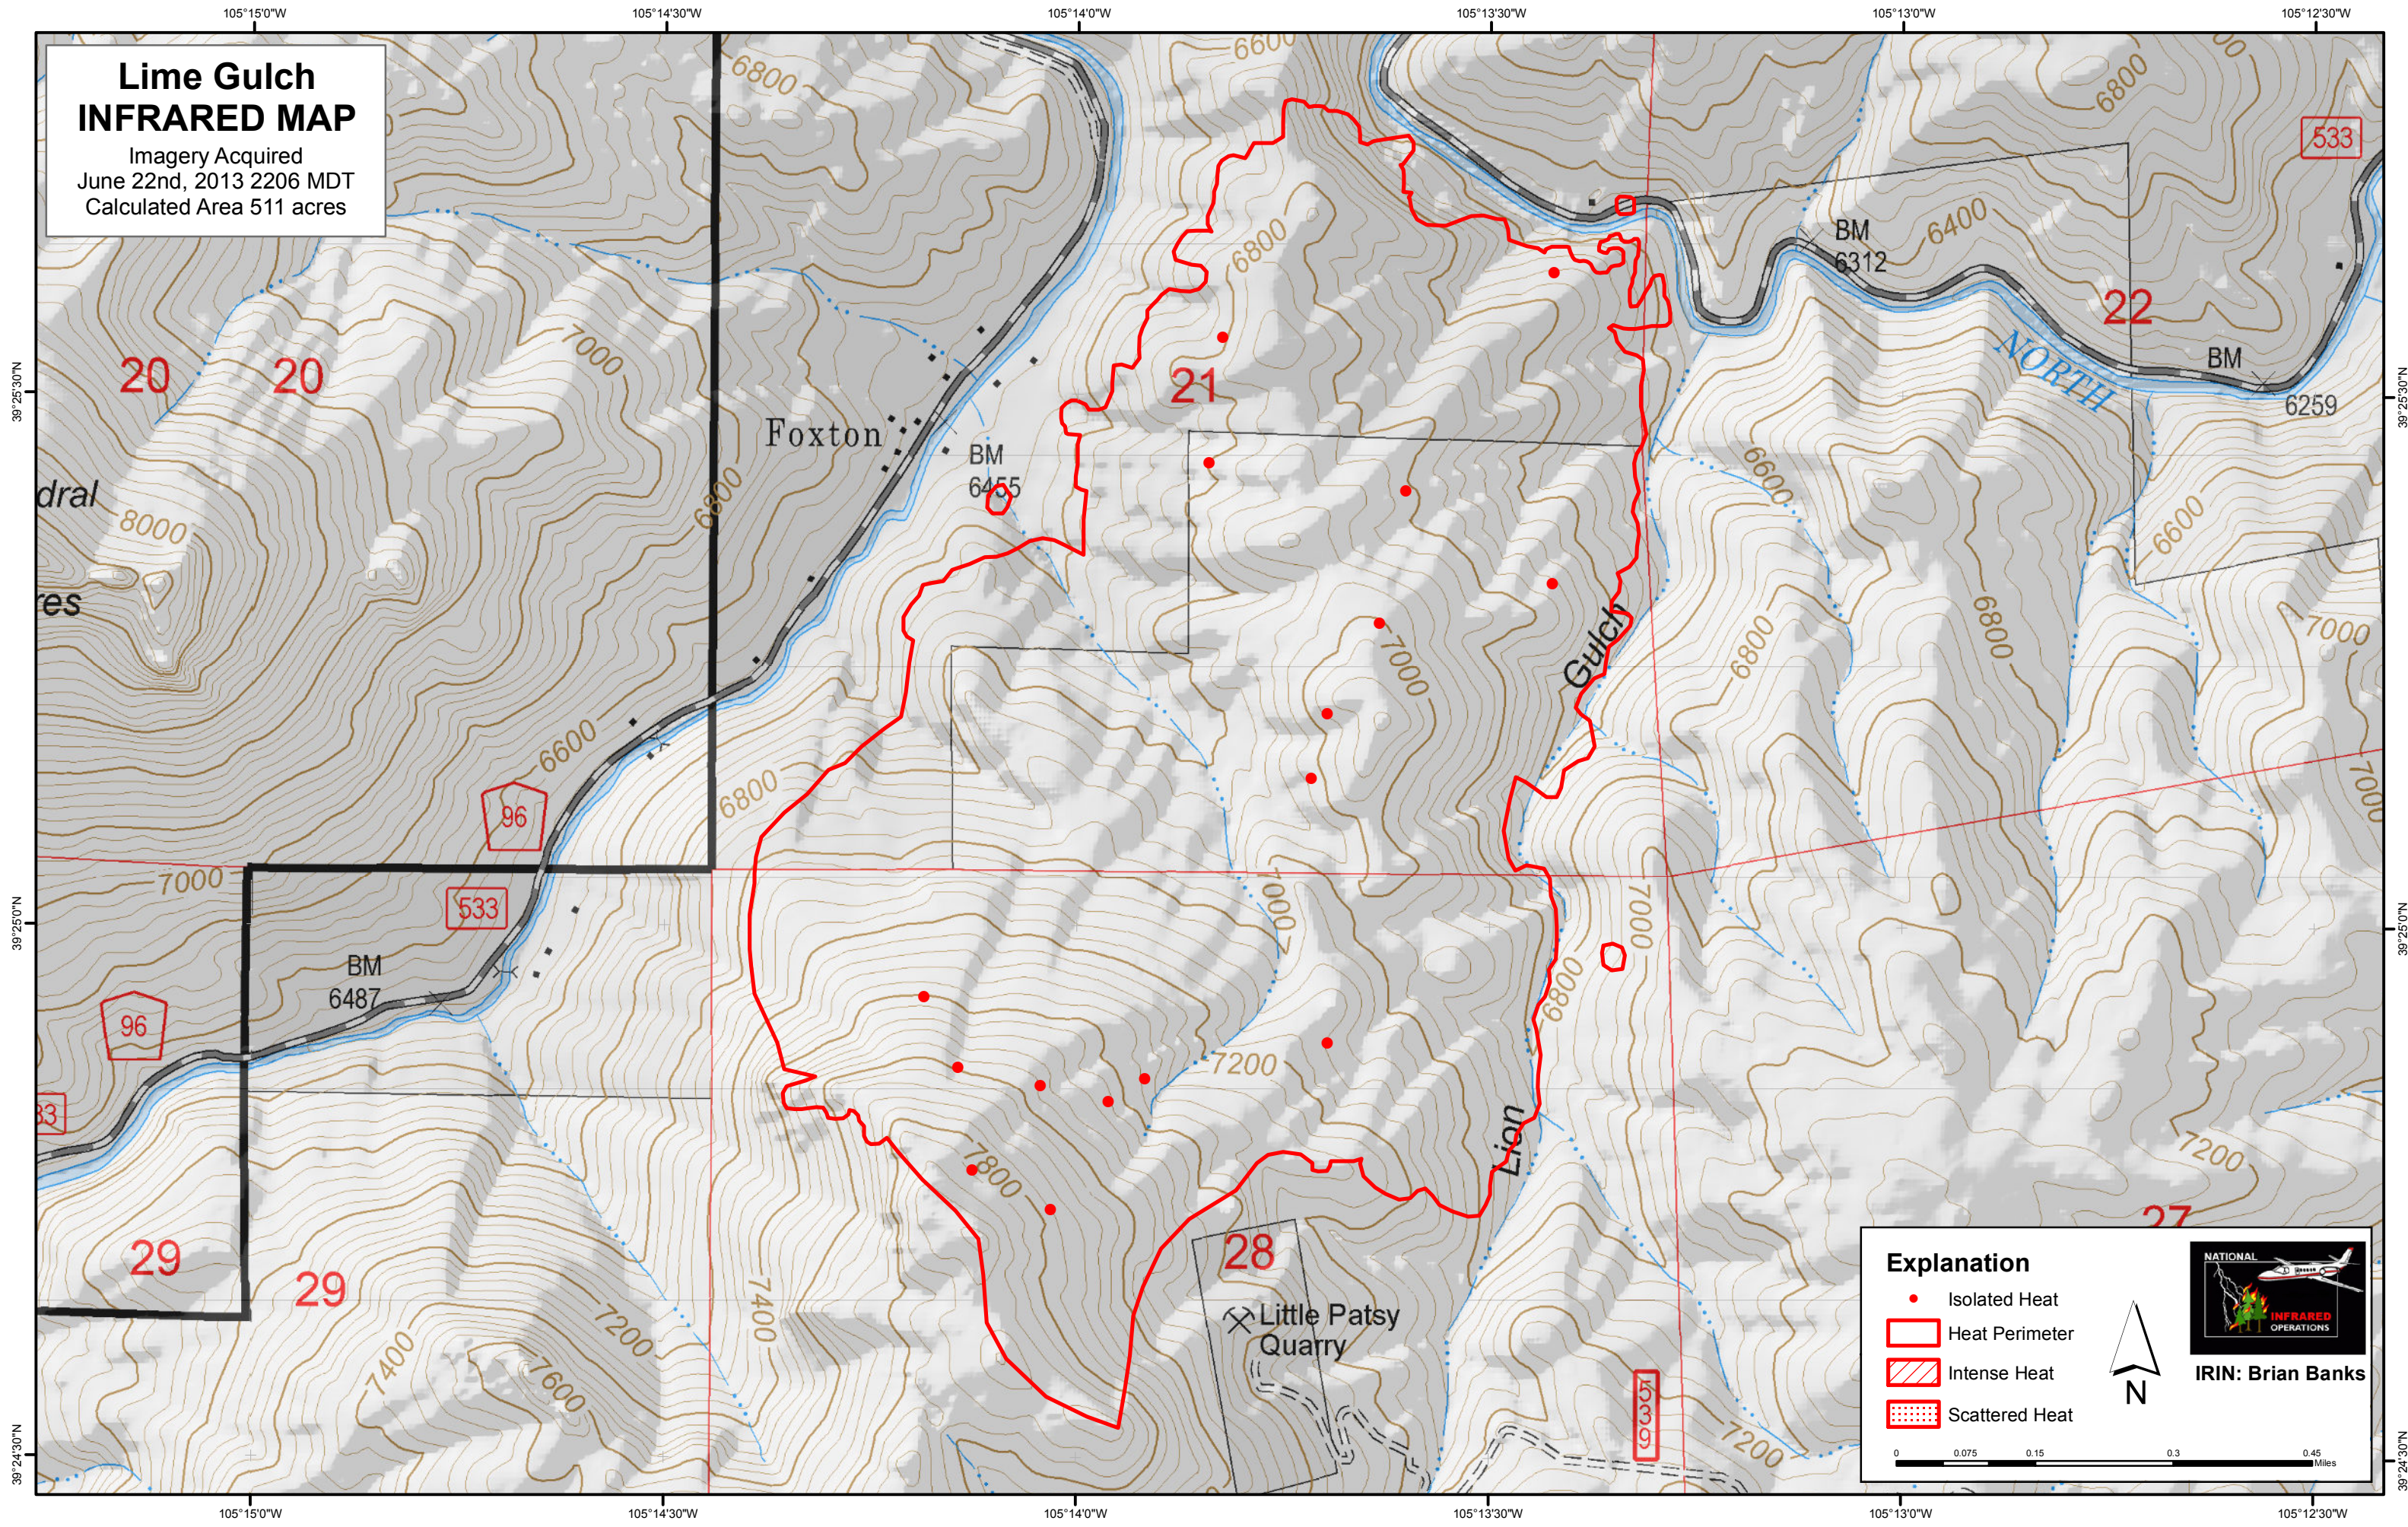

Lime Gulch INFRARED MAP

Imagery Acquired
June 22nd, 2013 2206 MDT
Calculated Area 511 acres

Explanation

- Isolated Heat
- ▭ Heat Perimeter
- ▨ Intense Heat
- ▤ Scattered Heat

IRIN: Brian Banks