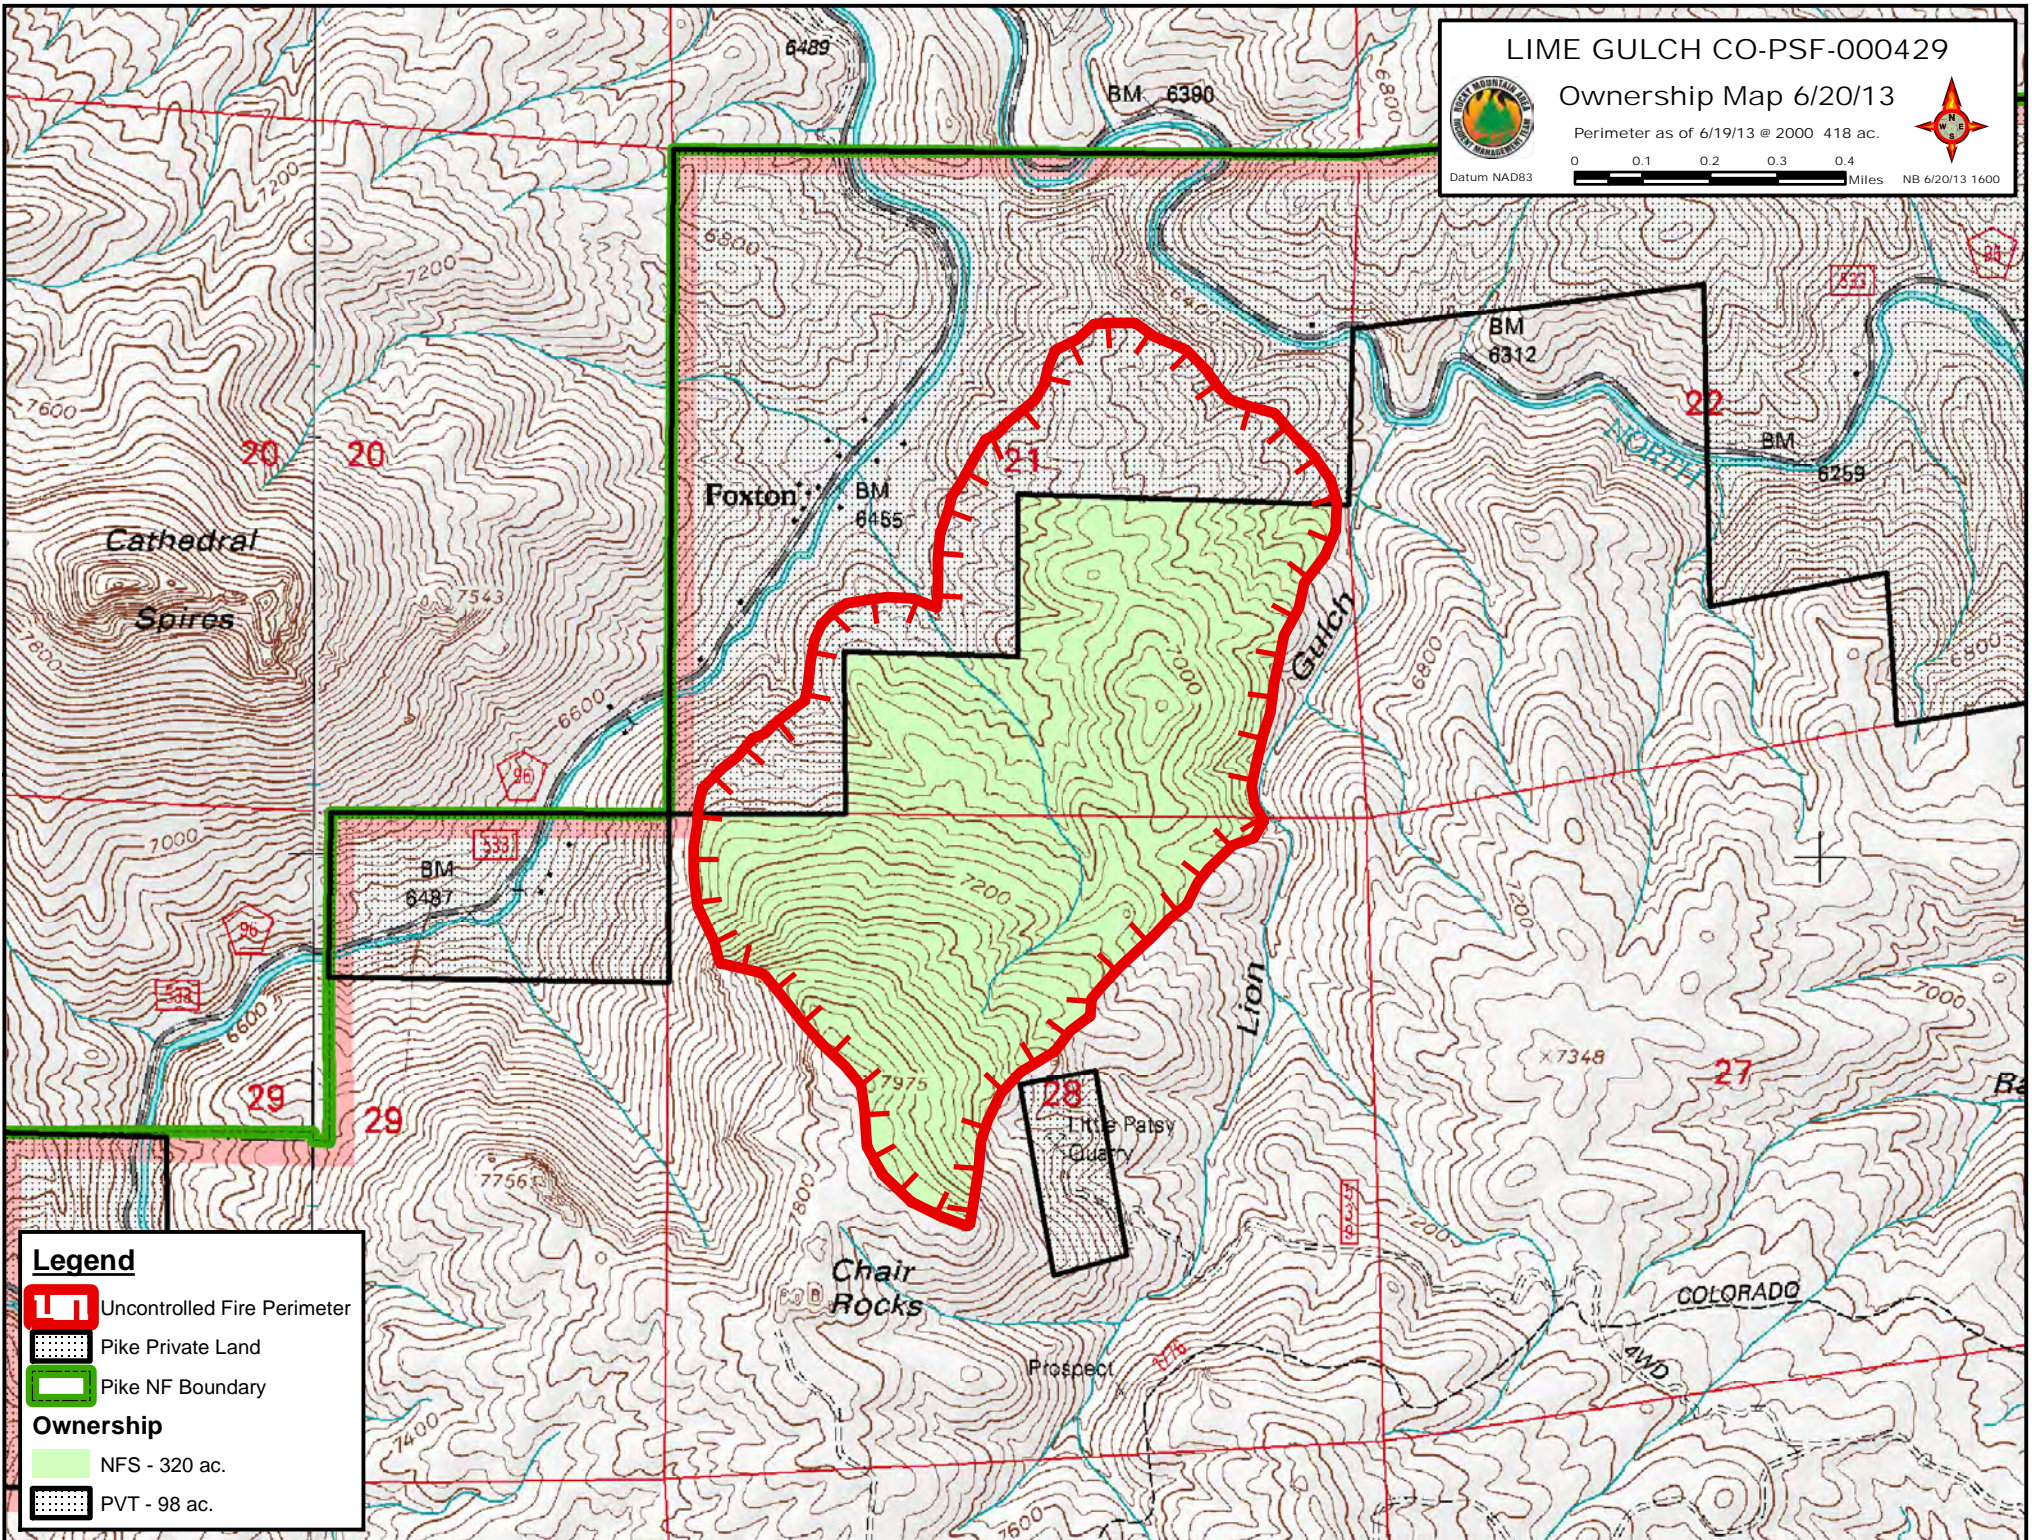

LIME GULCH CO-PSF-000429

Ownership Map 6/20/13

Perimeter as of 6/19/13 @ 2000 418 ac.

Datum NAD83

**Legend**

-  Uncontrolled Fire Perimeter
-  Pike Private Land
-  Pike NF Boundary
- Ownership**
-  NFS - 320 ac.
-  PVT - 98 ac.