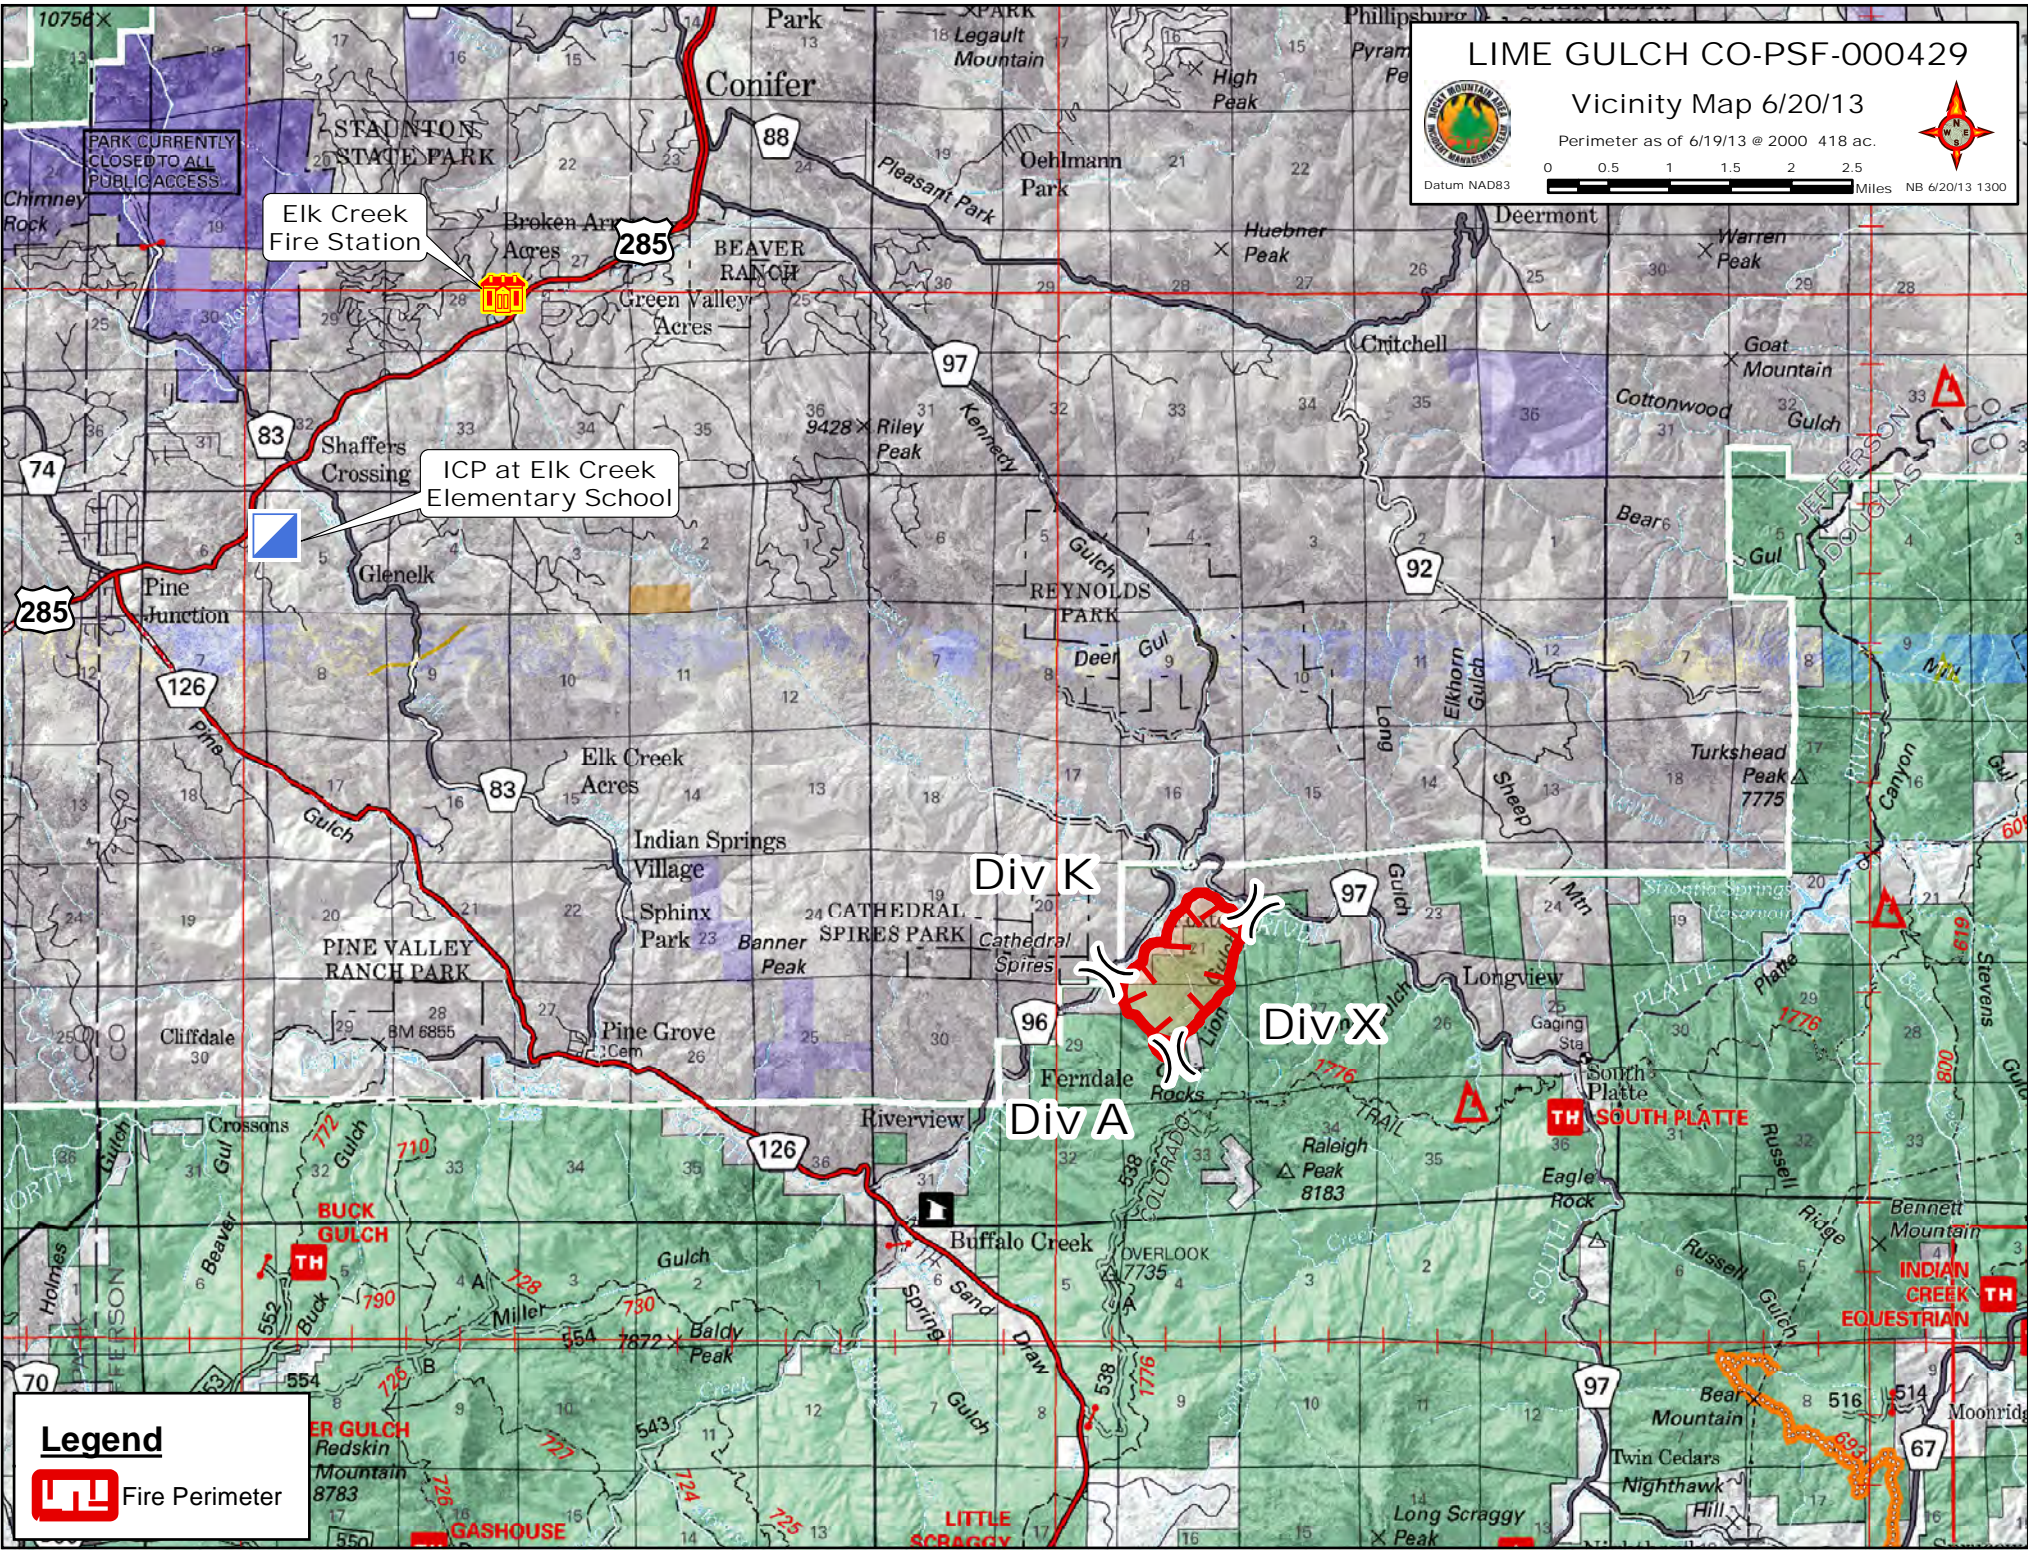

LIME GULCH CO-PSF-000429

Vicinity Map 6/20/13

Perimeter as of 6/19/13 @ 2000 418 ac.

Datum NAD83 0 0.5 1 1.5 2 2.5 Miles NB 6/20/13 1300

PARK CURRENTLY CLOSED TO ALL PUBLIC ACCESS.

Elk Creek Fire Station

ICP at Elk Creek Elementary School

Div K

Div X

Div A

Legend

Fire Perimeter