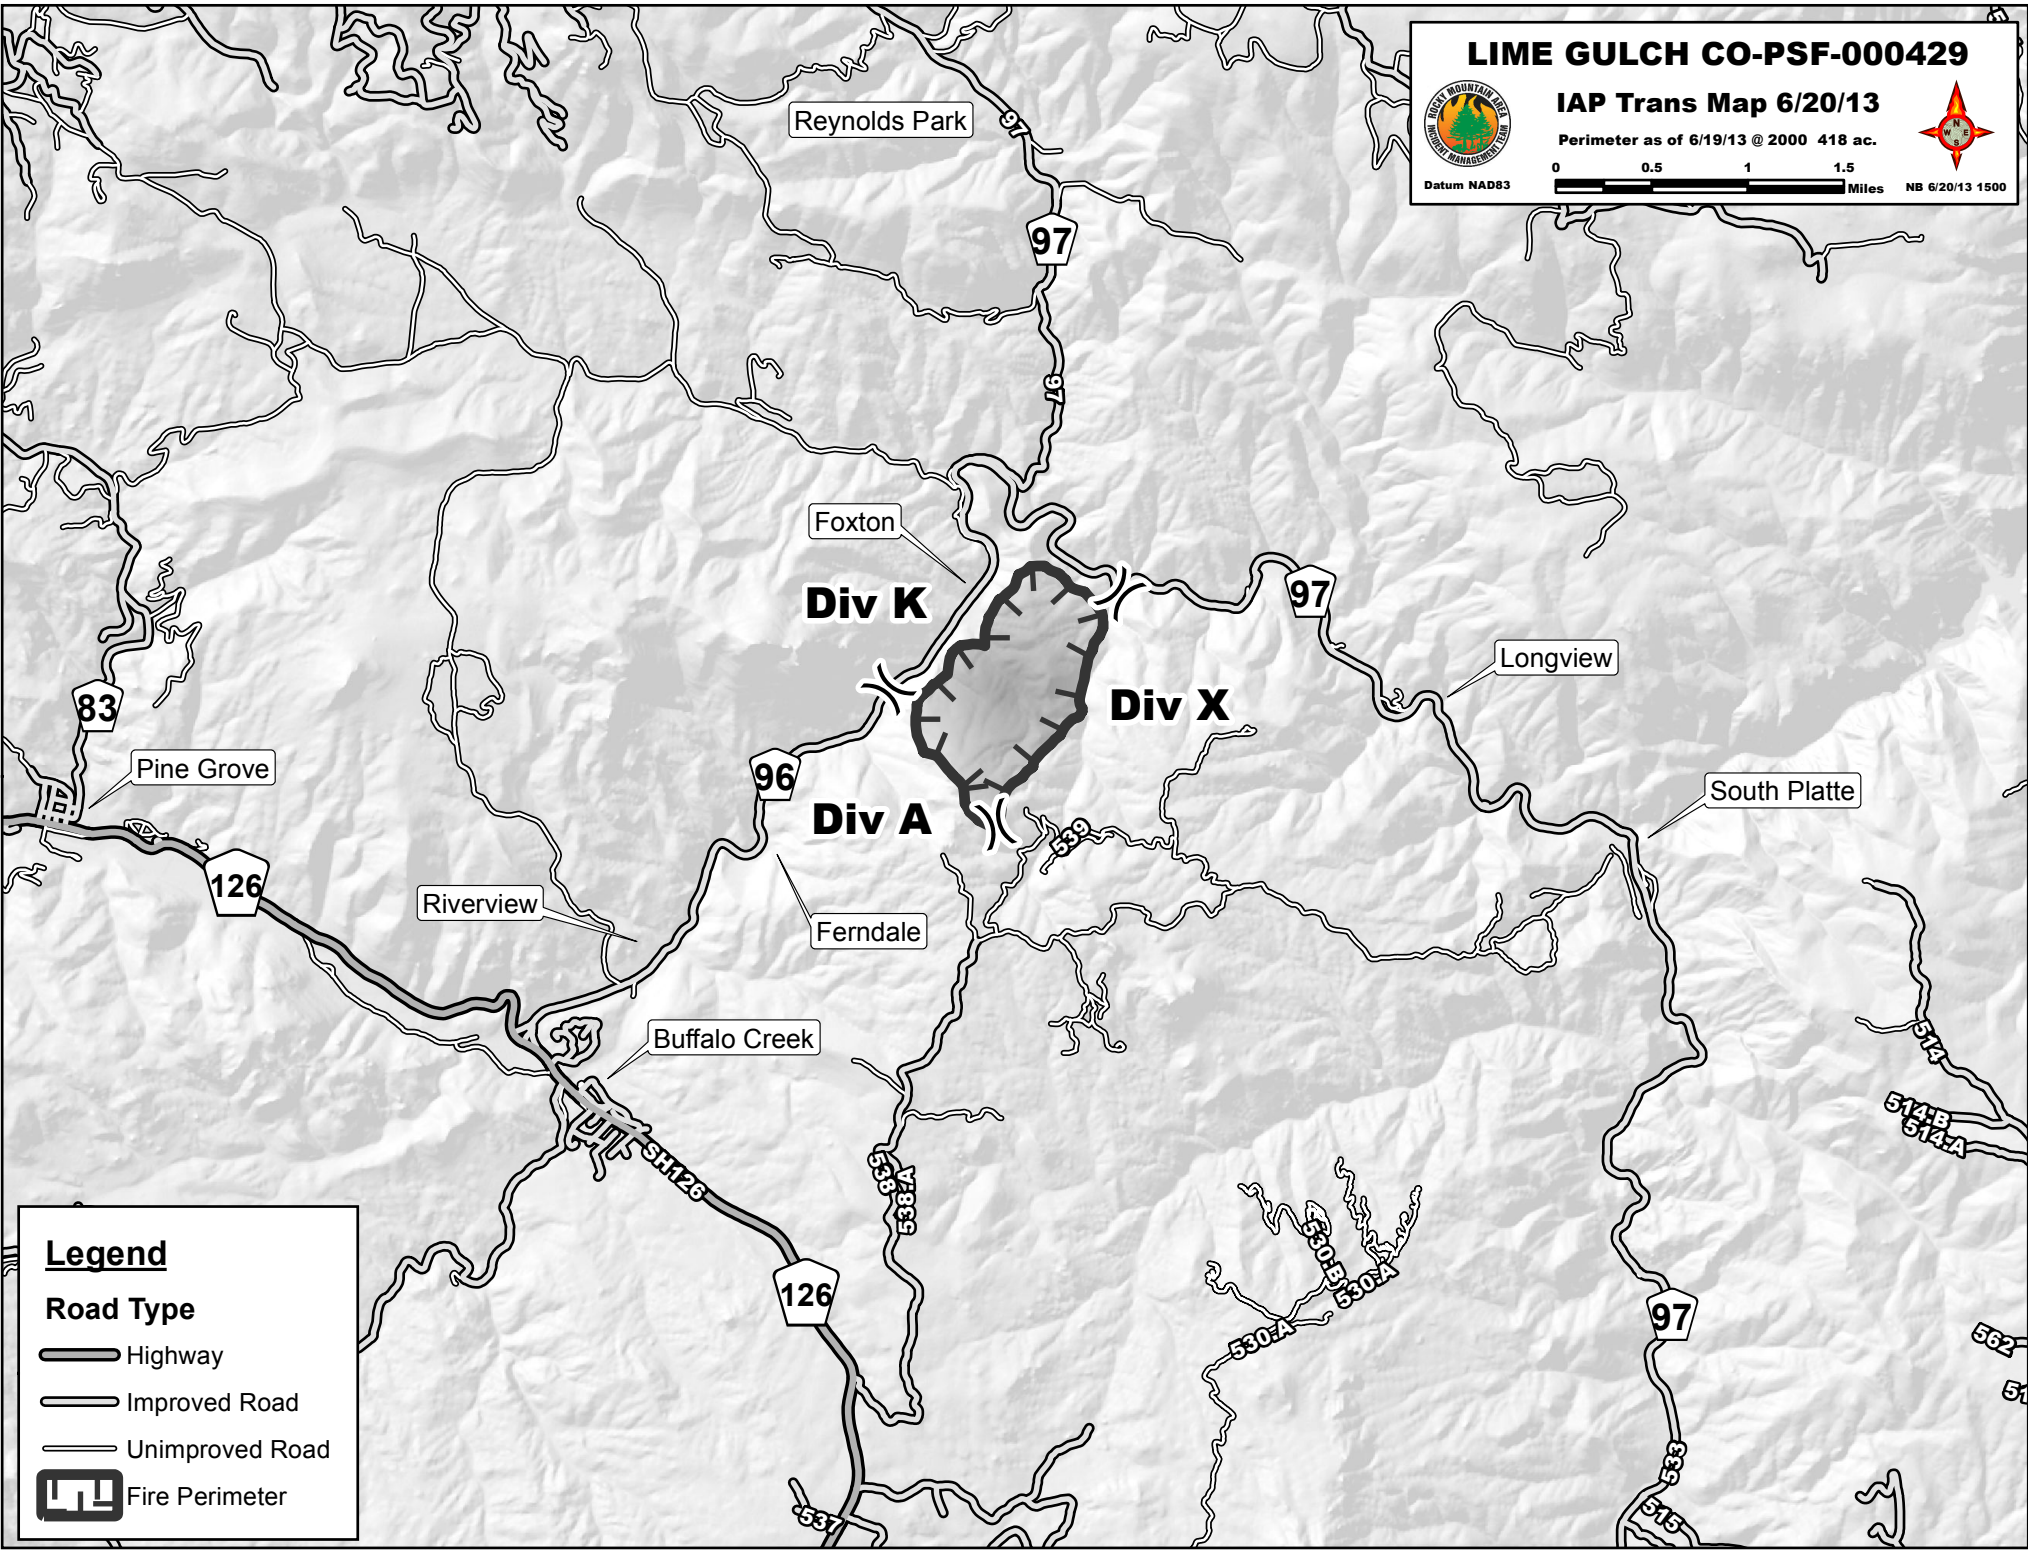

LIME GULCH CO-PSF-000429

IAP Trans Map 6/20/13

Perimeter as of 6/19/13 @ 2000 418 ac.

Datum NAD83  Miles NB 6/20/13 1500

Legend

Road Type

-  Highway
-  Improved Road
-  Unimproved Road
-  Fire Perimeter