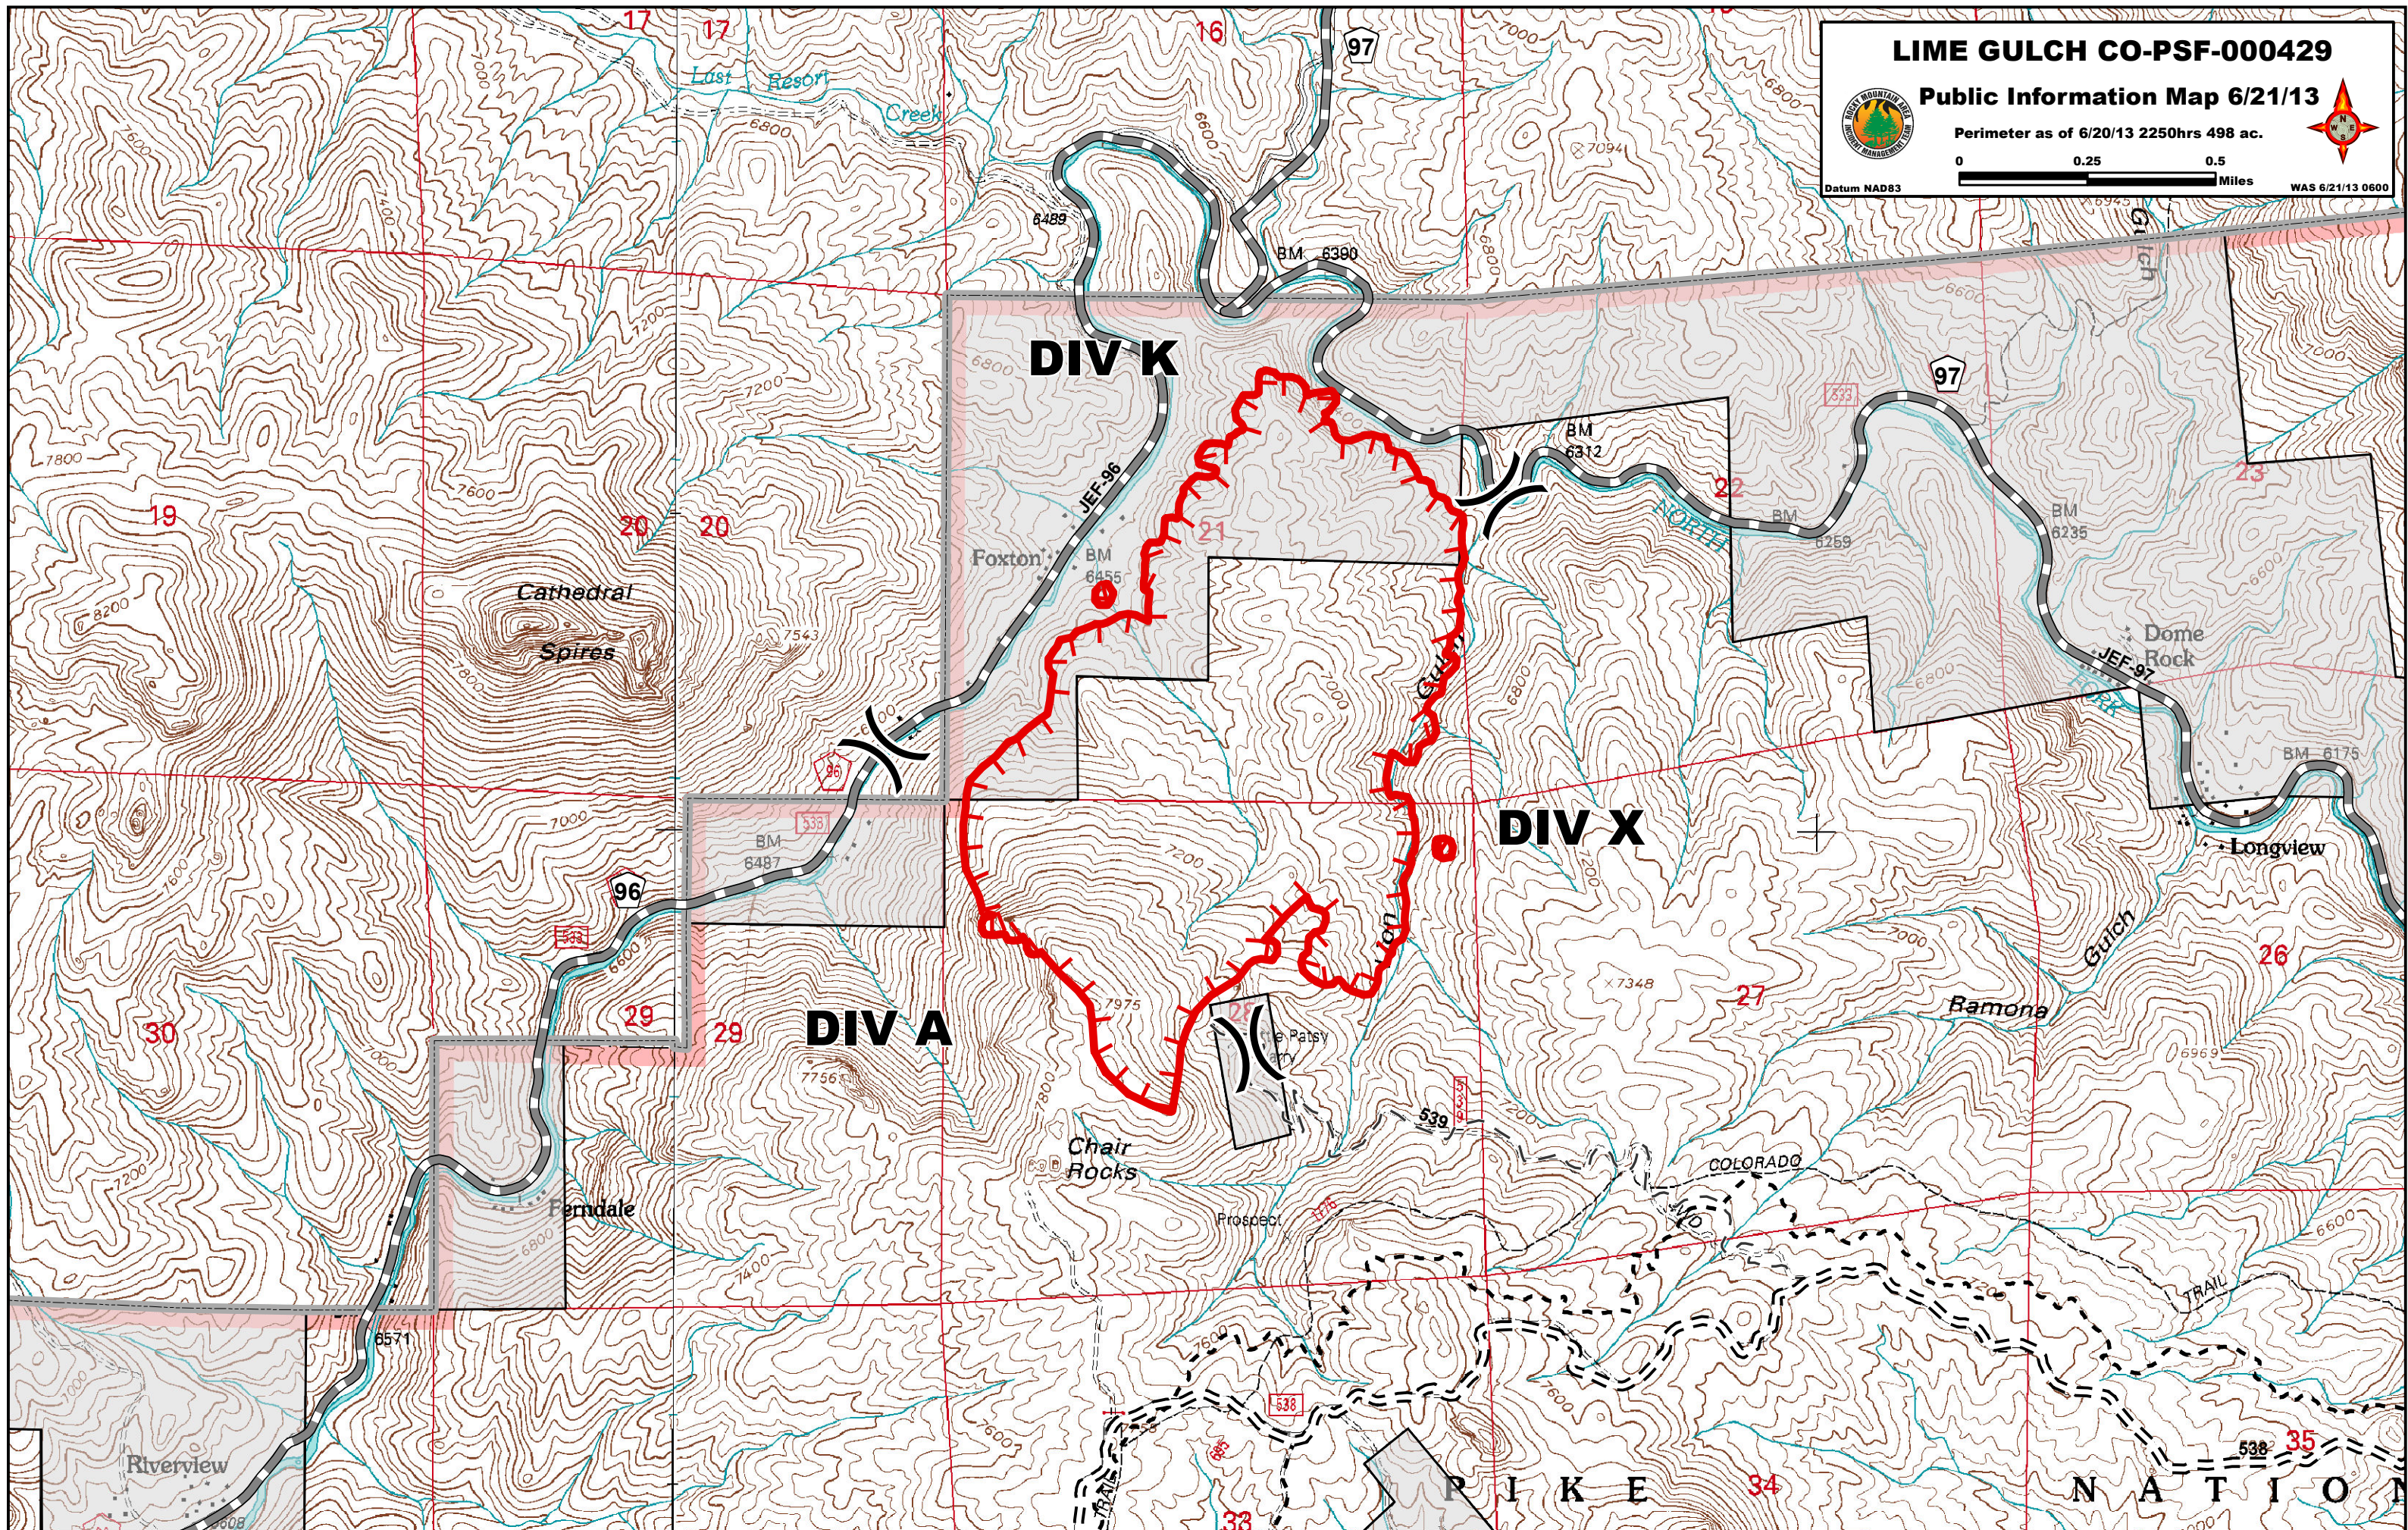

LIME GULCH CO-PSF-000429

Public Information Map 6/21/13

Perimeter as of 6/20/13 2250hrs 498 ac.

Datum NAD83

WAS 6/21/13 0600

DIV K

DIV X

DIV A

RIK E

N A T I O N