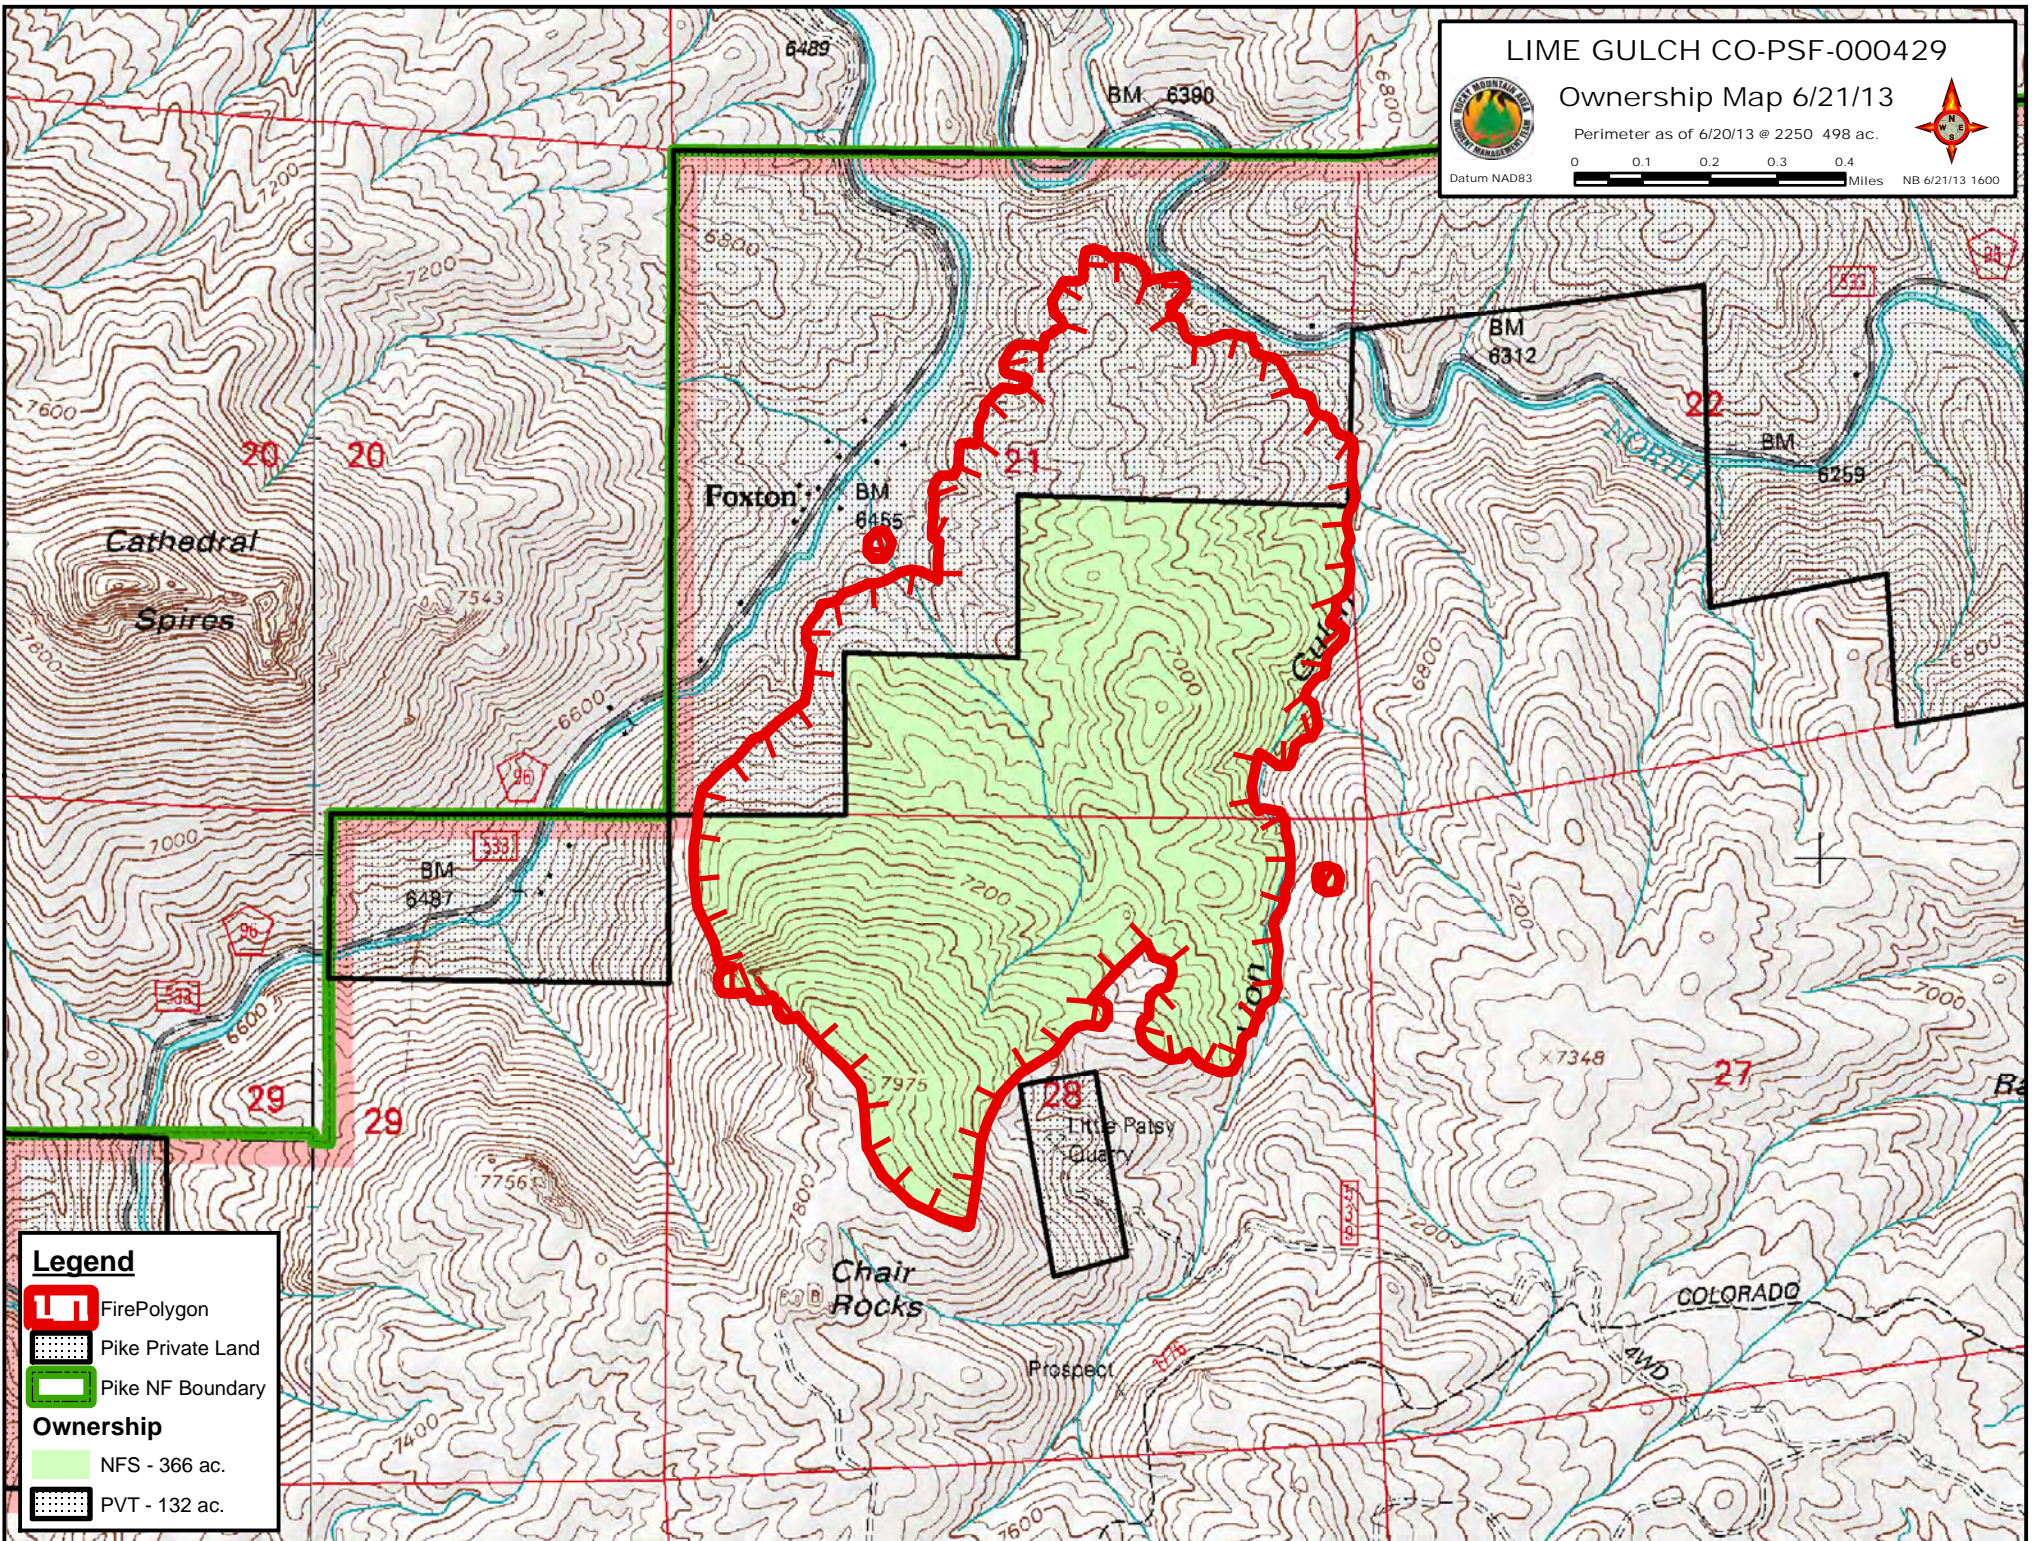

LIME GULCH CO-PSF-000429

Ownership Map 6/21/13

Perimeter as of 6/20/13 @ 2250 498 ac.

0 0.1 0.2 0.3 0.4 Miles NB 6/21/13 1600

Datum NAD83

**Legend**

-  FirePolygon
-  Pike Private Land
-  Pike NF Boundary
- Ownership**
-  NFS - 366 ac.
-  PVT - 132 ac.