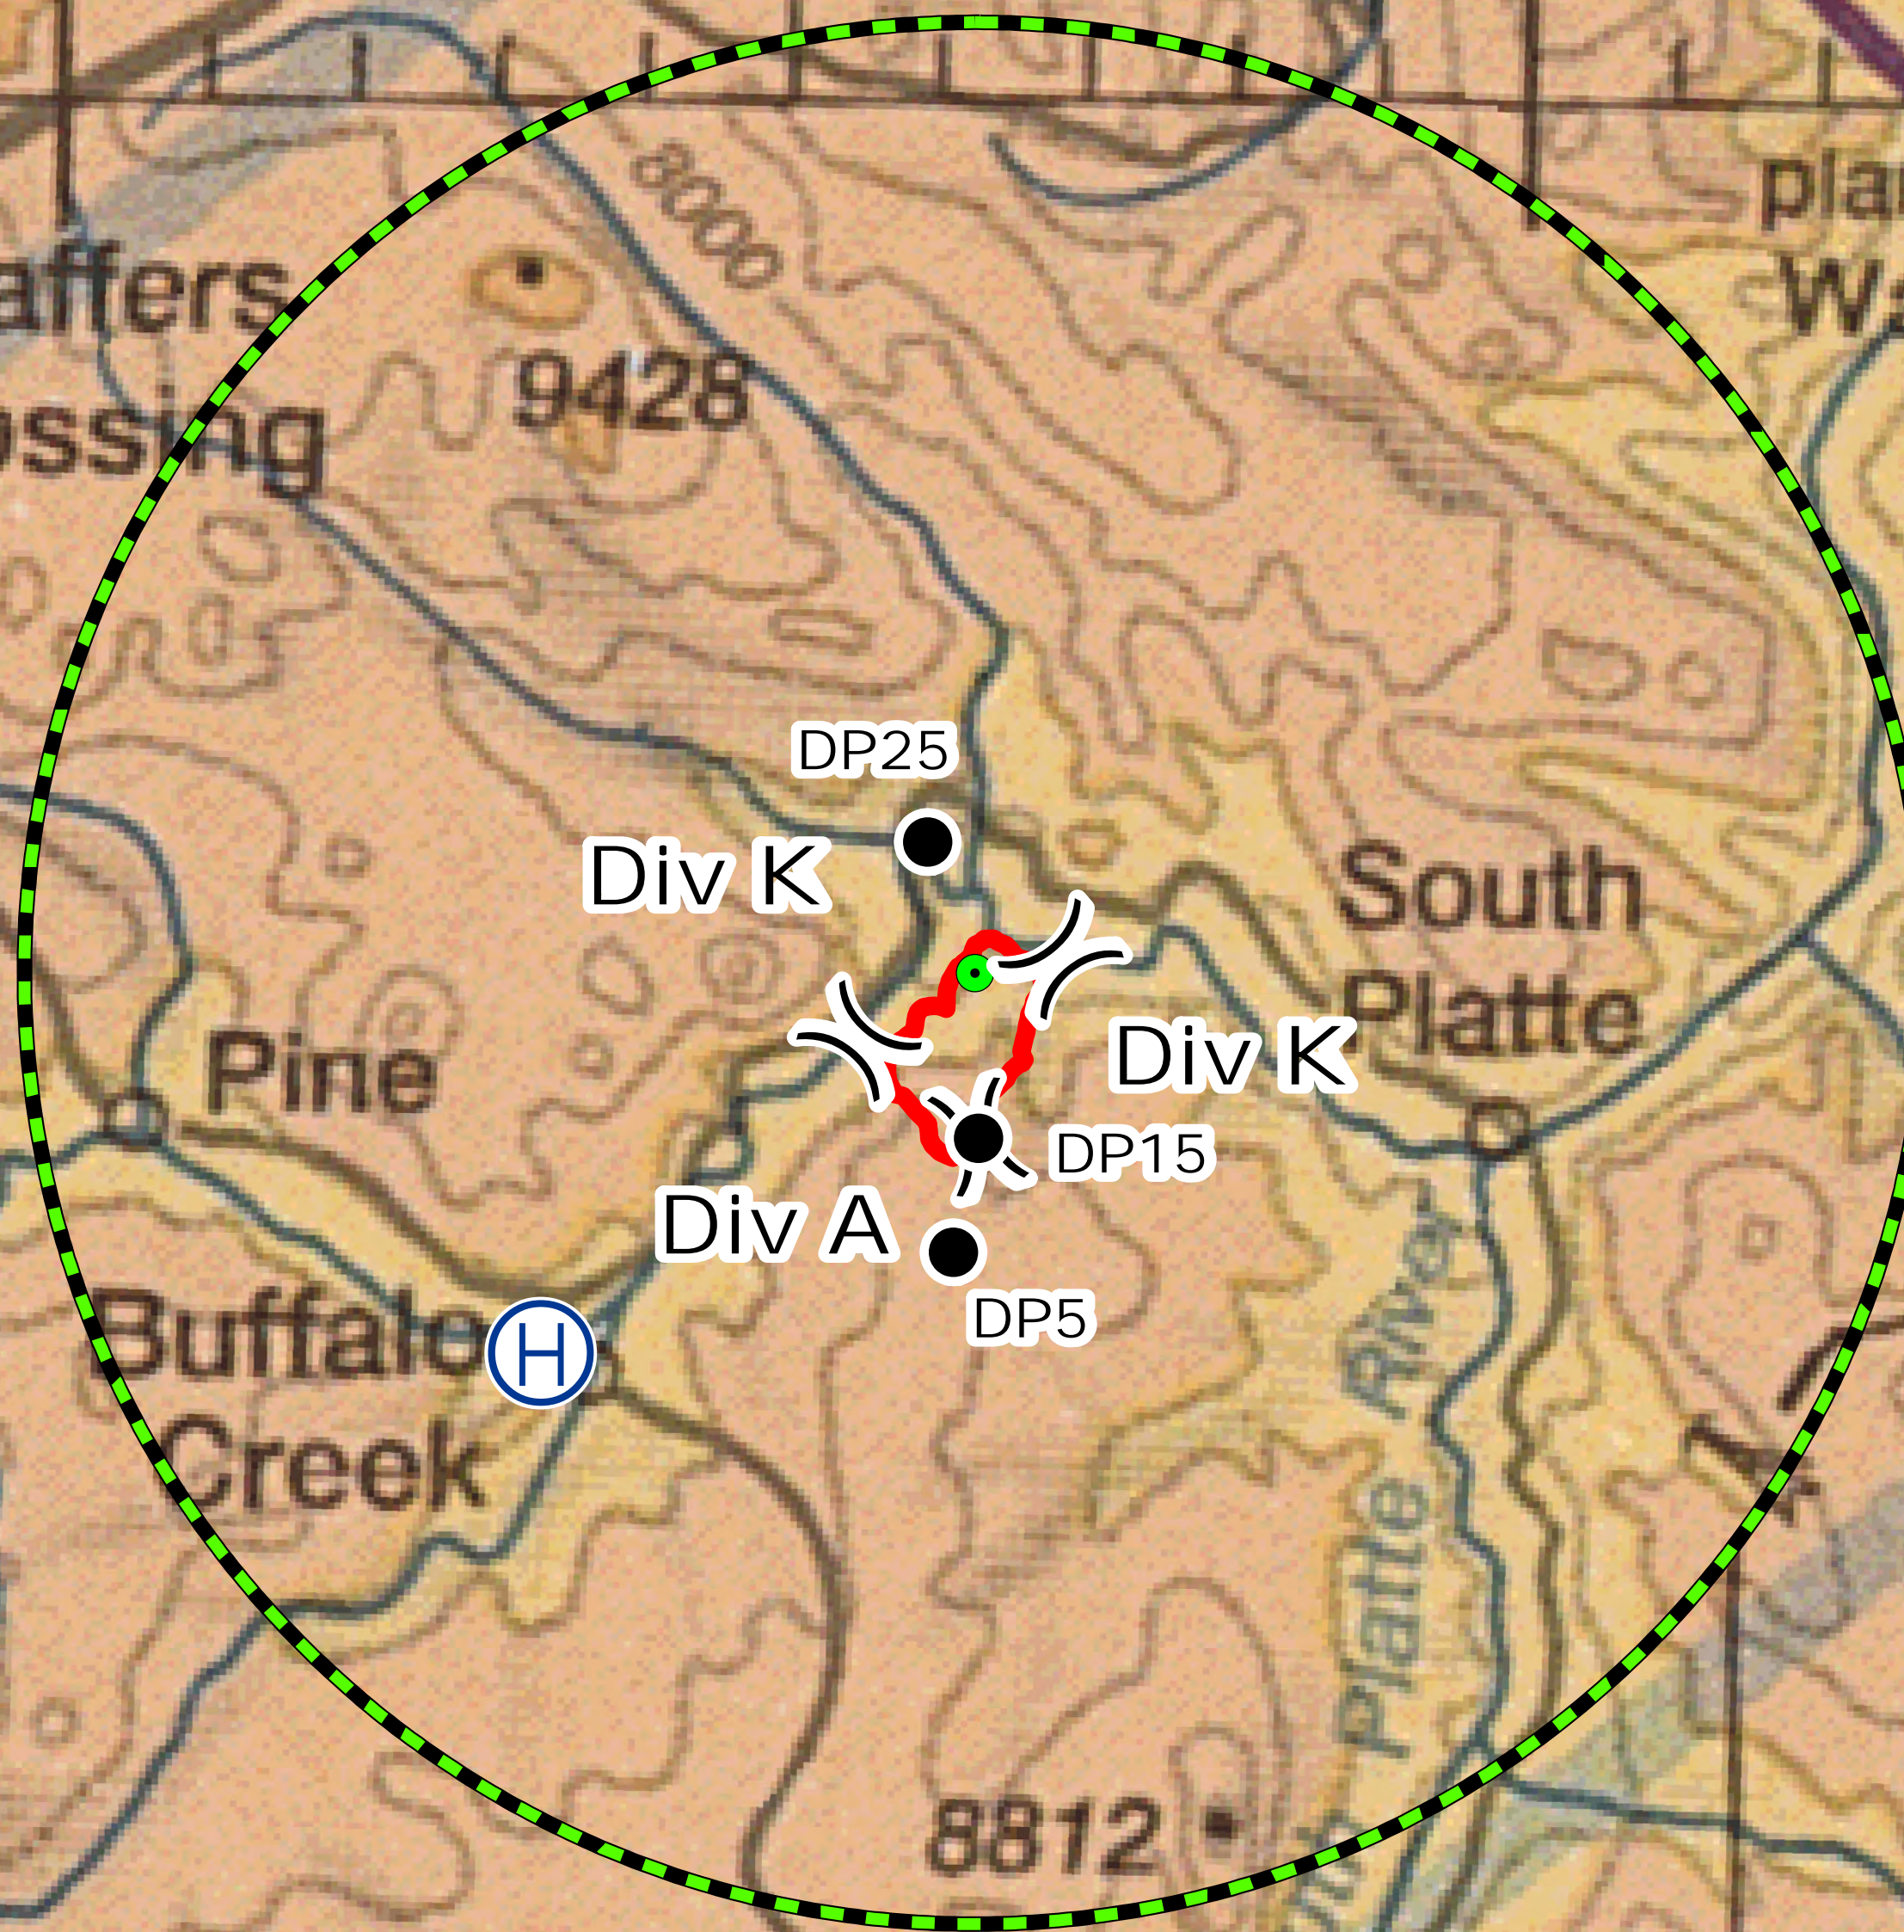

LIME GULCH CO-PSF-000429

Aviation Map 6/21/13

Perimeter as of 6/19/13 @ 2000 418 ac.

NB 6/20/13 2100

Datum NAD83

**Legend**

- TFR Center (39°25.50'N, 105°13.80'W)
- TFR 6/20/13 1408, 5NM Radius
- Fire Perimeter