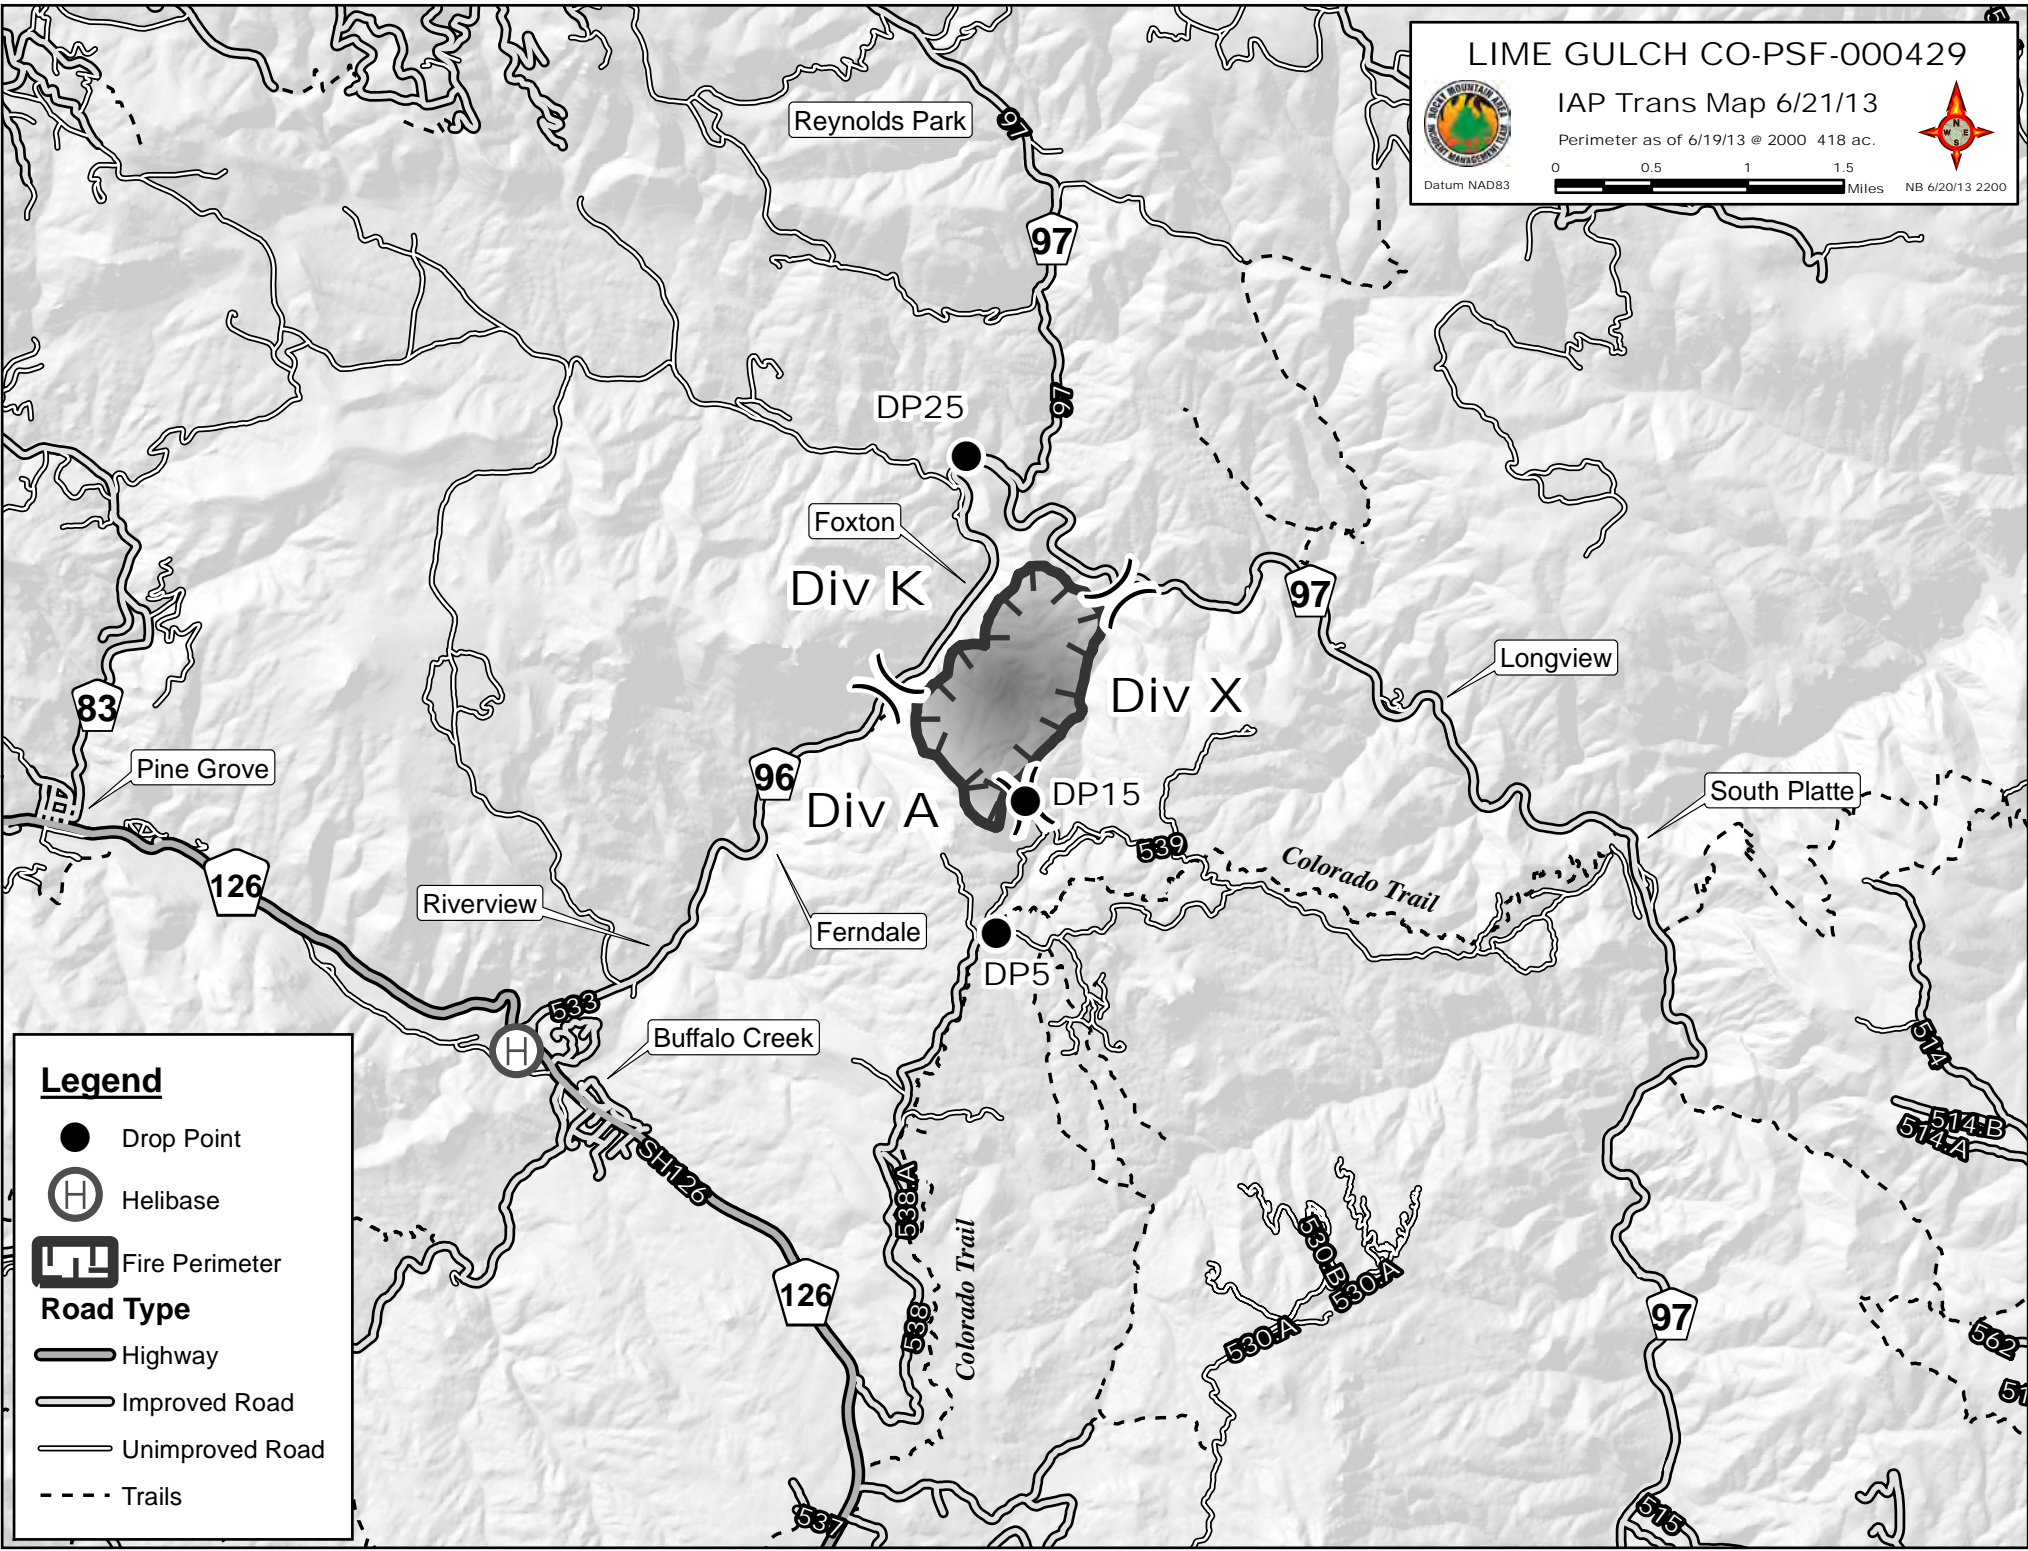

LIME GULCH CO-PSF-000429
IAP Trans Map 6/21/13
 Perimeter as of 6/19/13 @ 2000 418 ac.
 Datum NAD83  Miles NB 6/20/13 2200

Legend

-  Drop Point
-  Helibase
-  Fire Perimeter

Road Type

-  Highway
-  Improved Road
-  Unimproved Road
-  Trails