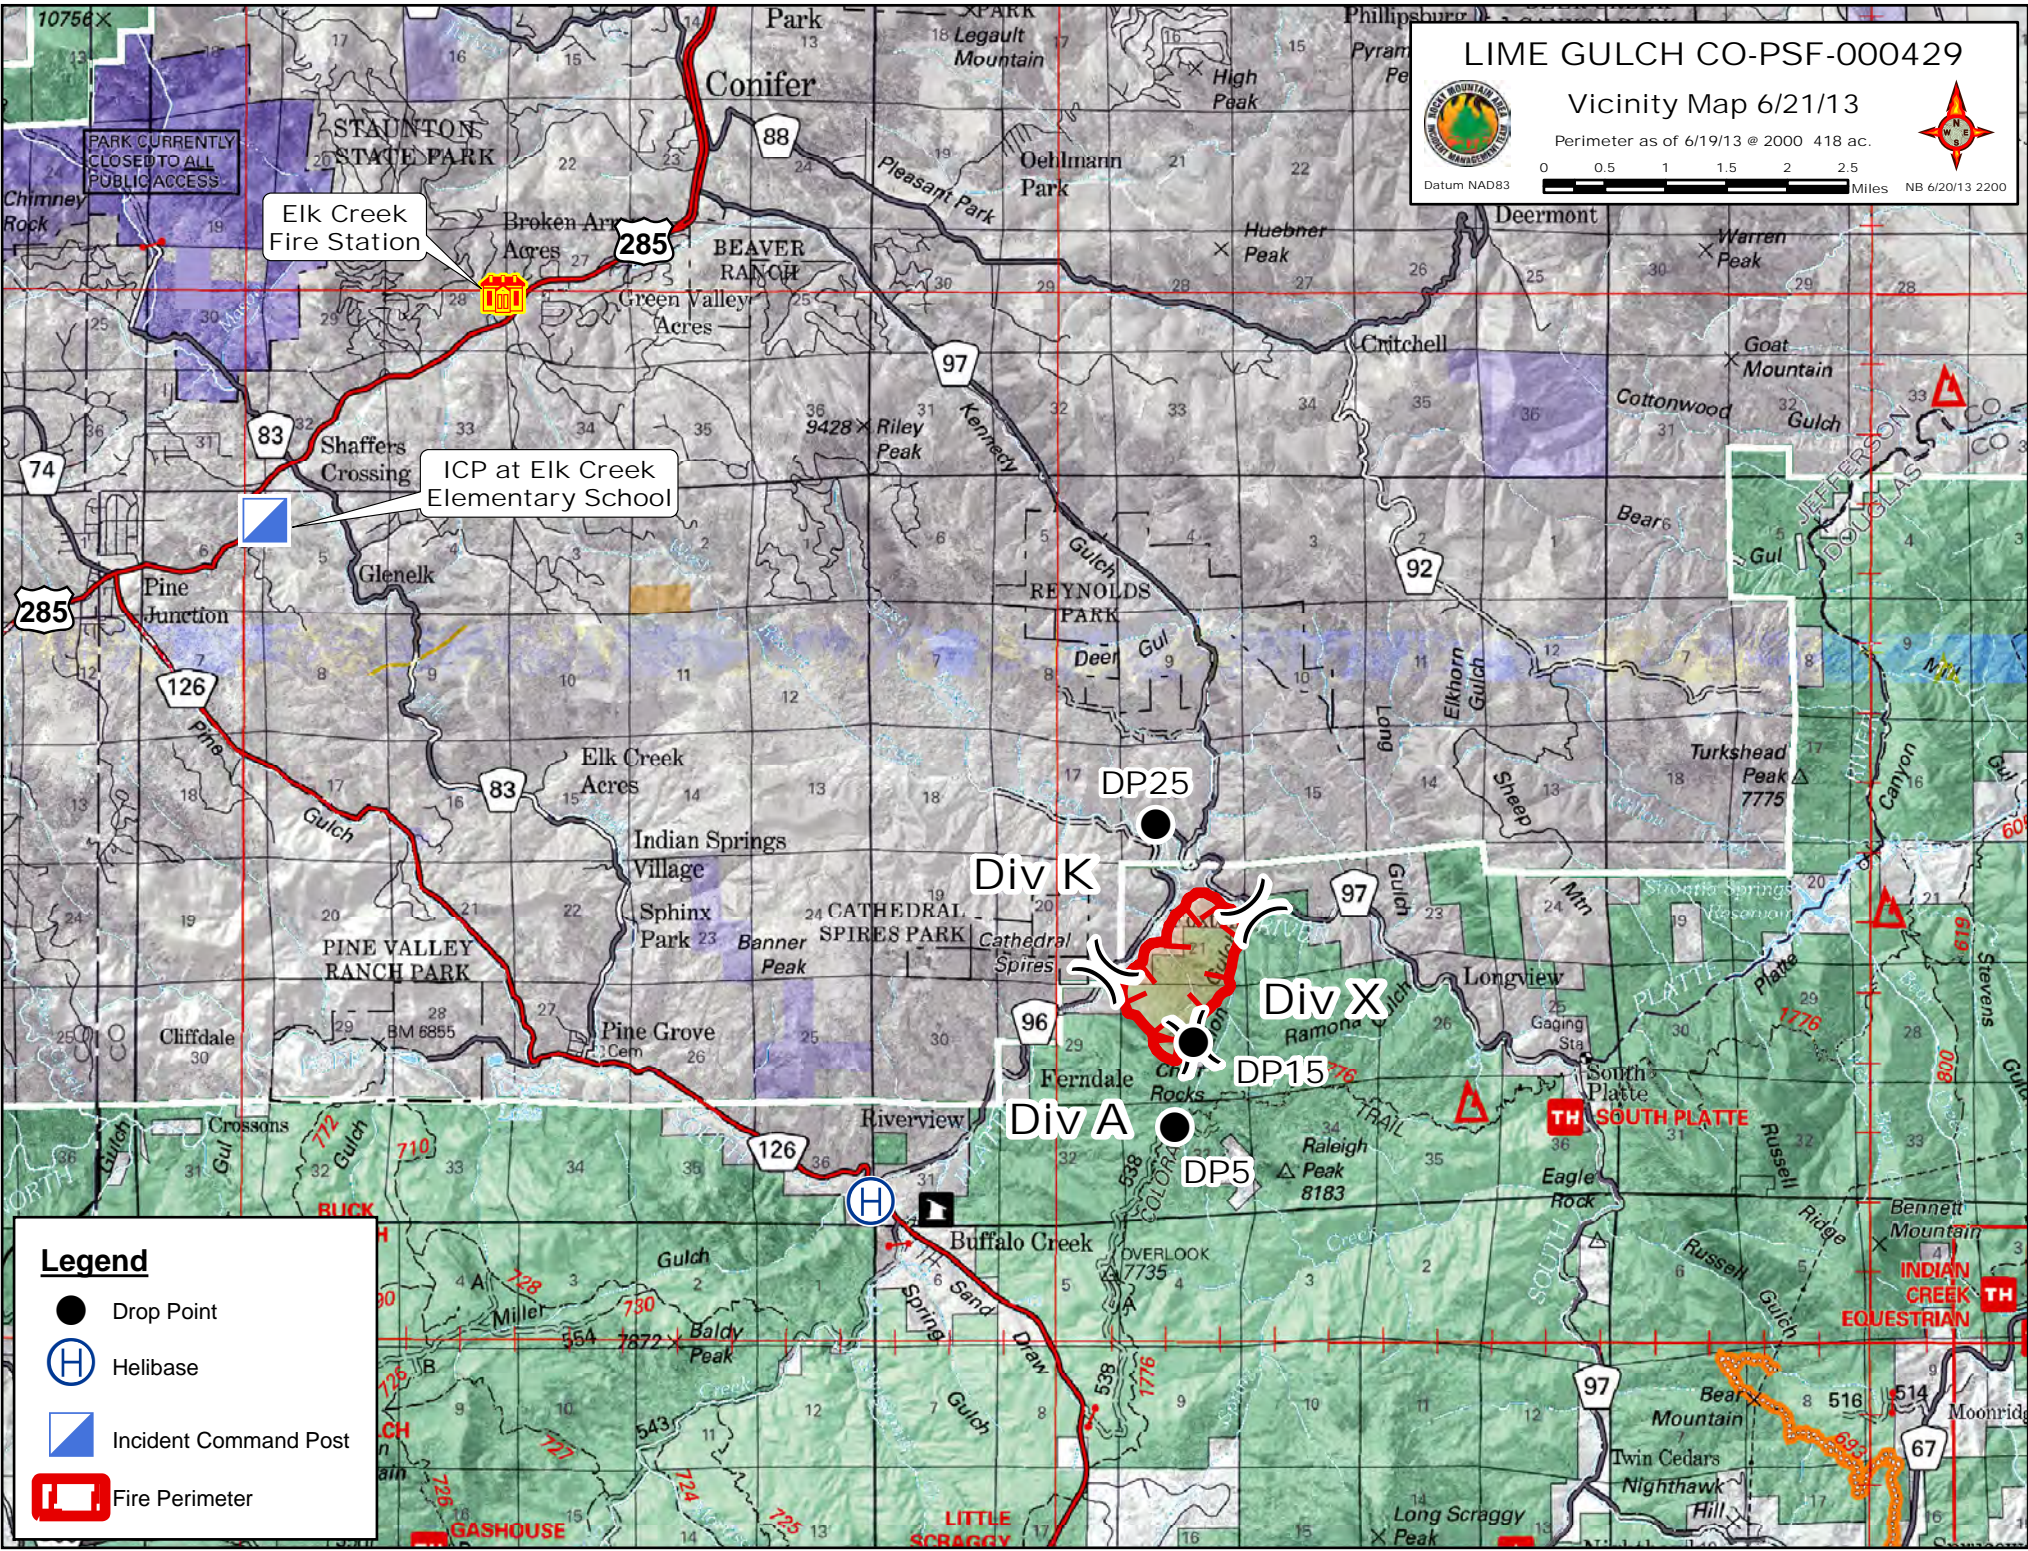

LIME GULCH CO-PSF-000429
 Vicinity Map 6/21/13
 Perimeter as of 6/19/13 @ 2000 418 ac.
 Datum NAD83 0 0.5 1 1.5 2 2.5 Miles NB 6/20/13 2200

Legend

- Drop Point
- ⊕ Helibase
- ▢ Incident Command Post
- ▭ Fire Perimeter

Div K

Div X

Div A

DP25

DP15

DP5

TH SOUTH PLATTE

TH INDIAN CREEK EQUESTRIAN

PARK CURRENTLY CLOSED TO ALL PUBLIC ACCESS

Elk Creek Fire Station

ICP at Elk Creek Elementary School

285

126

83

97

97

88

88

88

88

88

88

88

88