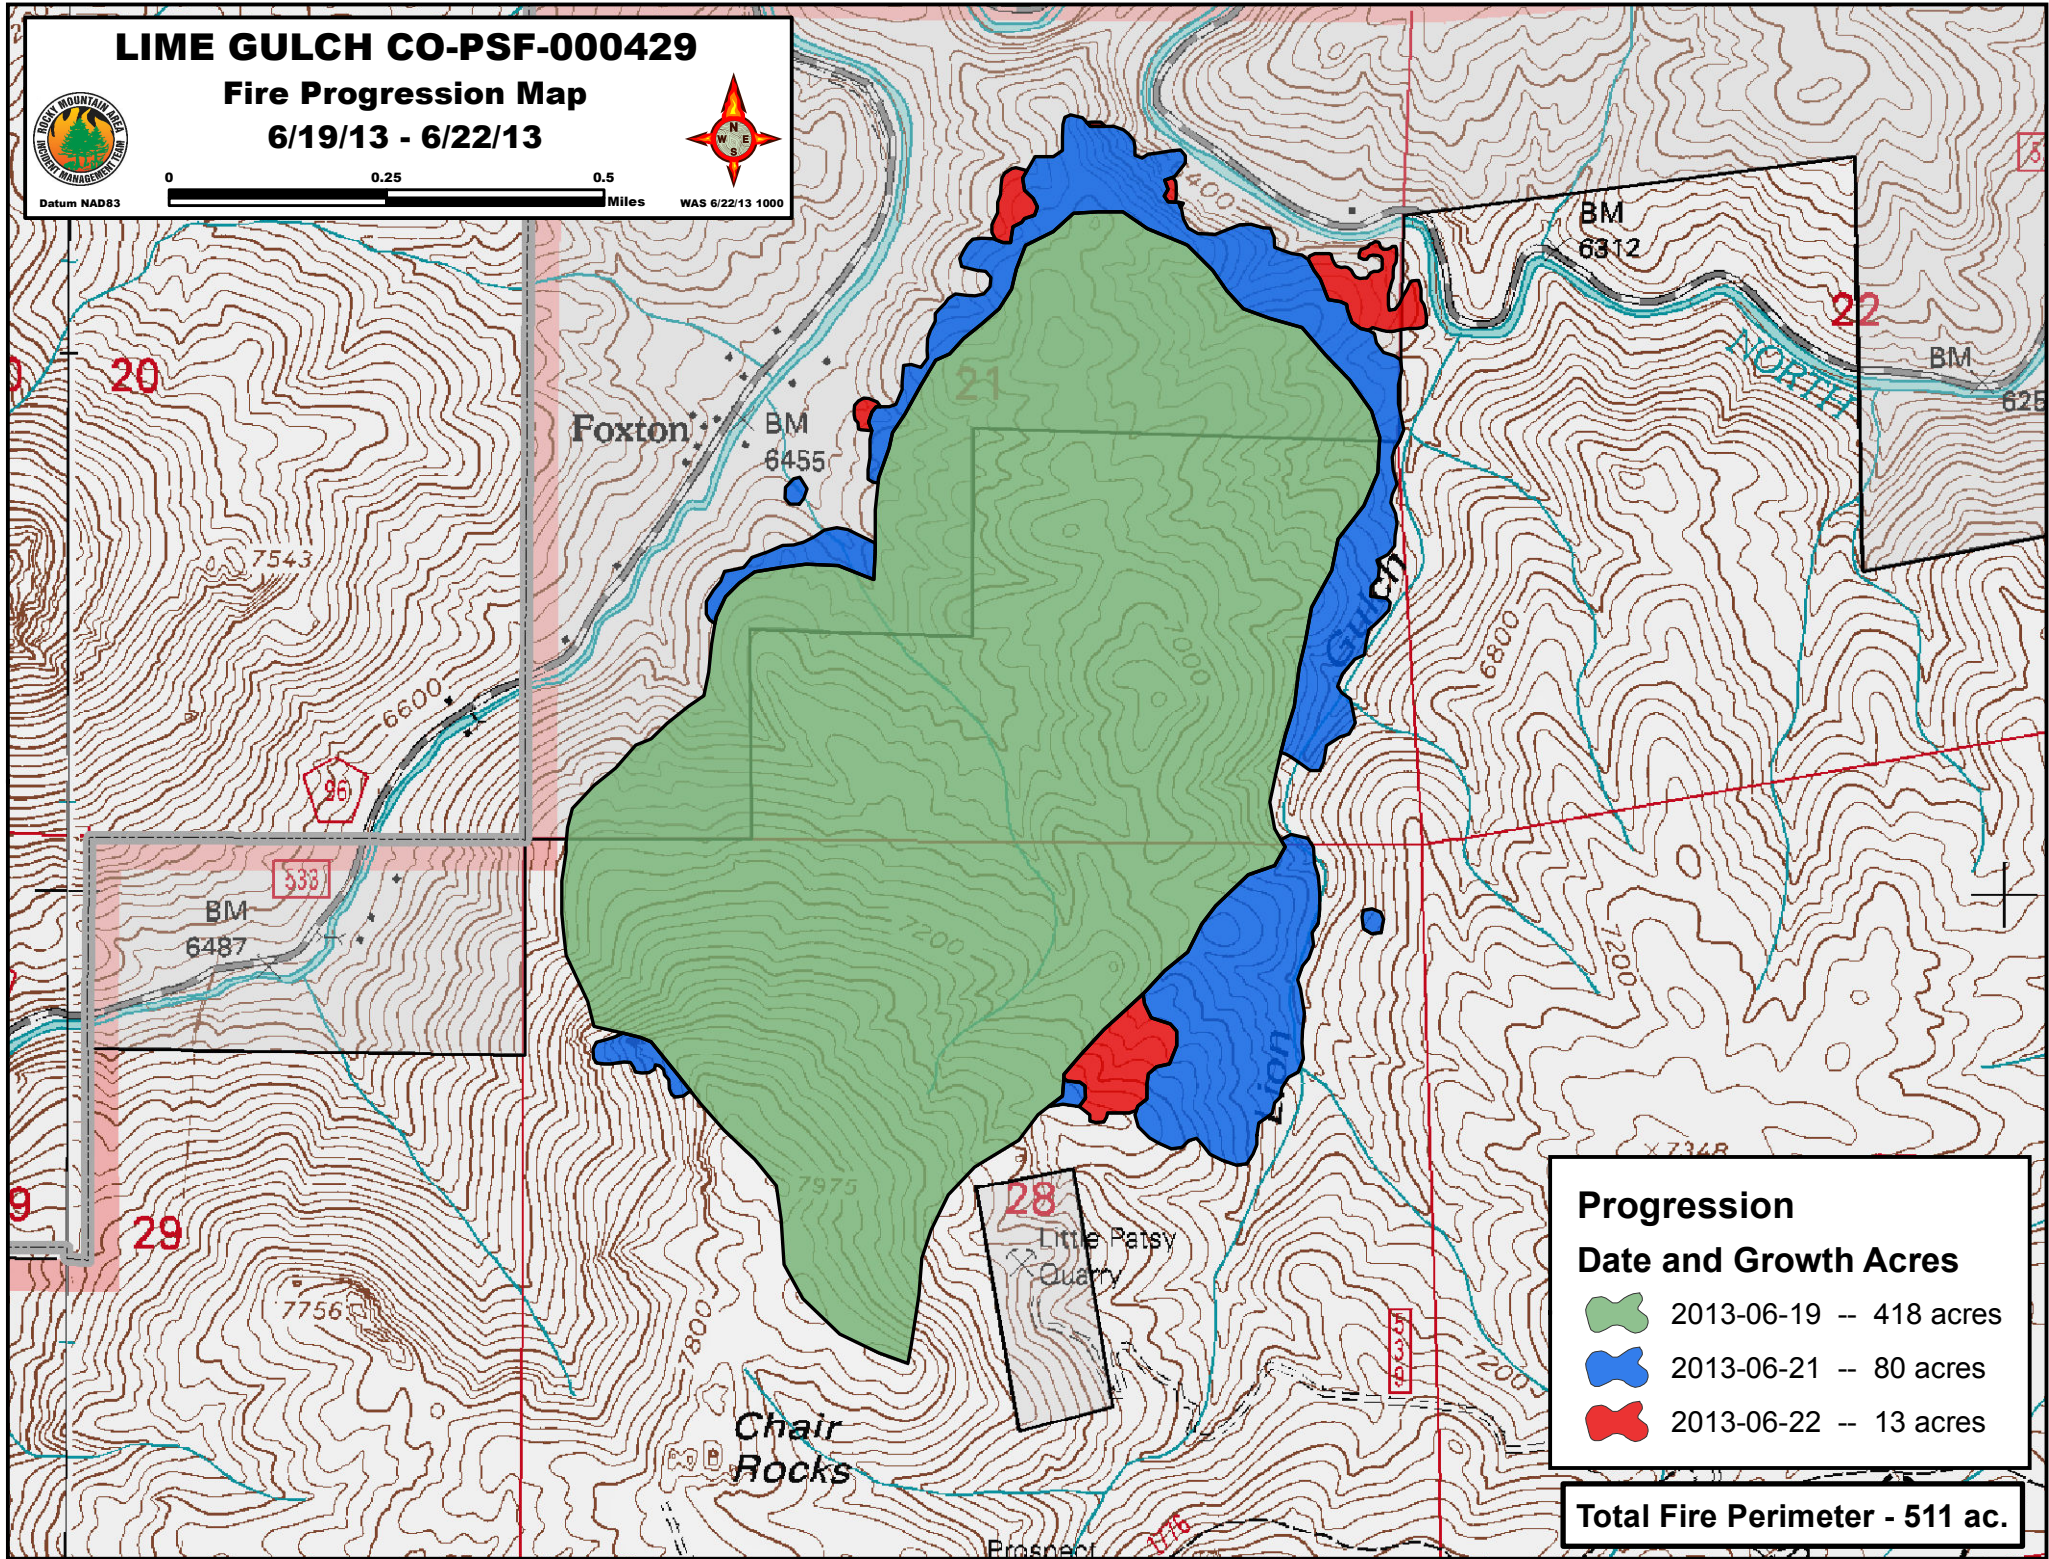

LIME GULCH CO-PSF-000429

Fire Progression Map

6/19/13 - 6/22/13

0 0.25 0.5 Miles

Datum NAD83 WAS 6/22/13 1000

Progression	
Date and Growth Acres	
	2013-06-19 -- 418 acres
	2013-06-21 -- 80 acres
	2013-06-22 -- 13 acres

Total Fire Perimeter - 511 ac.