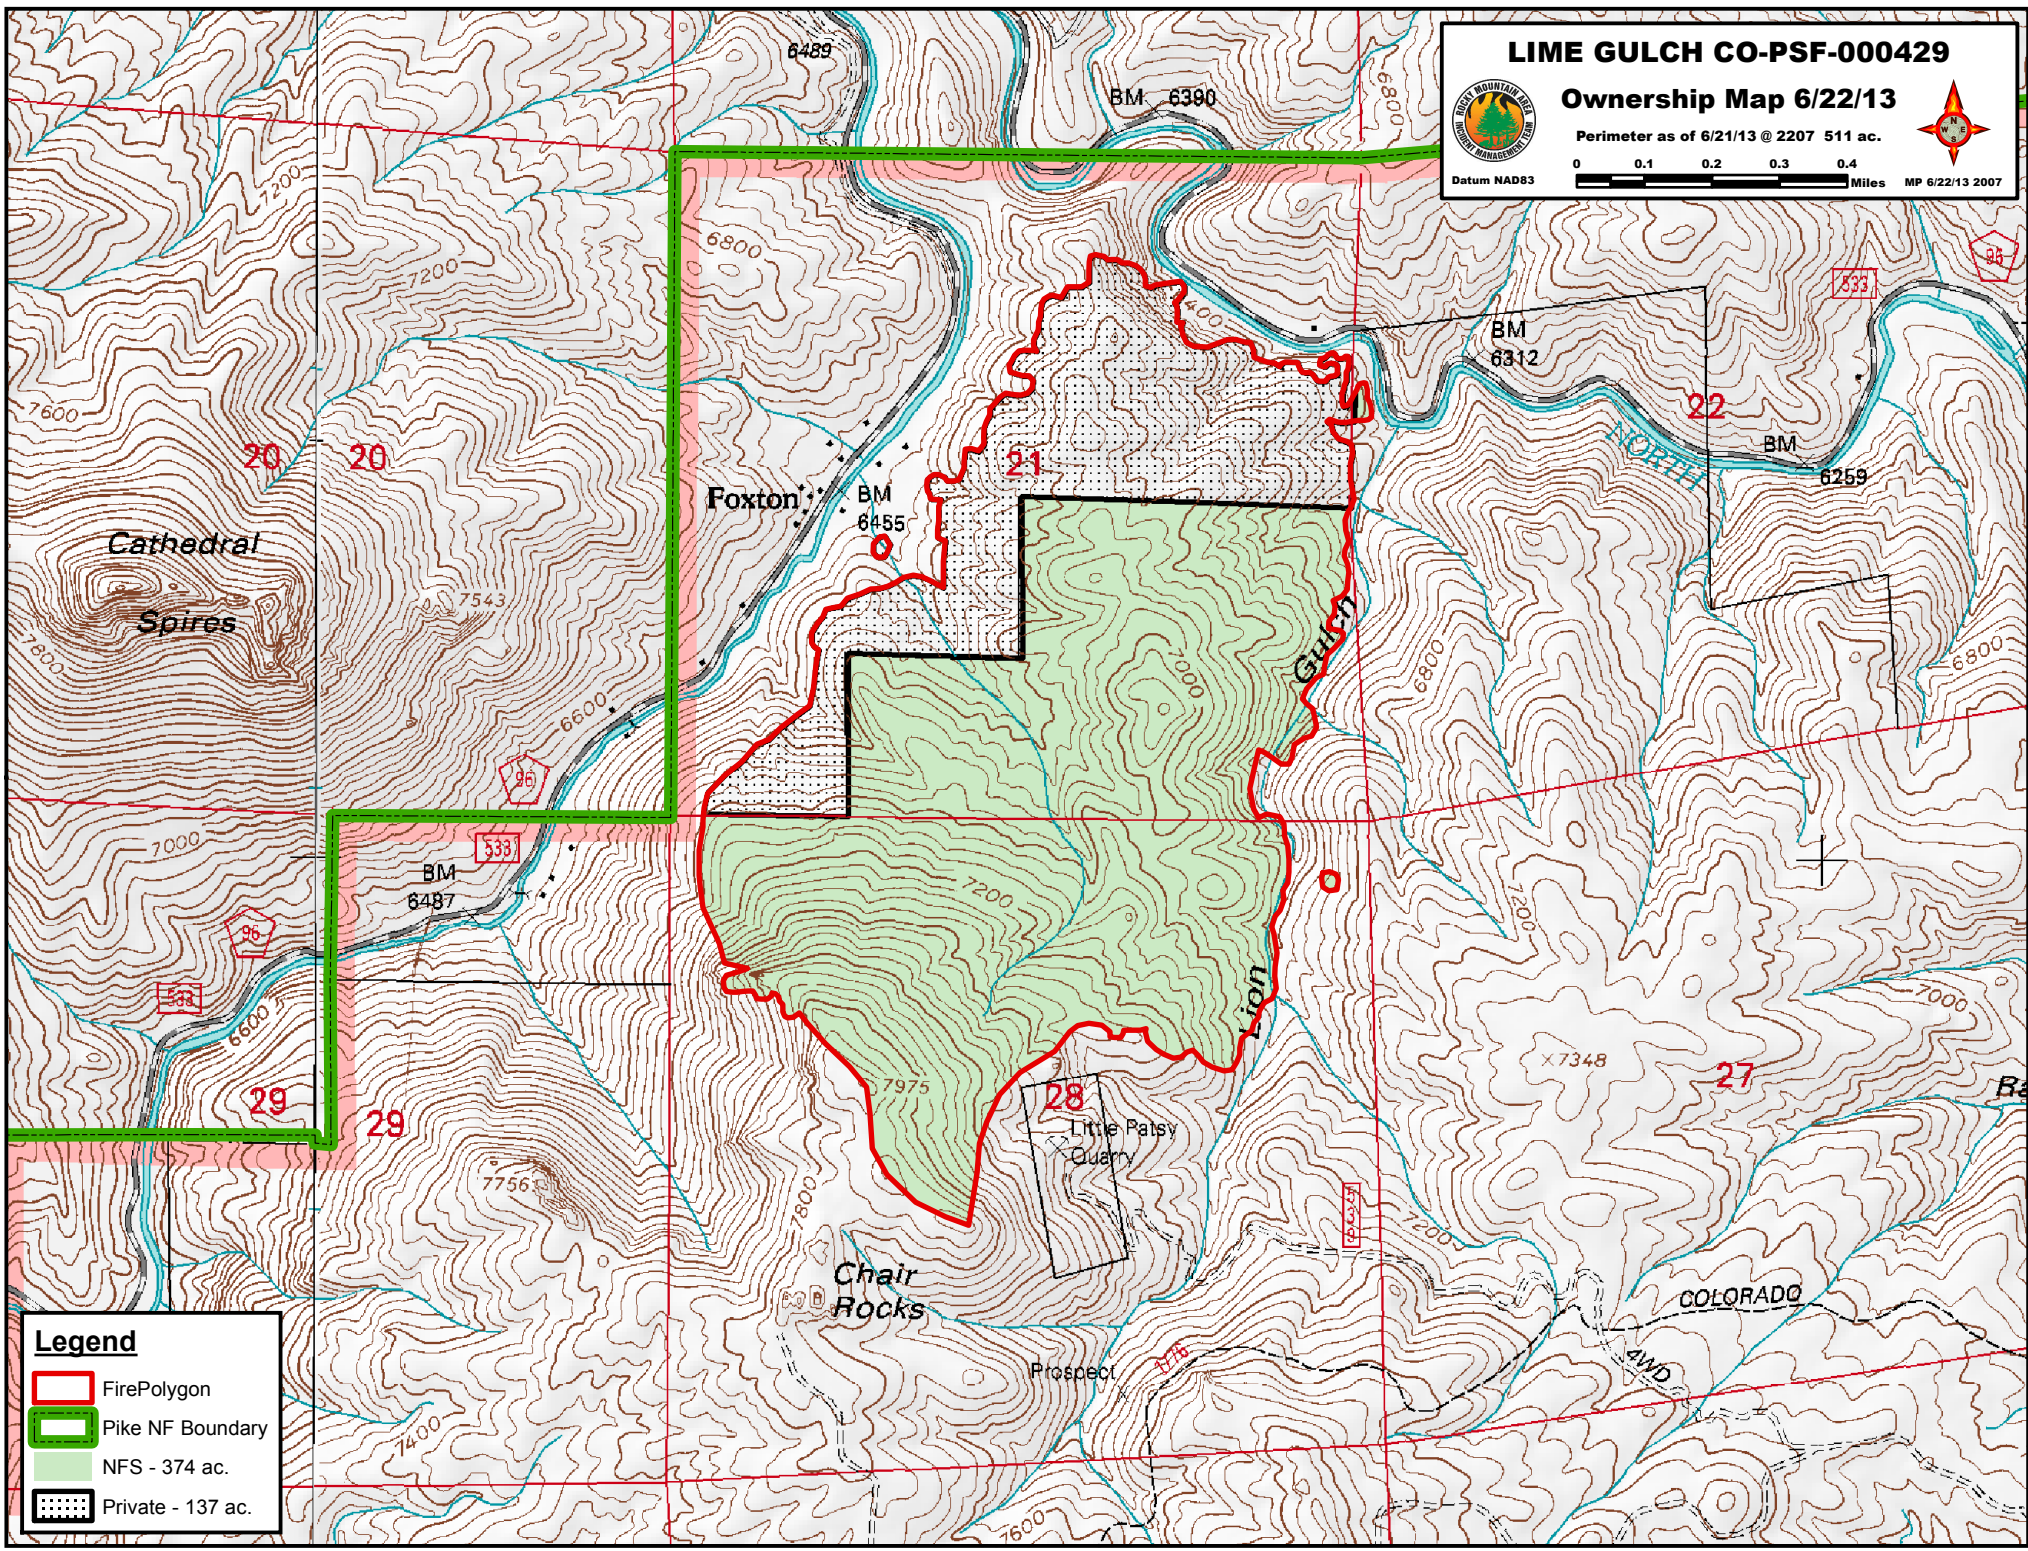

# LIME GULCH CO-PSF-000429

## Ownership Map 6/22/13

Perimeter as of 6/21/13 @ 2207 511 ac.

Datum NAD83

**Legend**

- Fire Polygon
- Pike NF Boundary
- NFS - 374 ac.
- Private - 137 ac.