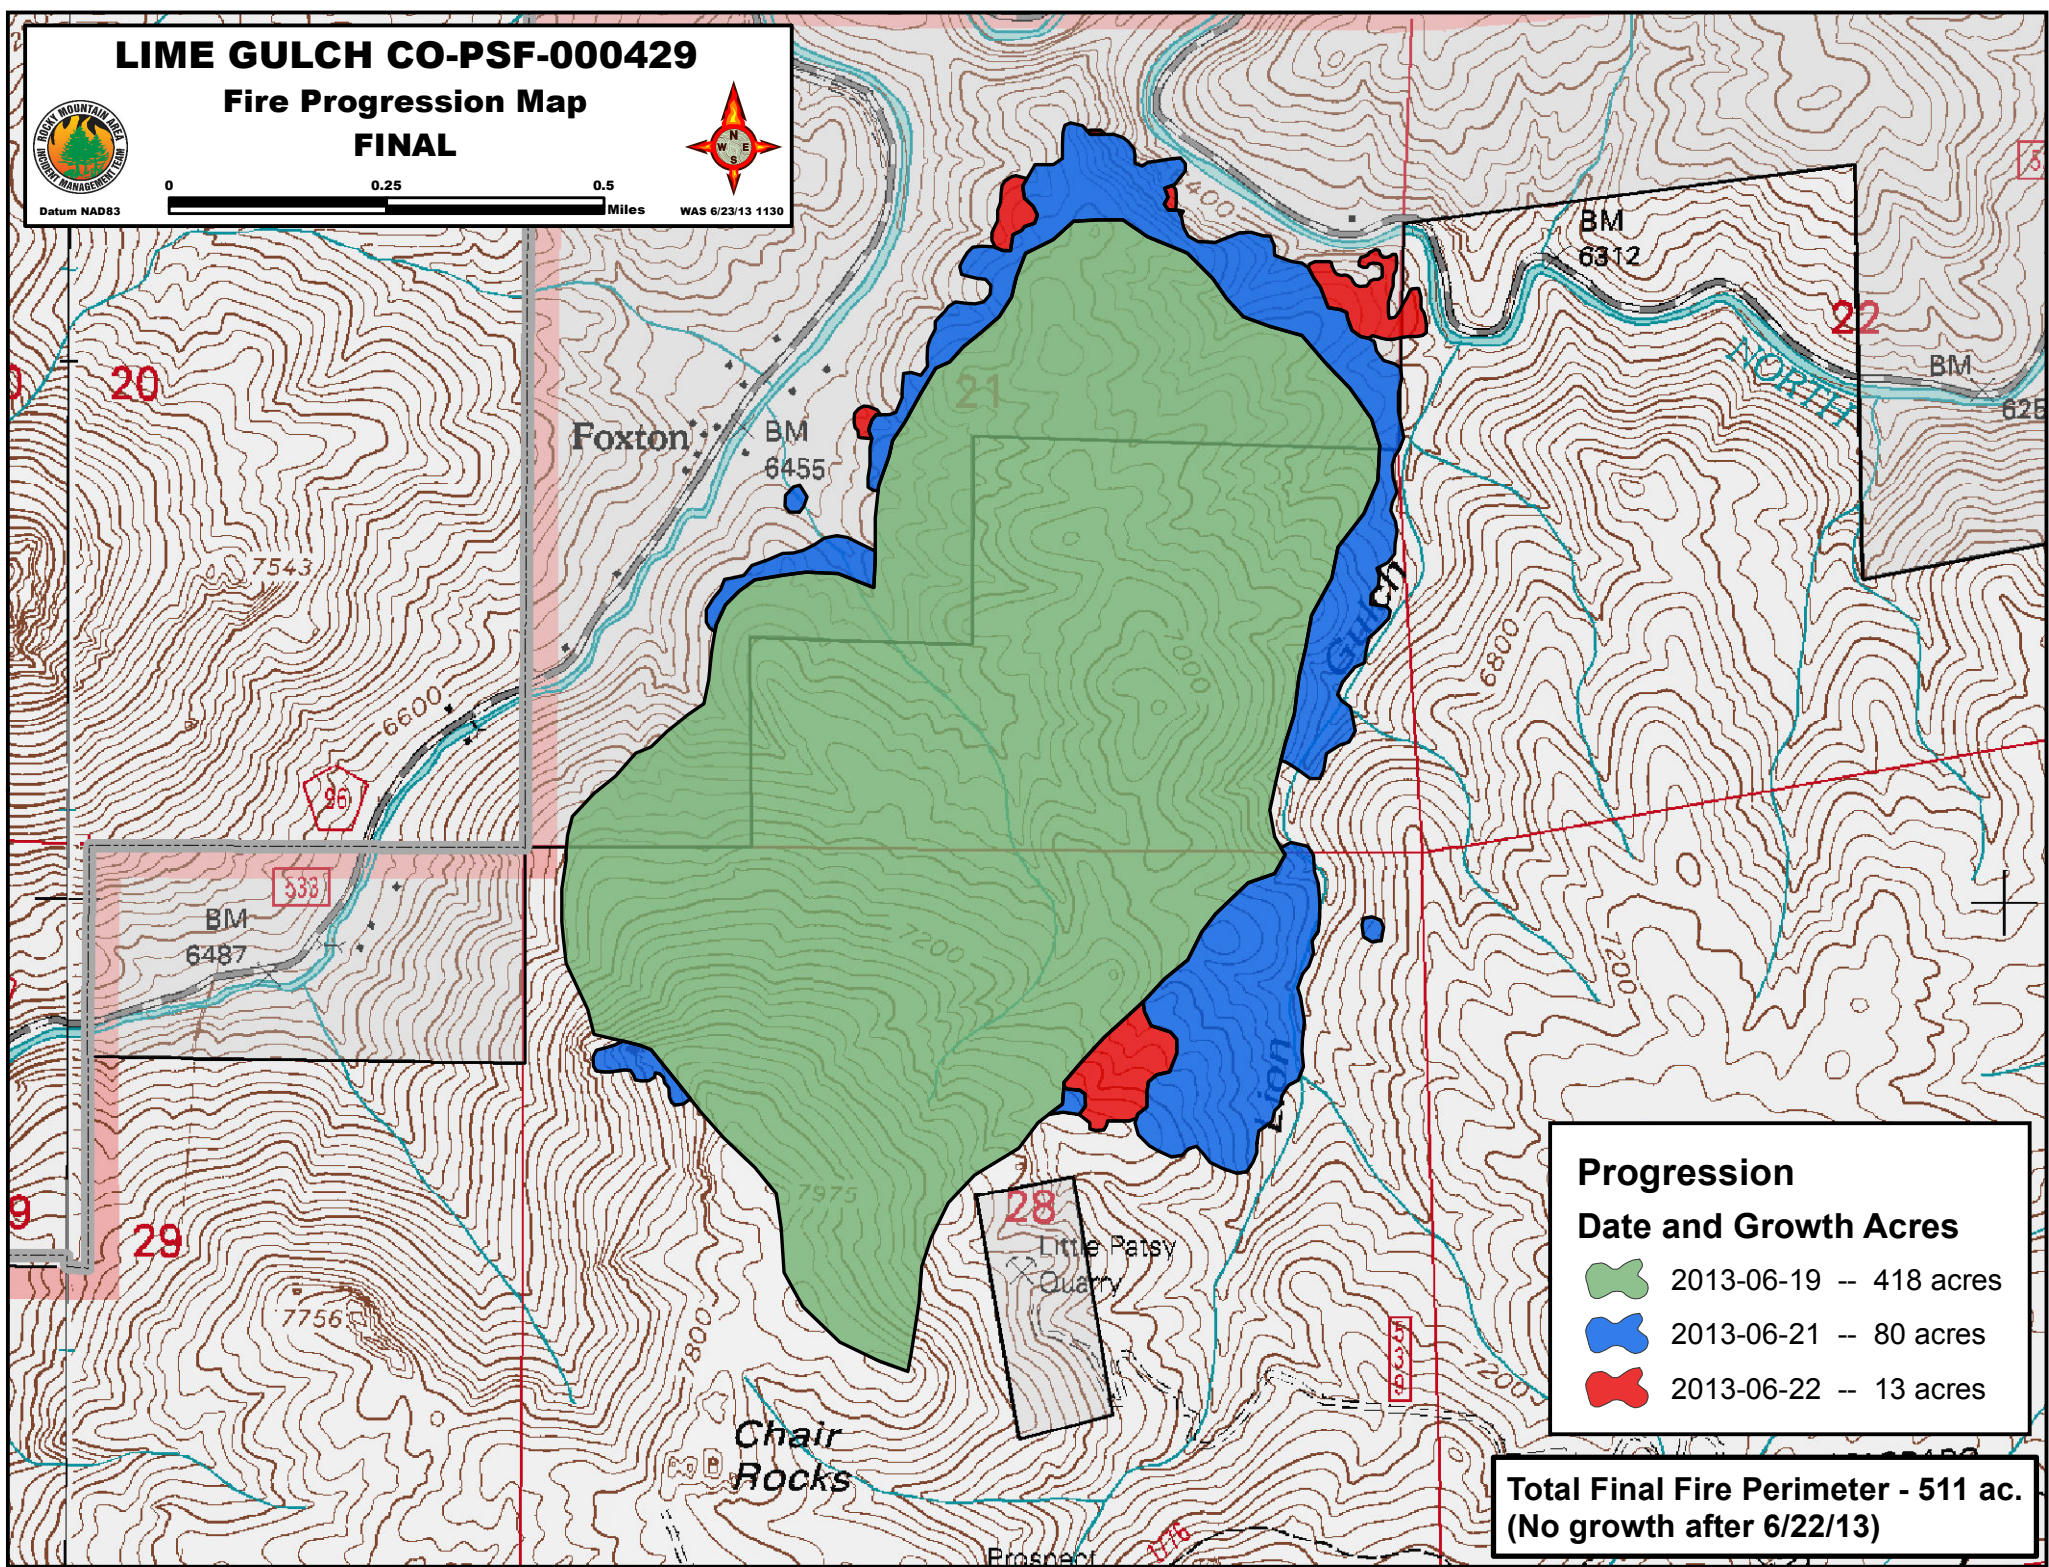

# LIME GULCH CO-PSF-000429

## Fire Progression Map

FINAL

0 0.25 0.5 Miles

WAS 6/23/13 1130

Datum NAD83

**Progression**

**Date and Growth Acres**

- 2013-06-19 -- 418 acres
- 2013-06-21 -- 80 acres
- 2013-06-22 -- 13 acres

**Total Final Fire Perimeter - 511 ac.**  
**(No growth after 6/22/13)**