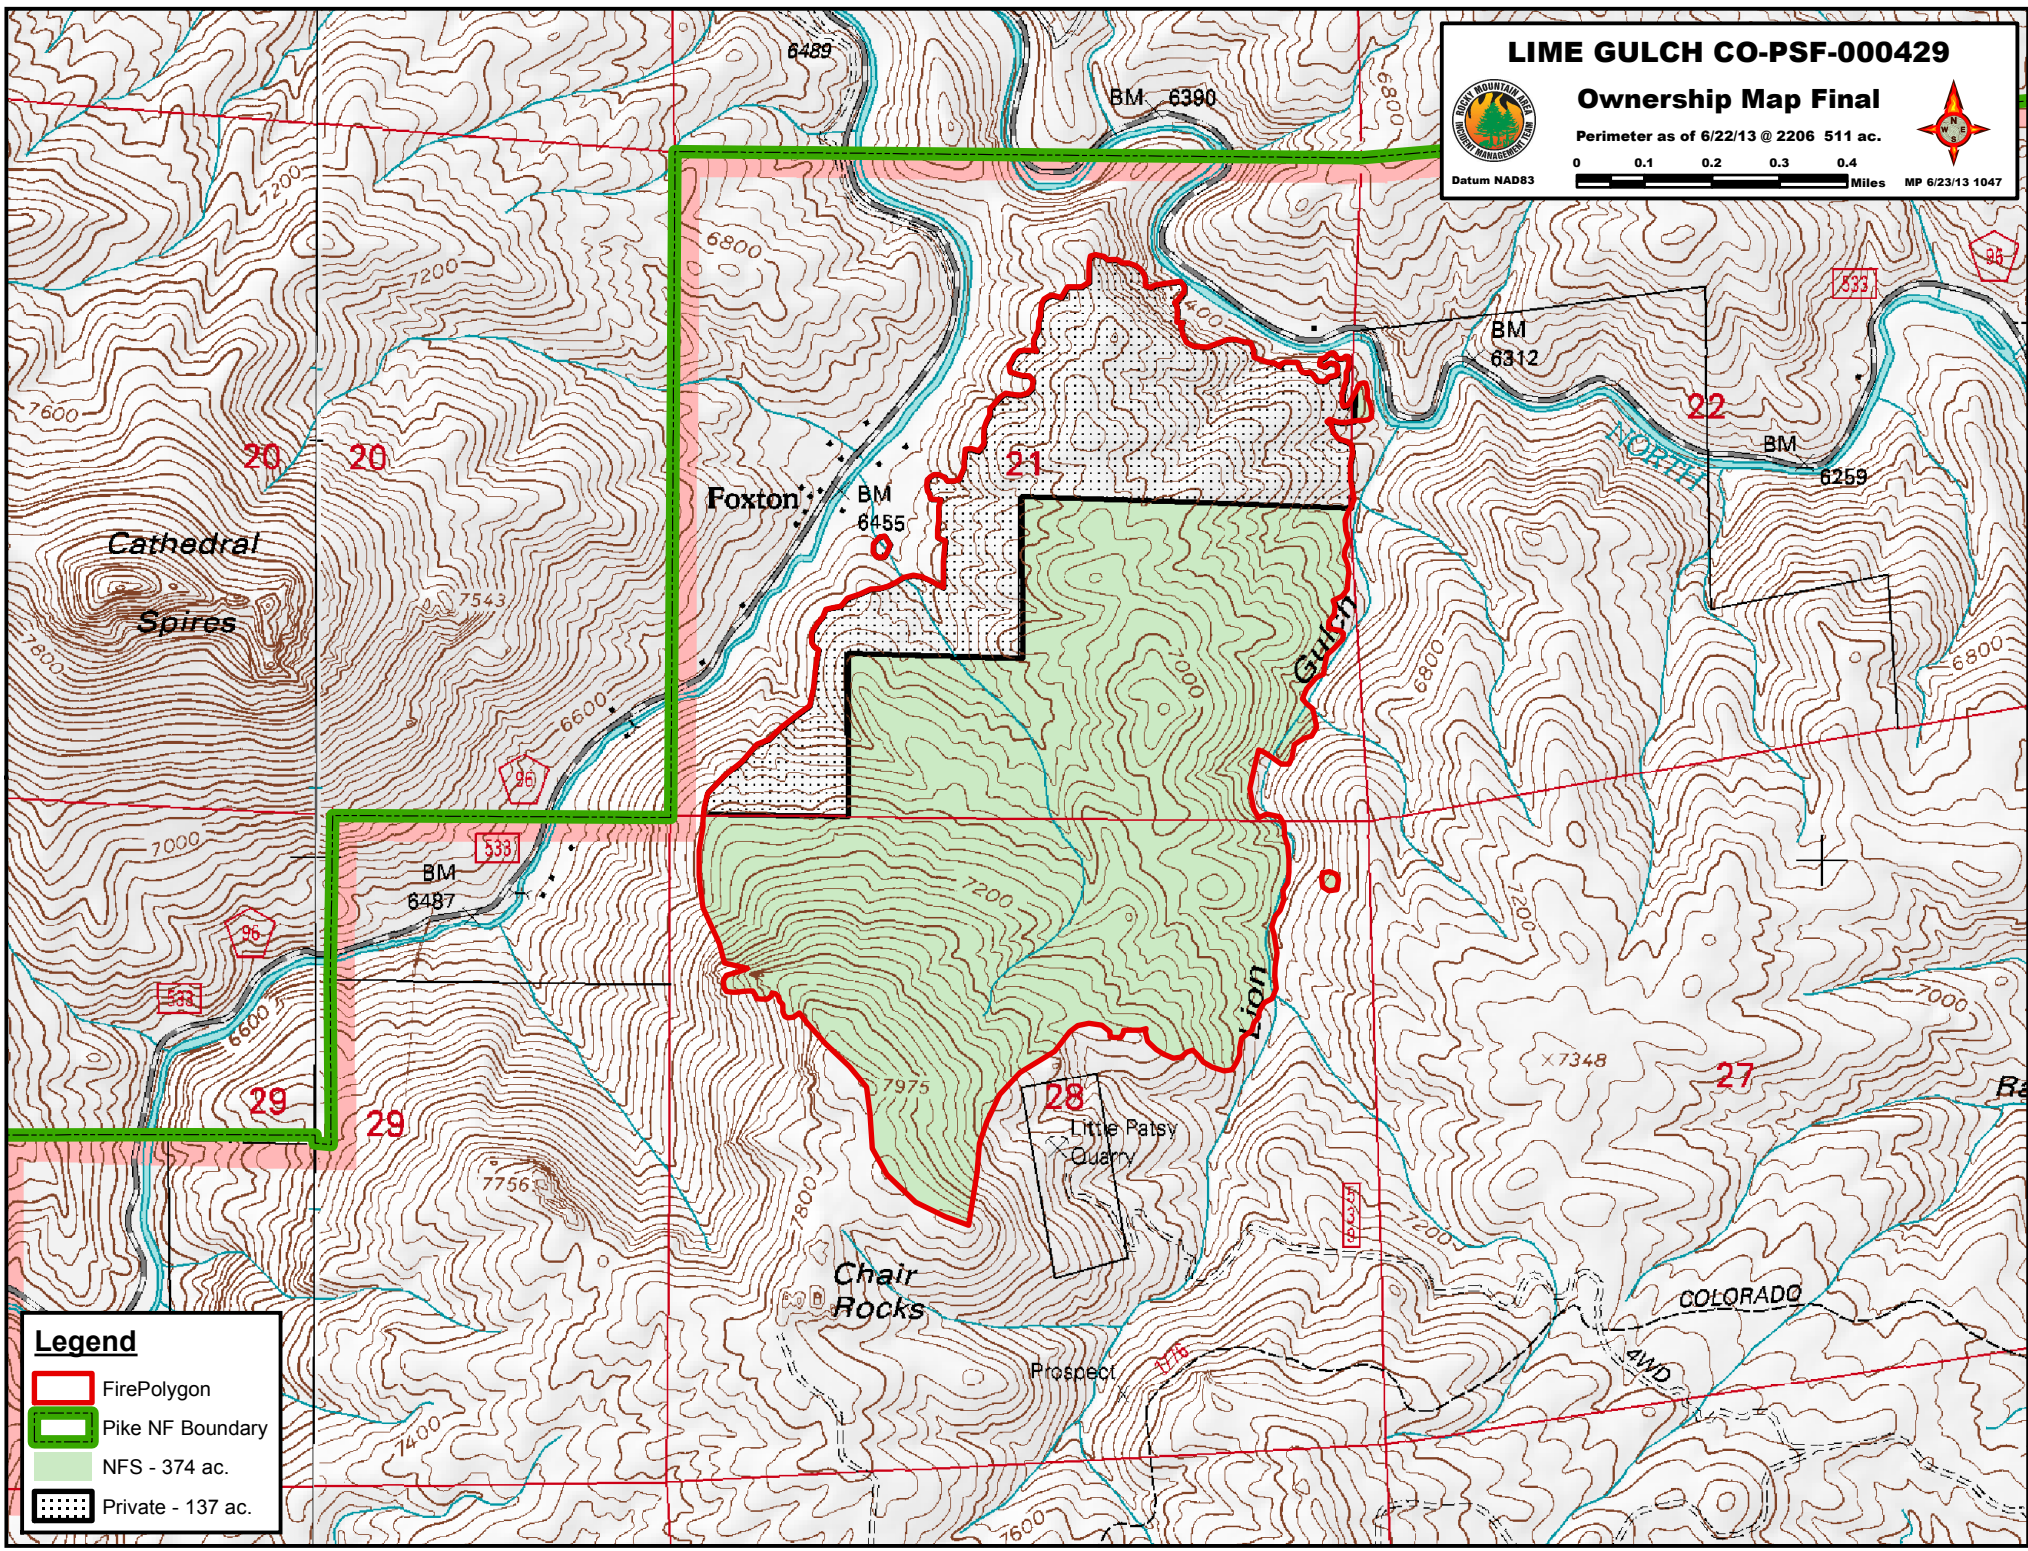

# LIME GULCH CO-PSF-000429

## Ownership Map Final

Perimeter as of 6/22/13 @ 2206 511 ac.

Datum NAD83

**Legend**

- FirePolygon
- Pike NF Boundary
- NFS - 374 ac.
- Private - 137 ac.