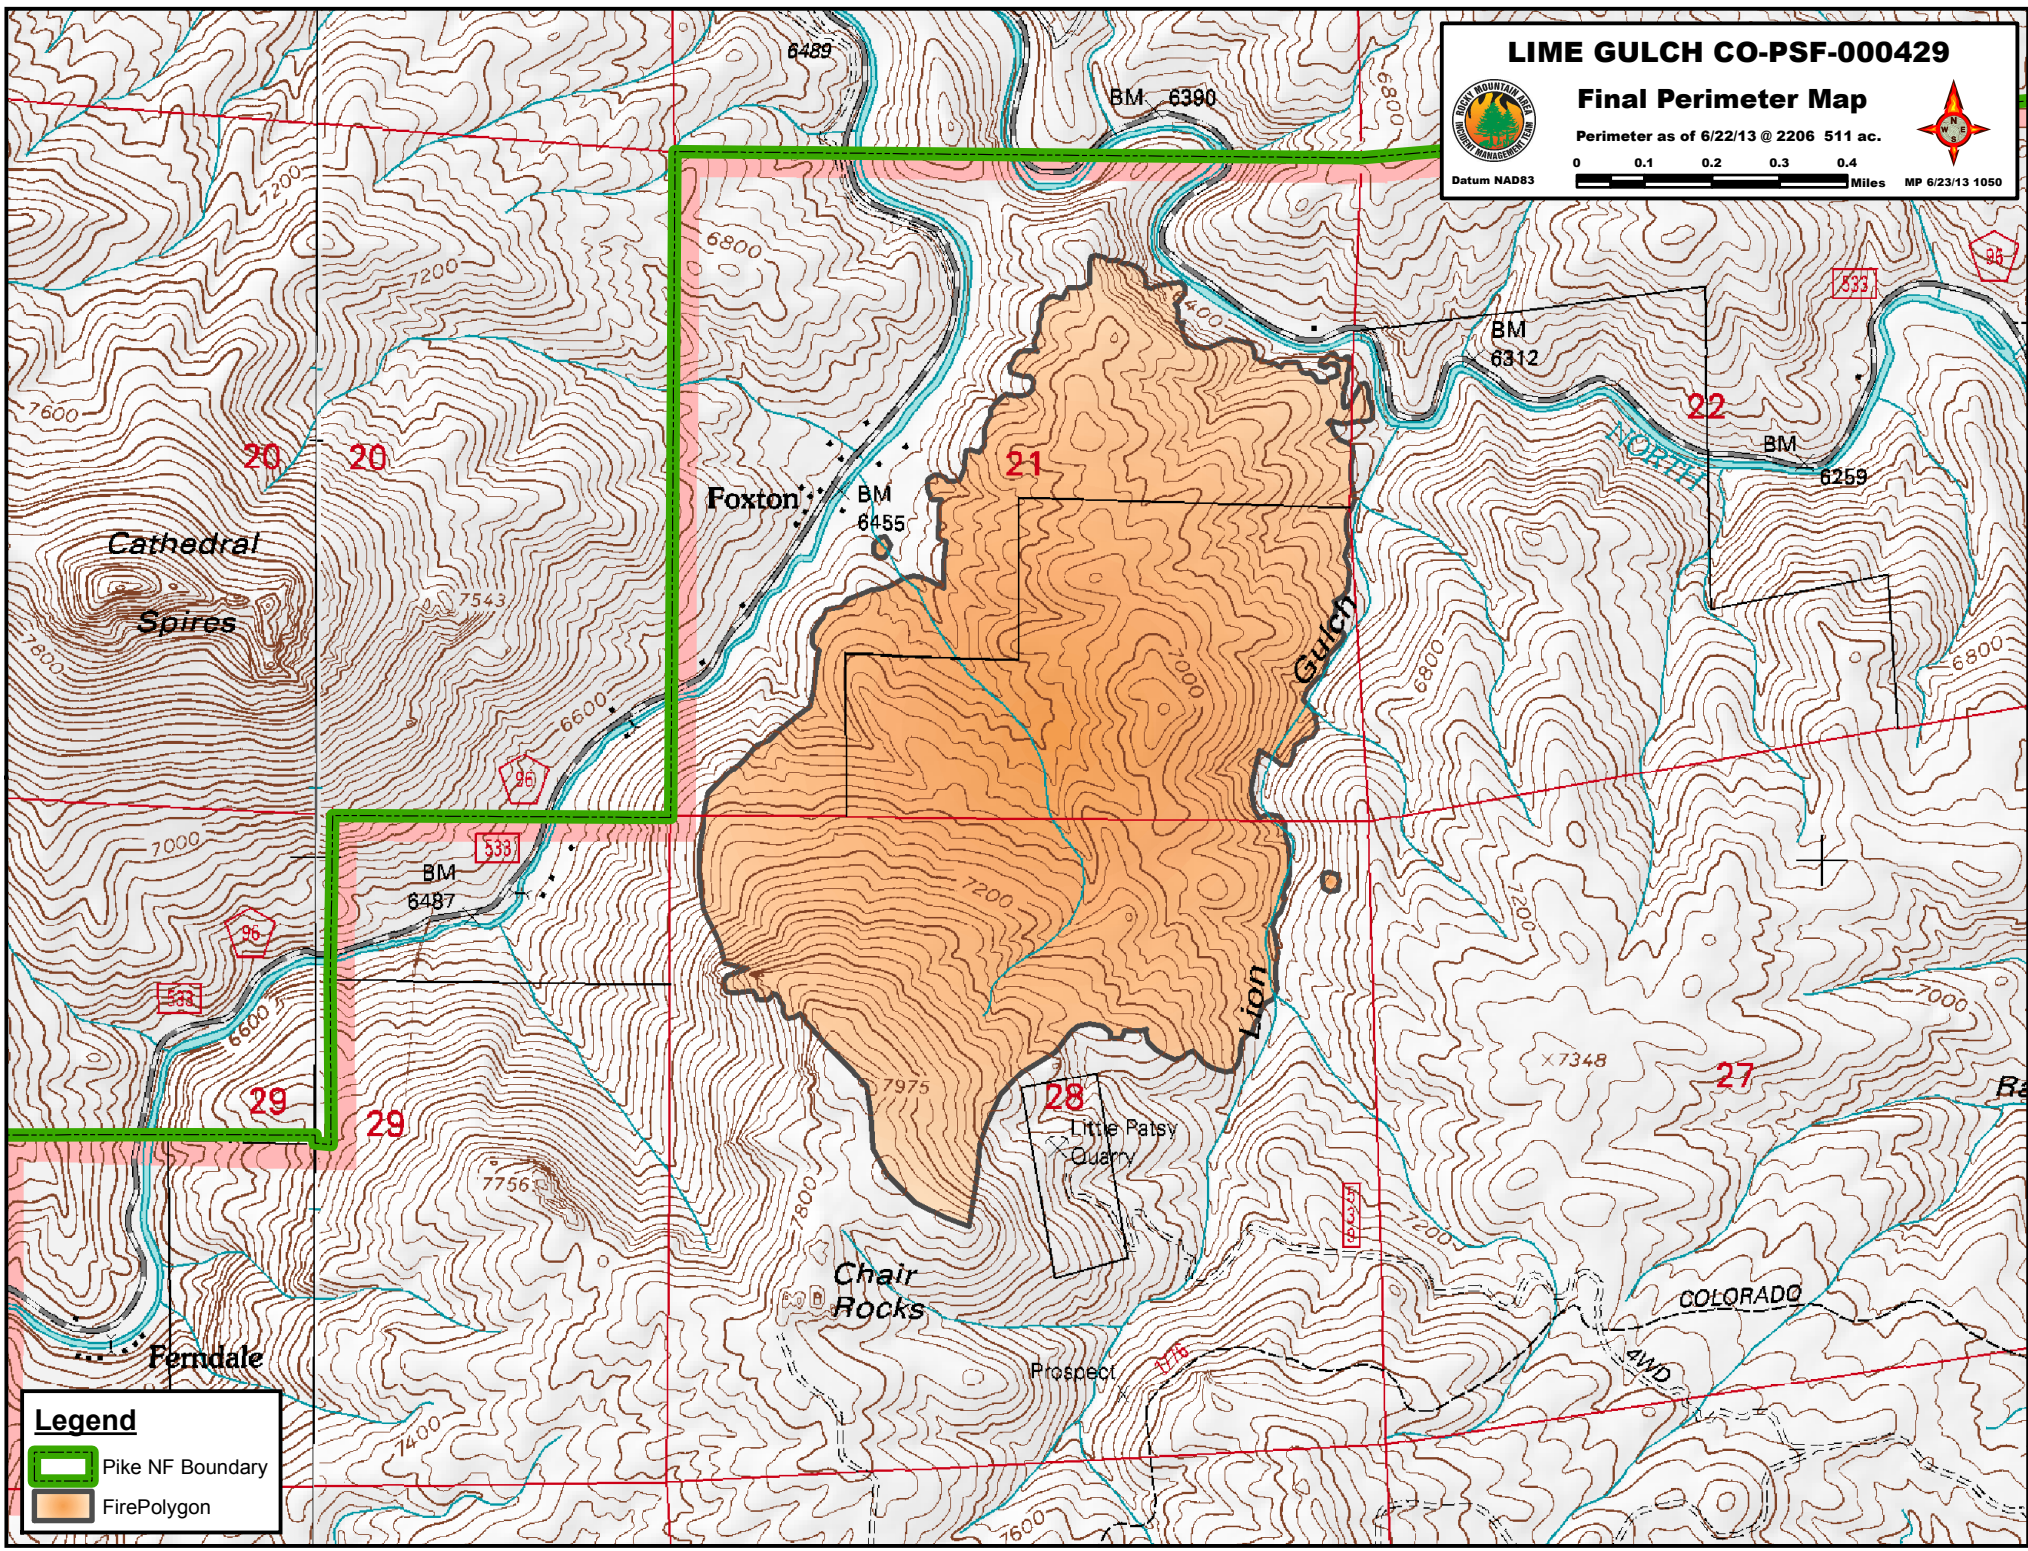

LIME GULCH CO-PSF-000429

Final Perimeter Map

Perimeter as of 6/22/13 @ 2206 511 ac.

Legend

-  Pike NF Boundary
-  FirePolygon