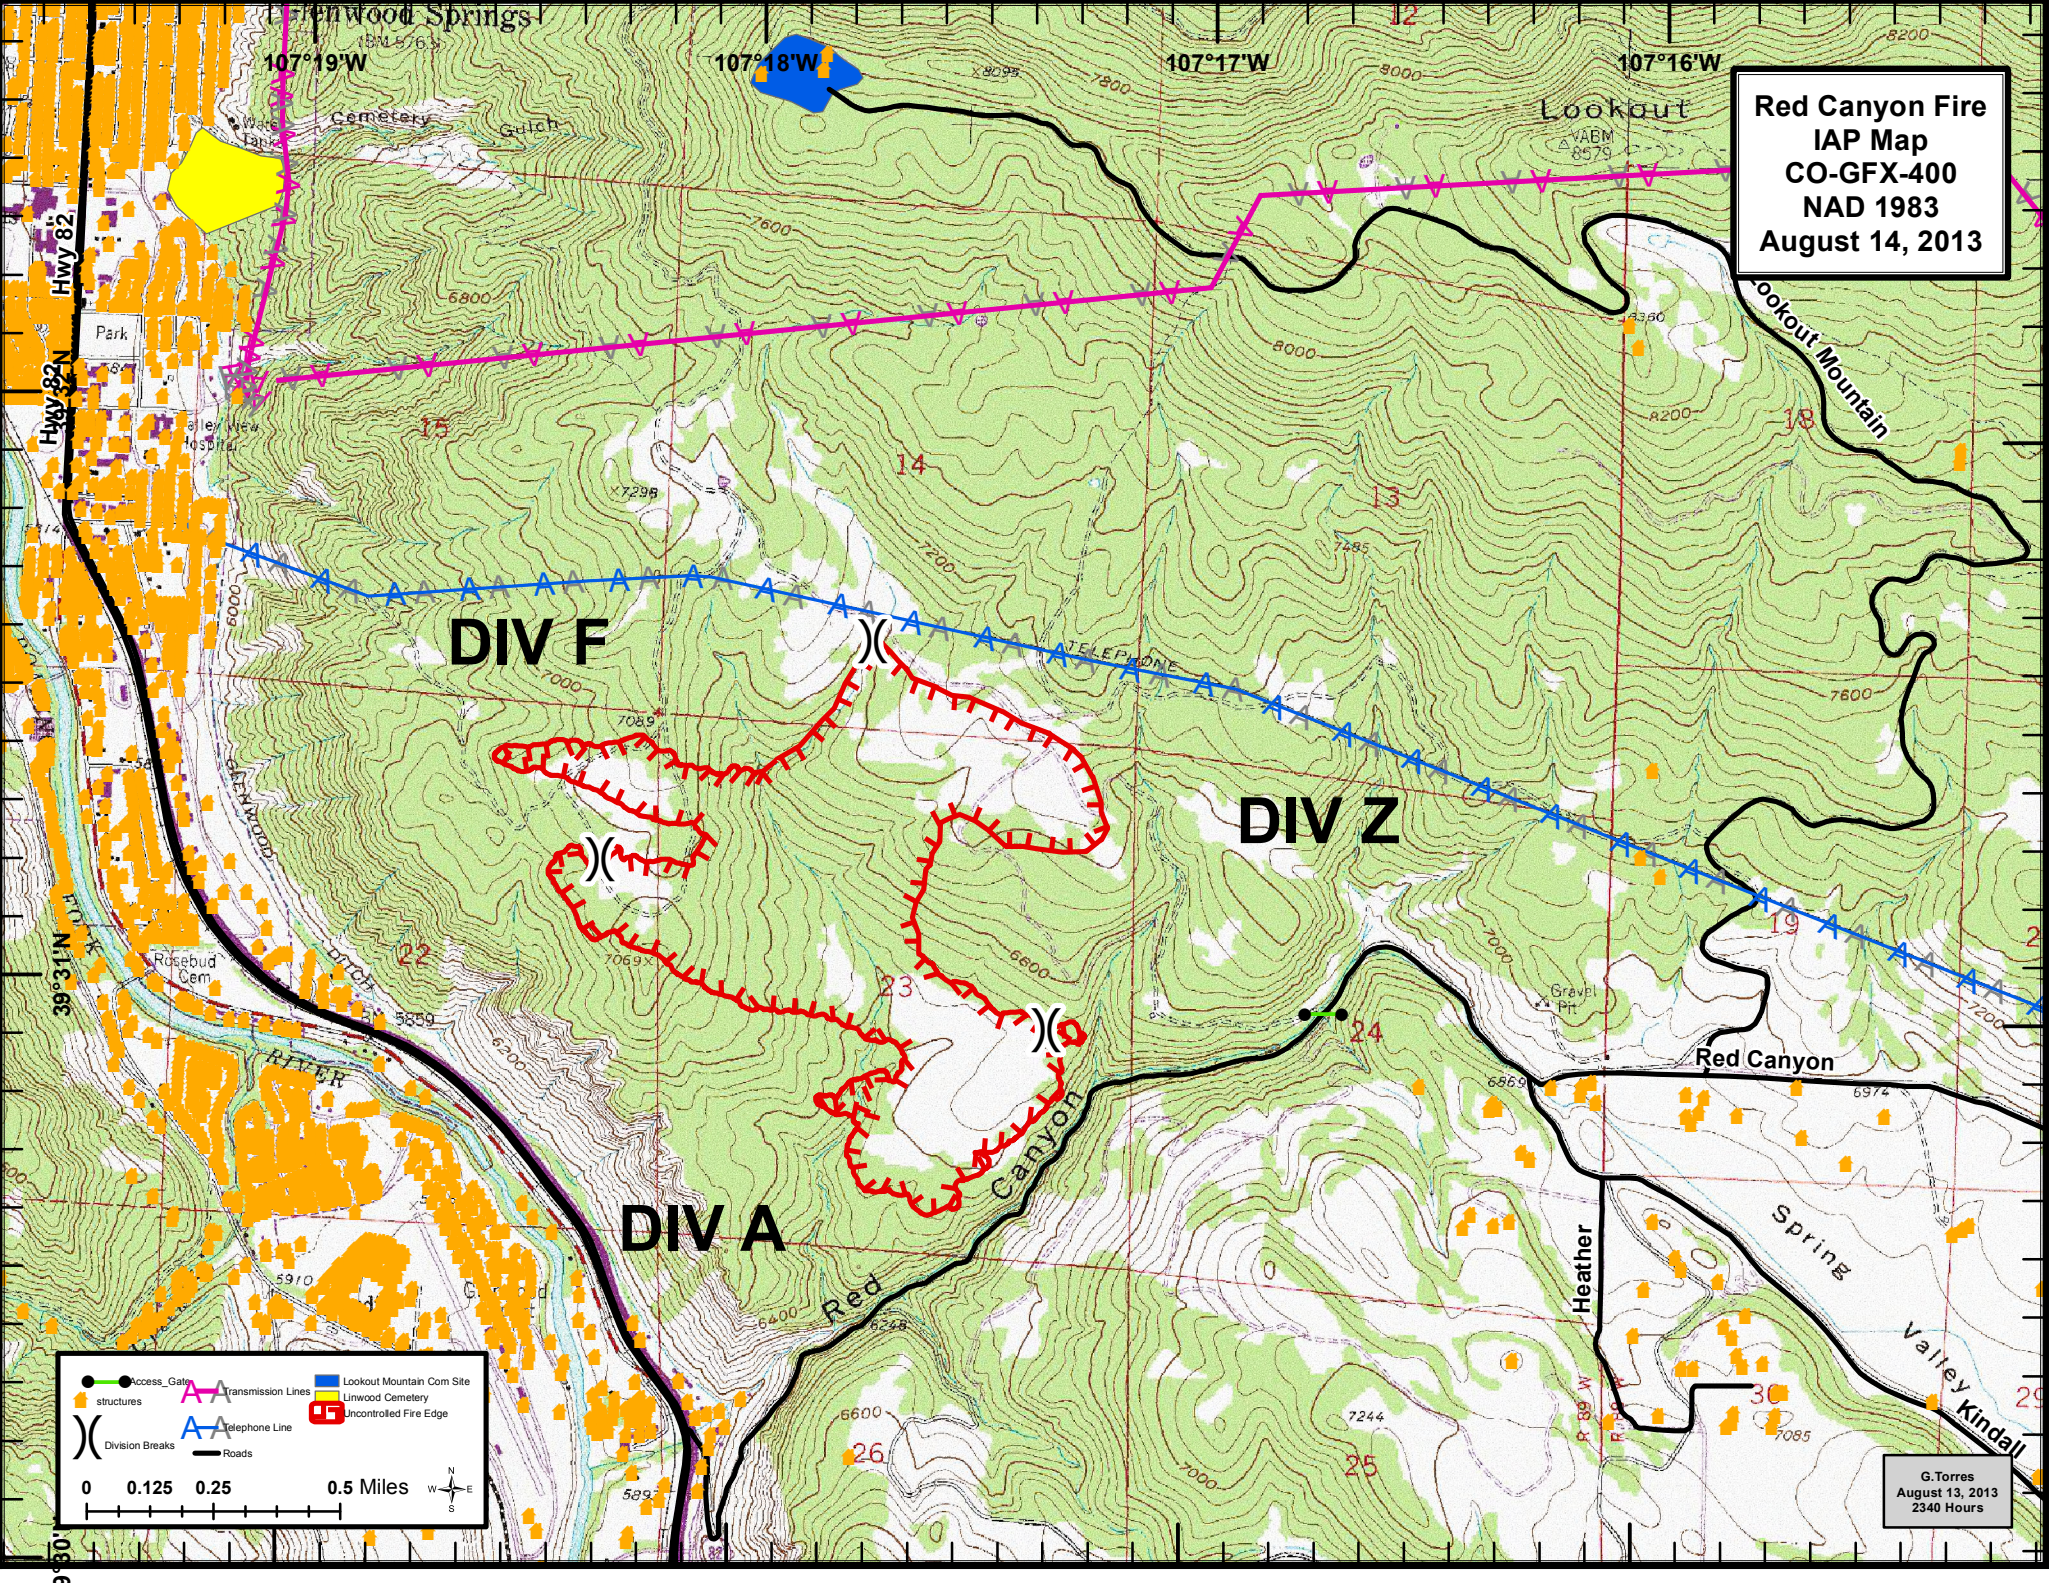

**Red Canyon Fire  
IAP Map  
CO-GFX-400  
NAD 1983  
August 14, 2013**

	Access Gate		Transmission Lines		Lookout Mountain Com Site
	structures		Telephone Line		Linwood Cemetery
	Division Breaks		Roads		Uncontrolled Fire Edge

0 0.125 0.25 0.5 Miles

N  
E  
S  
W

G. Torres  
August 13, 2013  
2340 Hours