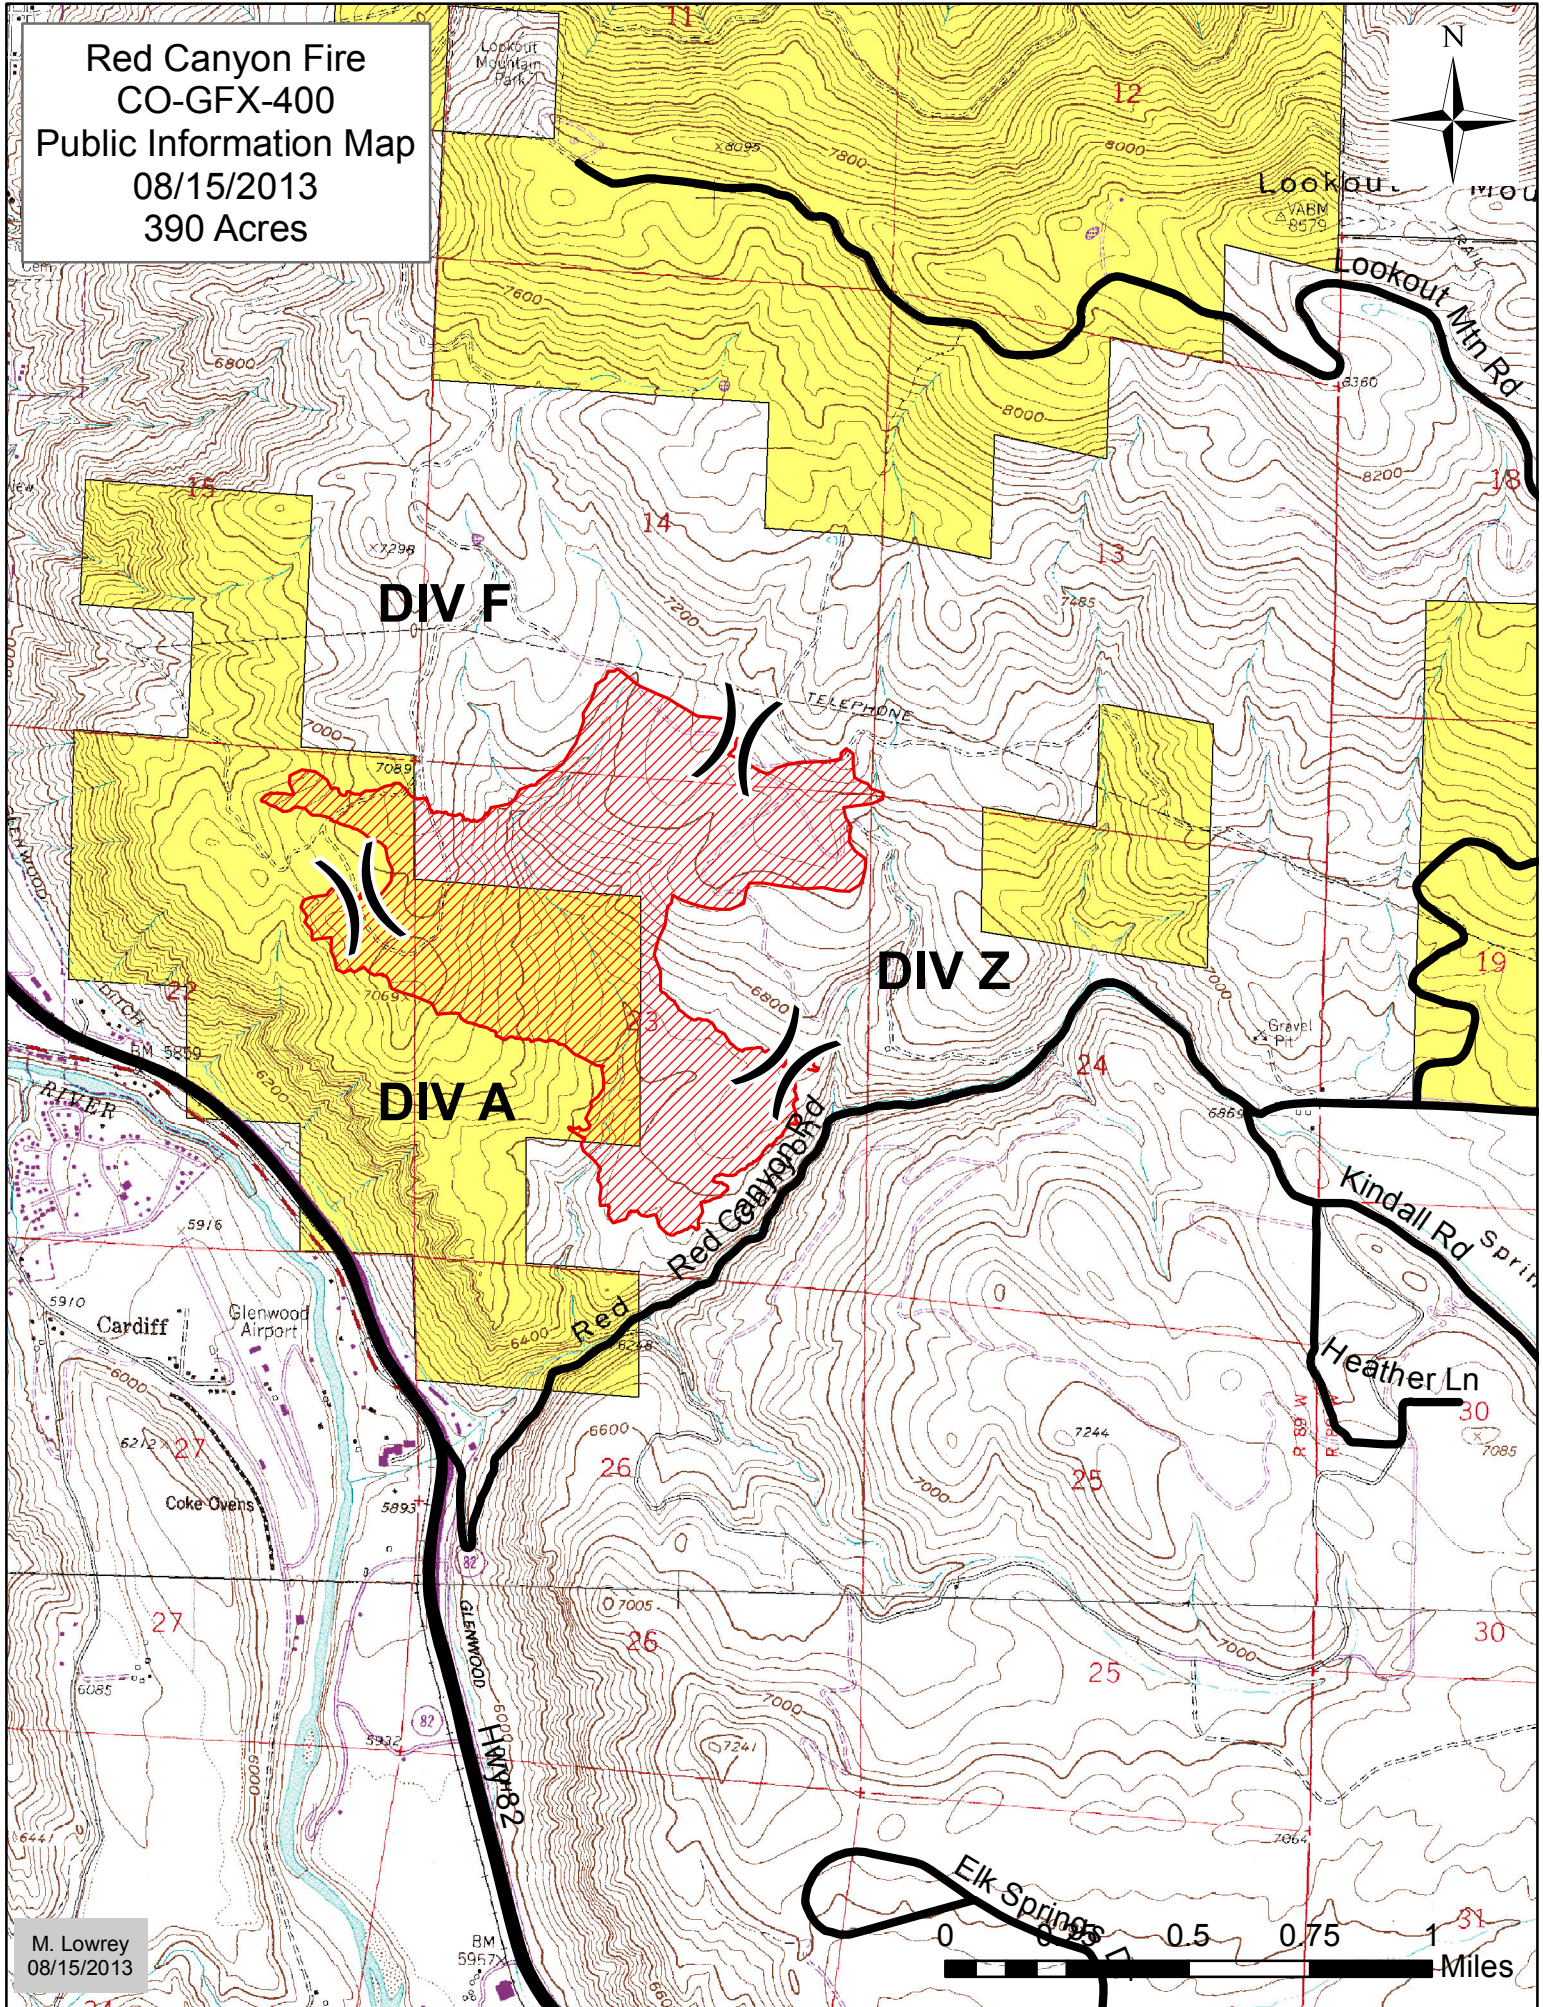

Red Canyon Fire
CO-GFX-400
Public Information Map
08/15/2013
390 Acres

M. Lowrey
08/15/2013

0 0.5 0.75 1 Miles