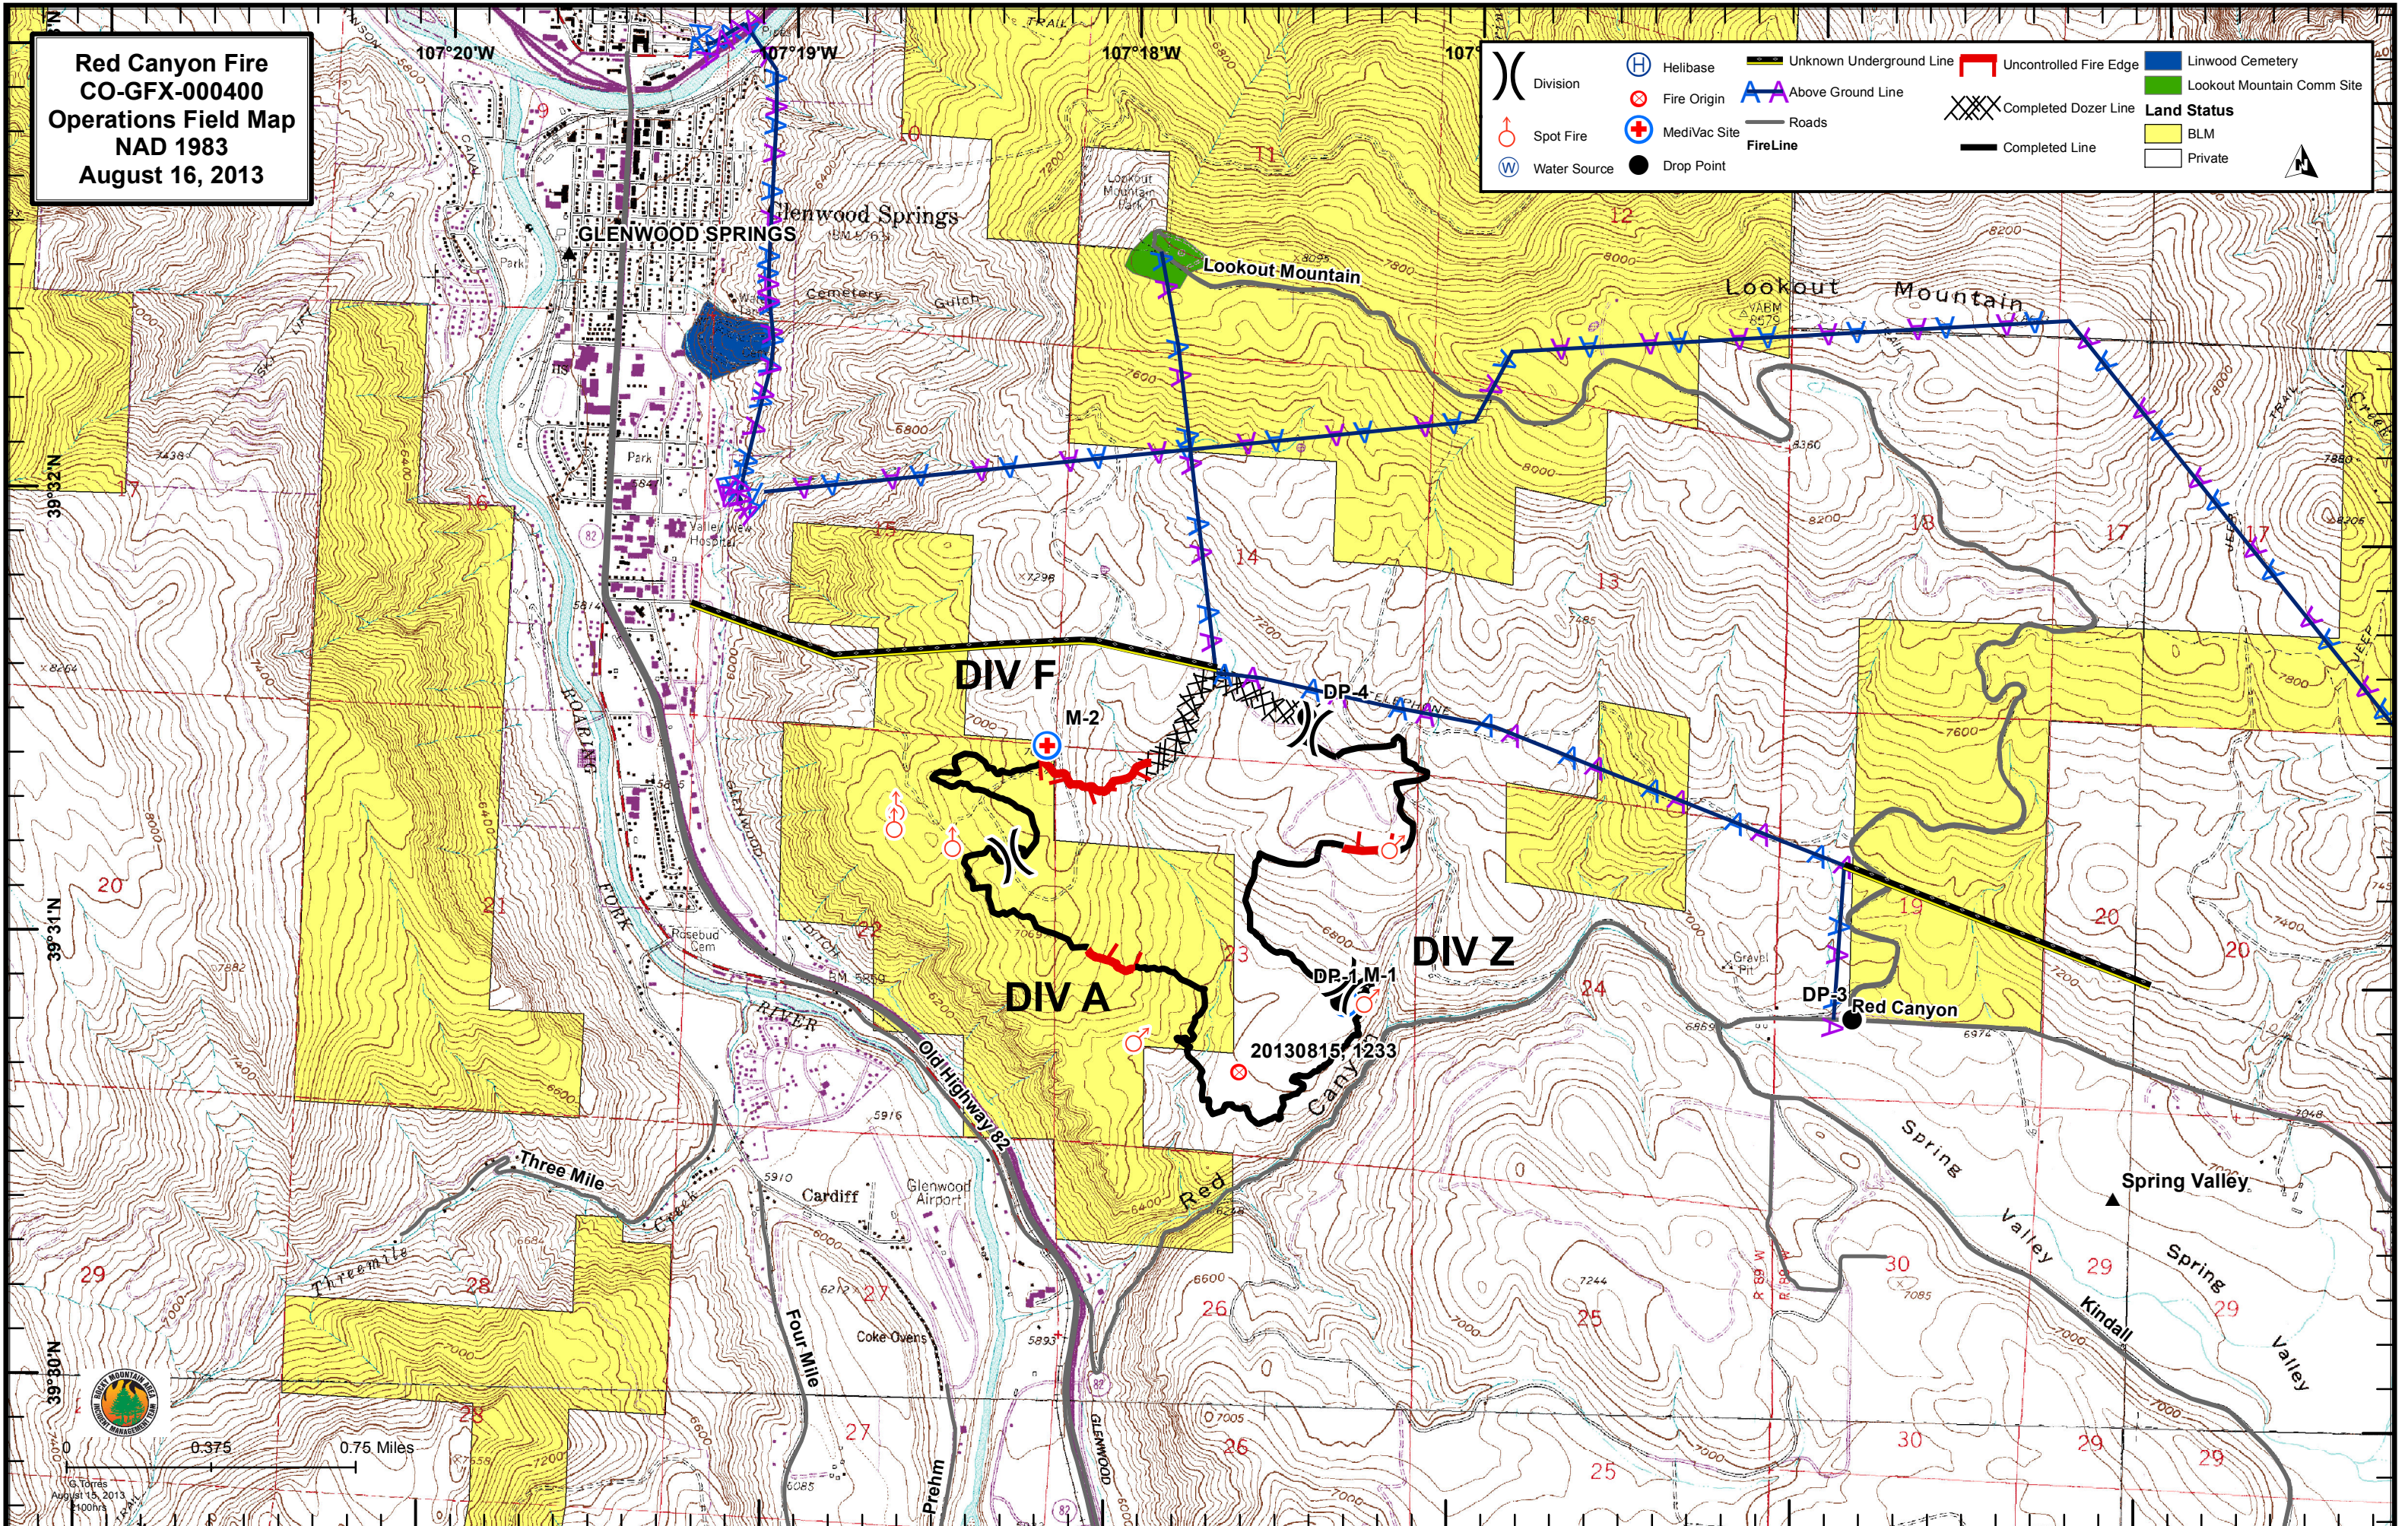

Red Canyon Fire
CO-GFX-000400
Operations Field Map
NAD 1983
August 16, 2013

() Division	(H) Helibase	— Unknown Underground Line	— Uncontrolled Fire Edge	■ Linwood Cemetery
⊕ Spot Fire	⊕ Fire Origin	AA Above Ground Line	⊗ Completed Dozer Line	■ Lookout Mountain Comm Site
(W) Water Source	⊕ MediVac Site	— Roads	— Completed Line	■ Land Status
● Drop Point	● Drop Point	— FireLine		■ BLM
				■ Private

0 0.375 0.75 Miles

G. Torres
 August 15, 2013
 1100hrs