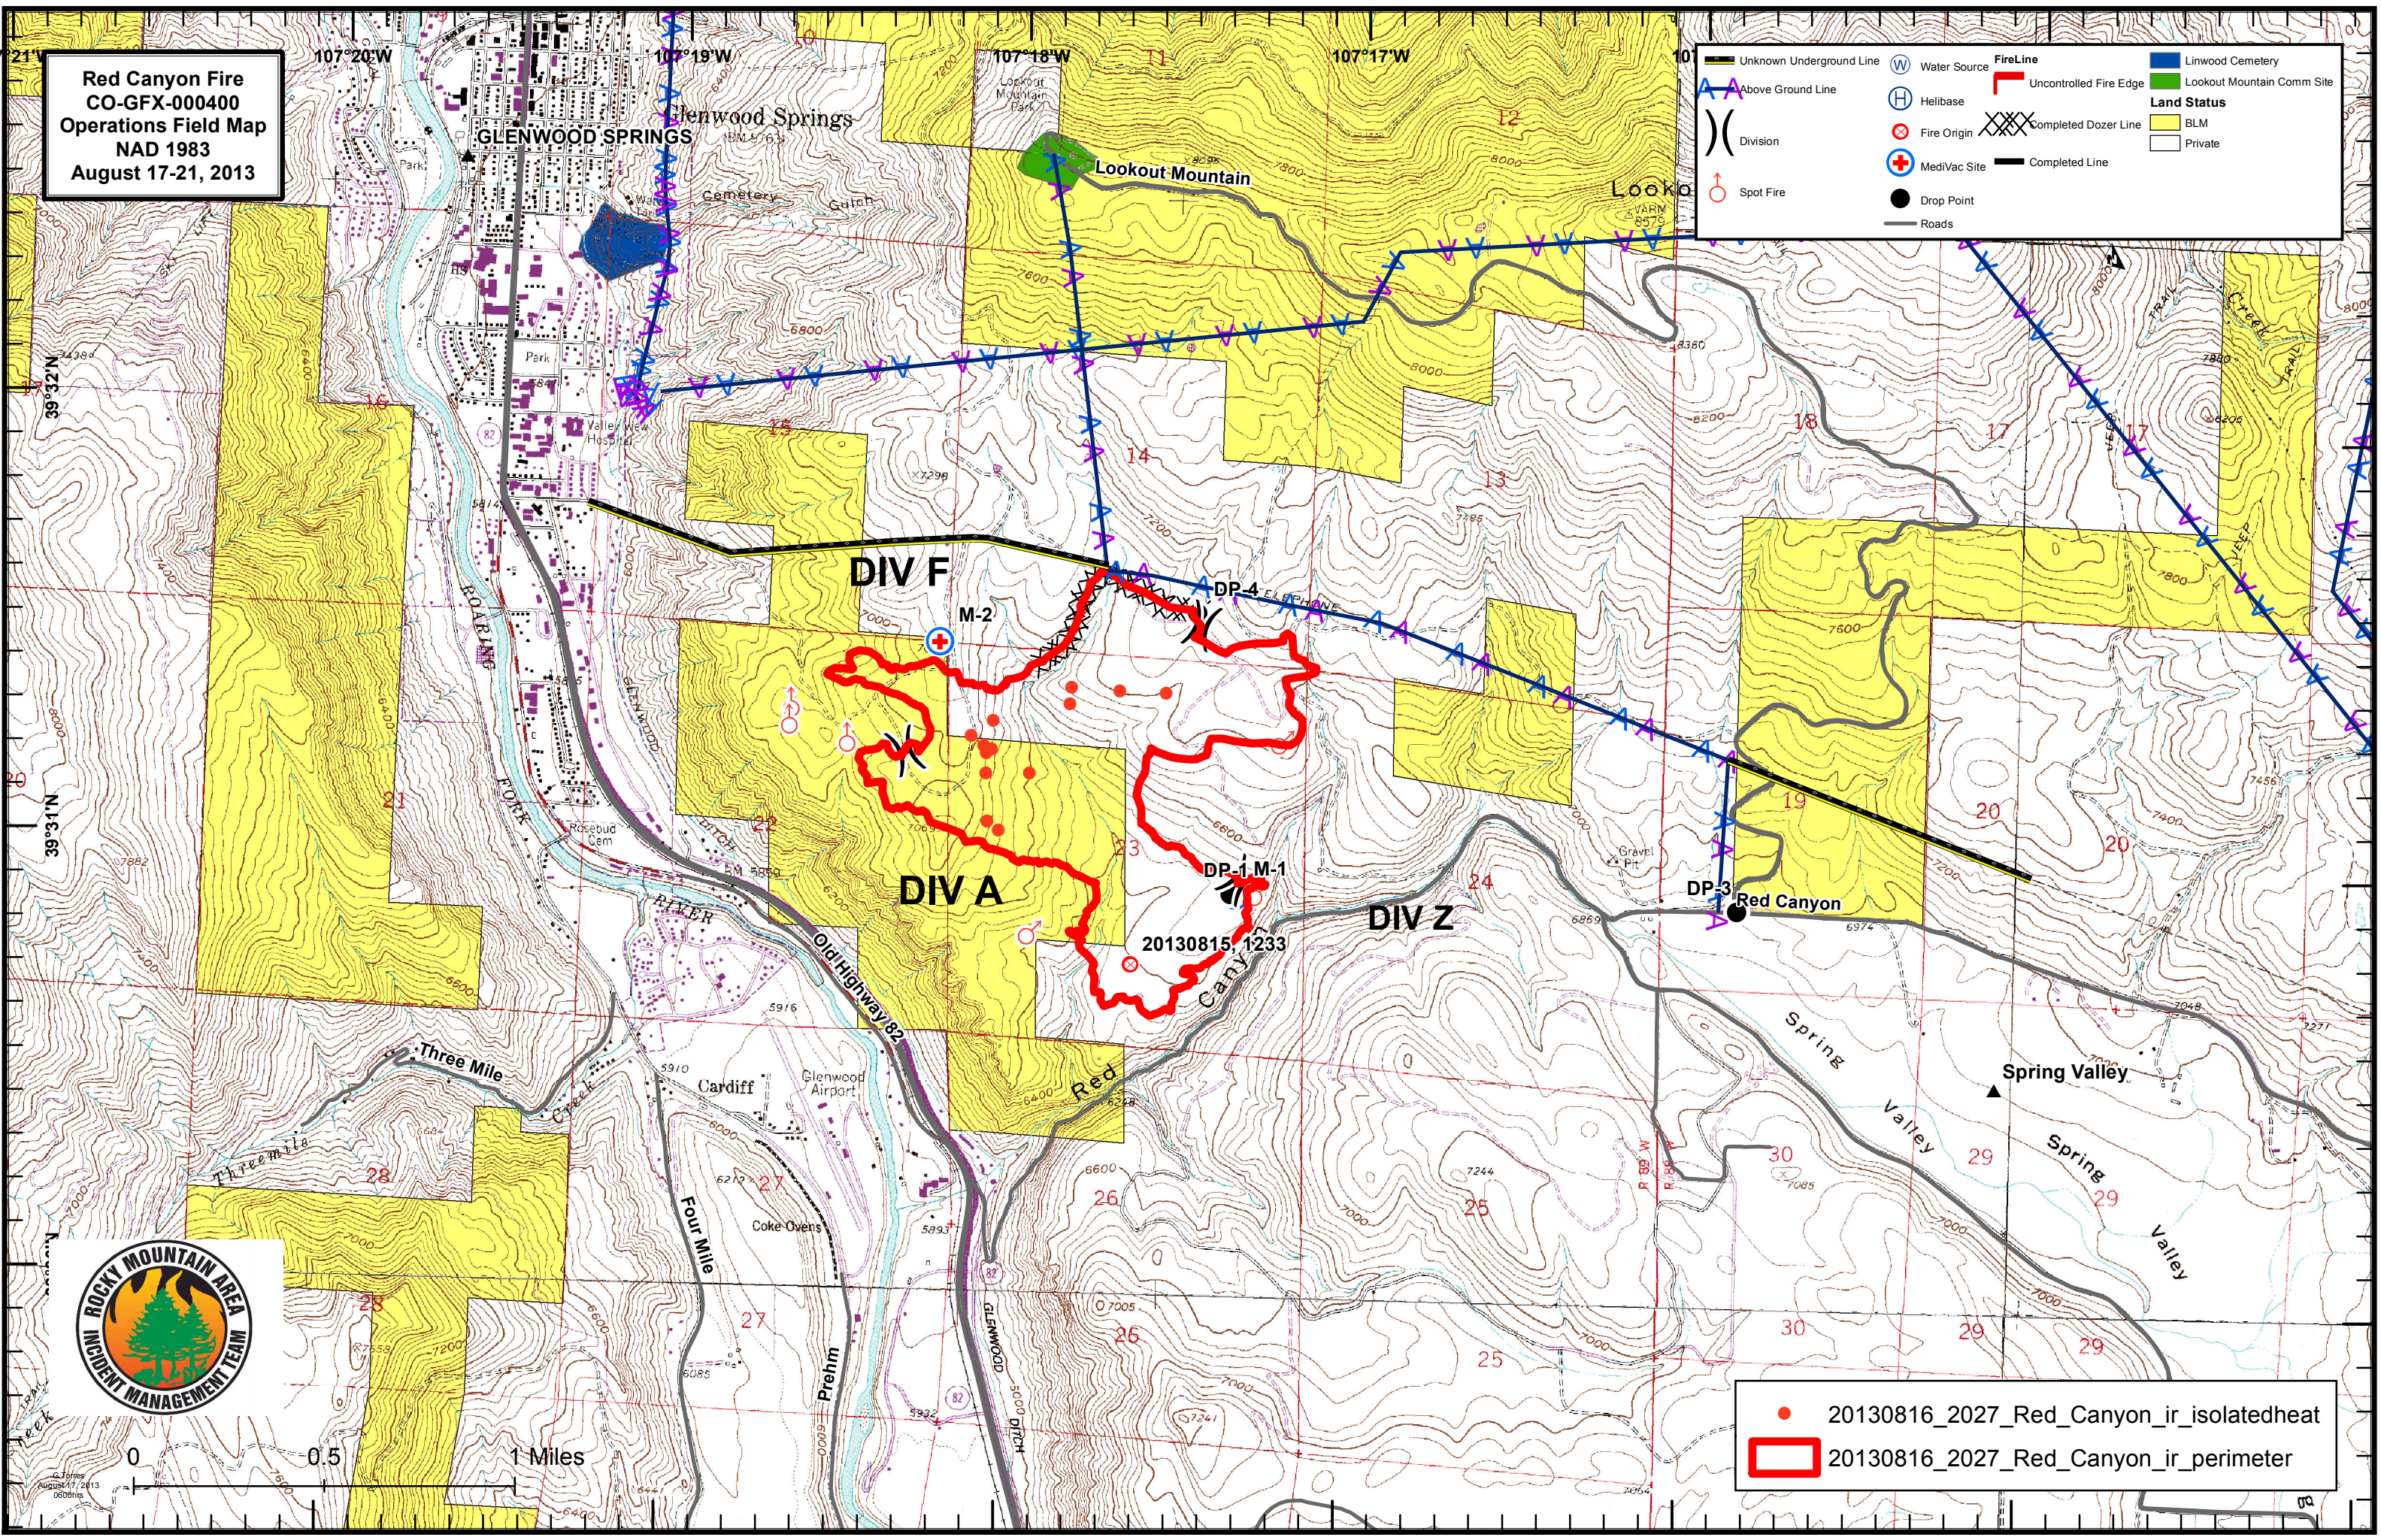

Red Canyon Fire  
 CO-GFX-000400  
 Operations Field Map  
 NAD 1983  
 August 17-21, 2013

	Unknown Underground Line		Water Source		FireLine		Linwood Cemetery
	Above Ground Line		Helibase		Uncontrolled Fire Edge		Lookout Mountain Comm Site
	Division		Fire Origin		Completed Dozer Line		BLM
	Spot Fire		MediVac Site		Completed Line		Private
	Drop Point		Roads				

	20130816_2027_Red_Canyon_ir_isolatedheat
	20130816_2027_Red_Canyon_ir_perimeter