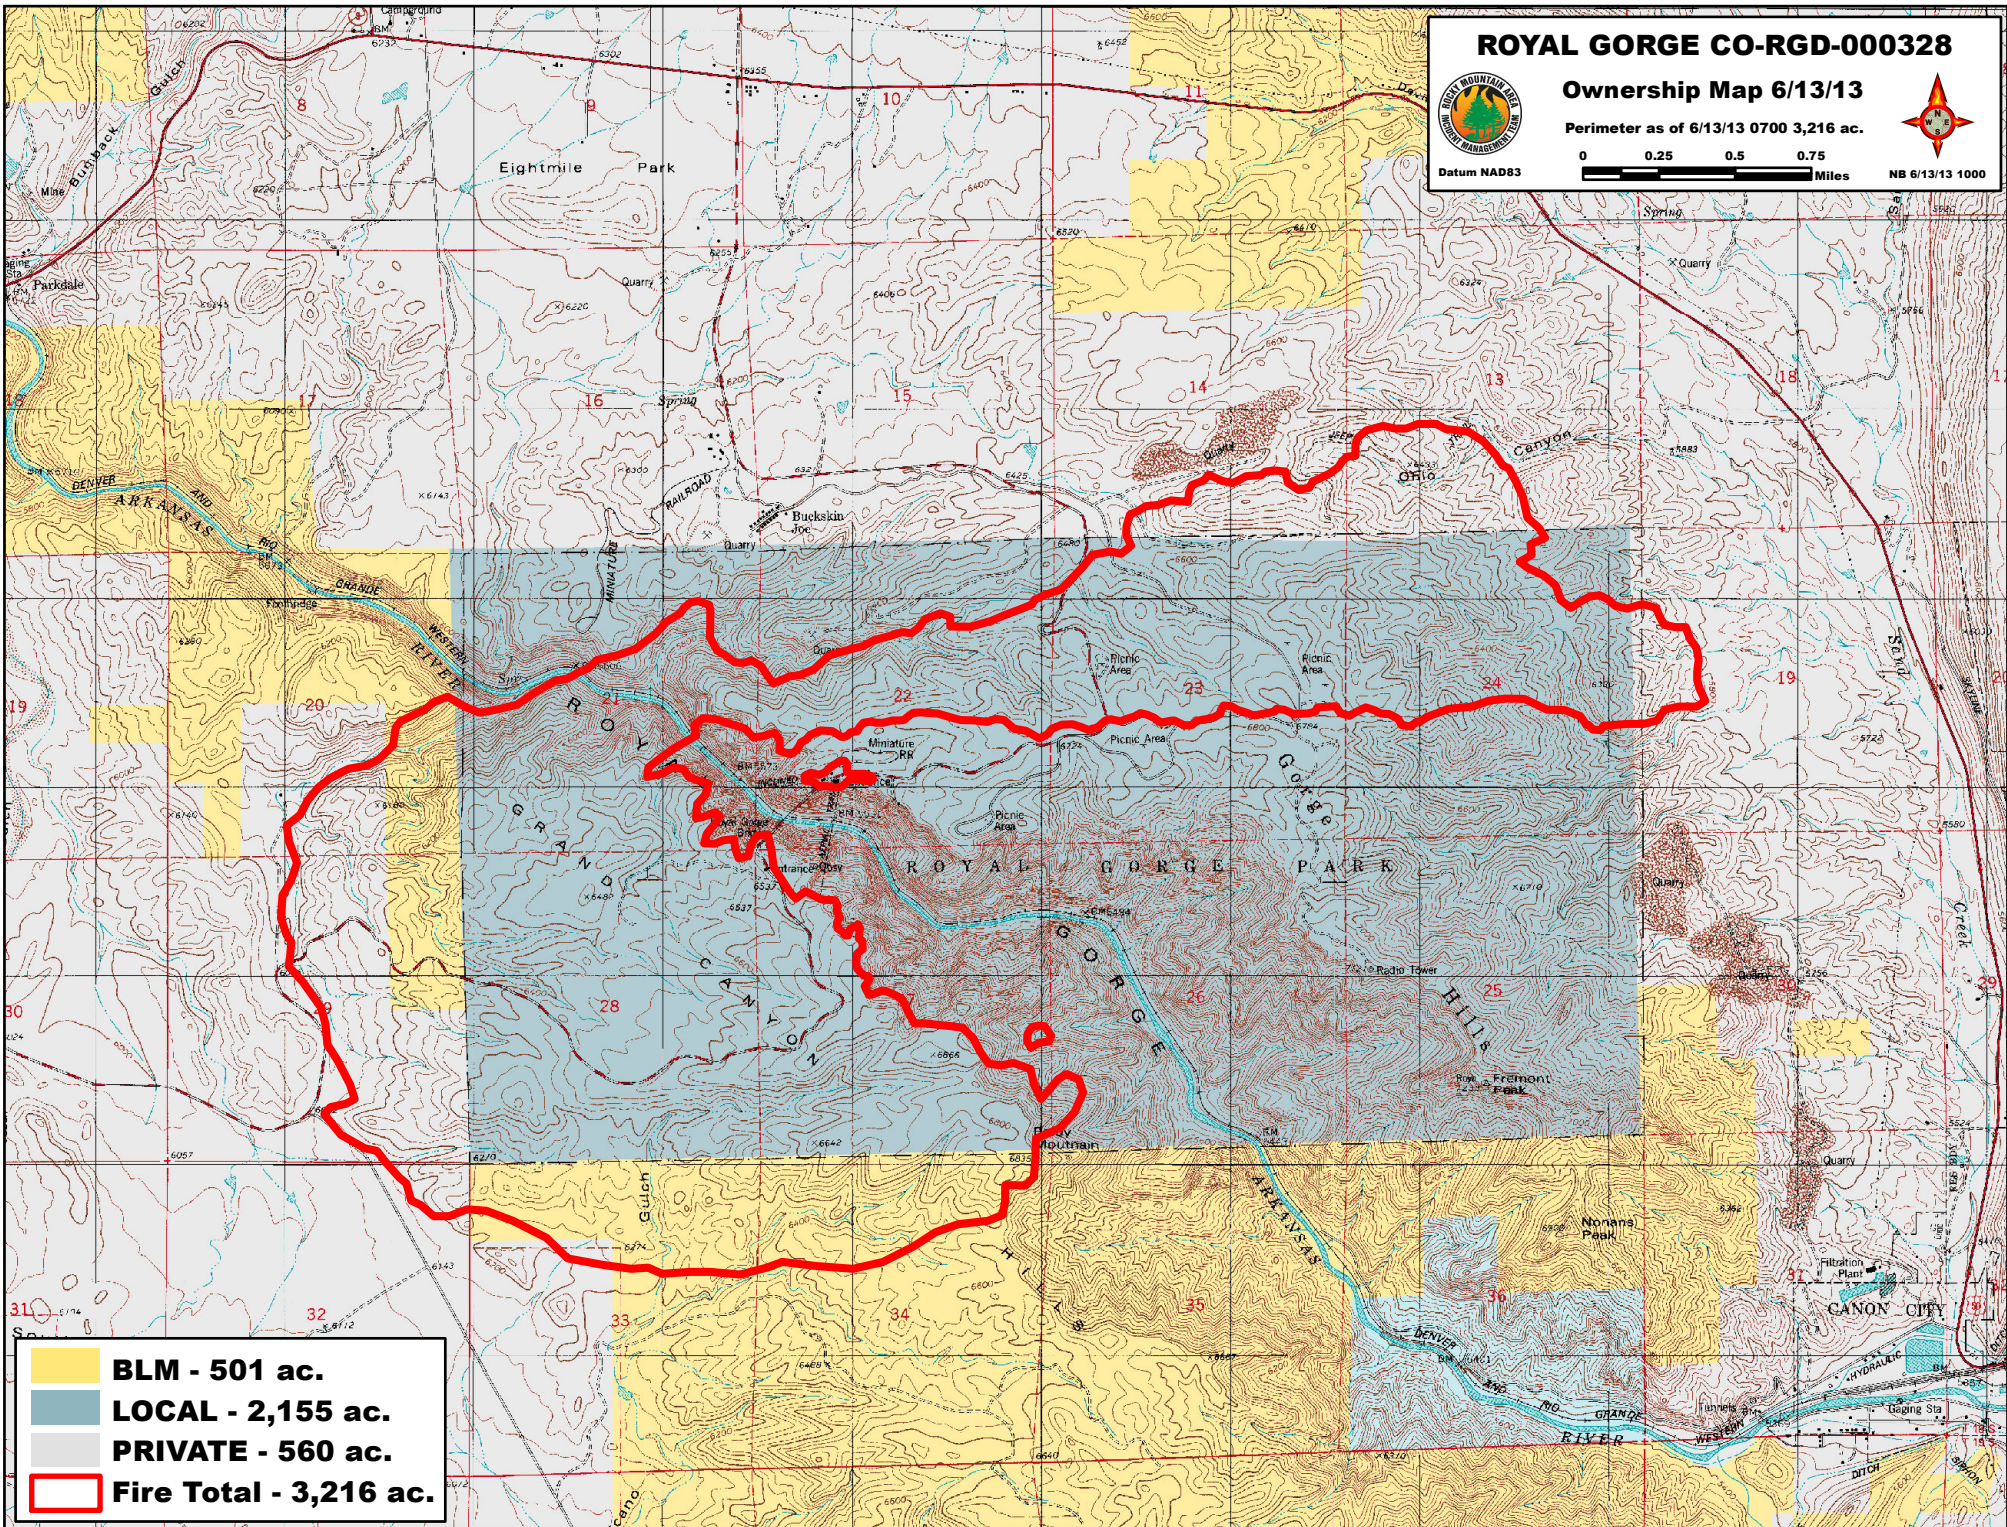

ROYAL GORGE CO-RGD-000328

Ownership Map 6/13/13

Perimeter as of 6/13/13 0700 3,216 ac.

Datum NAD83

NB 6/13/13 1000

	BLM - 501 ac.
	LOCAL - 2,155 ac.
	PRIVATE - 560 ac.
	Fire Total - 3,216 ac.