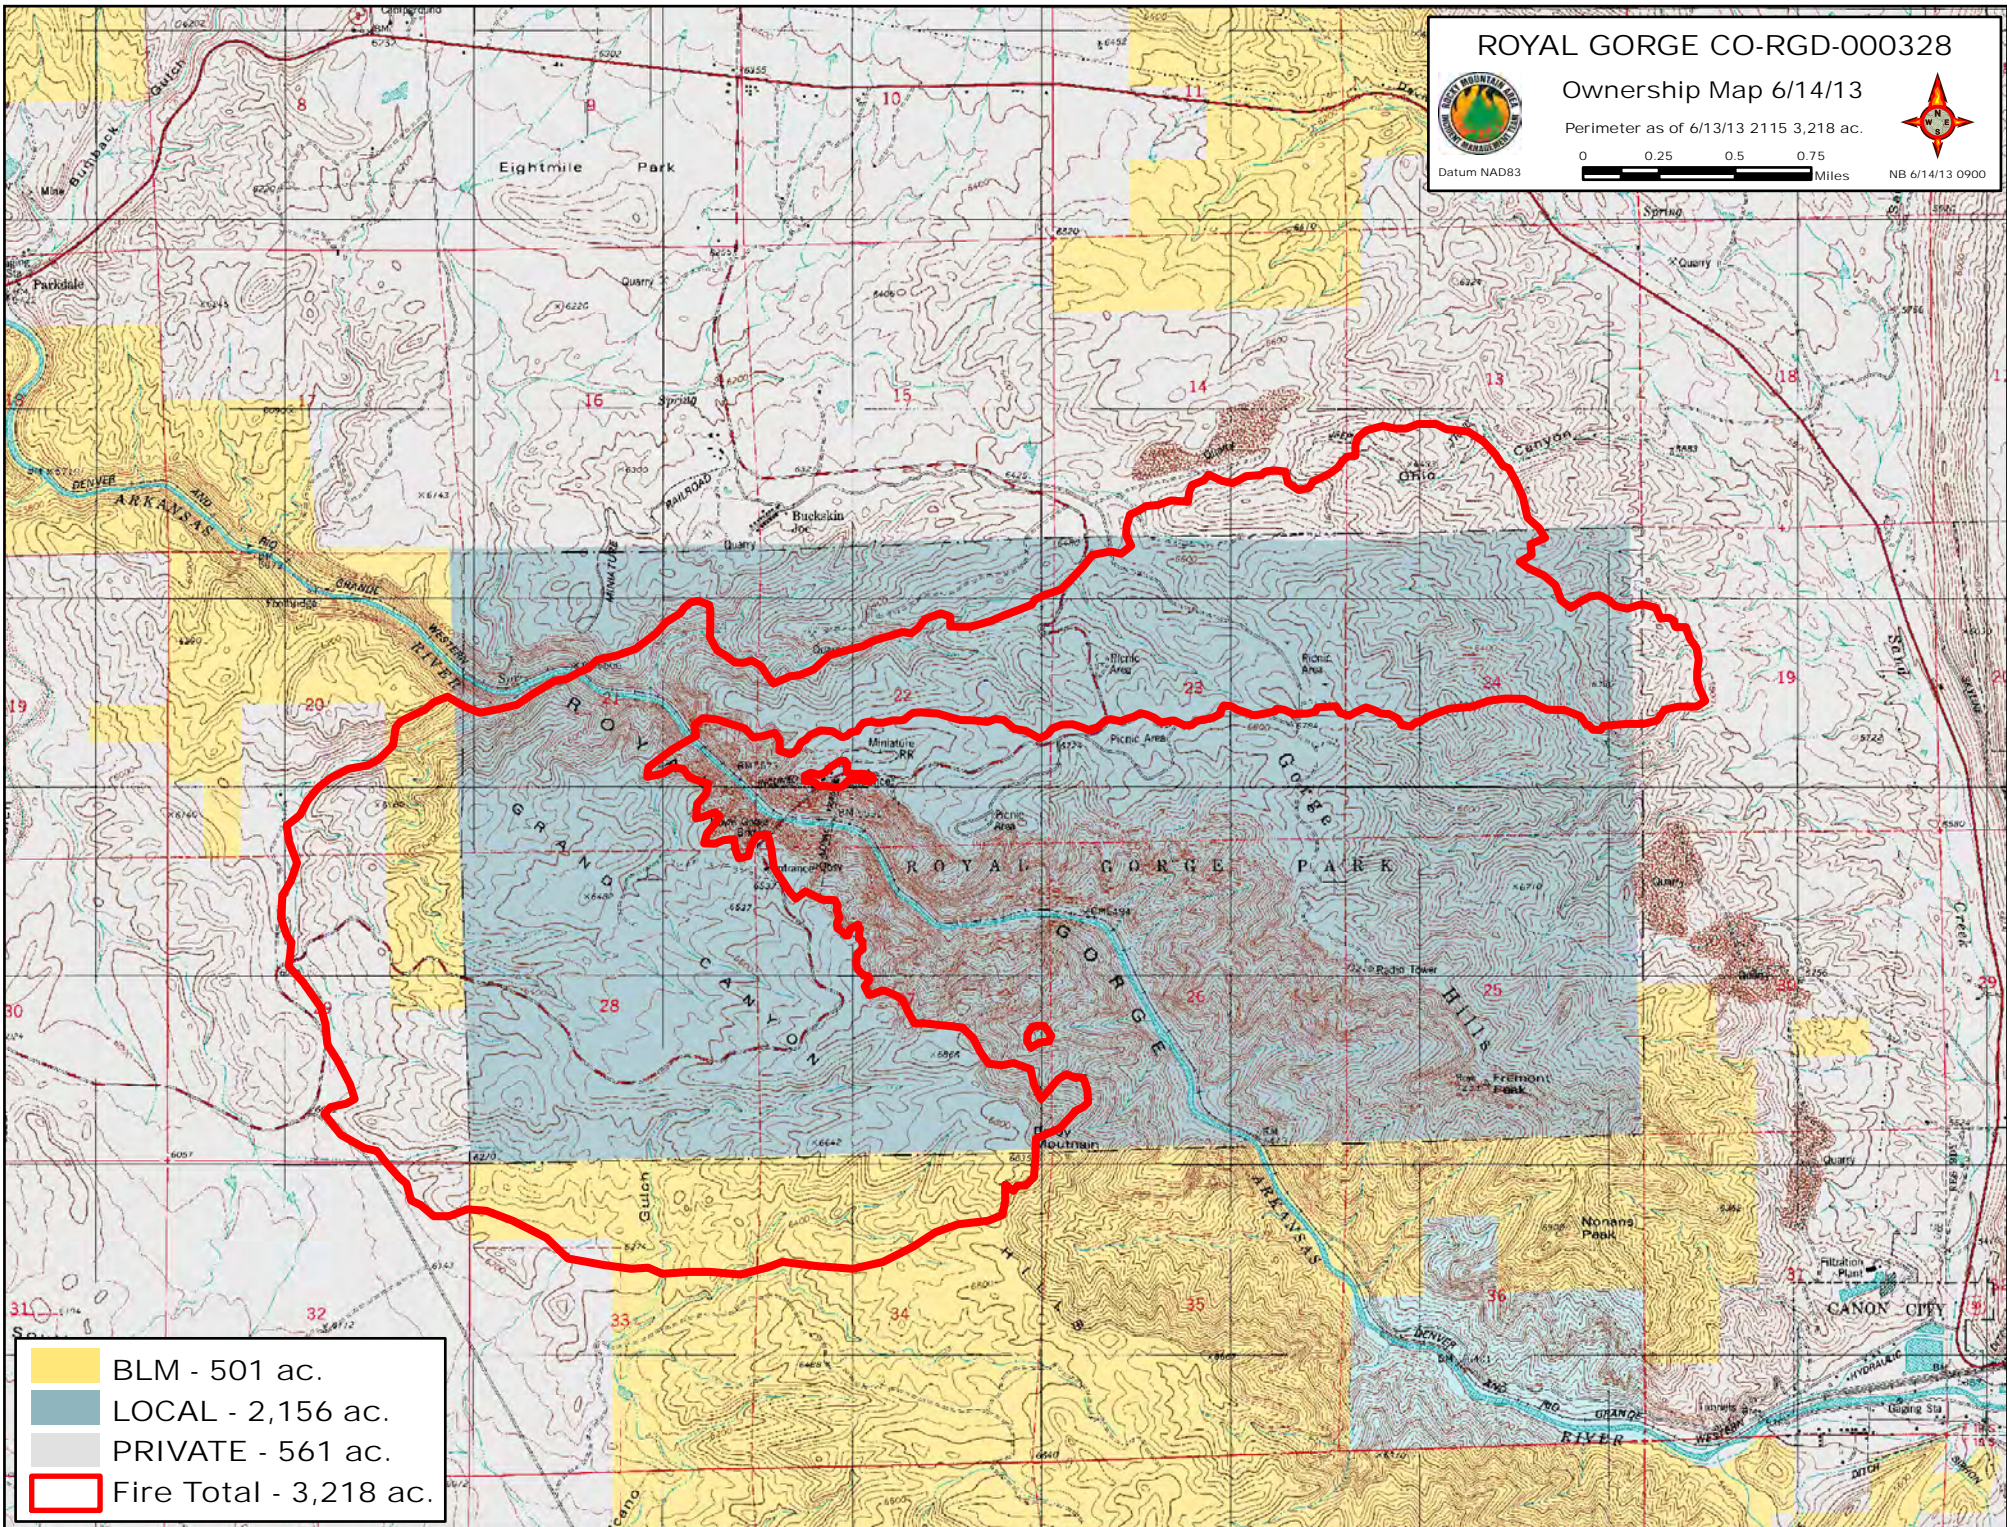

ROYAL GORGE CO-RGD-000328

Ownership Map 6/14/13

Perimeter as of 6/13/13 2115 3,218 ac.

Datum NAD83

NB 6/14/13 0900

-  BLM - 501 ac.
-  LOCAL - 2,156 ac.
-  PRIVATE - 561 ac.
-  Fire Total - 3,218 ac.