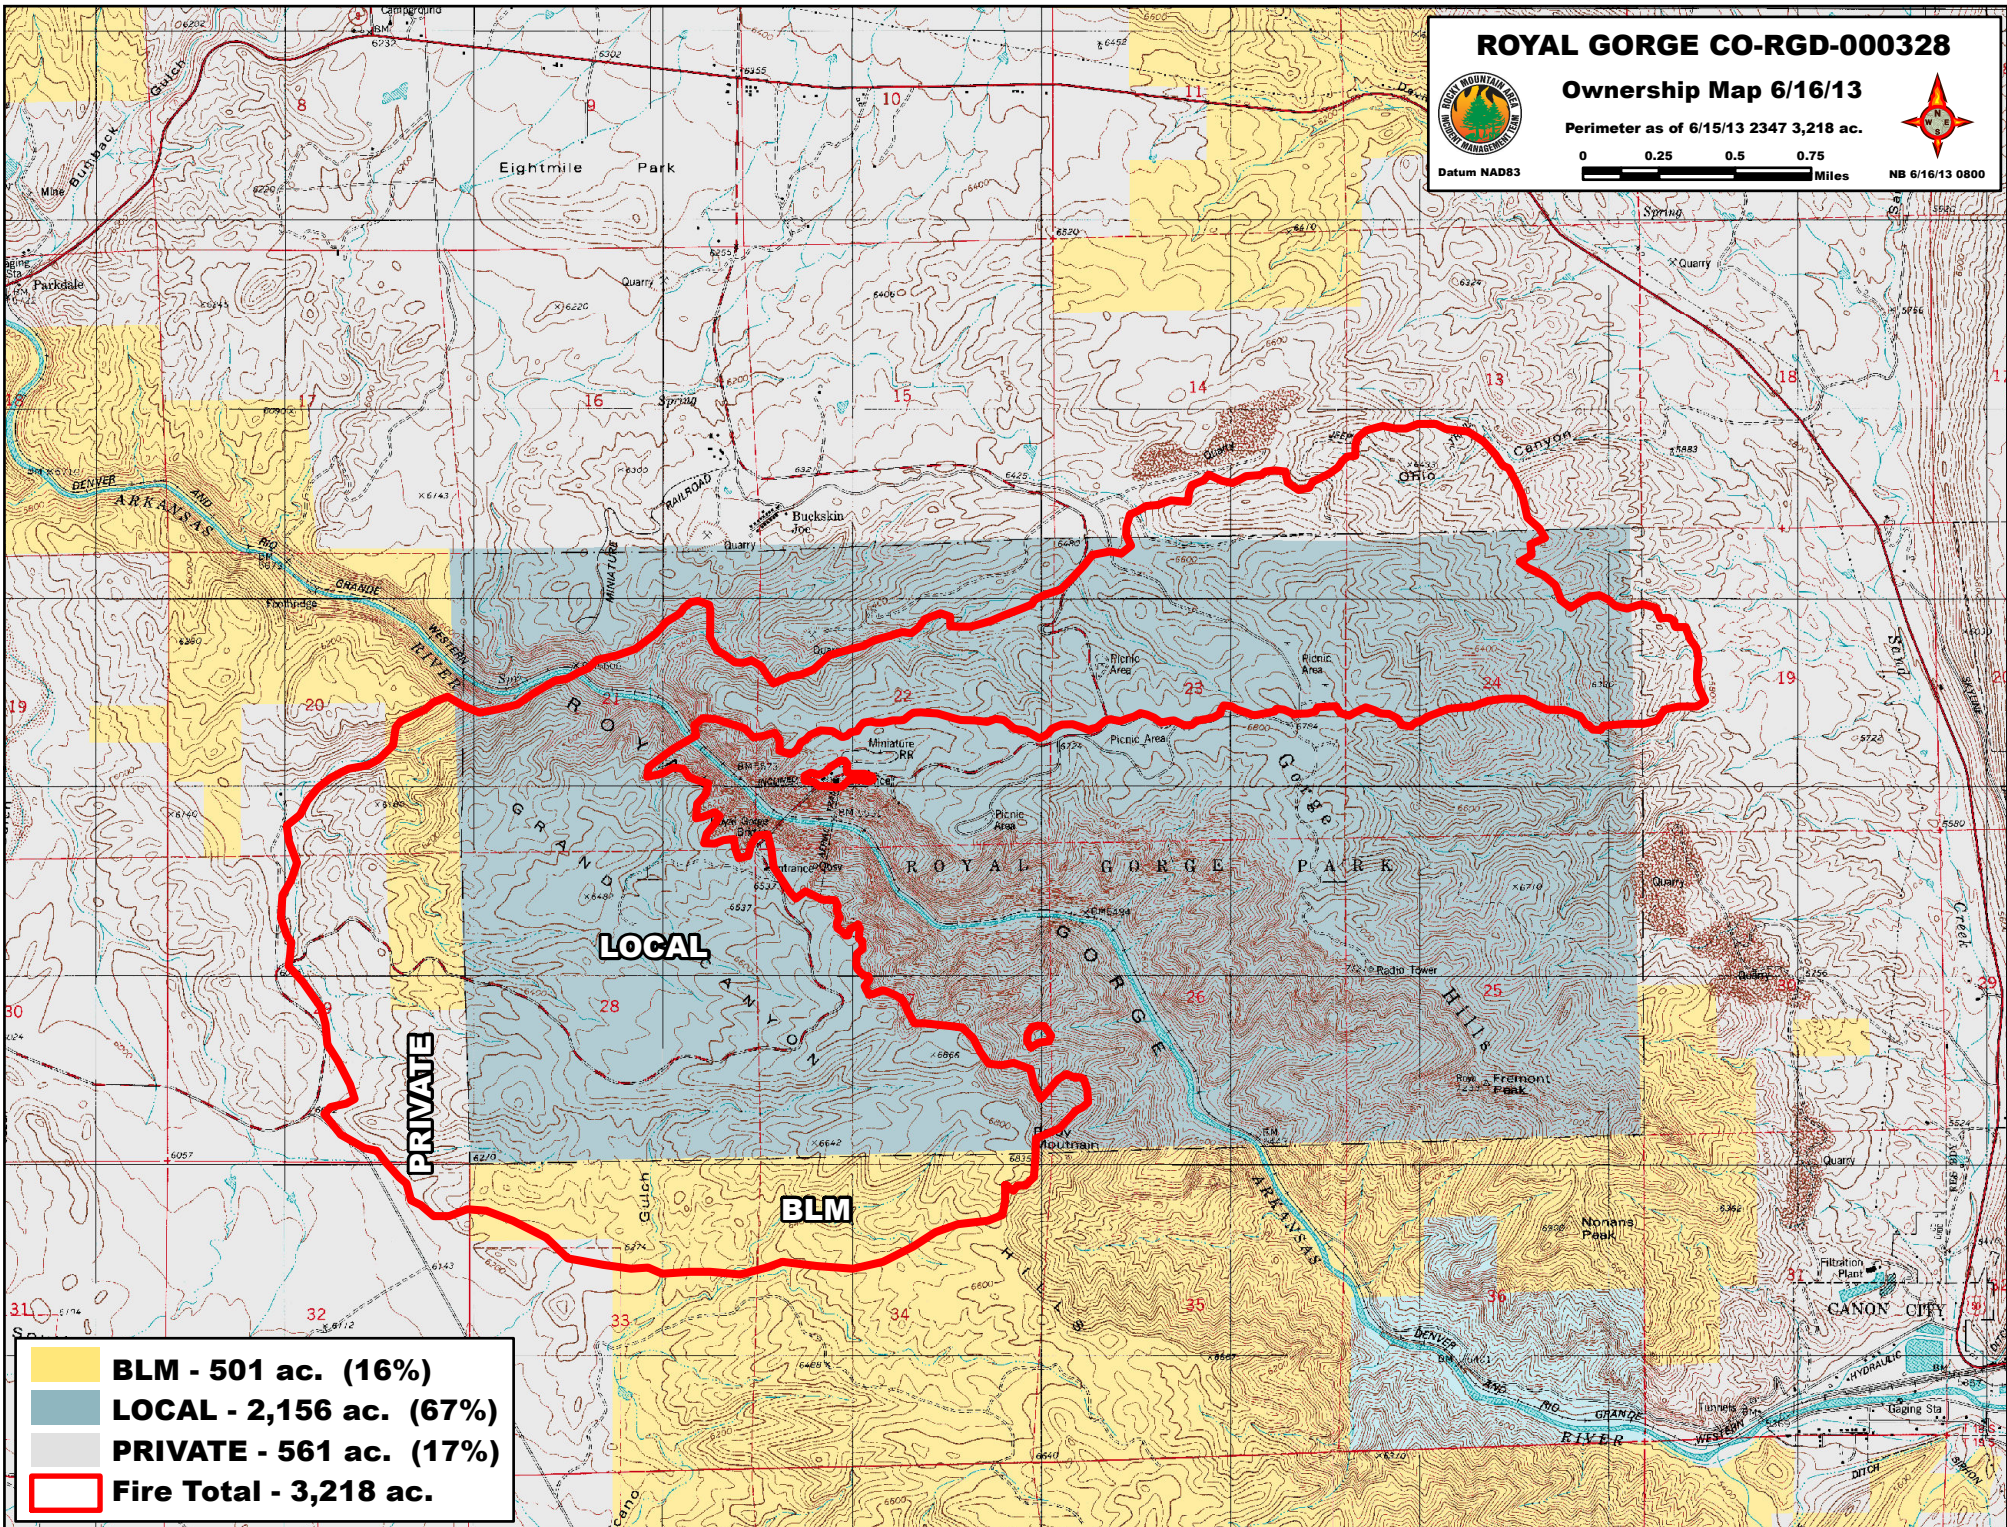

ROYAL GORGE CO-RGD-000328

Ownership Map 6/16/13

Perimeter as of 6/15/13 2347 3,218 ac.

Datum NAD83

NB 6/16/13 0800

	BLM - 501 ac. (16%)
	LOCAL - 2,156 ac. (67%)
	PRIVATE - 561 ac. (17%)
	Fire Total - 3,218 ac.