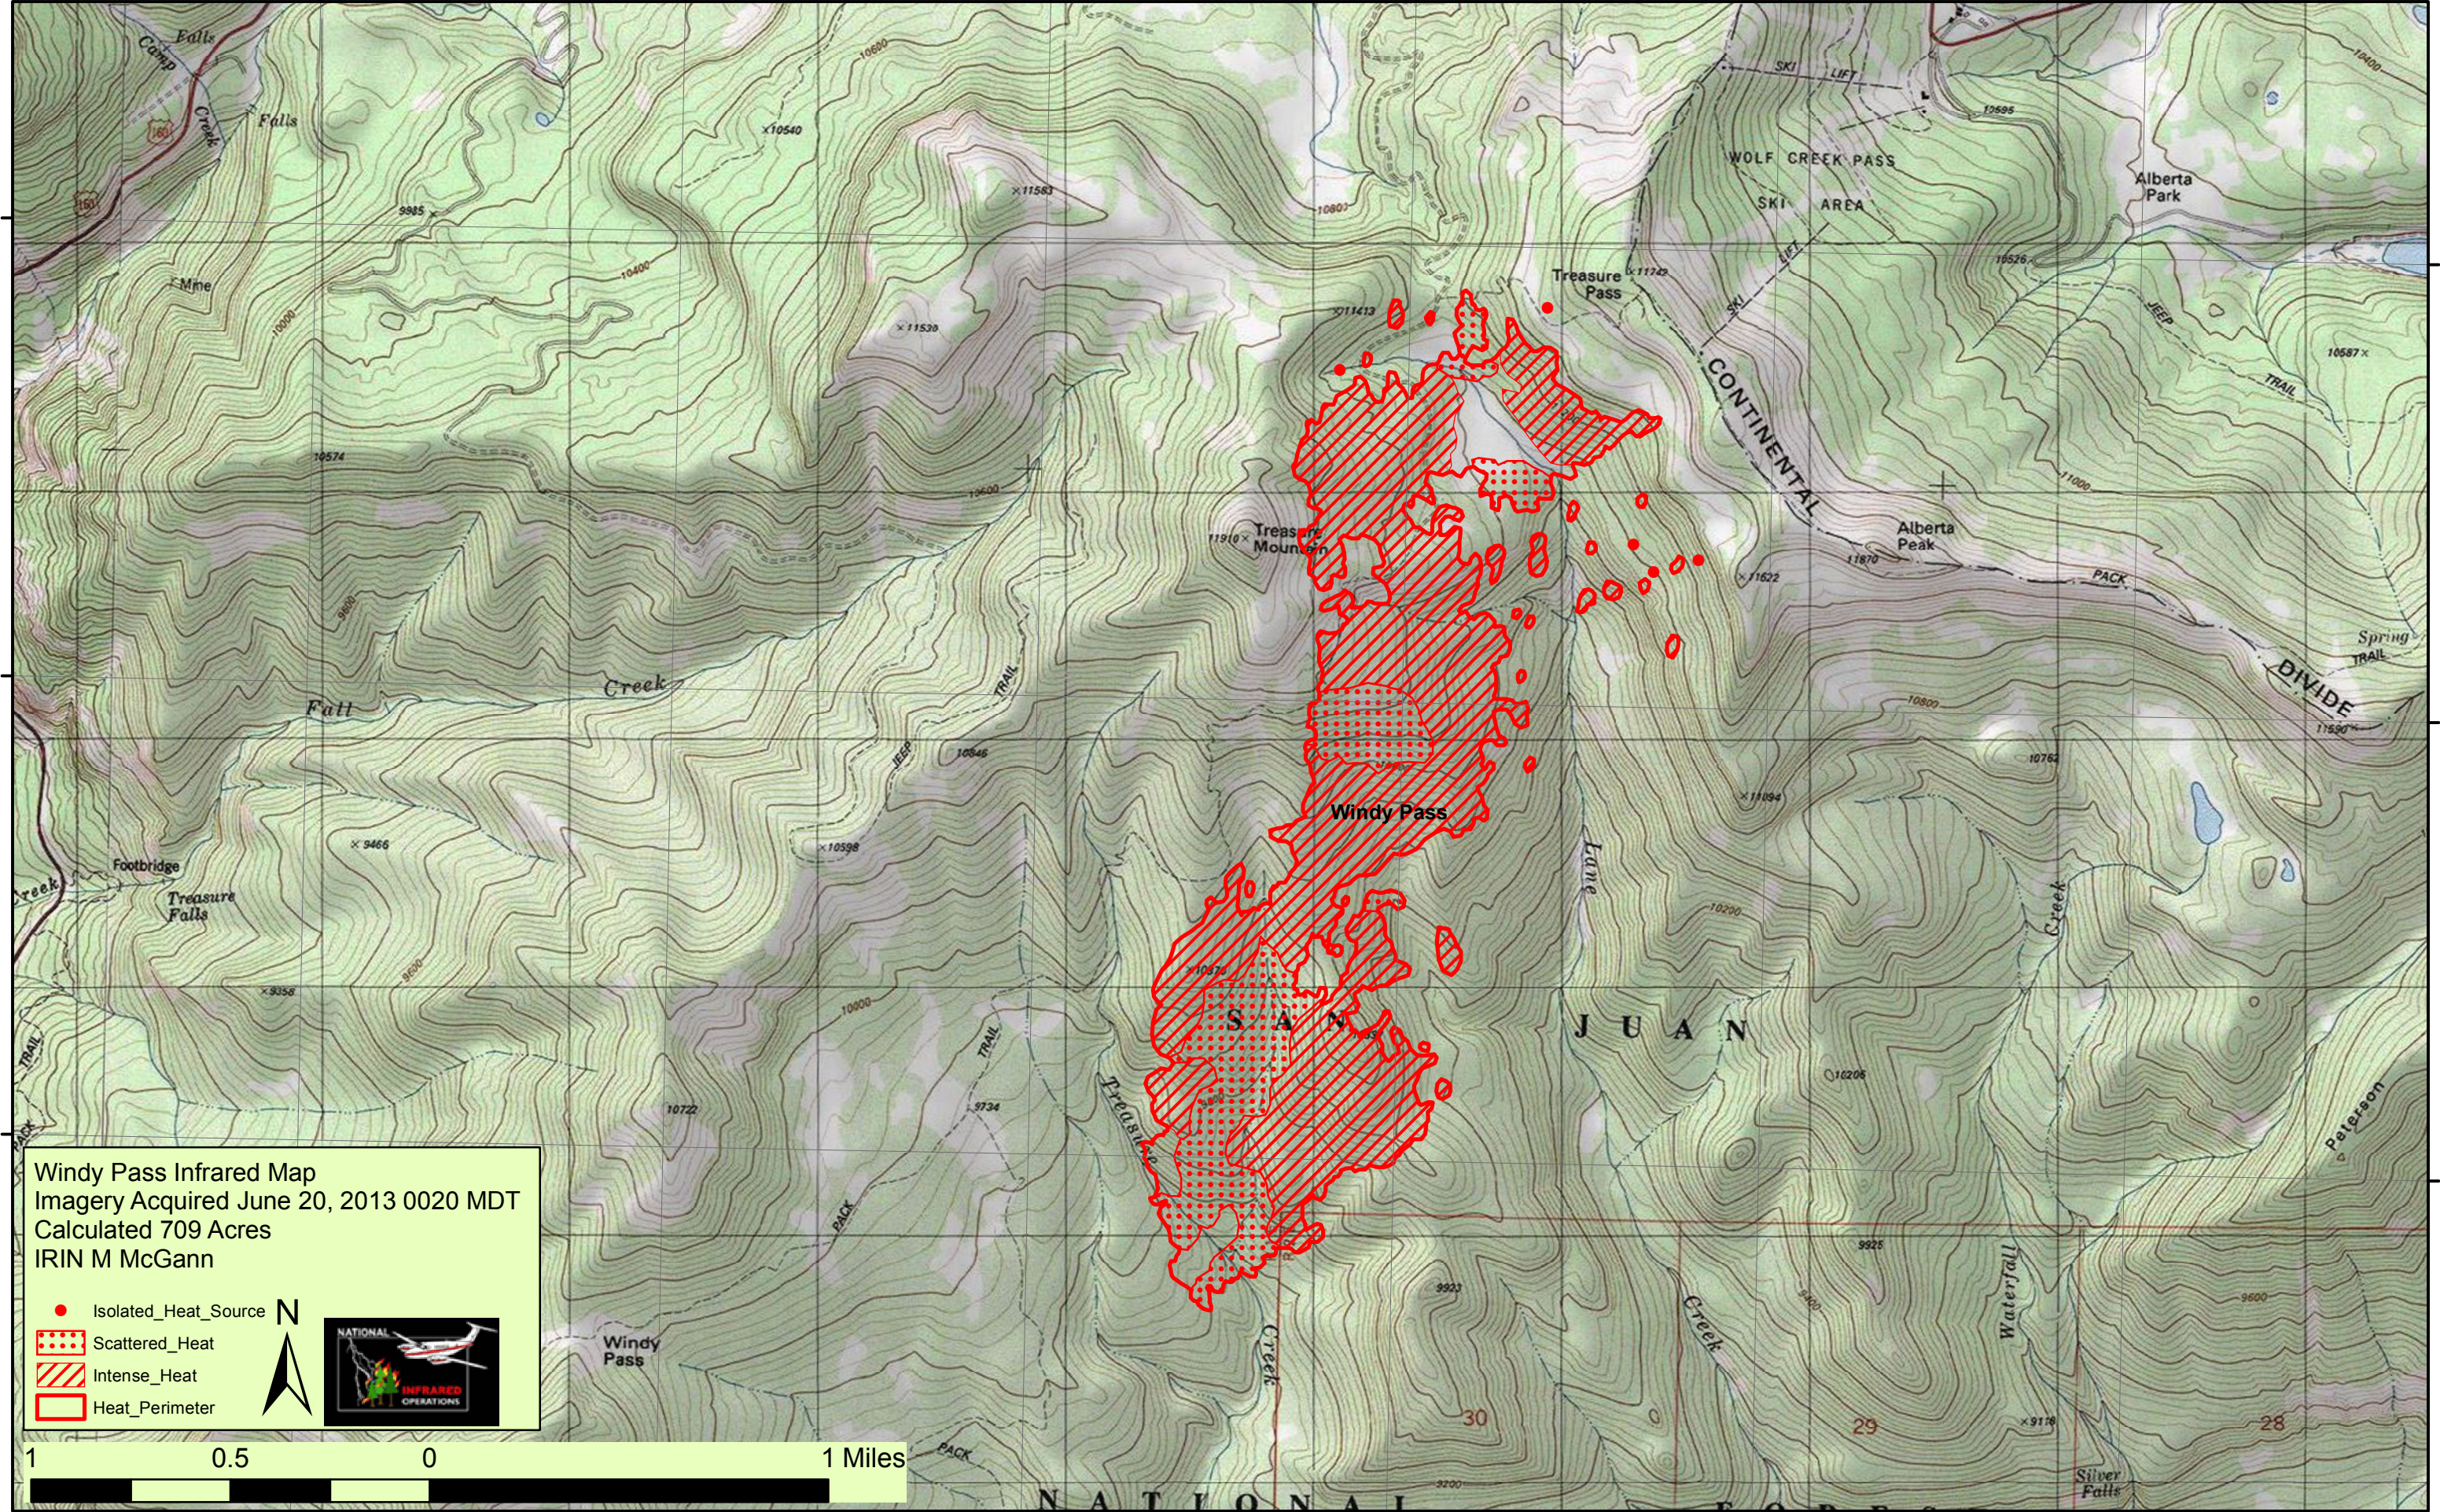

106°52'0"W 106°51'0"W 106°50'0"W 106°49'0"W 106°48'0"W 106°47'0"W

37°28'0"N

37°27'0"N

37°26'0"N

37°28'0"N

37°27'0"N

37°26'0"N

Windy Pass Infrared Map
 Imagery Acquired June 20, 2013 0020 MDT
 Calculated 709 Acres
 IRIN M McGann

- Isolated_Heat_Source
- Scattered_Heat
- Intense_Heat
- Heat_Perimeter

106°52'0"W 106°51'0"W 106°50'0"W 106°49'0"W 106°48'0"W 106°47'0"W