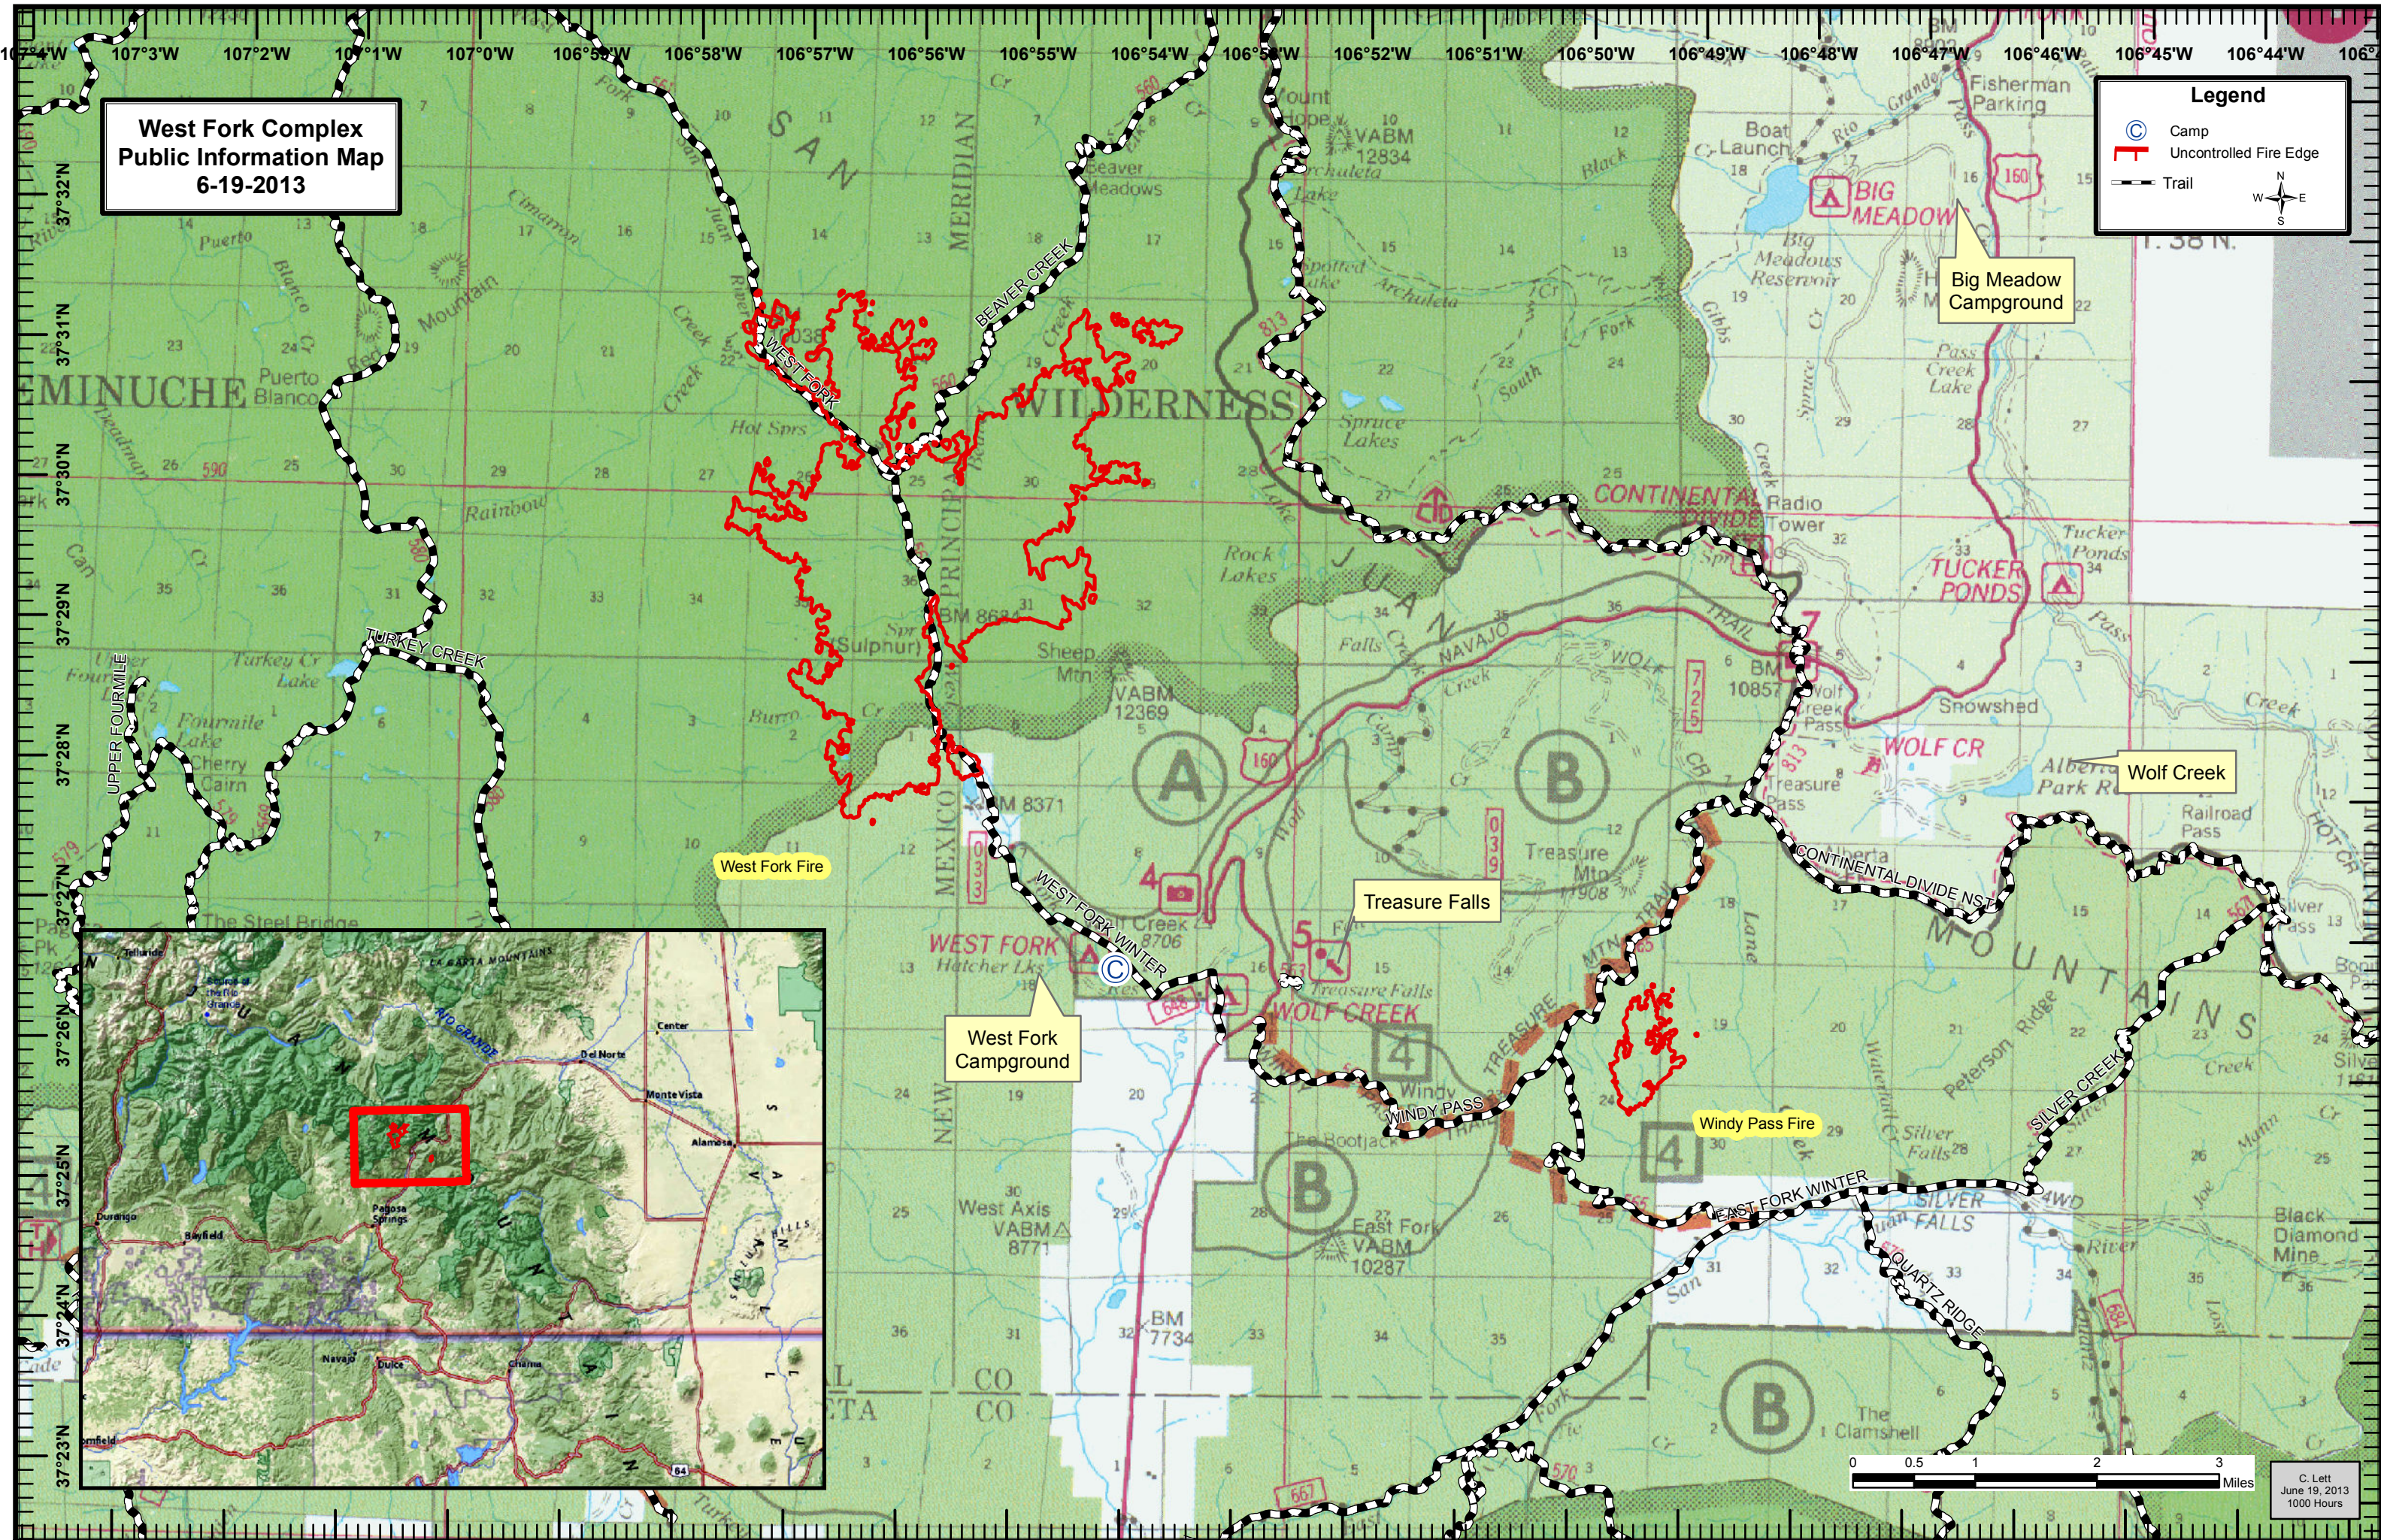

**West Fork Complex  
Public Information Map  
6-19-2013**

**Legend**

- Camp
- Uncontrolled Fire Edge
- Trail

Big Meadow Campground

Wolf Creek

Treasure Falls

West Fork Fire

Windy Pass Fire

West Fork Campground