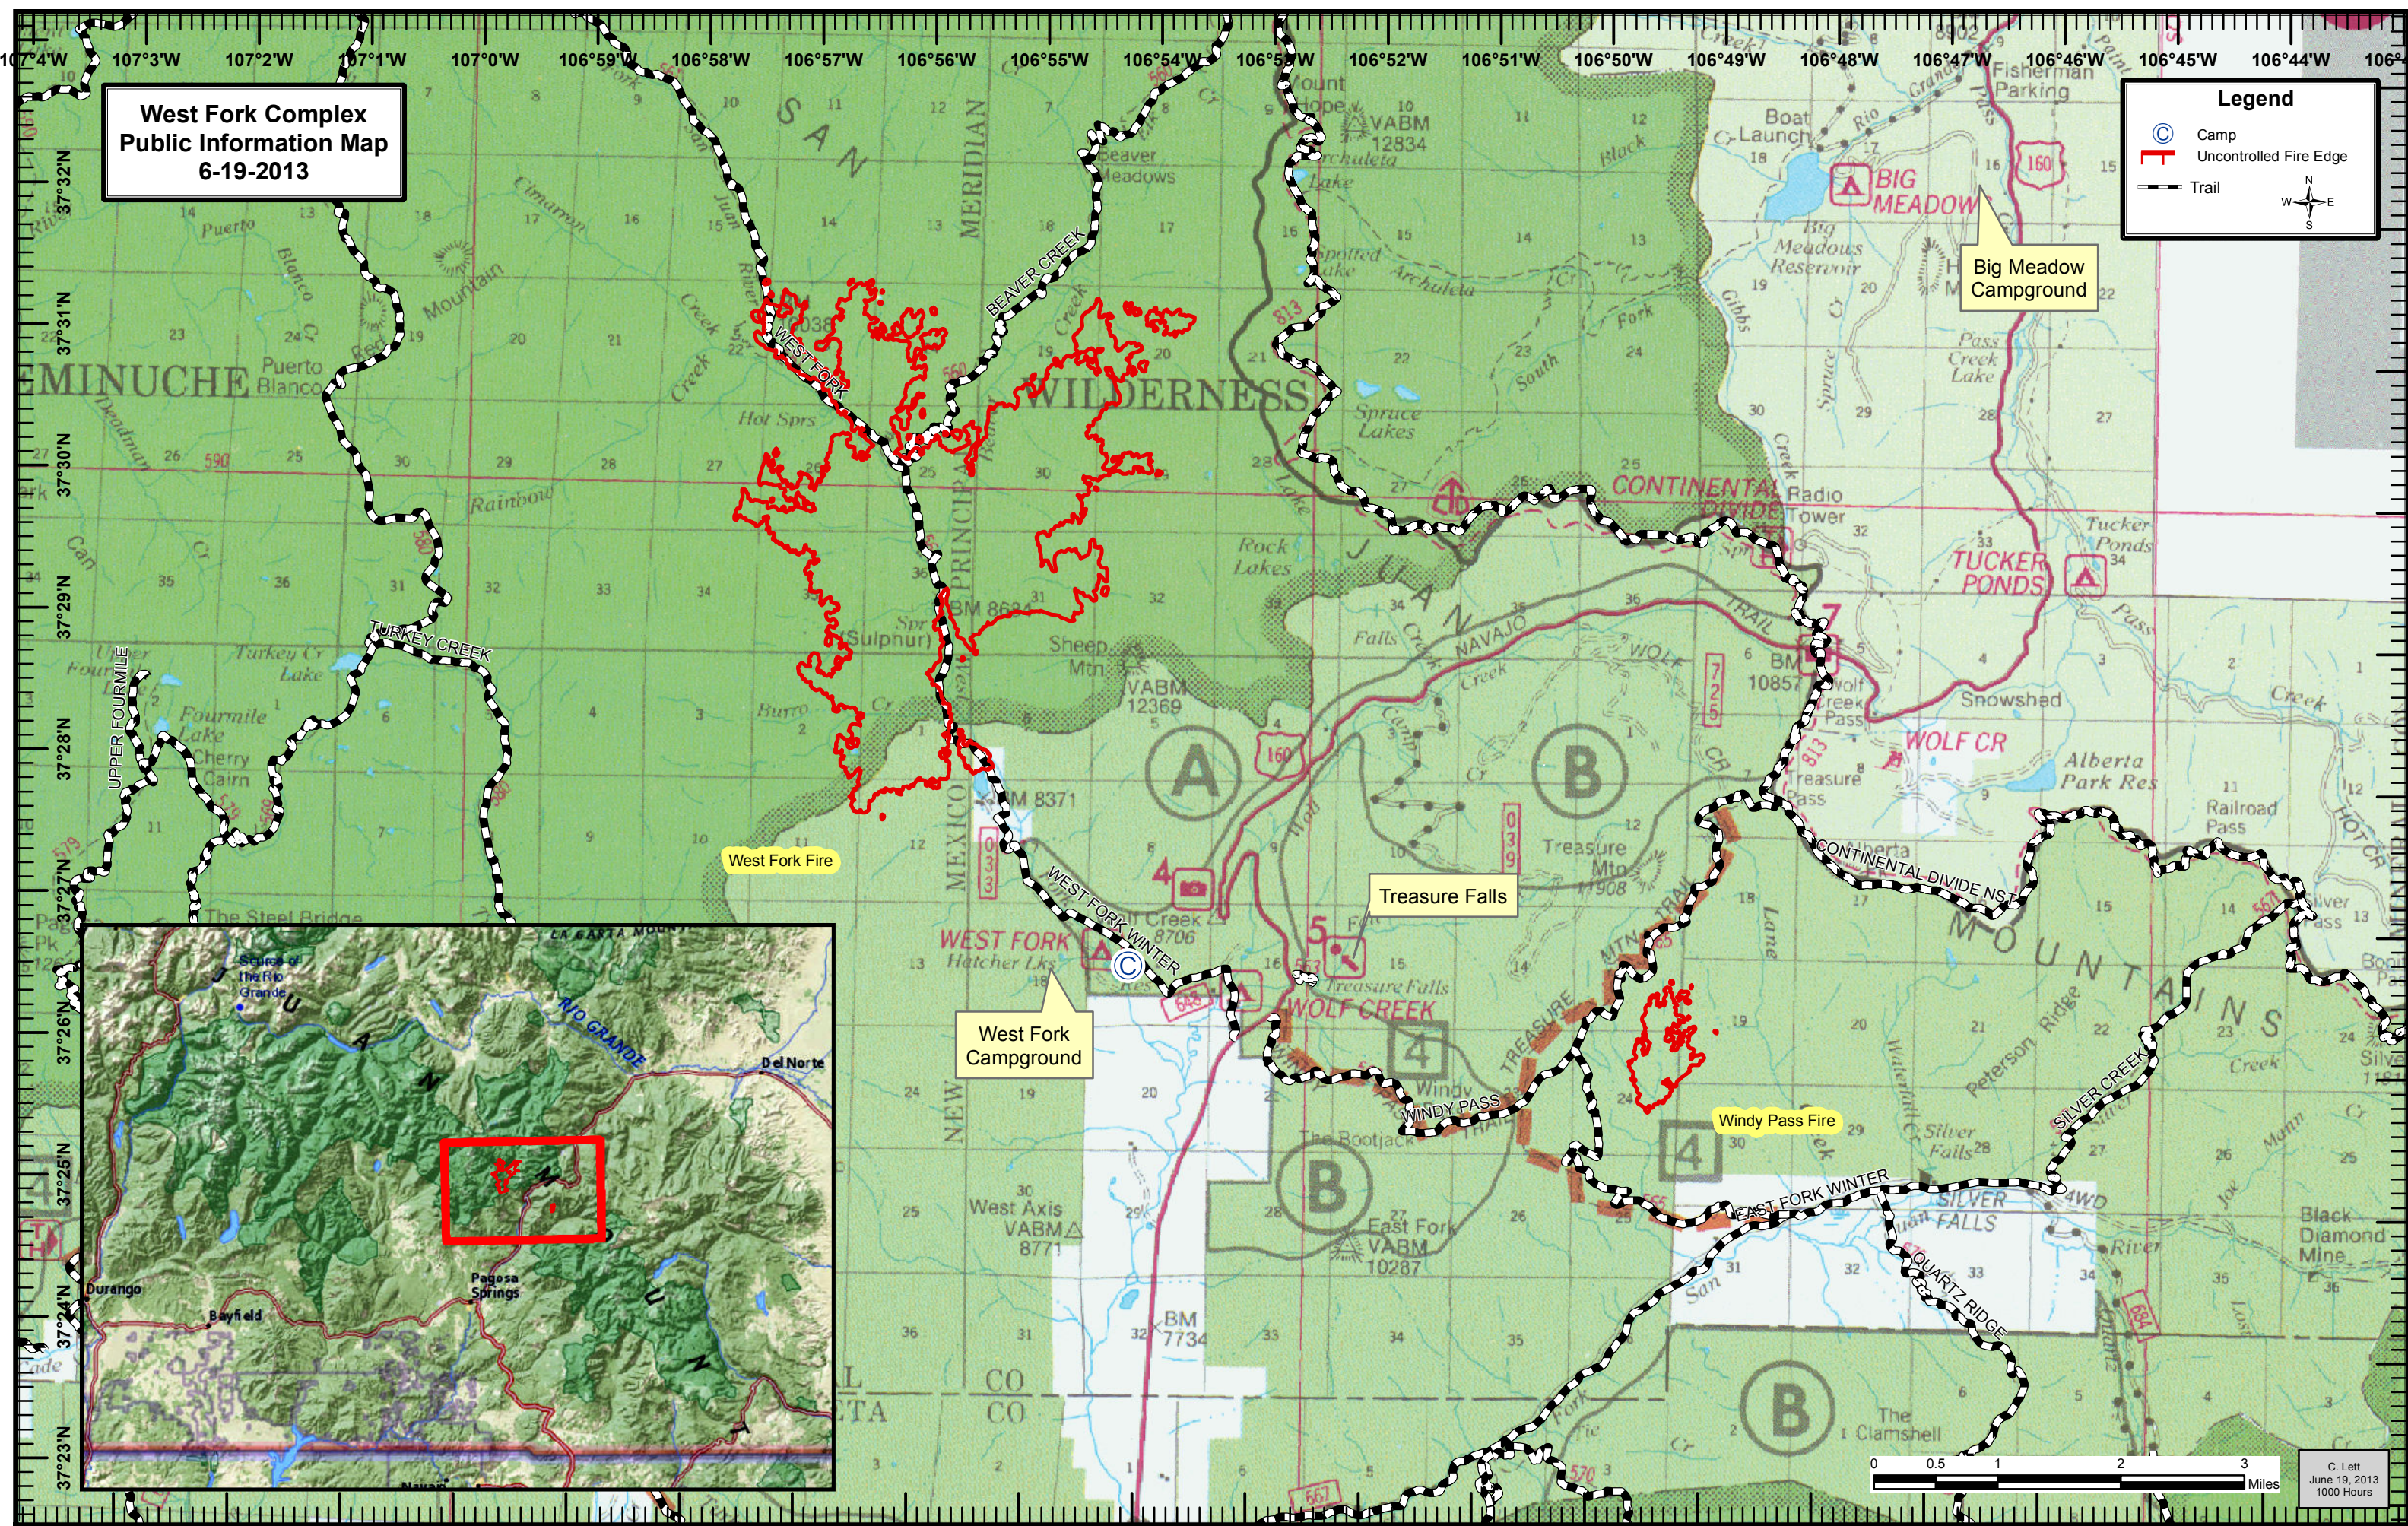

**West Fork Complex  
Public Information Map  
6-19-2013**

**Legend**

- ⊙ Camp
- Uncontrolled Fire Edge
- Trail

Big Meadow Campground

West Fork Fire

Treasure Falls

West Fork Campground

Windy Pass Fire