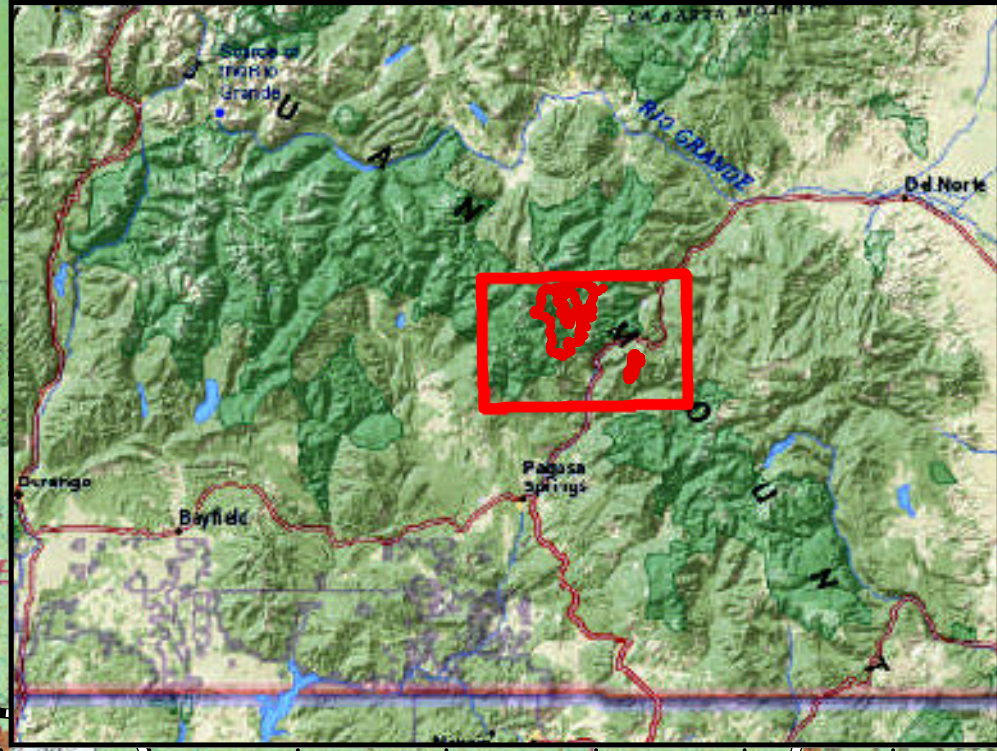

C. Lett
June 19, 2013
1000 Hours