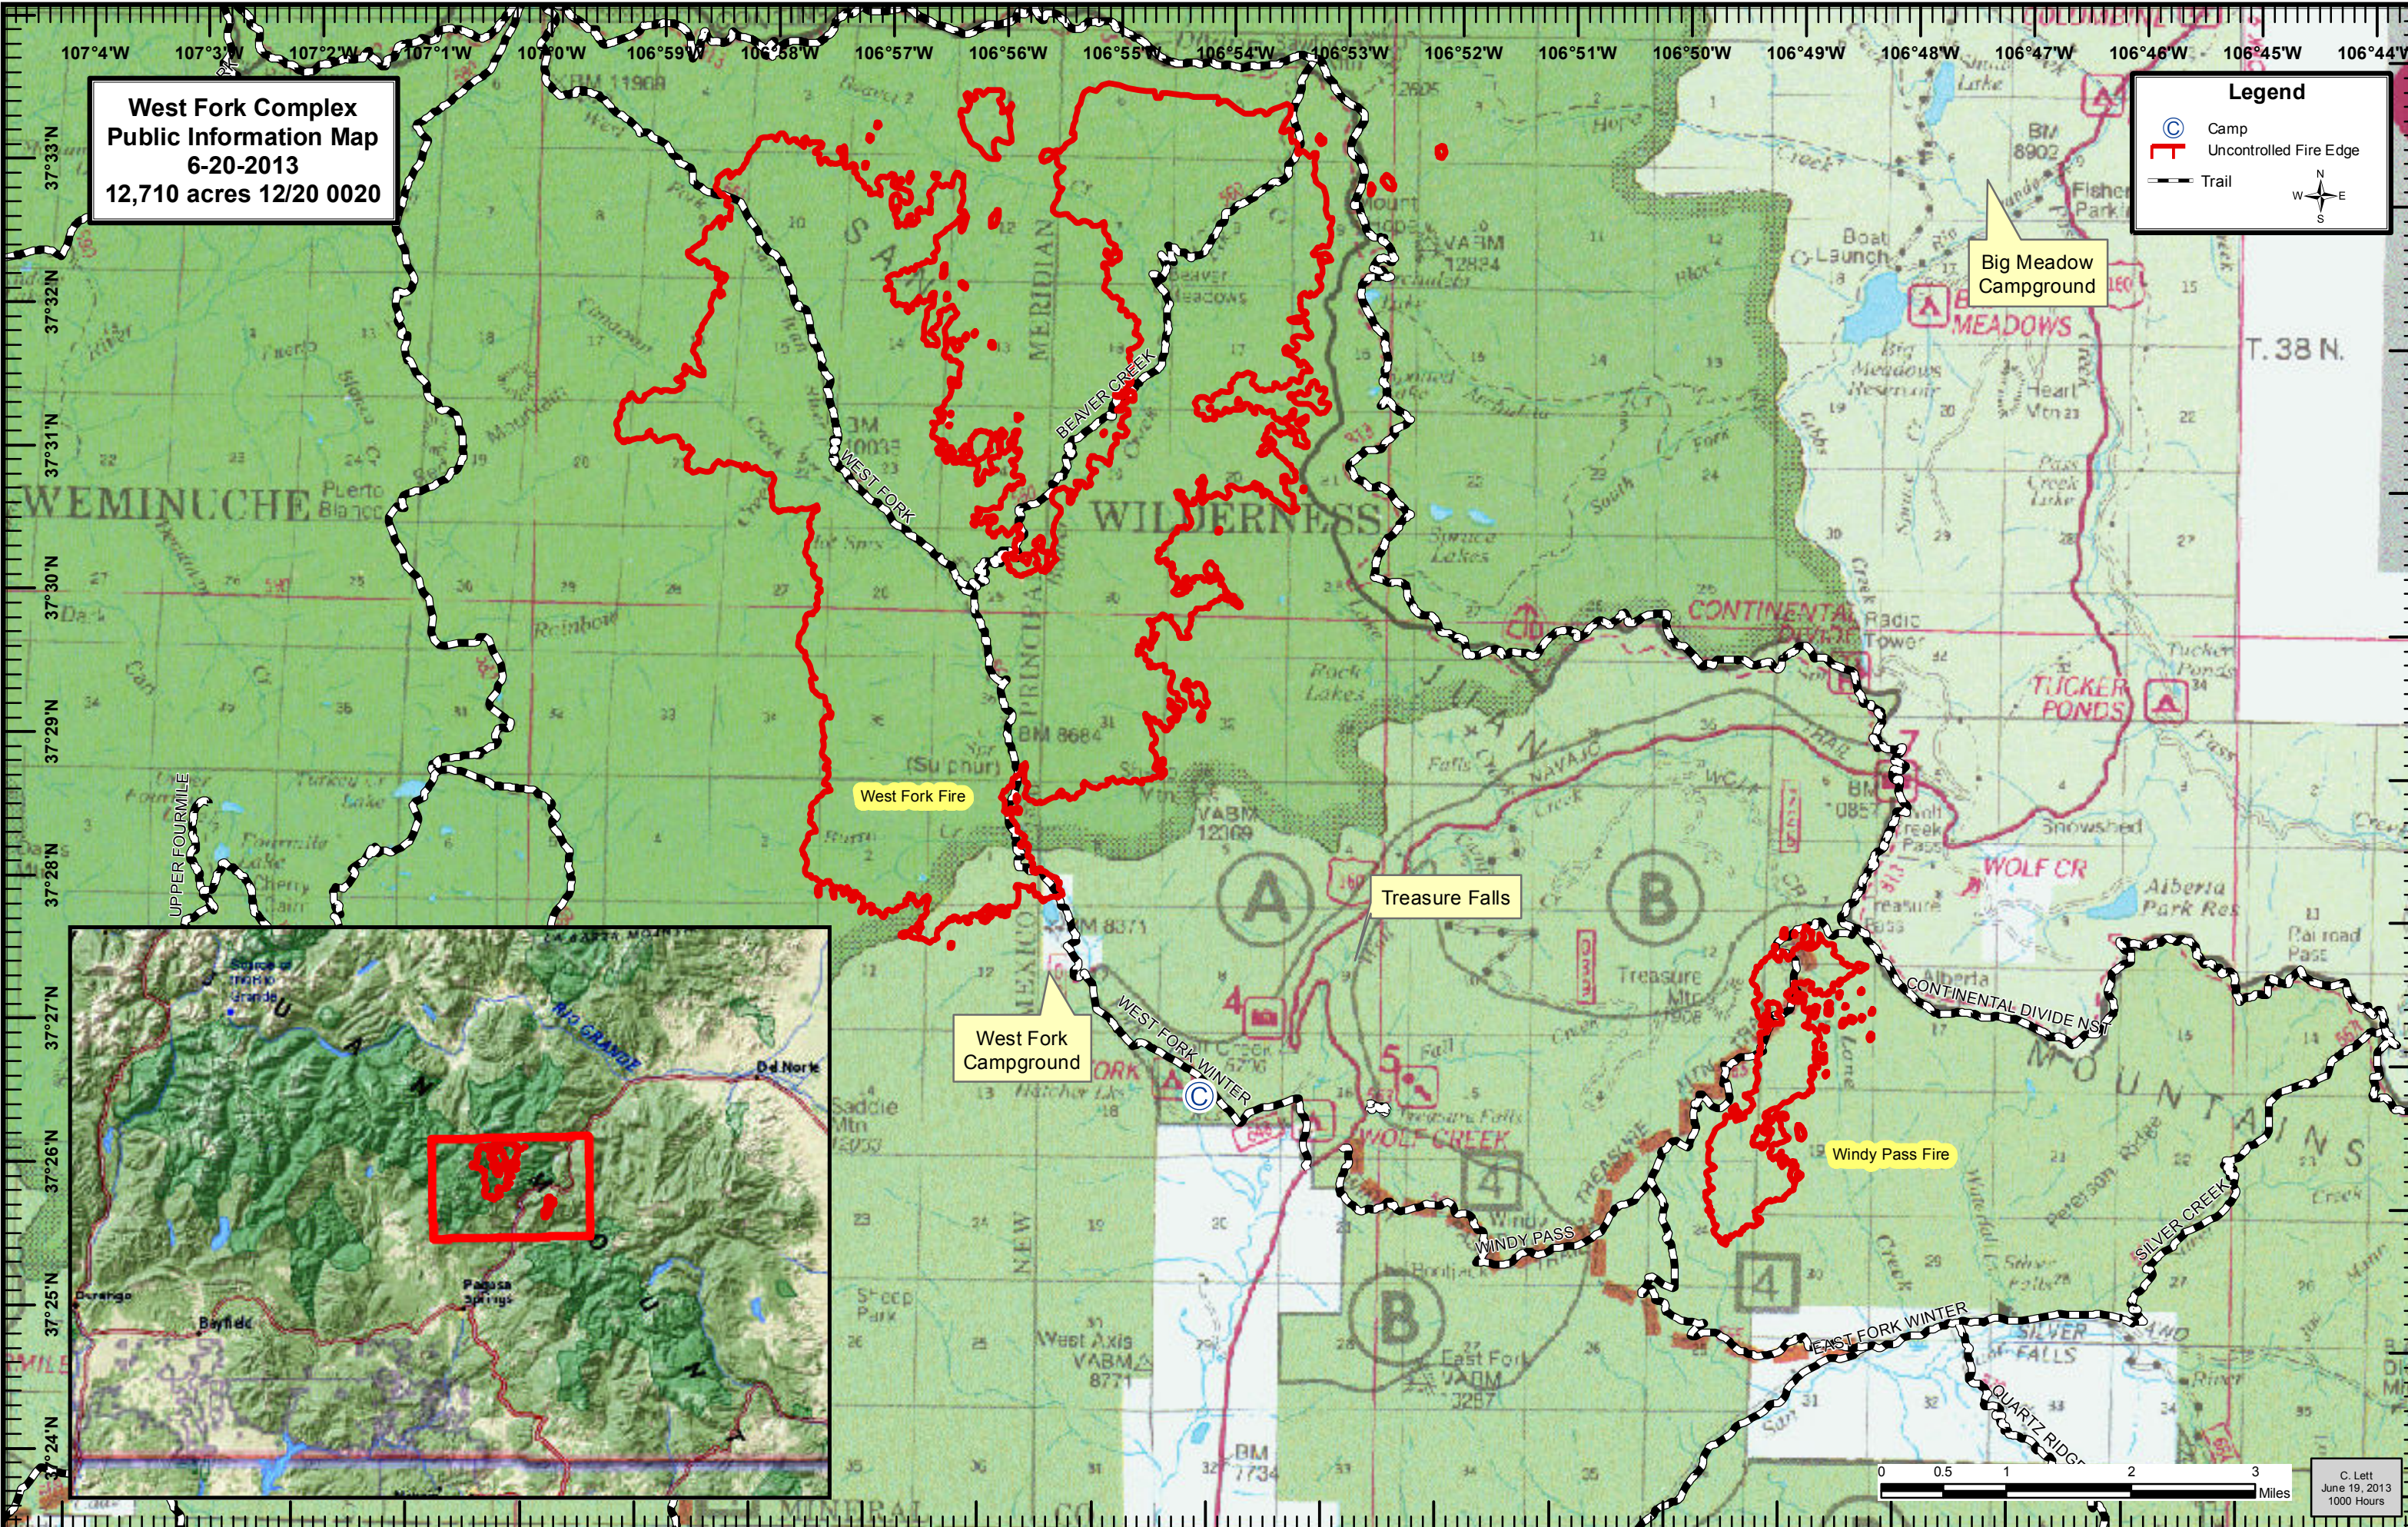

**West Fork Complex  
Public Information Map  
6-20-2013  
12,710 acres 12/20 0020**

**Legend**

- ⊙ Camp
- ▬ Uncontrolled Fire Edge
- Trail

Big Meadow Campground

West Fork Fire

Treasure Falls

West Fork Campground

Windy Pass Fire

C. Lett  
June 19, 2013  
1000 Hours