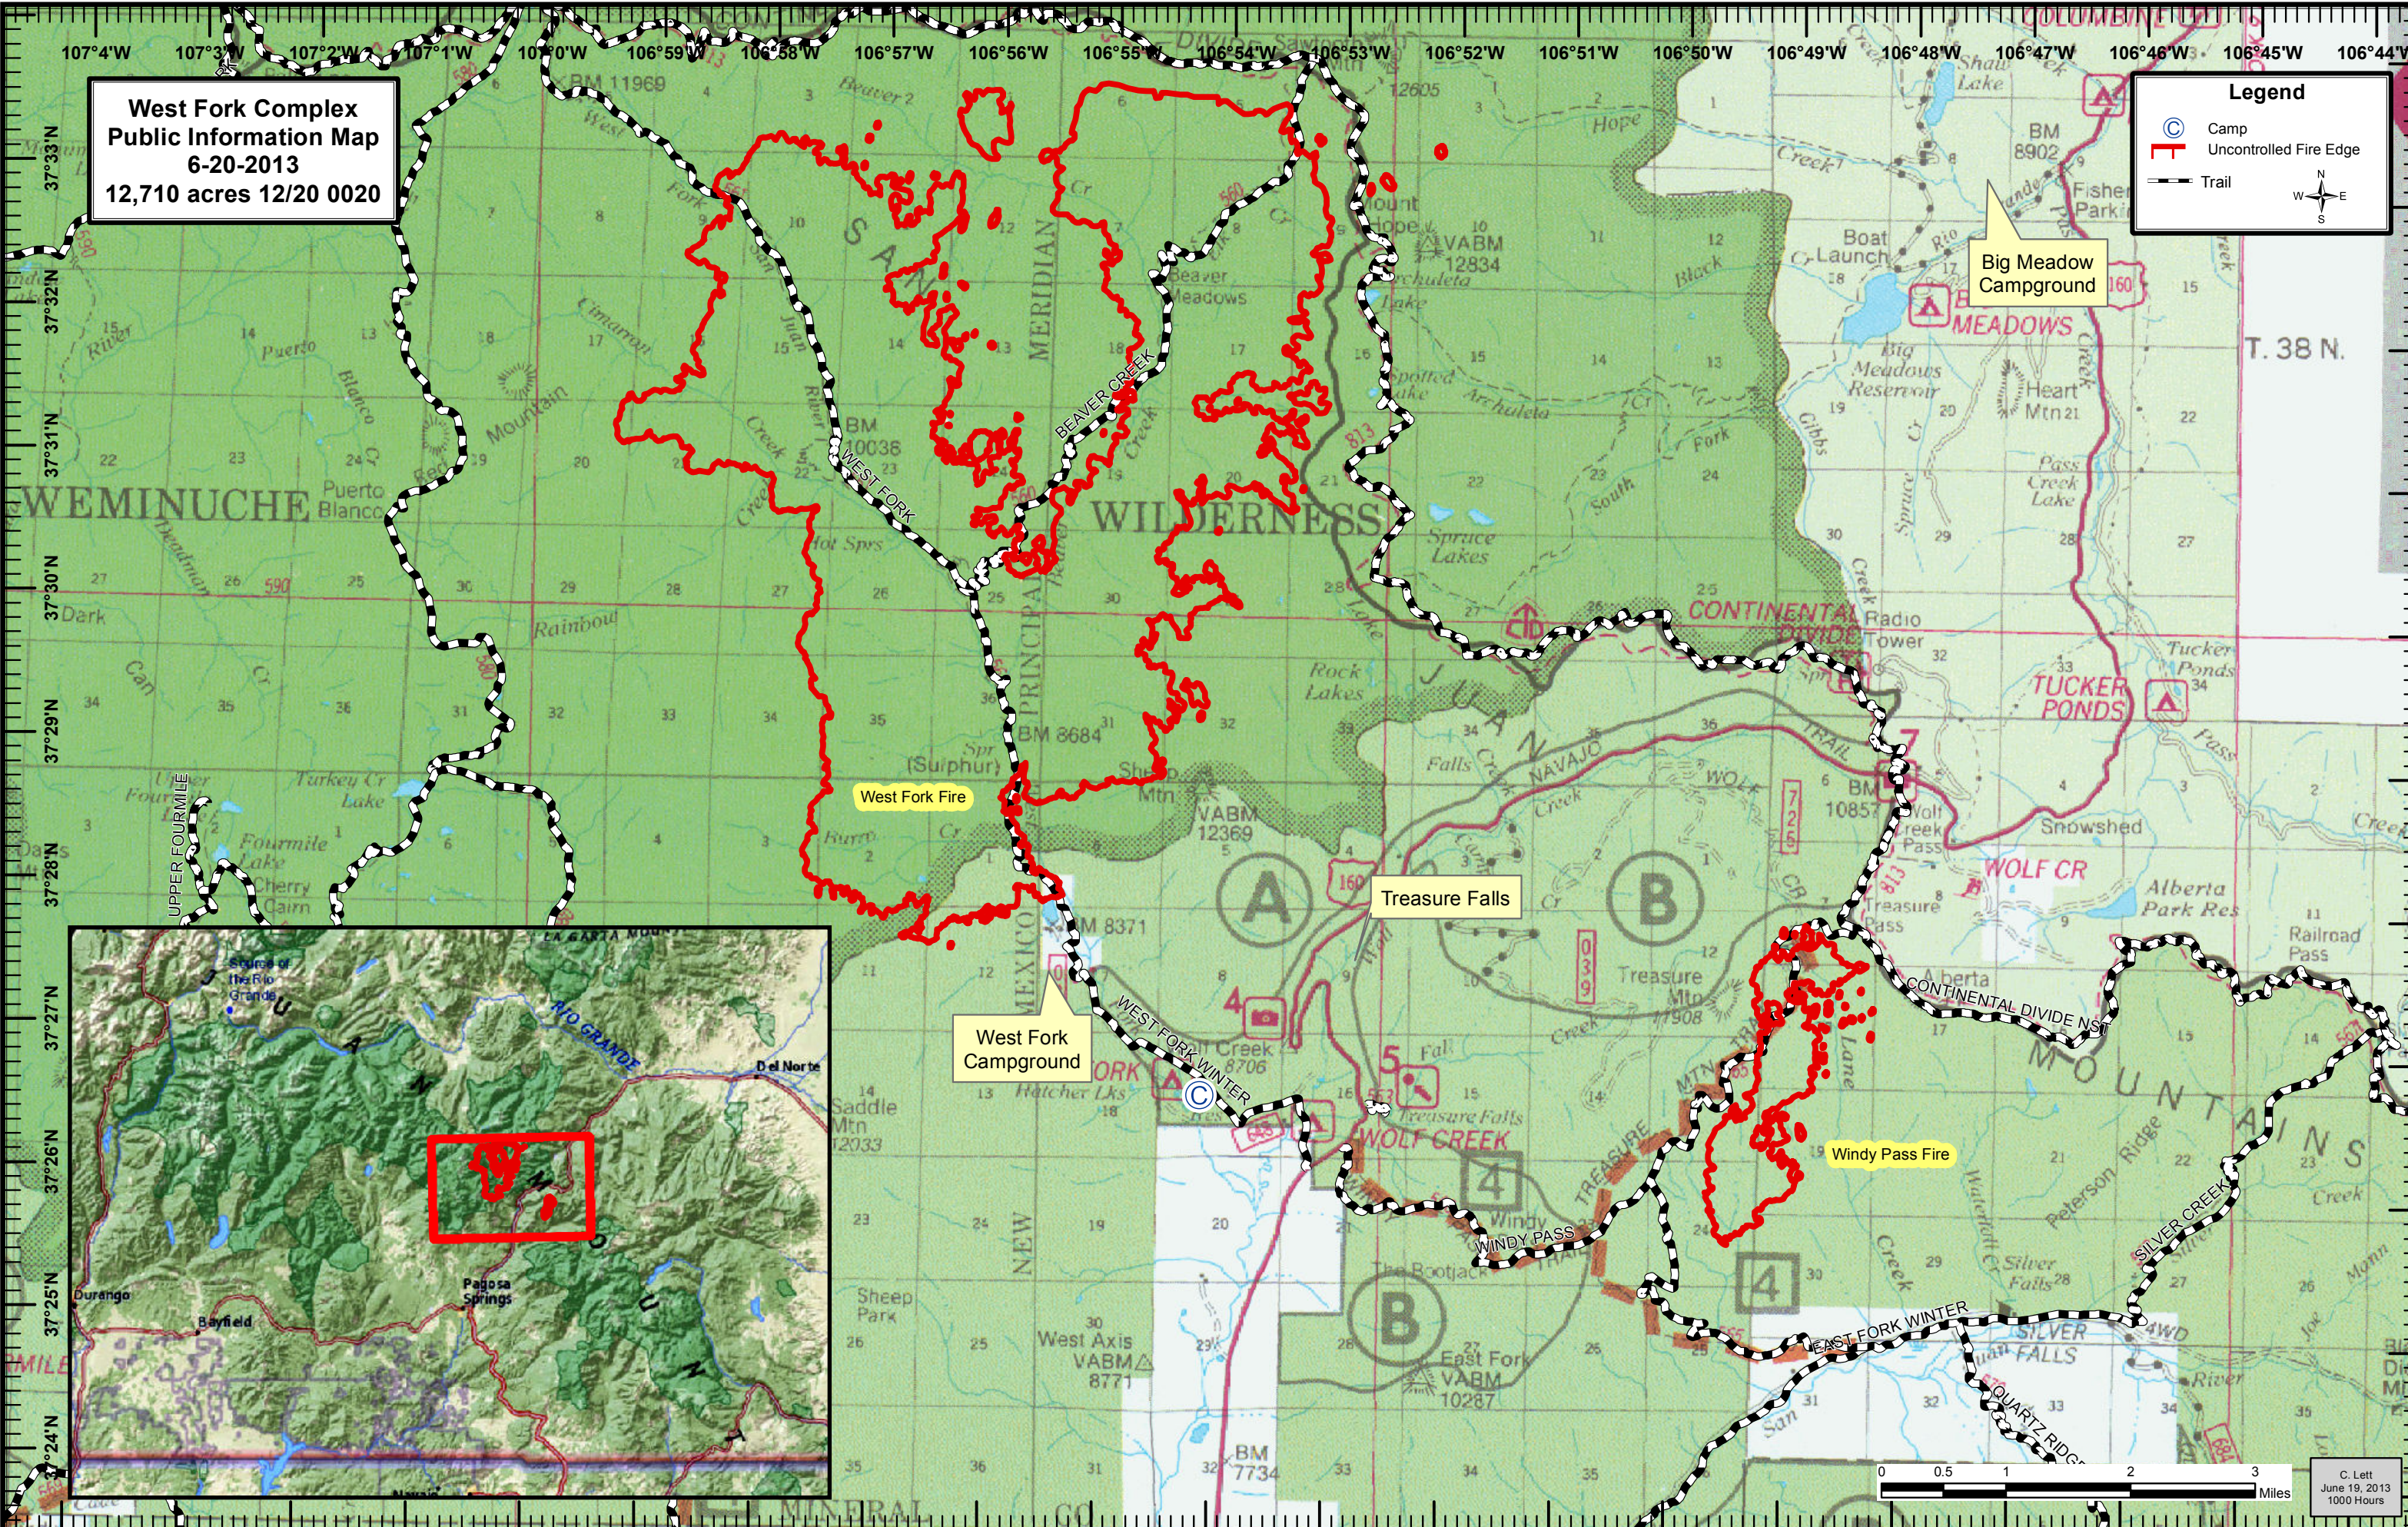

**West Fork Complex
Public Information Map
6-20-2013
12,710 acres 12/20 0020**

Legend

- ⊙ Camp
- ▬ Uncontrolled Fire Edge
- ⚡ Trail

C. Lett
June 19, 2013
1000 Hours