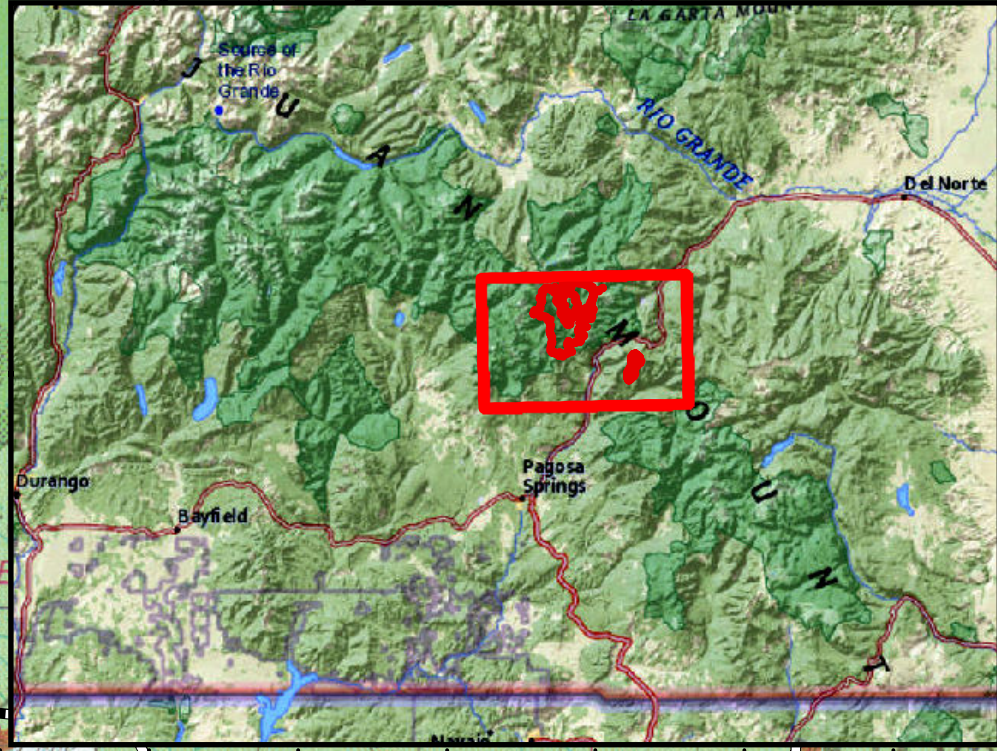

**West Fork Complex
Public Information Map
6-20-2013
12,710 acres 12/20 0020**

Legend

- ⊙ Camp
- ▬ Uncontrolled Fire Edge
- ⚡ Trail

C. Lett
June 19, 2013
1000 Hours